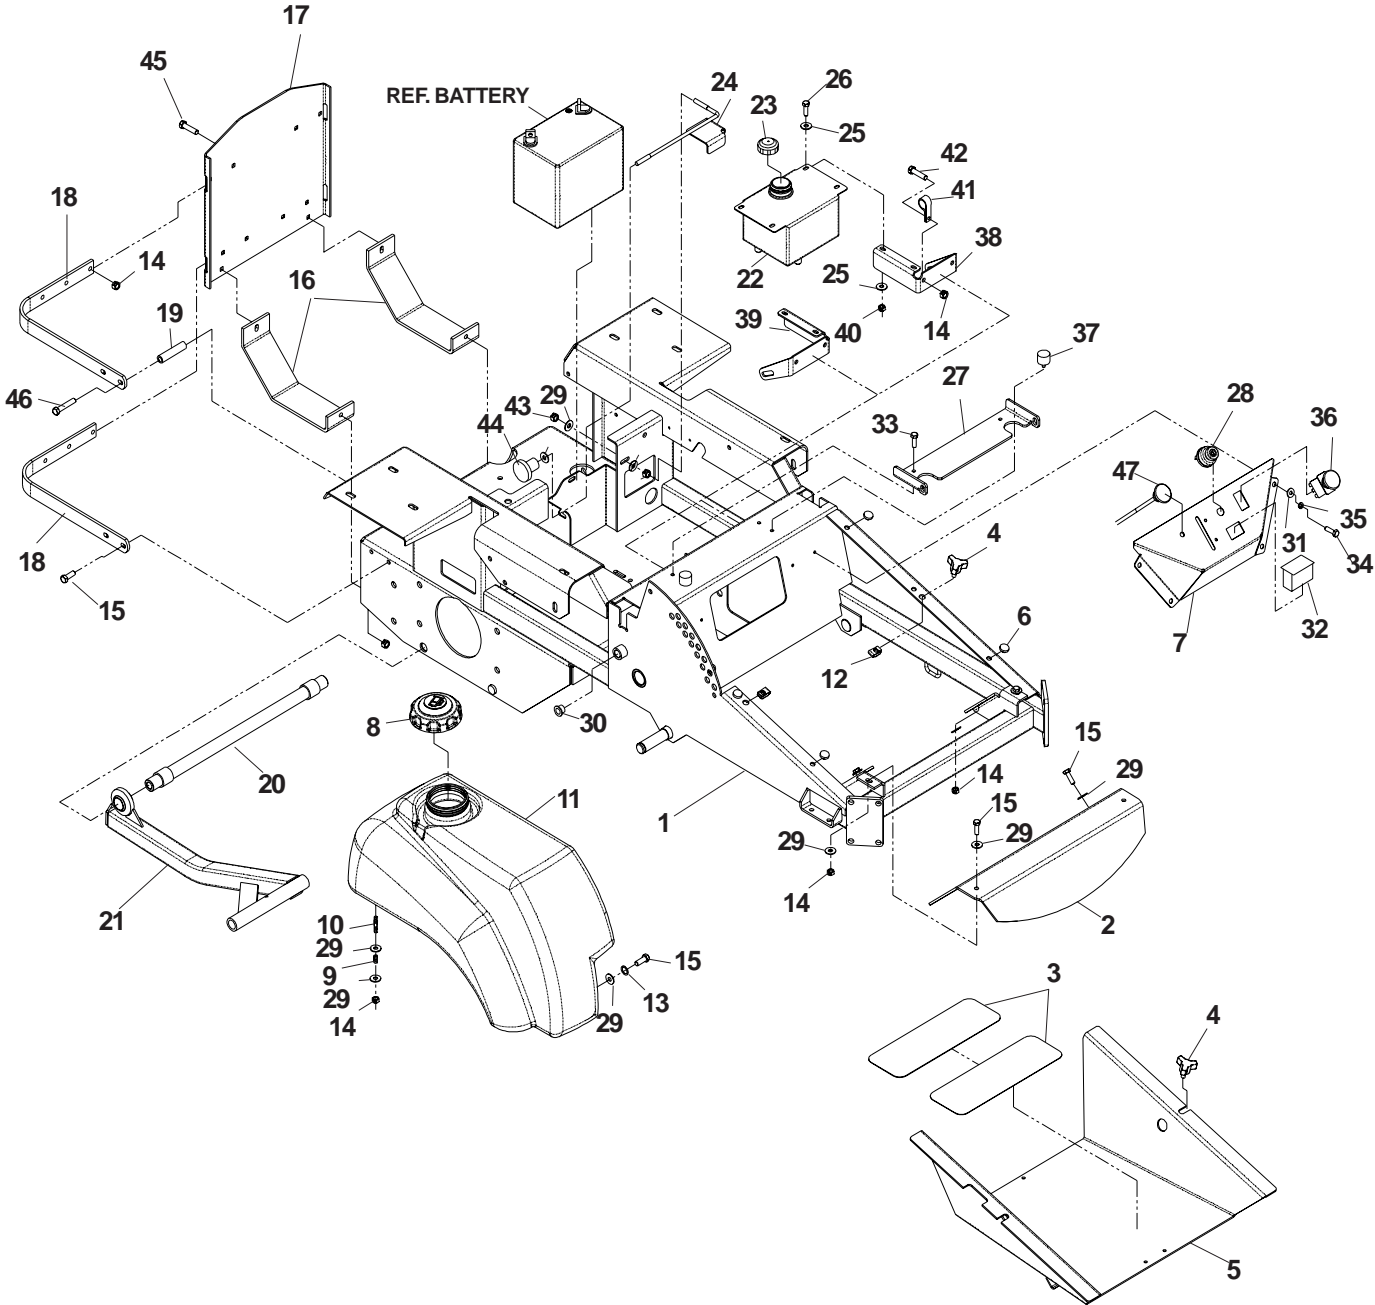

MAIN FRAME ASSEMBLY

MAIN FRAME ASSEMBLY

ITEM	PART NO.	QTY.	DESCRIPTION	ITEM	PART NO.	QTY.	DESCRIPTION
1	539109285	1	FRAME W/DECALS	31	539990598	12	WASHER, 1/4, FLAT
2	539106941	1	FOOT REST	32	539108016	1	HOUR METER
3	539977778	3	ANTI-SKID PAD	33	539990580	10	HCS 1/4C X 3/4
4	539104411	2	KNOB W/STUD	34	539990362	4	TFS 1/4C X 5/8
5	539106954	1	FOOT PLATE	35	539990052	6	LOCKWASHER, 1/4
6	539102587	5	BUMPER	36	539101768	1	BLADE SWITCH
7	539104996	1	CONSOLE WLDMT.	37	539105039	4	STUD/PLATE MOUNT
8	539106188	2	FUEL CAP	38	539106931	1	TANK MOUNT, RIGHT
9	539102845	8	SPRING	39	539106929	1	TANK MOUNT, LEFT
10	539102502	6	STUD	40	539976978	14	NUT, 1/4C, NYLOC
11	539104410	1	FUEL TANK, RIGHT	41	539102685	1	LOOM CLIP
	539104409	1	FUEL TANK, LEFT (NOT SHOWN)	42	539976934	8	HCS 5/16C X 3/4
12	539104763	2	"U" CLIP, 5/16C	43	539990184	8	LOCKNUT, 5/16C
13	539990187	2	LOCKWASHER, 5/16	44	539105169	2	KNOB
14	539990717	14	NUT, 5/16C, NYLOC	45	539107271	10	RHSSNB 5/16 X 1
15	539990209	6	HCS 5/16C X 1	46	539102335	1	HCS 5/16C X 4
16	539106957	2	SKID PLATE	47	539102733	1	CHOKE CONTROL
17	539106959	1	ENGINE GUARD		539105281	1	HOSE, FUEL (TO ENGINE)
18	539106961	4	STRAP				(NOT SHOWN)
19	539106962	1	SPACER		539105527	1	HOSE, FUEL (RIGHT TANK)
20	539104197	2	STRUT MT WLDMT				(NOT SHOWN)
21	539108350	1	STRUT, RIGHT		539105530	1	HOSE, FUEL (LEFT TANK)
	539108351	1	STRUT, LEFT (NOT SHOWN)				(NOT SHOWN)
22	539105024	1	OIL TANK		539102679	1	VALVE, FUEL (NOT SHOWN)
23	539101202	1	CAP OIL TANK				(NOT SHOWN)
24	539106899	1	BATTERY HOLD DOWN		539912222	6	CLAMP, HOSE (NOT SHOWN)
25	539990598	4	WASHER, 1/4, FLAT		539102650	2	HOSE BARB, 90° (NOT SHOWN)
26	539990580	4	HCS 1/4C X 3/4				(NOT SHOWN)
27	539105224	1	SEAT BKT W/DECAL		539103275	1	CONTROL THROTTLE (NOT SHOWN)
28	539101770	1	SWITCH, IGNITION				
29	539990692	24	WASHER, 5/16, FLAT				
30	539102519	2	BUSHING