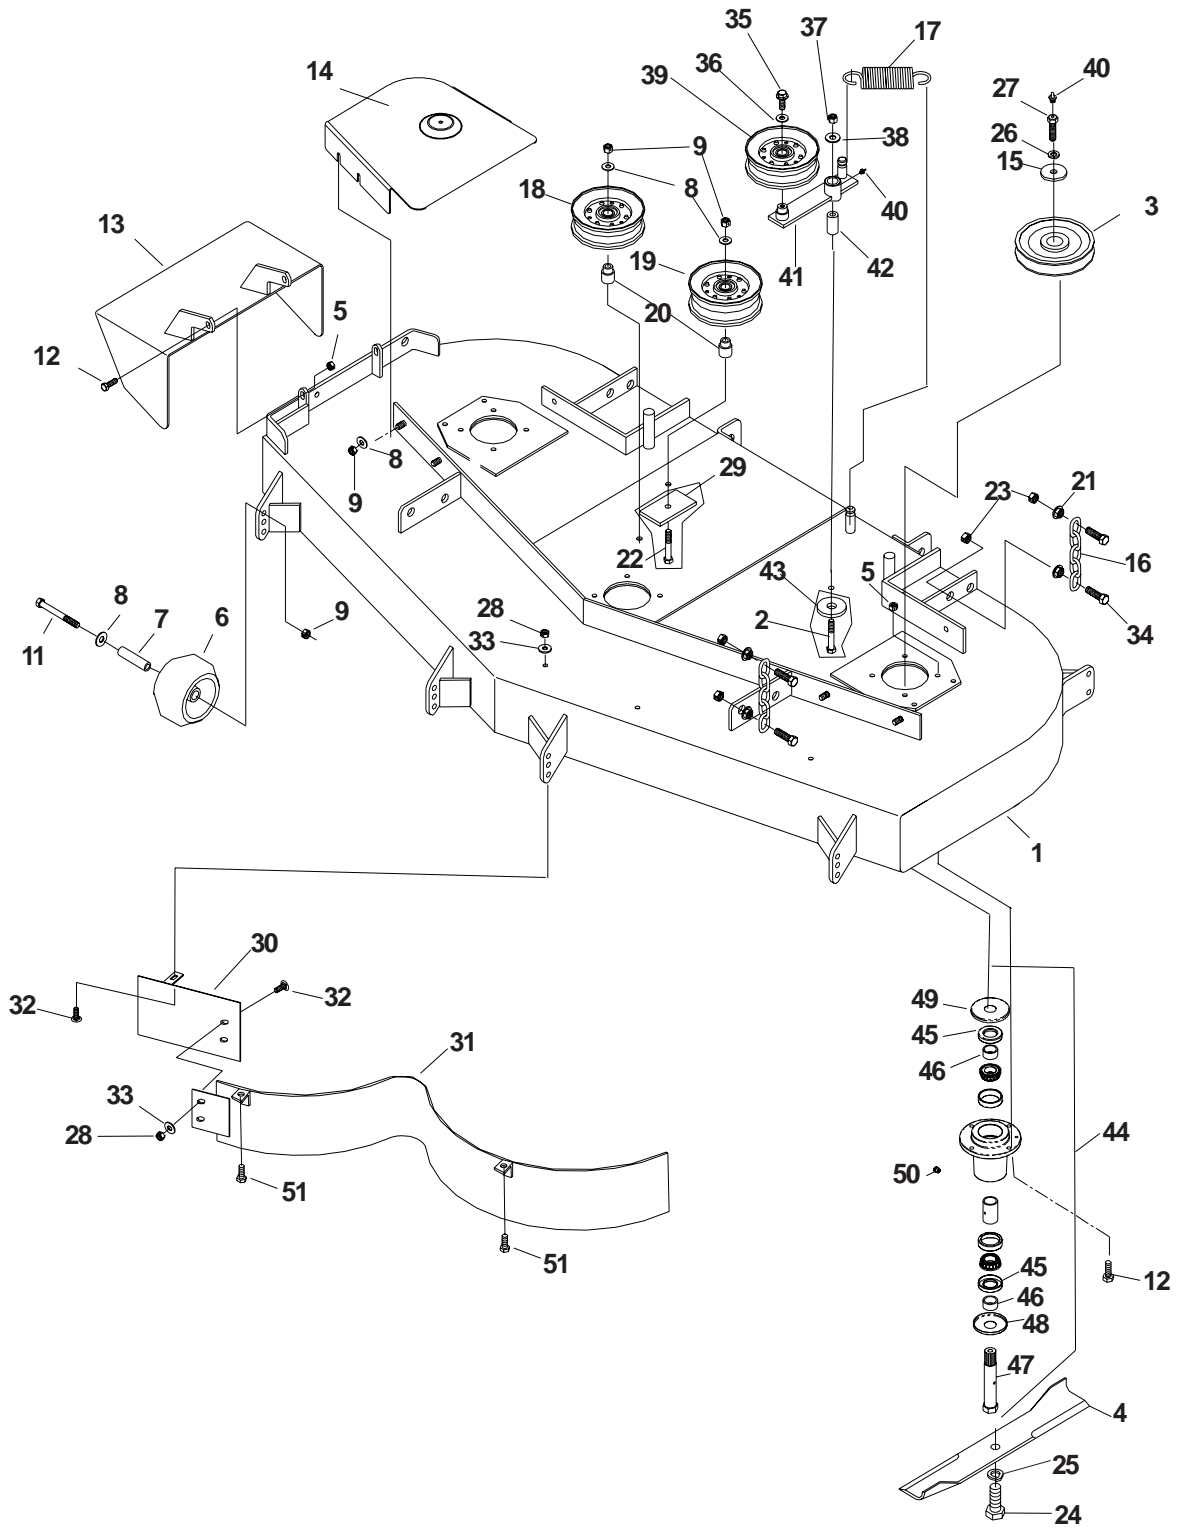

52" DECK ASSEMBLY

52" DECK ASSEMBLY

ITEM	PART NO.	QTY.	DESCRIPTION	TEM	PART NO.	QTY.	DESCRIPTION
1	539107433	1	DECK W/DECALS	25	539990333	3	SLW 5/8"
2	539103433	1	HCS 1/2C X 3 1/4, GR. 5	26	539990247	3	LOCKWASHER, 7/16
3	539107277	3	PULLEY	27	539108766	3	HCS 7/16F X 1 1/2, SPEC
4	539100341	3	BLADE, 18"	28	539990184	5	NUT 5/16C, CENTERLOCK
5	539990717	14	NUT 5/16C, NYLOC	29	539103303	2	PAD
6	539102643	6	ROLLER	30	539105453	1	CENTER BAFFLE
7	539102698	6	BUSHING	31	539105457	1	MAIN BAFFLE
8	539990517	14	WASHER 3/8, STD	32	539990799	3	RHSNB 5/16C X 5/8
9	539976979	14	NUT 3/8C, NYLOC	33	539990692	5	FLAT WASHER, 5/16
10	539106884	1	BELT, 52" (NOT SHOWN)	34	539101175	8	HCS 7/16C X 1 1/2
11	539102754	6	HSC 3/8C X 3 1/2	35	539990582	1	HCS 3/8C X 1 SER.
12	539990627	14	HCS 5/16C X 1 1/4	36	539990517	1	FLAT WASHER 3/8
13	539107312	1	DISCRGE CHUTE	37	539101331	1	NUT 1/2C, NYLOC
14	539108908	1	BELT SHEILD, RIGHT	38	539990550	1	FLAT WASHER 1/2
	539108910	1	BELT SHIELD, LEFT (NOT SHOWN)	39	539103257	1	IDLER PULLEY
15	539106504	3	HEAVY WASHER	40	539976998	3	ZERK
16	539102641	4	LIFT CHAIN	41	539103230	1	IDLER ARM
17	539105192	1	SPRING	42	539103427	1	PIVOT BUSHING
18	539103257	1	IDLER PULLEY 1.31	43	539102243	1	SUPPORT WASHER
19	539103258	1	IDLER PULLEY 1.62	44	539108773	3	CUTTER HOUSING, COMPLETE
20	539103295	2	IDLER BUSHINGS	45	539108754	2	SHAFT SEAL
21	539102582	8	NUT 7/16C, WHIZ	46	539108758	2	SPACER
22	539102612	2	HCS 3/8C X 2 3/4	47	539108760	1	MINI SPINDLE
23	539990839	8	NUT, 7/16C, CENTERLOCK	48	539108449	1	DUST CAP, BOTTOM
24	539103299	3	HCS 5/8F X 1 1/4	49	539108450	1	DUST CAP, TOP
				50	539977326	1	GREASE POPET
				51	539976934	2	HCS, 5/16C X 3/4