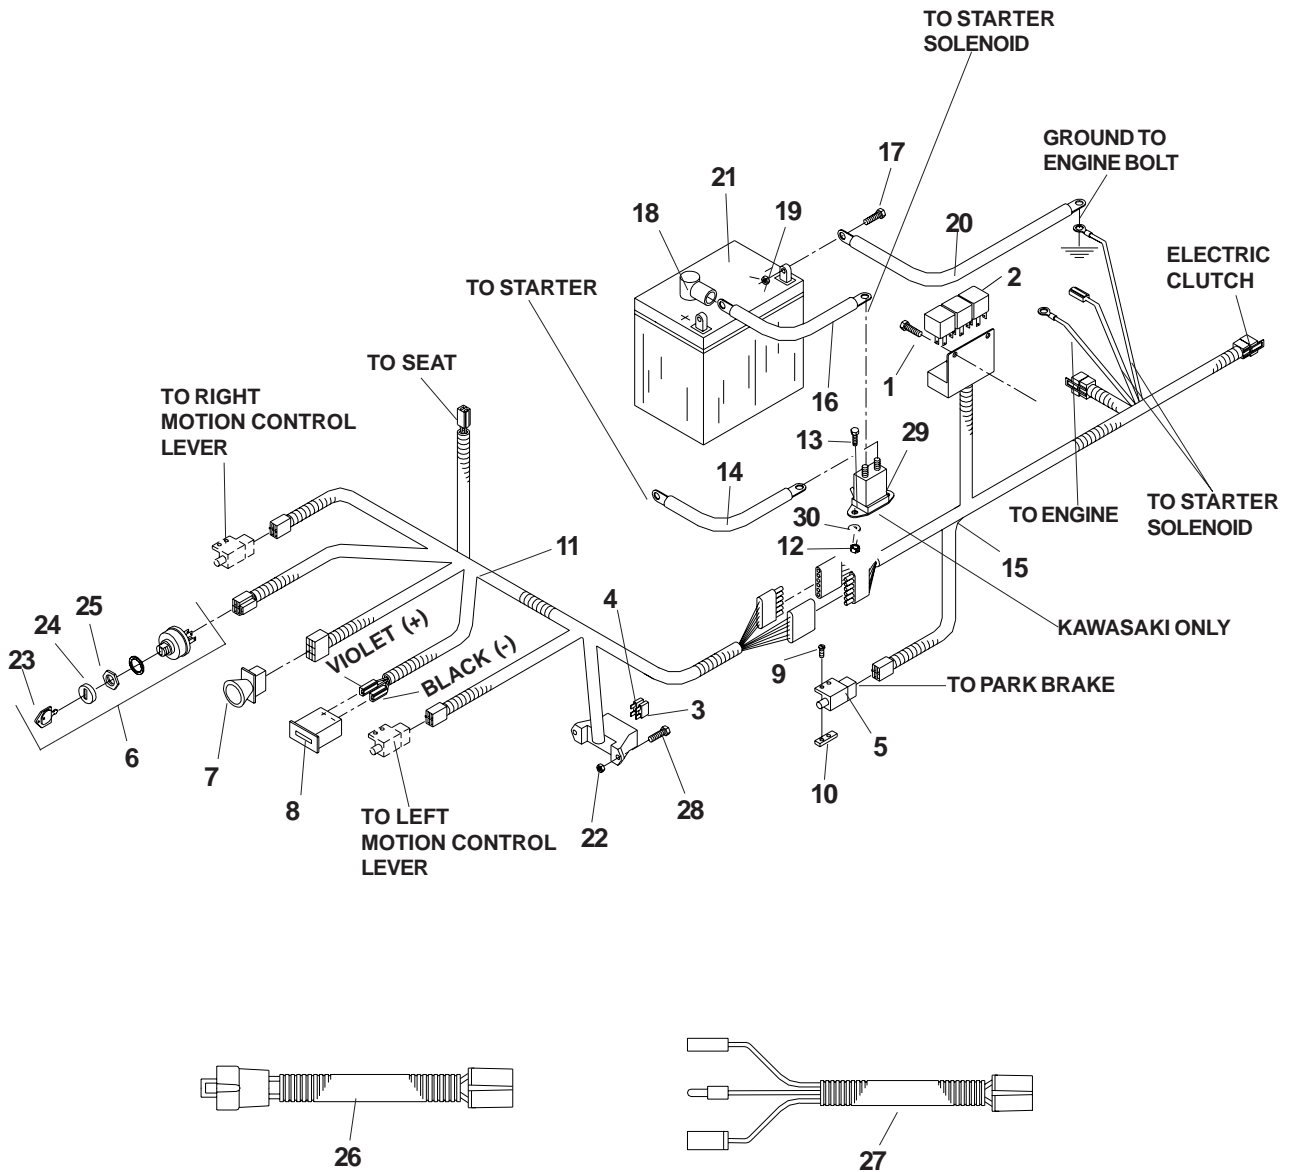

WIRING ASSEMBLY

WIRING ASSEMBY

ITEM	PART NO.	QTY.	DESCRIPTION
1.	539991034	3	#10 X 1/2 SELF TAPPING
2.	539102914	3	RELAY
3.	539101771	1	7.5 AMP 32 VOLT ATO FUSE
4.	539102086	1	20 AMP 32 VOLT ATO FUSE
5.	539101080	3	INTERLOCK SWITCH
6.	539101770	1	IGNITION SWITCH (INCLUDES WASHER, NUT, & STD. KEY) ..... (DOES NOT INCLUDE ITEMS 23, 24)
7.	539101768	1	BLADE SWITCH
8.	539108016	1	HOUR METER
9.	539976952	6	#10-24 X 5/8
10.	539102678	3	TAPPED PLATE
11.	539104414	1	HARNESS, CONSOLE
12.	539990372	5	NUT 1/4C CENTERLOCK
13.	539990072	2	HCS 1/4C X 5/8 (KAWASAKI ONLY)
14.	539104974	1	CABLE POSITIVE (KAWASAKI ONLY)
	539102757	1	CABLE POSITIVE (KOHLER ONLY)
15.	539104964	1	HARNESS, FRAME
16.	539103306	1	CABLE POSITIVE, LONG
17.	539976934	2	HCS 5/16C X 3/4
18.	539102759	1	INSULATOR
19.	539990184	2	NUT 5/16C CENTERLOCK
20.	539102758	1	CABLE NEG.
21.	539102463	1	BATTERY
22.	539976977	2	NUT #10, NYLOC
23.	539104812	1	KEY, PADDED
24.	539103178	1	COVER
25.	539103177	1	NUT
26.	539104416	1	PIGTAIL FOR ENG. WIRING (KOHLER ONLY)
27.	539104415	1	PIGTAIL FOR ENG. WIRING (KAWASAKI ONLY)
28.	539102617	2	SCREW, #10C X 7/8
29.	539101714	1	SOLENOID (KAWASAKI ONLY)
30.	539990053	2	LOCKWASHER, 1/4, INTERNAL TOOTH