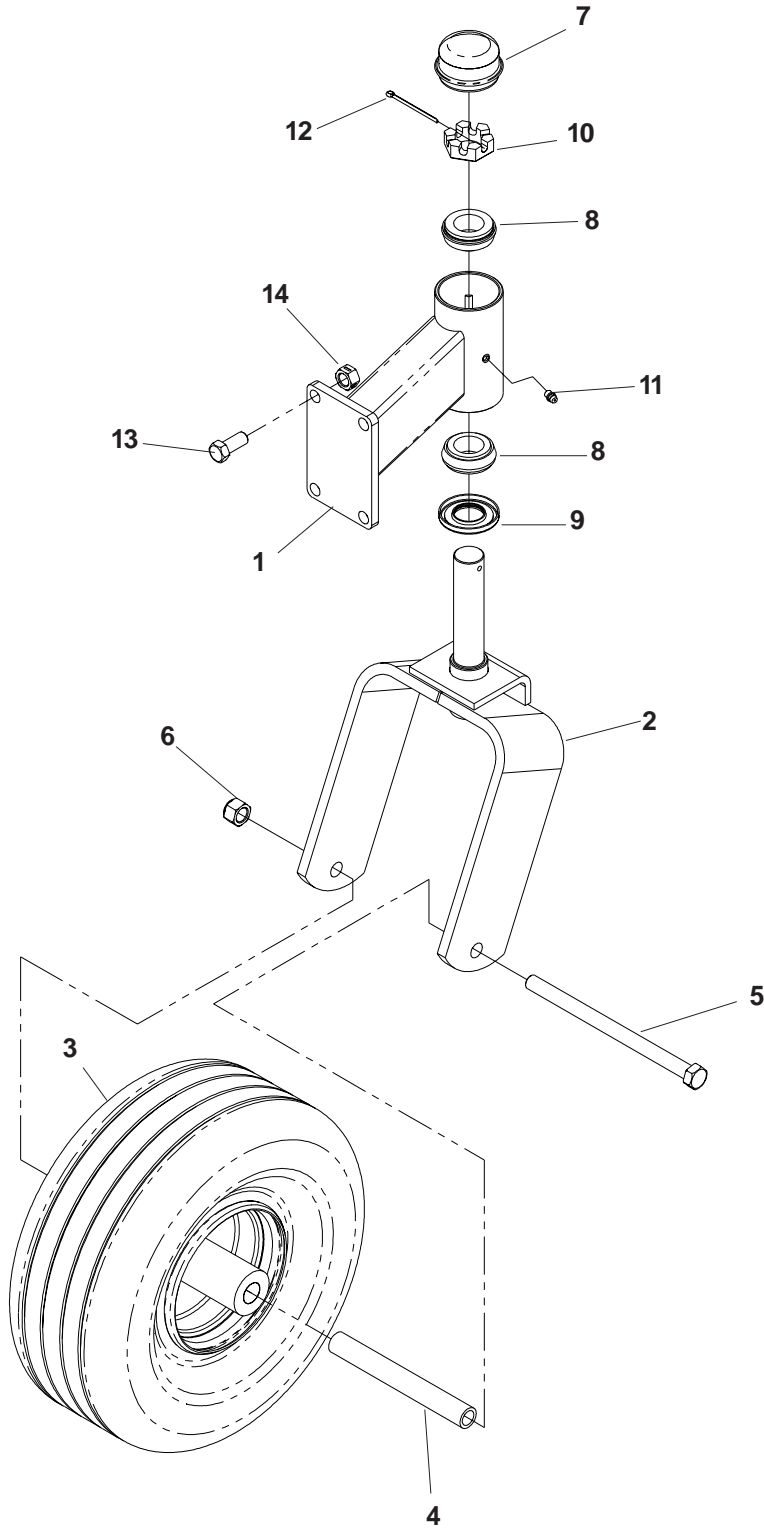

PARK BRAKE ASSEMBLY (TE)

ITEM	PART NO.	QTY.	DESCRIPTION
1	539103527	2	WHEEL MOTOR, TE14
2	539101109	2	HUB
3	539108616	1	BRAKE LEVER
4	539108619	1	BUSHING
5	539101151	1	RETAINING RING, 7/8
6	539923787	1	MACHINE BUSHING
7	539105029	1	BRACKET
8	539108621	1	BRAKE CROSS SHAFT
9	539108637	1	LINKAGE
10	539105036	1	GRIP
11	539977465	2	YOKE, 3/8F
12	539990155	1	NUT, 3/8F
13	539102797	2	FLANGE BEARING
14	539990613	1	NUT, 3/8C, WHIZ
15	539976979	5	NUT, 3/8C, NYLOC
16	539990637	1	HCS, 3/8C X 2 1/2
17	539990563	4	HCS, 3/8C X 1
18	539990365	2	COTTER PIN
19	539977703	2	CLEVIS PIN, 3/8 X 1 1/8
20	539990580	2	HCS, 1/4C X 3/4
21	539976978	2	NUT, 1/4C, NYLOC
22	539990622	8	HFCS 1/2C X 1 1/4
23	539101331	16	NUT, 1/2C, NYLOC
24	539108554	2	MOTOR STANDOFF
25	539990297	2	COTTER PIN
26	539101332	8	HCS, 1/2C X 2 3/4
27	539108614	2	REAR TIRE ASSEMBLY (COMPLETE)
			(FOR MODELS: 896999229, 986999230)
	539107432	1	TIRE
	539109344	1	RIM
	539912234	1	VALVE STEM

CASTER ARM

MODELS: 968999206, 968999207, 968999208, 968999229, 968999230,
968999231