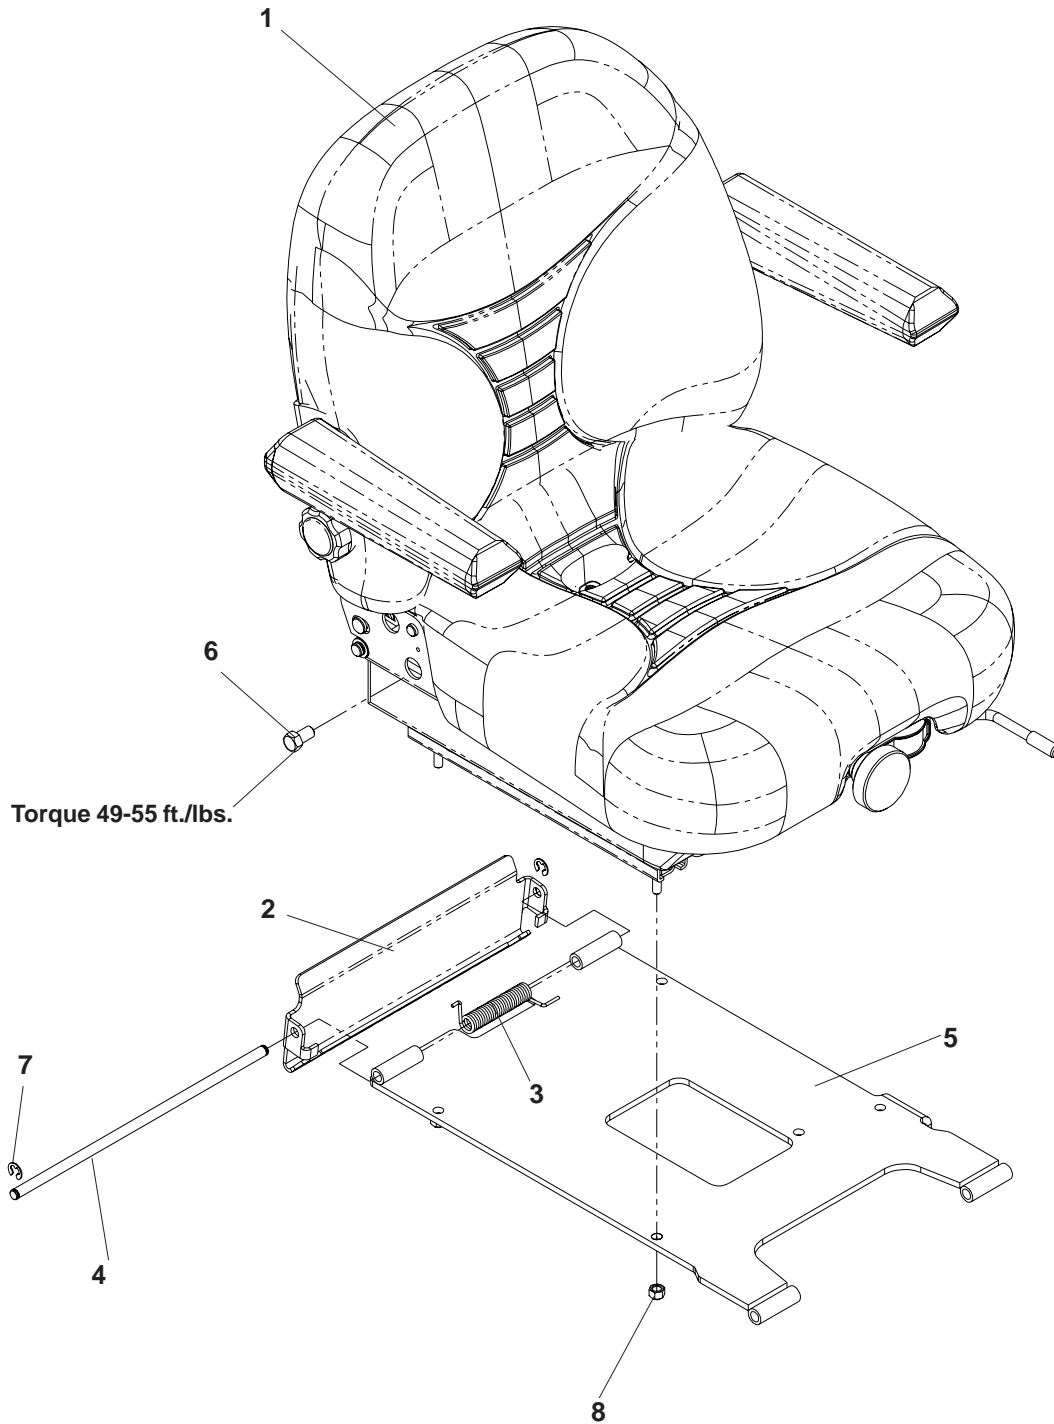

SEAT ASSEMBLY

MODEL: 968999528

SEAT ASSEMBLY

MODEL: 968999528

ITEM	PART NO.	QTY.	DESCRIPTION
1	539 107859	1	SEAT, SUSPENSION
2	539 110644	1	SEAT LATCH BRACKET
3	539 110645	1	TORISON SPRING
4	539 110646	1	SEAT LATCH ROD
5	539 110816	1	SEAT MOUNT
6	539 112034	2	HCS, 7/16-20 X 3/4, GR5
7	539 990870	2	RING-RETAINING
8	539 990717	4	NUT, 5/16-18, NYLOC
	539 111026	1	SEAT BELT (NOT SHOWN)