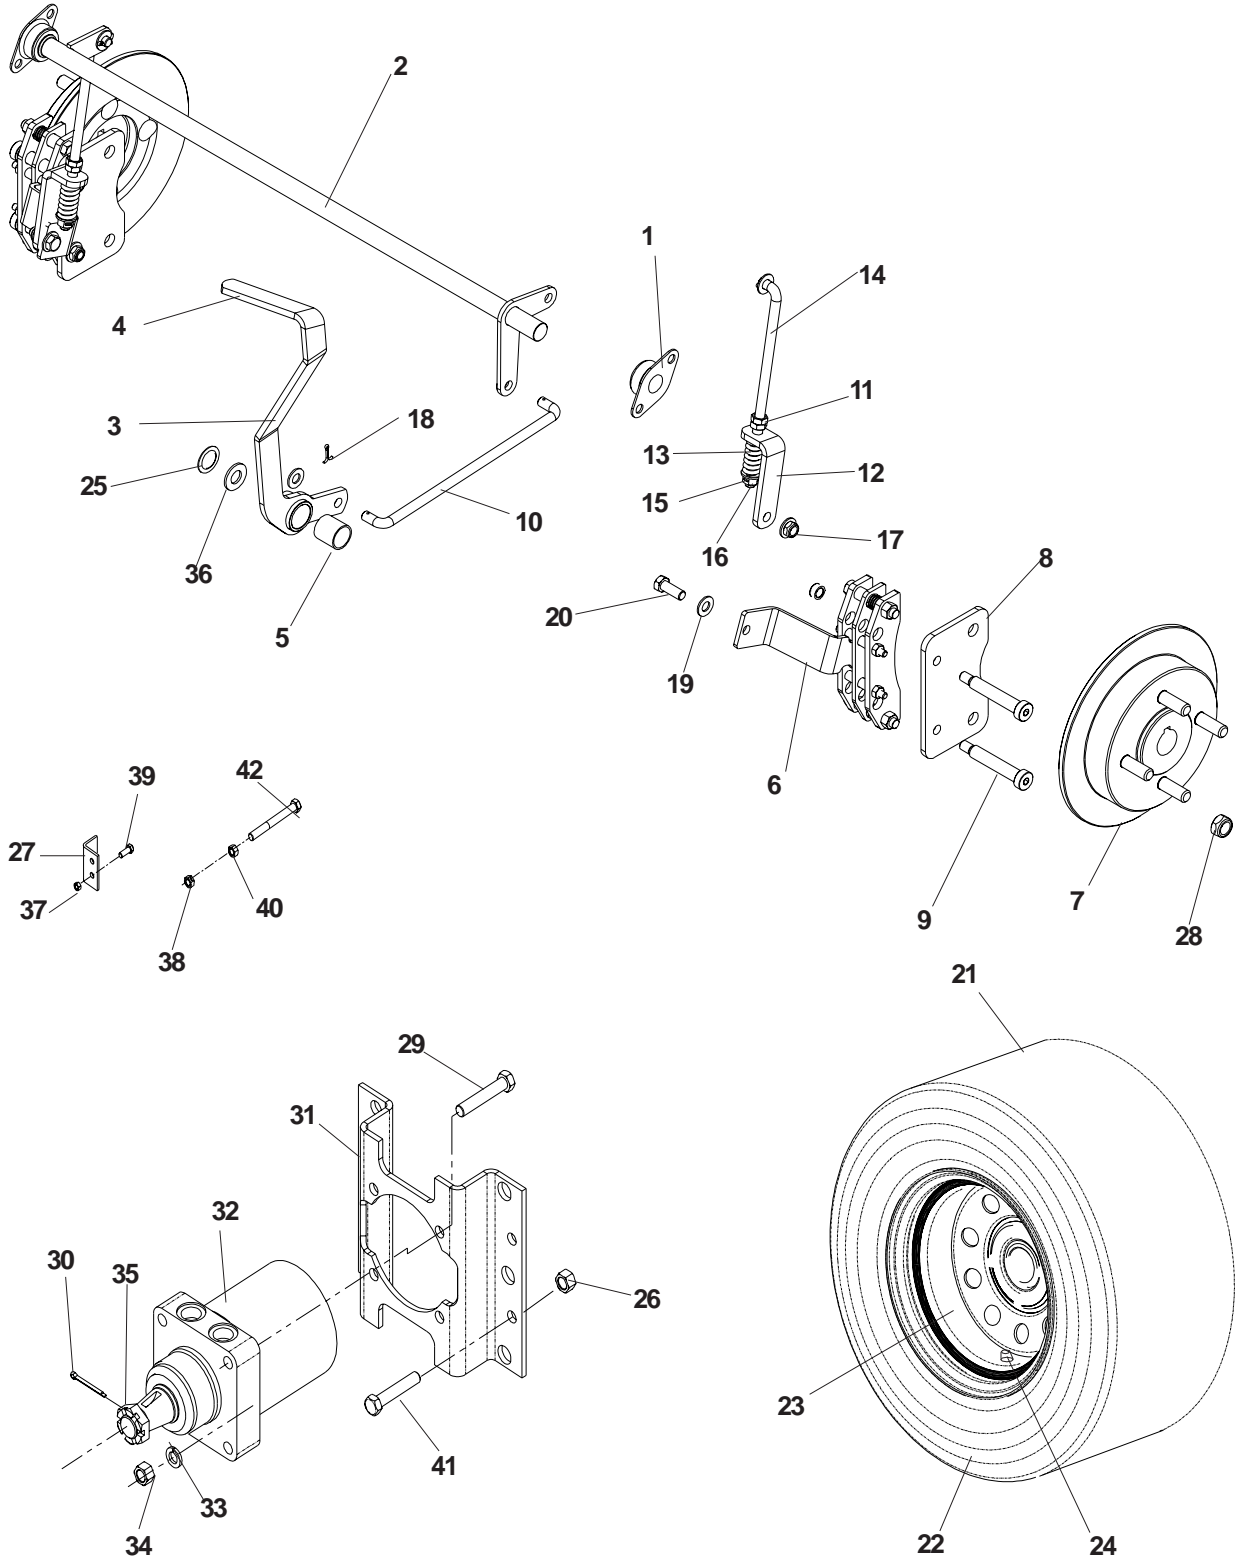

PARK BRAKE ASSEMBLY (TL)

PARK BRAKE ASSEMBLY (TL)

ITEM	PART NO.	QTY.	DESCRIPTION
1	539 102797	2	BUSHING
2	539 106969	1	BRAKE CROSS SHAFT
3	539 108616	1	BRAKE LEVER
4	539 105036	1	GRIP PARK BRAKE
5	539 108619	1	BUSHING
6	539 113944	2	CALIPER
7	539 113945	2	HUB
8	539 113948	2	PLATE, BRAKE
9	539 113951	4	SCREW, 3/8-16 X 2 1/2, SKT HD
10	539 113954	1	LINKAGE, BRAKE
11	539 108732	2	NUT, 3/8-24, JAM
12	539 113950	1	L BRACKET
13	539 113952	1	SPRING
14	539 113955	1	LINKAGE, REAR BRAKE
15	539 990122	1	WASHER, 3/8, SAE
16	539 990289	1	NUT, 3/8-24, CENTERLOCK, GR5
17	539 200282	6	NUT, 3/8-16, THIN NYLOC
18	539 990037	4	PIN COTTER, 3/32 X 3/4
19	539 990122	12	WASHER, 3/8, SAE
20	539 990563	2	HCS, 3/8-16 X GR5
21	539 106883	2	TIRE (COMPLETE)
22	539 107431	1	TIRE
23	539 105983	1	RIM
24	539 912234	1	VALVE STEM
25	539 101151	1	RING, RETAINING, EXT 7/8
26	539 101331	8	NUT, 1/2-13, NYLOC
27	539 105029	1	BRACKET
28	539 101173	8	NUT, 1/2-20, LUG
29	539 101332	8	HCS, 1/2-13 X 2 3/4, GR5
30	539 104288	2	PIN COTTER
31	539 106989	2	MOTOR STANDOFF
32	539 110823	2	WHEEL MOTOR
33	539 990254	4	LOCKWASHER, 1/2
34	539 990258	4	NUT, 1/2-13
35	539 101468	2	HEX SLOTTED NUT
36	539 923787	1	BUSHING
37	539 976978	4	NUT, 1/4-20, NYLOC
38	539 976979	5	NUT, 3/8-16, NYLOC
39	539 990580	8	HCS, 1/4-20 X 3/4, GR5
40	539 990613	1	NUT, 3/8-16, WHIZLK
41	539 990622	8	BOLT, 1/2-13 X 1 1/4, WHIZLK, SP
42	539 990637	1	HCS, 3/8-16 X 2 1/2, GR5