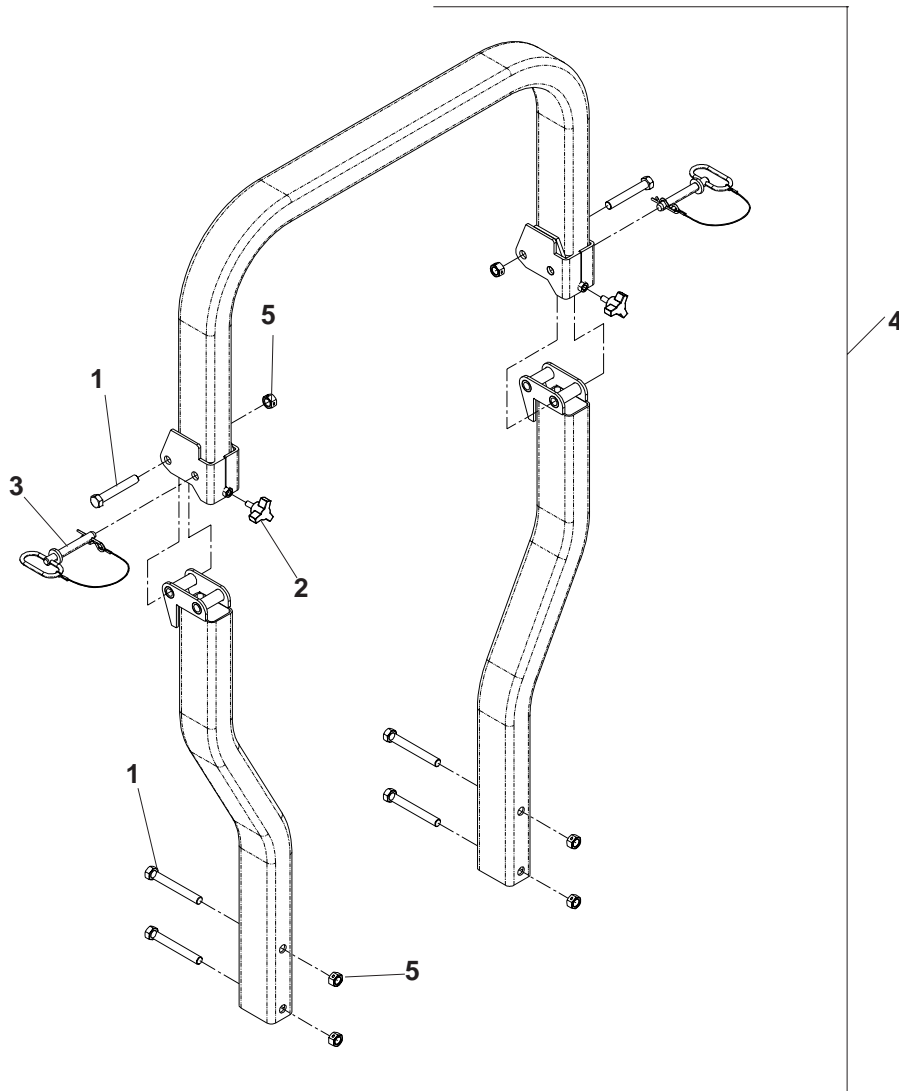

DECALS

DECALS

ITEM	PART NO.	QTY.	DESCRIPTION
1	539 100128	1	DECAL, EXHAUST
2	539 101881	1	DECAL, PROP 65
3	539 103333	2	DECAL, MOTION CONTROL
4	539 105071	1	DECAL, NASCAR
5	539 913010	1	DECAL, WARNING
6	539 105743	2	DECAL, EURO NO STEP
7	539 105744	1	DECAL, EURO DANGER, BELT
8	539 105745	1	DECAL, EURO BATTERY WARNING
9	539 105746	2	DECAL, EURO SEVERING
10	539 107289	1	DECAL, SERVICE
11	539 110956	1	DECAL, CONSOLE
12	539 110967	1	DECAL, BELT ROUTING
13	539 110973	1	DECAL, HEIGHT ADJUSTMENT
14	539 110974	1	DECAL, H.S.T.
15	539 111047	1	DECAL, HUSQVARNA
16	539 111055	1	DECAL, CROWN
17	539 111575	1	DECAL, WARNING
18	539 111597	1	DECAL, RELAYS
	539 102670	1	DECAL, FUEL VALVE (NOT SHOWN)
	539 105301	1	DECAL, MOBIL (NOT SHOWN)
	539 109909	1	DECAL, MICH SEAT, HUSQVARNA (NOT SHOWN)
	539 110278	1	DECAL, 80dba (NOT SHOWN)
	539 110279	1	DECAL, ECM (NOT SHOWN)

ROPS

ITEM	PART NO.	QTY.	DESCRIPTION
1	539 103433	6	HCS, 1/2C X 3 1/4, GR5
2	539 104411	2	KNOB W STUD
3	539 111036	2	LANYARD W/PIN, 1/2"
4	539 111443	1	ROPS, COMPLETE W/SEAT BELT
5	539 200100	6	NUT, 1/2-13, CENTERLOCK