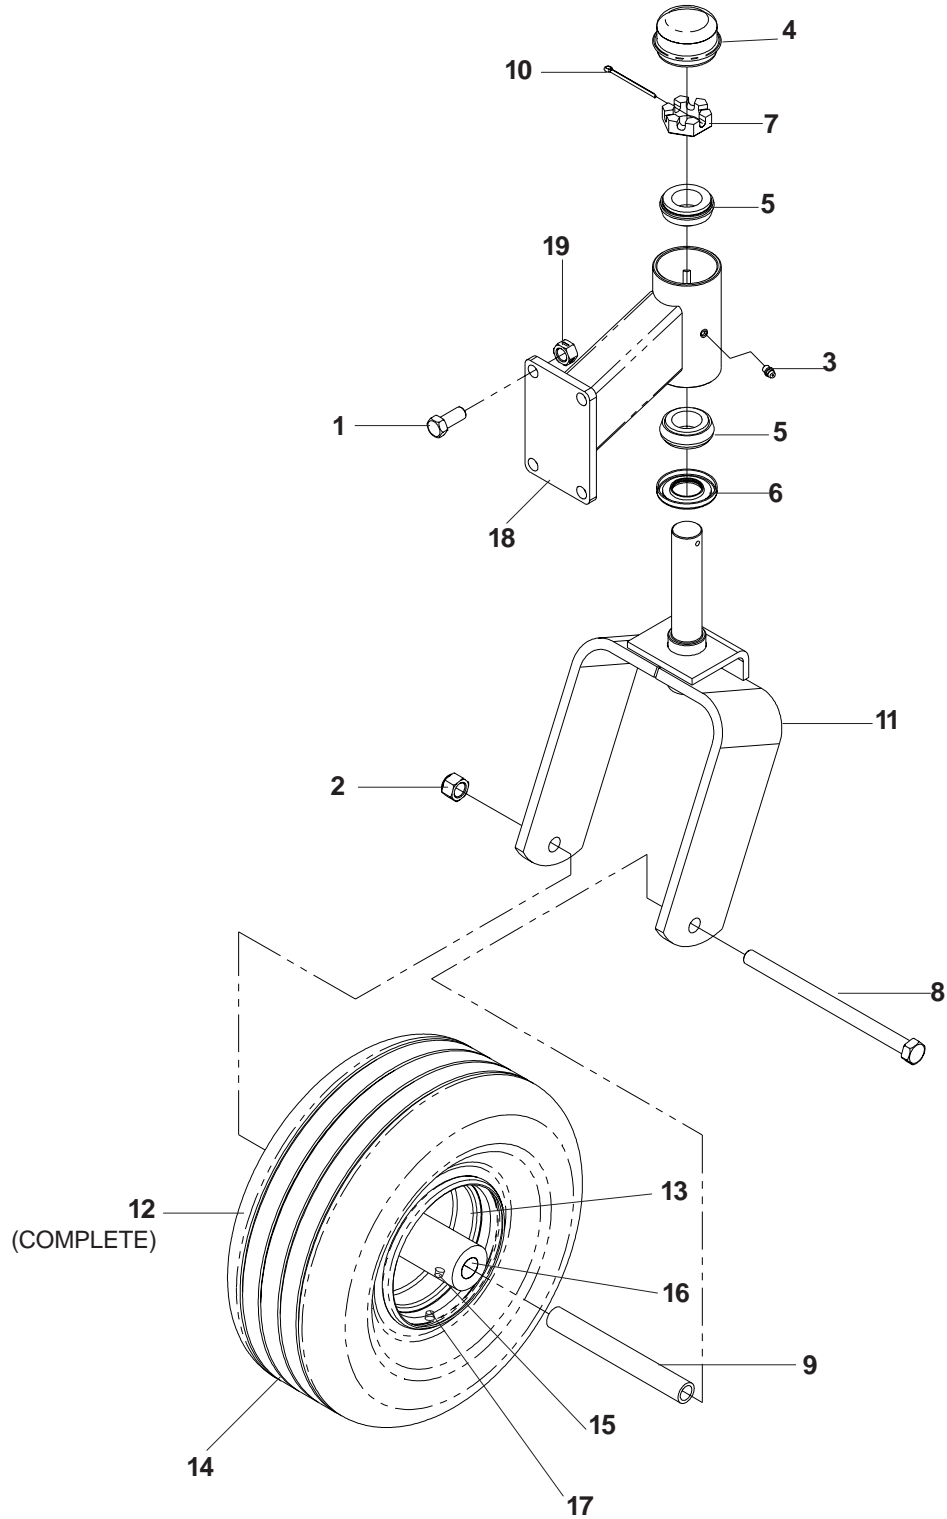

CASTER ARM

CASTER ARM

ITEM	PART NO.	QTY.	DESCRIPTION
1	539 100143	4	HCS, 7/16-14 X 1, GR5
2	539 101331	1	NUT, 1/2-13, NYLOC
3	539 101474	1	ZERK
4	539 102535	1	CAP GREASE
5	539 102543	2	BEARING, ROLLER, TAPERED
6	539 102851	1	SEAL
7	539 102852	1	NUT, 1-14, JAM, SPEC
8	539 102855	1	HCS, 1/2-13 X 7 1/2, GR5
9	539 102856	1	SPACER
10	539 102889	1	PIN COTTER, 1/8 X 2
11	539 104571	1	CASTER YOKE
12	539 104572	1	TIRE, COMPLETE
13	539 104573	1	RIM
14	539 102546	1	TIRE
15	539 976997	1	ZERK
16	539 102484	2	END CAPS
17	539 912234	1	VALVE STEM
18	539 106986	1	CASTER ARM
19	539 990839	4	NUT, 7/16-14, CENTERLOCK.\, GR A
	539 102485	2	ROLLER BEARING, 2 1/2" (NOT SHOWN)