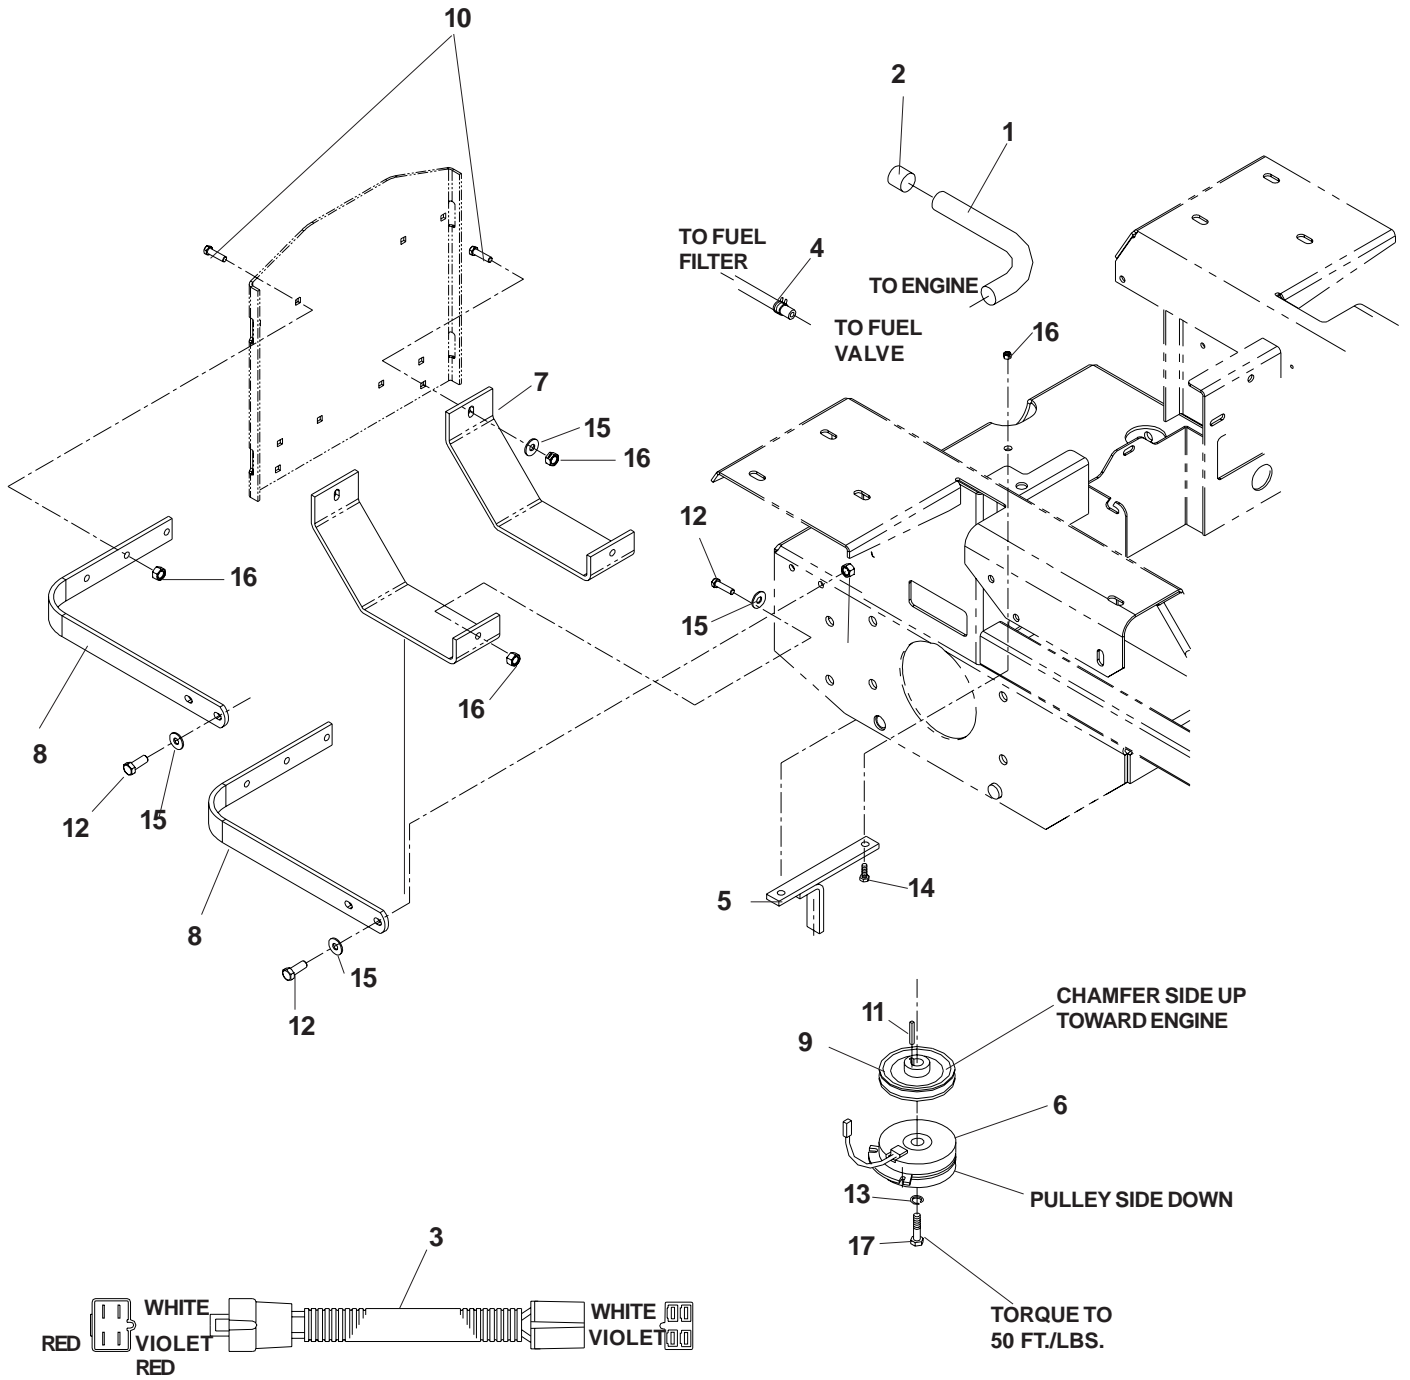

MAIN FRAME ASSEMBLY

MAIN FRAME ASSEMBLY

ITEM	PART NO.	QTY.	DESCRIPTION
1	539 111147	1	CONSOLE W/DECALS
2	539 101202	1	CAP-HYDRO RESERVOIR
3	539 105024	1	OIL TANK
4	539 110813	1	RETAINER, U TYPE
5	539 110815	1	PUSH-MOUNT WIRE CLIP
6	539 102733	1	CHOKE CABLE, MODEL: 968999528,
	539 113458	1	CHOKE CABLE, MODELS: 968999527,
7	539 101768	1	SWITCH
8	539 102679	1	VALVE, FUEL
9	539 103275	1	CONTROL, THROTTLE
10	539 104409	1	TANK, FUEL, LEFT
11	539 104410	1	TANK, FUEL, RIGHT
12	539 104525	1	ROD, SEAT
13	539 105281	1	FUEL LINE
14	539 105527	1	FUEL LINE
15	539 105530	1	FUEL LINE
16	539 106959	1	ENGINE GUARD
17	539 107541	1	IGNITION SWITCH
18	539 110074	1	HOUR METER
19	539 912222	6	CLAMP, HOSE
20	539 976934	8	HCS, 5/16-18 X 3/4, GR5
21	539 976977	4	NUT, #10-24, NYLOC
22	539 990052	4	LOCKWASHER, 1/4
23	539 990187	2	LOCKWASHER, 5/16
24	539 990362	4	SCREW, 1/4-20 X 5/8, SELF TAP
25	539 990365	5	PIN COTTER, 1/8 X 3/4
26	539 990411	2	SCREW, #10-24 X 1/2
27	539 990580	2	HCS, 1/4-20 X 3/4, GR5
28	539 990598	4	WASHER, 1/4
29	539 990692	27	WASHER, 5/16
30	539 990717	26	NUT, 5/16-18, NYLOC
31	539 110814	1	TANK MOUNT
32	539 106188	2	FUEL CAP, ANTISPLASH
33	539 102650	2	TANK FITTING

KOHLER 25 HP ENGINE ASSEMBLY

MODEL: 968999528

KOHLER 25 HP ENGINE ASSEMBLY

MODEL: 968999528

ITEM	PART NO.	QTY.	DESCRIPTION
1	539 101362	1	HOSE-DRAIN
2	539 101364	1	PLUG-OIL
3	539 104416	1	PIGTAIL, KOHLER
4	539 108212	1	FUEL LINE, 13"
5	539 106819	1	CLUTCH TIE DOWN
6	539 105406	1	CLUTCH
7	539 106957	2	SKID PLATE
8	539 106961	4	STRAP
9	539 112774	1	PULLEY
10	539 107271	10	RHSNB, 5/16-18 X 1, GR5
11	539 912757	1	KEY, 1/4 SQ X 1 1/4
12	539 990209	7	HCS, 5/16-18 X 1, GR5
13	539 990247	1	LOCKWASHER, 7/16
14	539 990669	4	HCS, 5/16-18 X 1 3/4, GR5
15	539 990692	10	WASHER, 5/16
16	539 990717	22	NUT, 5/16-18, NYLOC
17	539 991120	1	HCS, 7/16-20 X 2 1/2, GR5