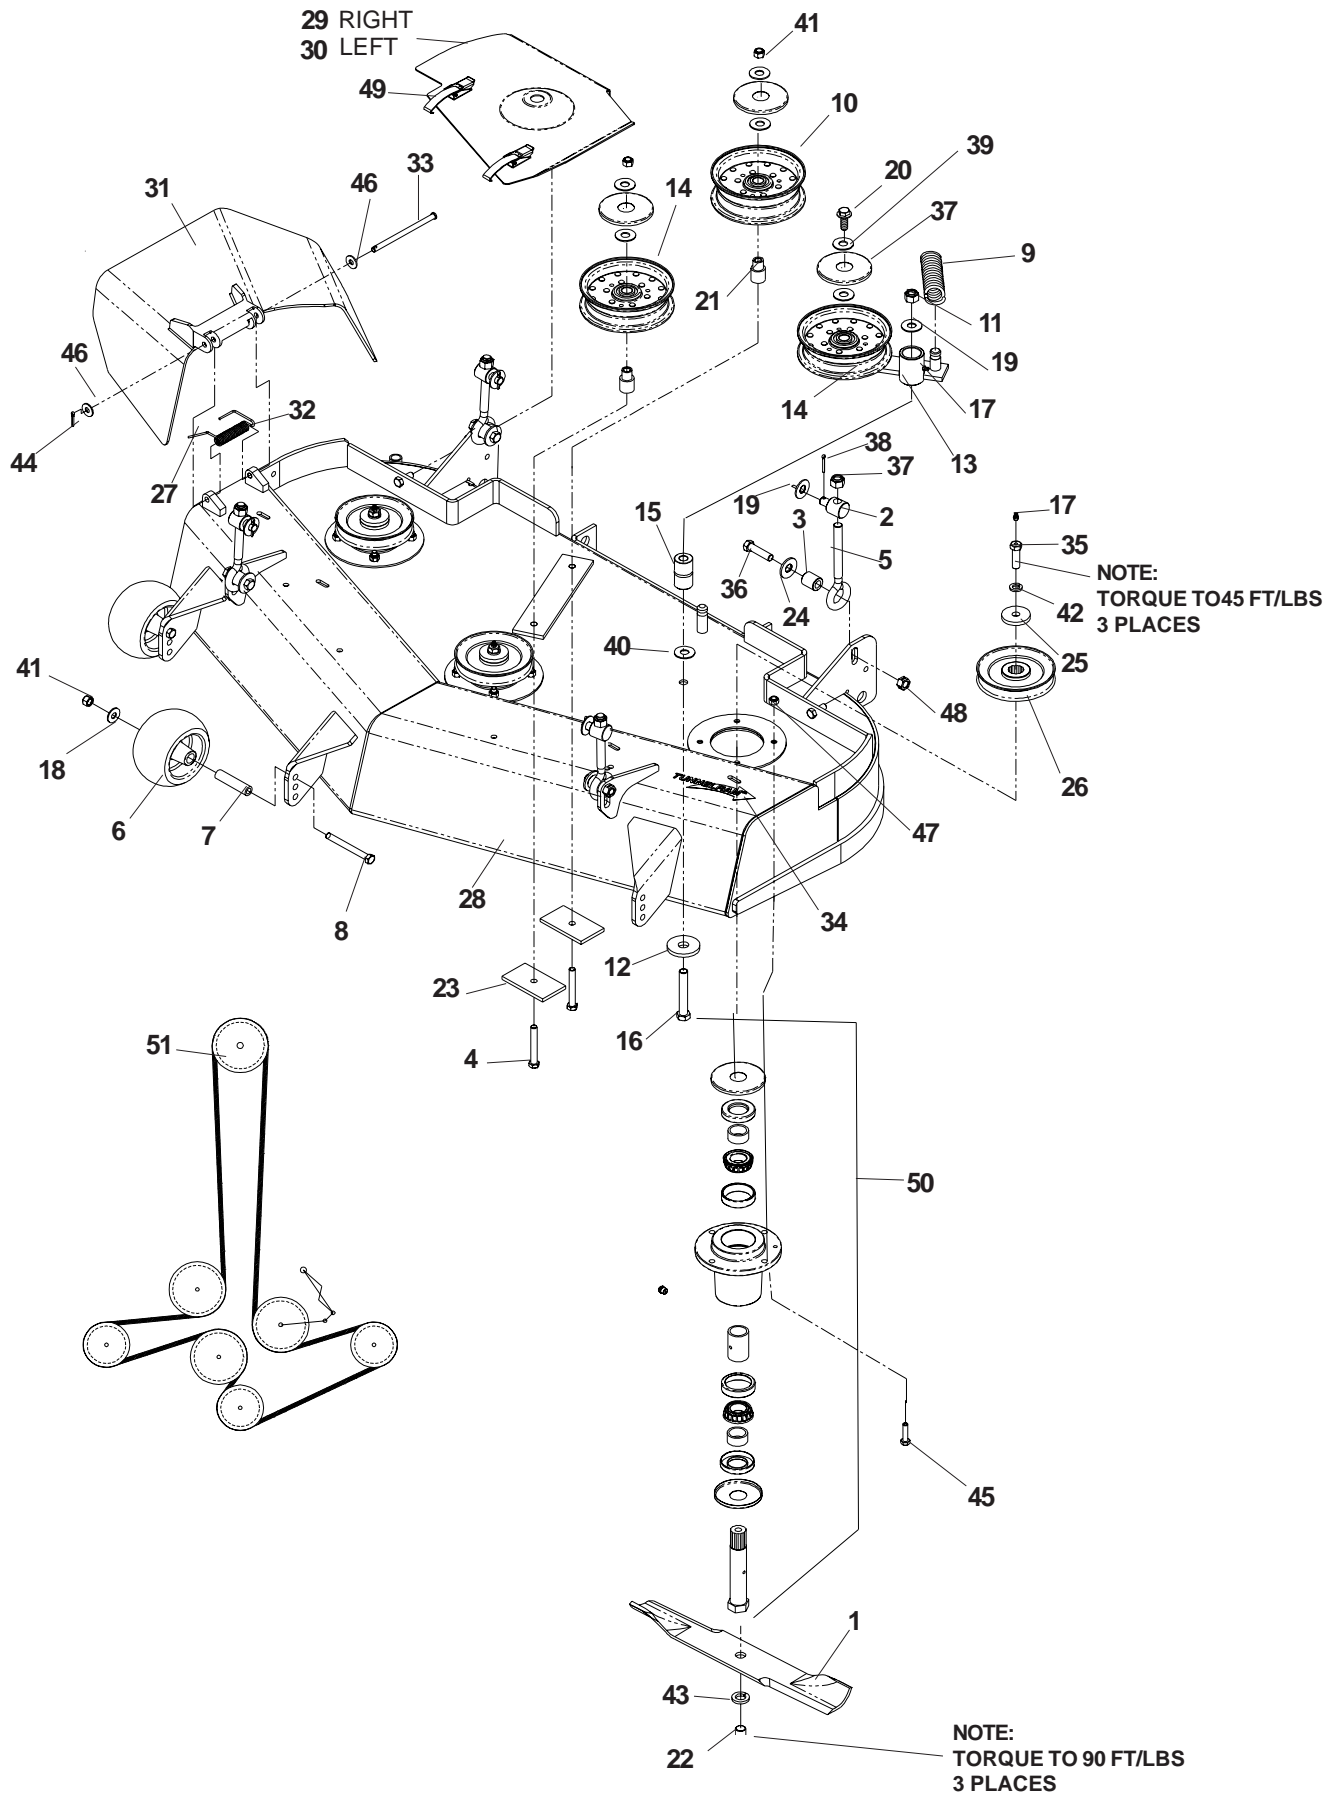

48" DECK ASSEMBLY

48" DECK ASSEMBLY

ITEM	PART NO.	QTY.	DESCRIPTION
1	539 100340	3	BLADE, 16 1/4
2	539 114405	4	SWIVEL
3	539 114404	4	SPACER
4	539 102612	2	HCS, 3/8-16 X 2 3/4, GR5
5	539 119227	4	EYE BOLT
6	539 102643	3	ROLLER, ANTI SCALP
7	539 102698	3	BUSHING
8	539 102754	3	HCS, 3/8-16 X 3 1/2, GR8
9	539 103256	1	SPRING, EXTENSION
10	539 103258	1	PULLEY, IDLER
11	539 101331	1	NUT, 1/2-13, NYLOC
12	539 102243	1	WASHER, .65
13	539 103230	1	IDLER ARM
14	539 103257	2	PULLEY, IDLER
15	539 103427	1	BUSHING, PIVOT
16	539 103433	1	HCS, 1/2-13 X 3 1/4, GR5
17	539 976998	4	ZERK, STRAIGHT, 1/4-28
18	539 990517	3	WASHER, 3/8
19	539 990550	5	WASHER, 9/16
20	539 990582	1	HCS, 3/8-16 X 1, GR5
21	539 103295	2	BUSHING, IDLER
22	539 103299	3	HCS, 5/8-18 X 1 1/4, GR5
23	539 103303	2	PAD
24	539 112484	4	SPRING WASHER, 1/2
25	539 106504	3	WASHER, .469
26	539 107276	3	PULLEY
27	539 107627	2	CAP-SLEEVE
28	539 111376	1	DECK W/DECALS
29	539 108686	1	BELT SHIELD, RIGHT
30	539 108687	1	BELT SHIELD, LEFT
31	539 110732	1	DISCHARGE CHUTE
32	539 110735	1	SPRING, TORSION
33	539 110736	1	PIN-CLEVIS, 5/16 DIA. X 5.19
34	539 111812	1	DECAL, TUNNELRAM
35	539 112120	3	HCS, 7/16-20 X 1 1/2, GR8, SPEC
36	539 108073	4	HCS, 7/16-14 X 1 3/4, GR5
37	539 101331	4	NUT, 1/2-13, NYLOC
38	539 109246	4	PIN COTTER, 1/8 X 1
39	539 111847	6	WASHER, 3/8, SPEC
40	539 113104	1	WASHER, 1/2
41	539 976979	5	NUT, 3/8-16, NYLOC
42	539 990247	3	LOCKWASHER, 7/16
43	539 990333	3	LOCKWASHER, 5/8
44	539 990365	1	PIN COTTER, 1/8 X 3/4
45	539 990627	12	HCS, 5/16-18 X 1 1/4, GR5
46	539 990692	2	WASHER, 5/16
47	539 990717	12	NUT, 5/16-18, NYLOC
48	539 990839	4	NUT, 7/16-14, CENTERLOCK, GR A
49	539 109660	2	DRAW LATCH
50	539 108773	3	SPINDLE ASSEMBLY
51	539 111949	1	DECK BELT