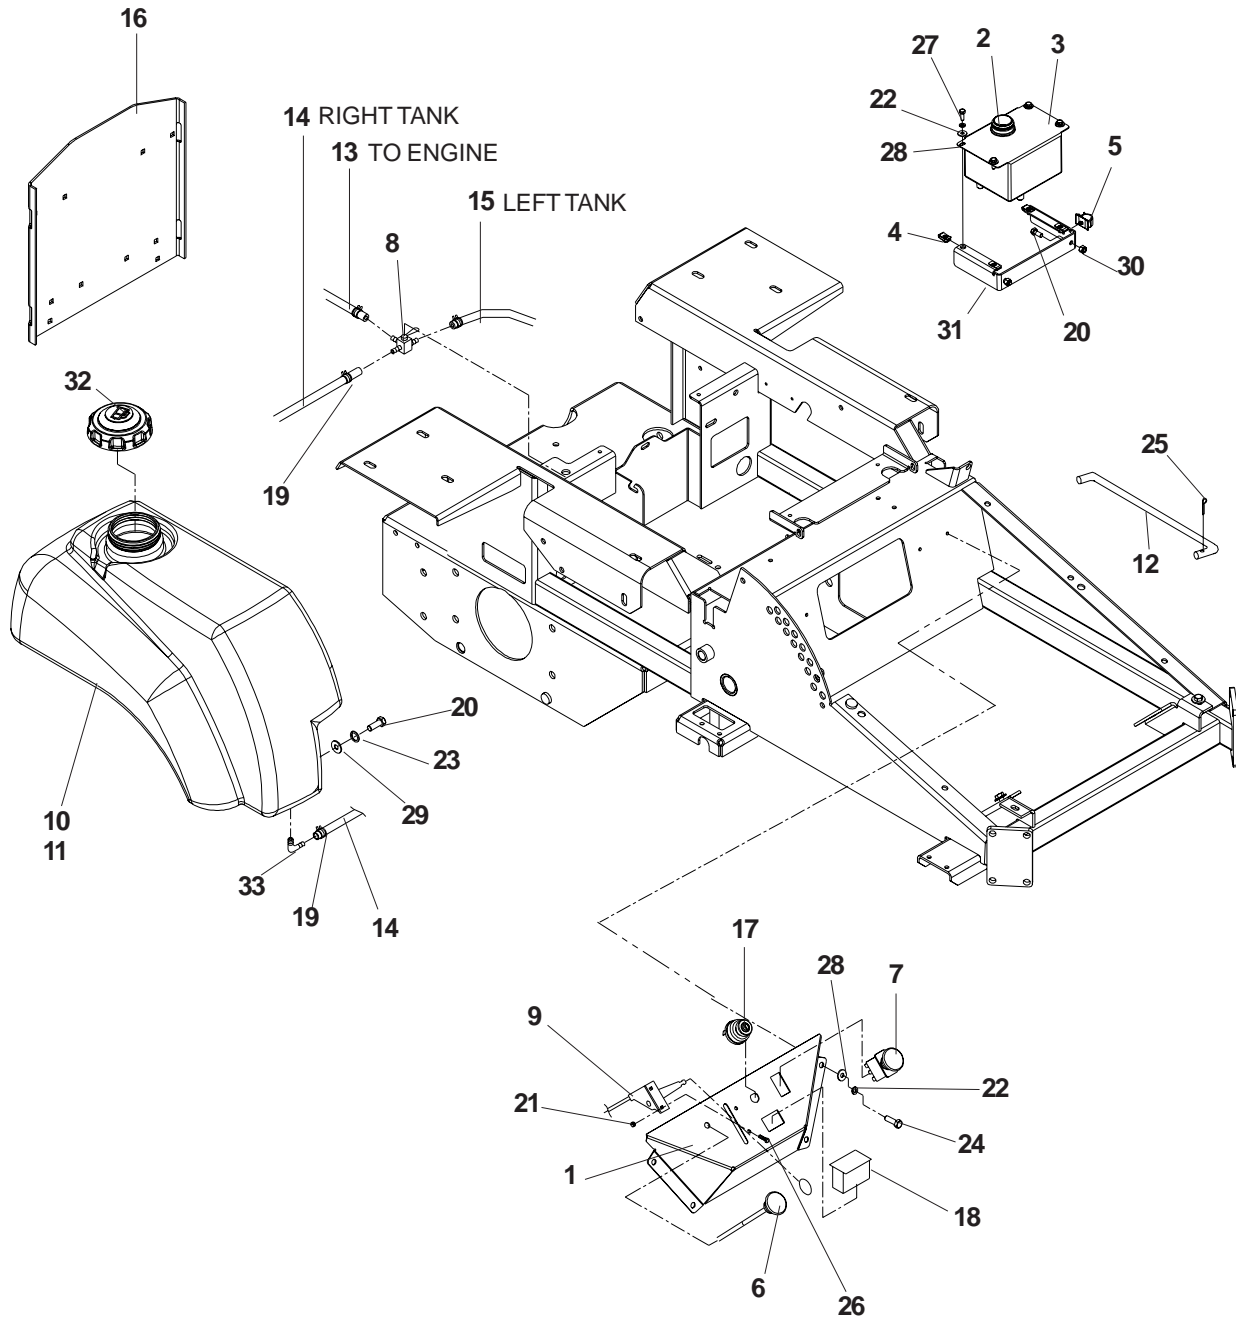

MAIN FRAME ASSEMBLY

MAIN FRAME ASSEMBLY

ITEM	PART NO.	QTY.	DESCRIPTION
1	539 111147	1	CONSOLE W/DECALS
2	539 101202	1	CAP-HYDRO RESERVOIR
3	539 105024	1	OIL TANK
4	539 110813	1	RETAINER, U TYPE
5	539 110815	1	PUSH-MOUNT WIRE CLIP
6	539 102733	1	CHOKE CABLE, MODEL: 968999528,
	539 113458	1	CHOKE CABLE, MODELS: 968999527,
7	539 101768	1	SWITCH
8	539 102679	1	VALVE, FUEL
9	539 103275	1	CONTROL, THROTTLE
10	539 104409	1	TANK, FUEL, LEFT
11	539 104410	1	TANK, FUEL, RIGHT
12	539 104525	1	ROD, SEAT
13	539 105281	1	FUEL LINE
14	539 105527	1	FUEL LINE
15	539 105530	1	FUEL LINE
16	539 106959	1	ENGINE GUARD
17	539 107541	1	IGNITION SWITCH
18	539 110074	1	HOUR METER
19	539 912222	6	CLAMP, HOSE
20	539 976934	8	HCS, 5/16-18 X 3/4, GR5
21	539 976977	4	NUT, #10-24, NYLOC
22	539 990052	4	LOCKWASHER, 1/4
23	539 990187	2	LOCKWASHER, 5/16
24	539 990362	4	SCREW, 1/4-20 X 5/8, SELF TAP
25	539 990365	5	PIN COTTER, 1/8 X 3/4
26	539 990411	2	SCREW, #10-24 X 1/2
27	539 990580	2	HCS, 1/4-20 X 3/4, GR5
28	539 990598	4	WASHER, 1/4
29	539 990692	27	WASHER, 5/16
30	539 990717	26	NUT, 5/16-18, NYLOC
31	539 110814	1	TANK MOUNT
32	539 106188	2	FUEL CAP, ANTISPLASH
33	539 102650	2	TANK FITTING