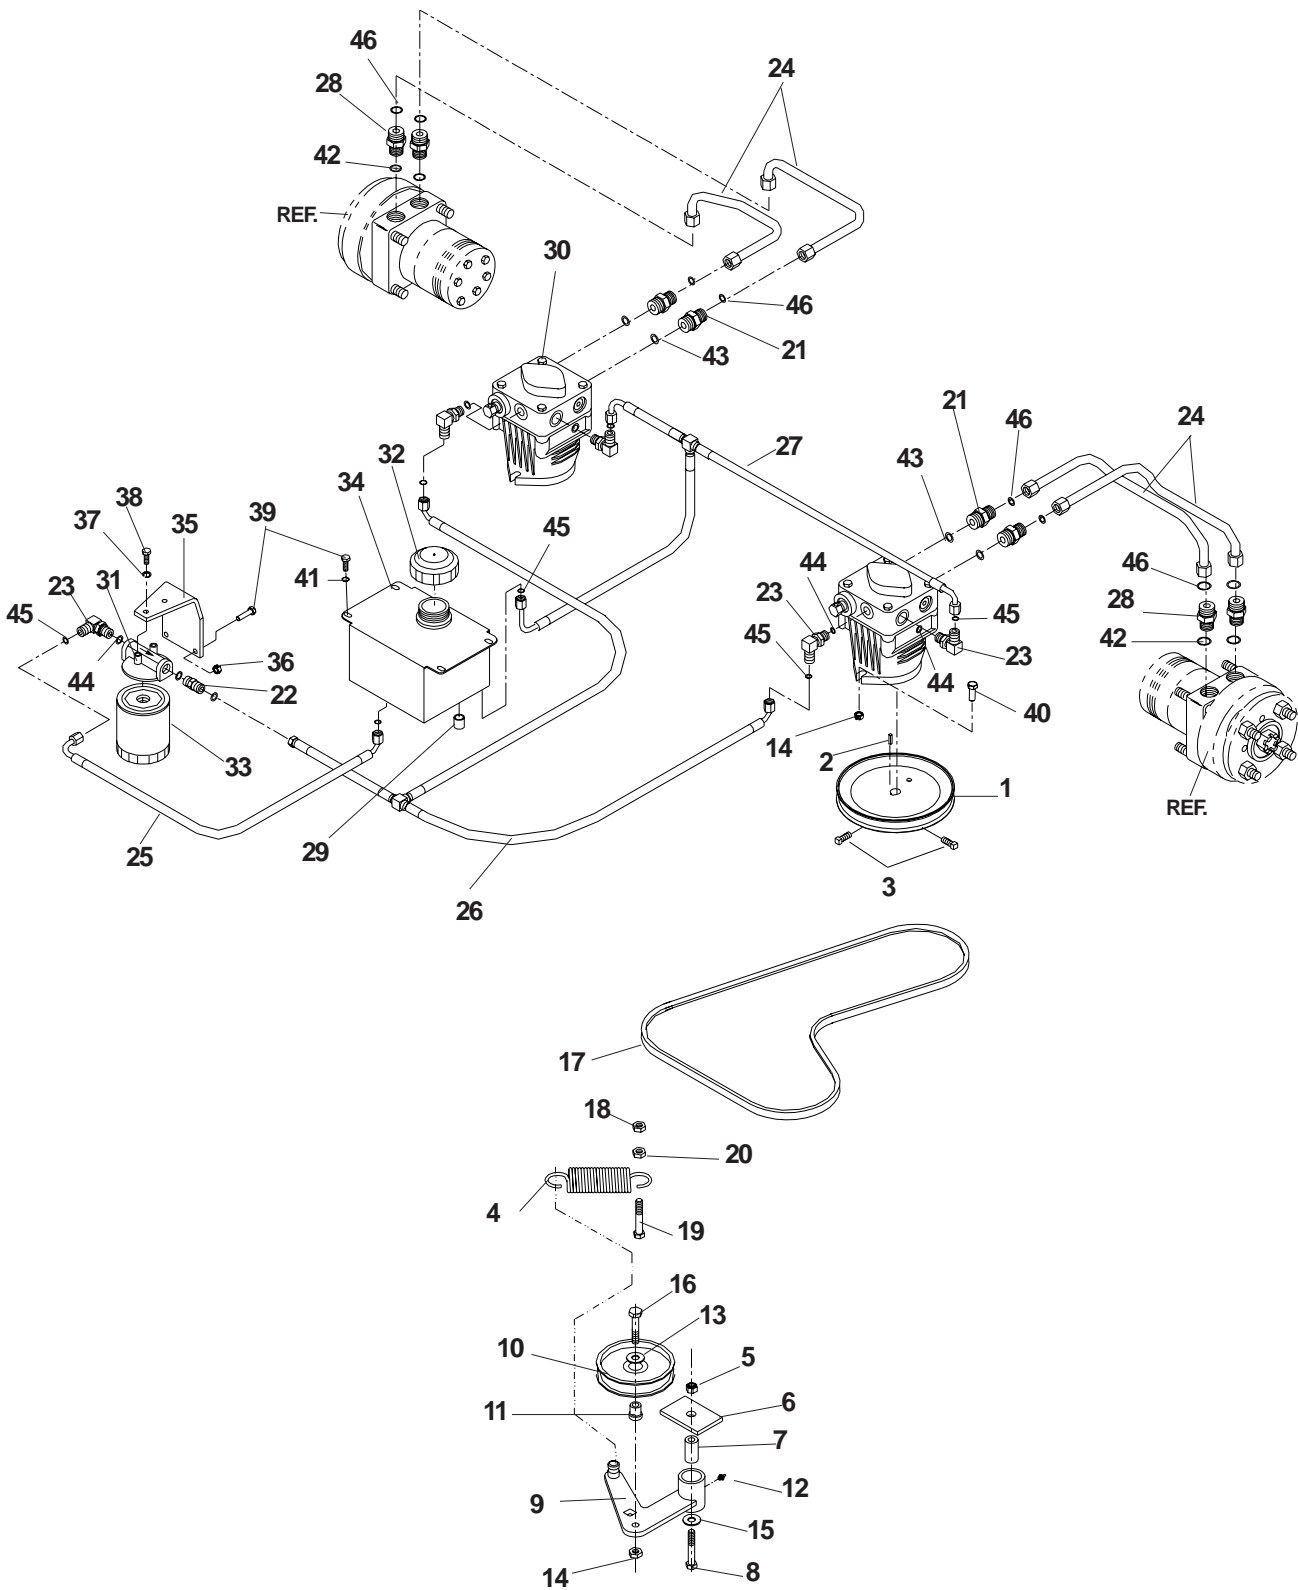

HYDRAULIC ASSEMBLY (TL)

HYDRAULIC ASSEMBLY (TL)

ITEM	PART NO.	QTY.	DESCRIPTION
1	539 101176	2	PULLEY
2	539 101177	2	KEY, 5MM SQ X 30MM
3	539 102717	4	SCREW, 5/16-18 X 5/8, SET
4	539 103256	1	SPRING, EXTENSION
5	539 101331	1	NUT, 1/2-13, NYLOC
6	539 102236	1	PAD
7	539 103427	1	BUSHING, PIVOT
8	539 103433	1	HCS, 1/2-13 X 3 1/4, GR5
9	539 104388	1	IDLER ARM
10	539 976688	1	PULLEY, IDLER
11	539 976695	1	BUSHING, FLANGE IDLER
12	539 976998	1	ZERK, STRAIGHT, 1/4-28
13	539 990517	1	WASHER, 3/8
14	539 990546	5	NUT, 3/8-16, CENTERLOCK
15	539 990550	1	WASHER, 9/16
16	539 990730	1	HCS, 3/8-16 X 1 3/4, GR5
17	539 106887	1	PUMP BELT
18	539 976979	4	NUT, 3/8-16, NYLOC
19	539 990588	1	HCS, 3/8-16 X 2, GR5
20	539 990613	1	NUT, 3/8-16, WHIZLK
21	539 101237	4	FITTING, F6400-8-8-0
22	539 113782	1	HYDRAULIC FITTING
23	539 101238	5	FITTING, F6801-6-6-0
24	539 106896	4	HYDRAULIC LINE
25	539 104722	1	HOSE, 7"
26	539 111814	1	"T" ASSEMBLY
27	539 110837	1	"T" ASSEMBLY
28	539 102396	4	STRAIGHT FITTING
29	539 105168	1	CAP
30	539 112671	2	10CC PUMP W/RTN'S
31	539 101165	1	FILTER HEAD
32	539 101202	1	CAP-HYDRO RESERVIOR
33	539 102606	1	FILTER ELEMENT
34	539 105024	1	OIL TANK
35	539 106933	1	OIL FILTER BRACKET
36	539 976978	4	NUT, 1/4-20, NYLOC
37	539 990052	6	LOCKWASHER, 1/4
38	539 990072	2	HCS, 1/4-20 X 5/8, GR5
39	539 990580	8	HCS, 1/4-20 X 3/4, GR5
40	539 990582	4	HCS, 3/8-16 X 1, GR5, WHIZLK
41	539 990598	8	WASHER, 1/4
42	539 103115	4	"O" RING, 3/4
43	539 103116	4	"O" RING, 1/2
44	539 103117	6	"O" RING, 3/8
45	539 103118	8	"O" RING FLARE, 3/8
46	539 103119	8	"O" RING FLARE, 1/2