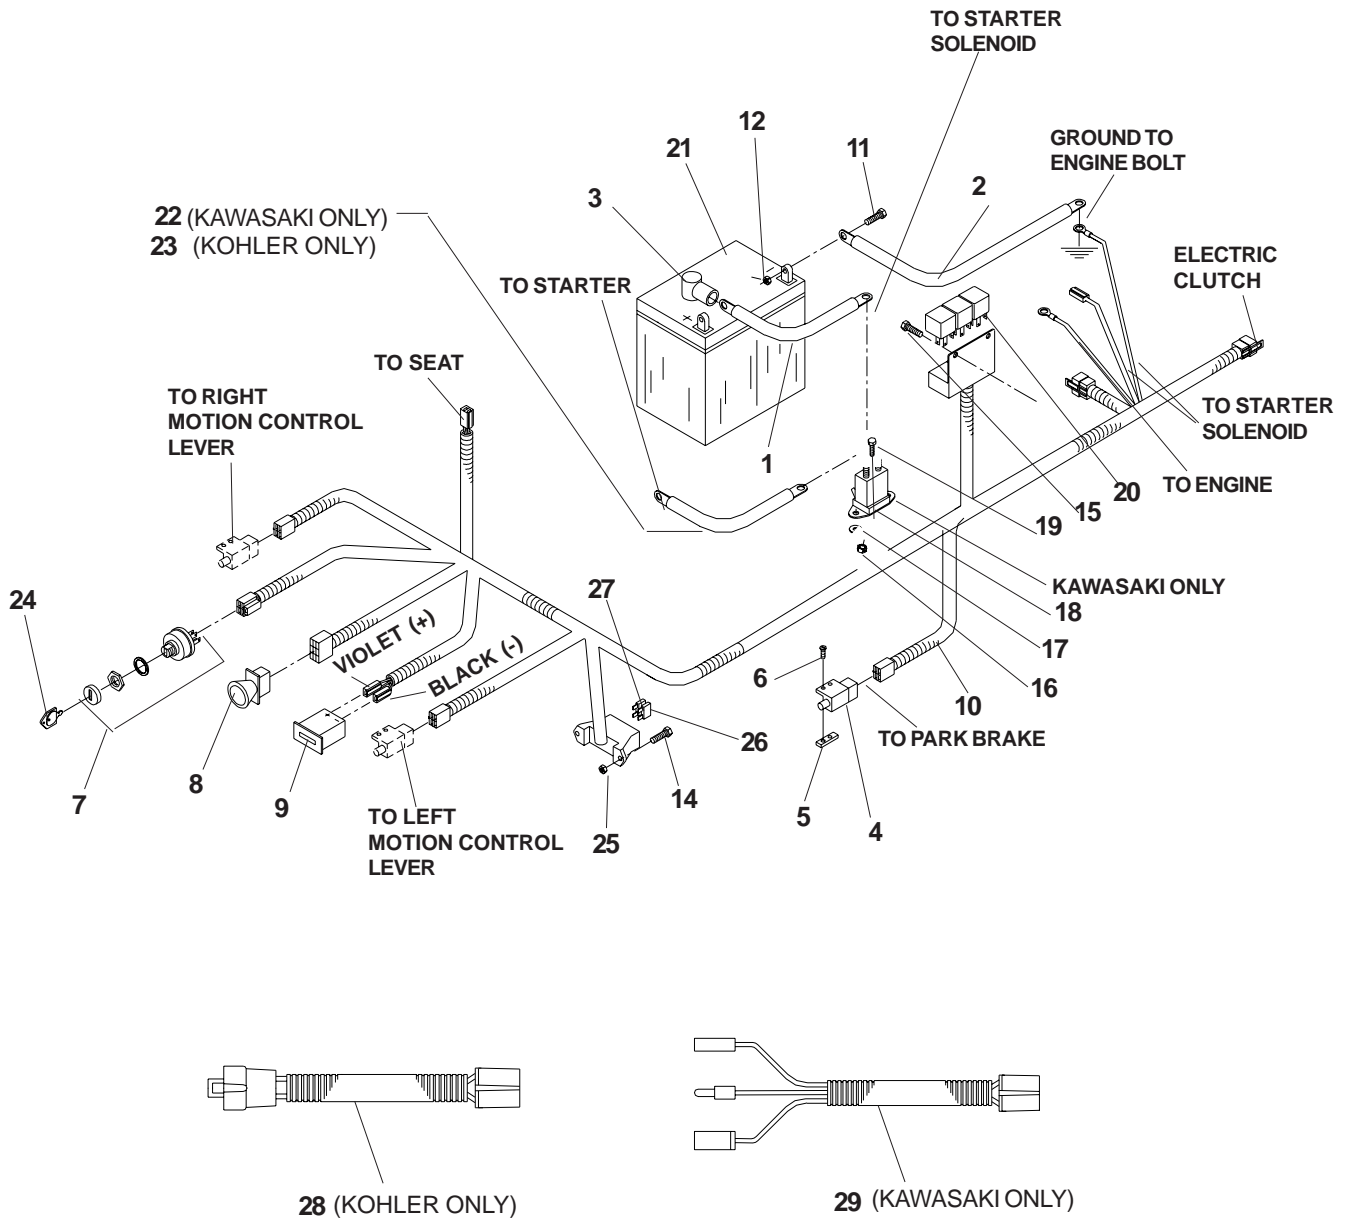

WIRING ASSEMBLY

WIRING ASSEMBLY

ITEM	PART NO.	QTY.	DESCRIPTION
1	539 103306	1	POSITIVE CABLE
2	539 102758	1	NEGATIVE CABLE
3	539 102759	2	INSULATOR
4	539 101080	1	INTERLOCK SWITCH
5	539 102678	1	TAPPED PLATE
6	539 976952	2	SCREW, #10-24 X 5/8
7	539 107541	1	IGNITION SWITCH
8	539 101768	1	BLADE SWITCH
9	539 110074	1	HOUR METER
10	539 110950	1	FRAME HARNESS
11	539 976934	2	HCS, 5/16C X 3/4
12	539 990717	2	NUT, 5/16C, NYLOC
13	539 976977	2	NUT, #10-24, NYLOC
14	539 102617	2	SCREW, #10-24 X 7/8
15	539 991034	2	SCREW, #10-24 X 5/8, WASH HD
16	539 990372	5	NUT, , 1/4C, CENTERLOCK
17	539 990053	2	LOCKWASHER, 1/4, INTERNAL TOOTH
18	539 101714	1	SOLENOID (KAWASAKI ONLY)
19	539 990072	2	HCS, 1/4C X 5/8
20	539 102914	3	RELAY
21	539 102436	1	BATTERY, DRY
22	539 104974	1	CABLE POSITIVE, KAWASAKI ONLY
23	539 102757	1	CABLE POSITIVE, KOHLER ONLY
24	539 107544	1	KEY, PADDED
25	539 976977	2	NUT, #10-24, NYLOC
26	539 101771	1	FUSE, 7.5 AMP, 32 VOLT, ATO
27	539 102086	1	FUSE, 20 AMP, 32 VOLT, ATO
28	539 104416	1	PIGTAIL, KOHLER ONLY
29	539 104415	1	PIGTAIL, KAWASAKI ONLY