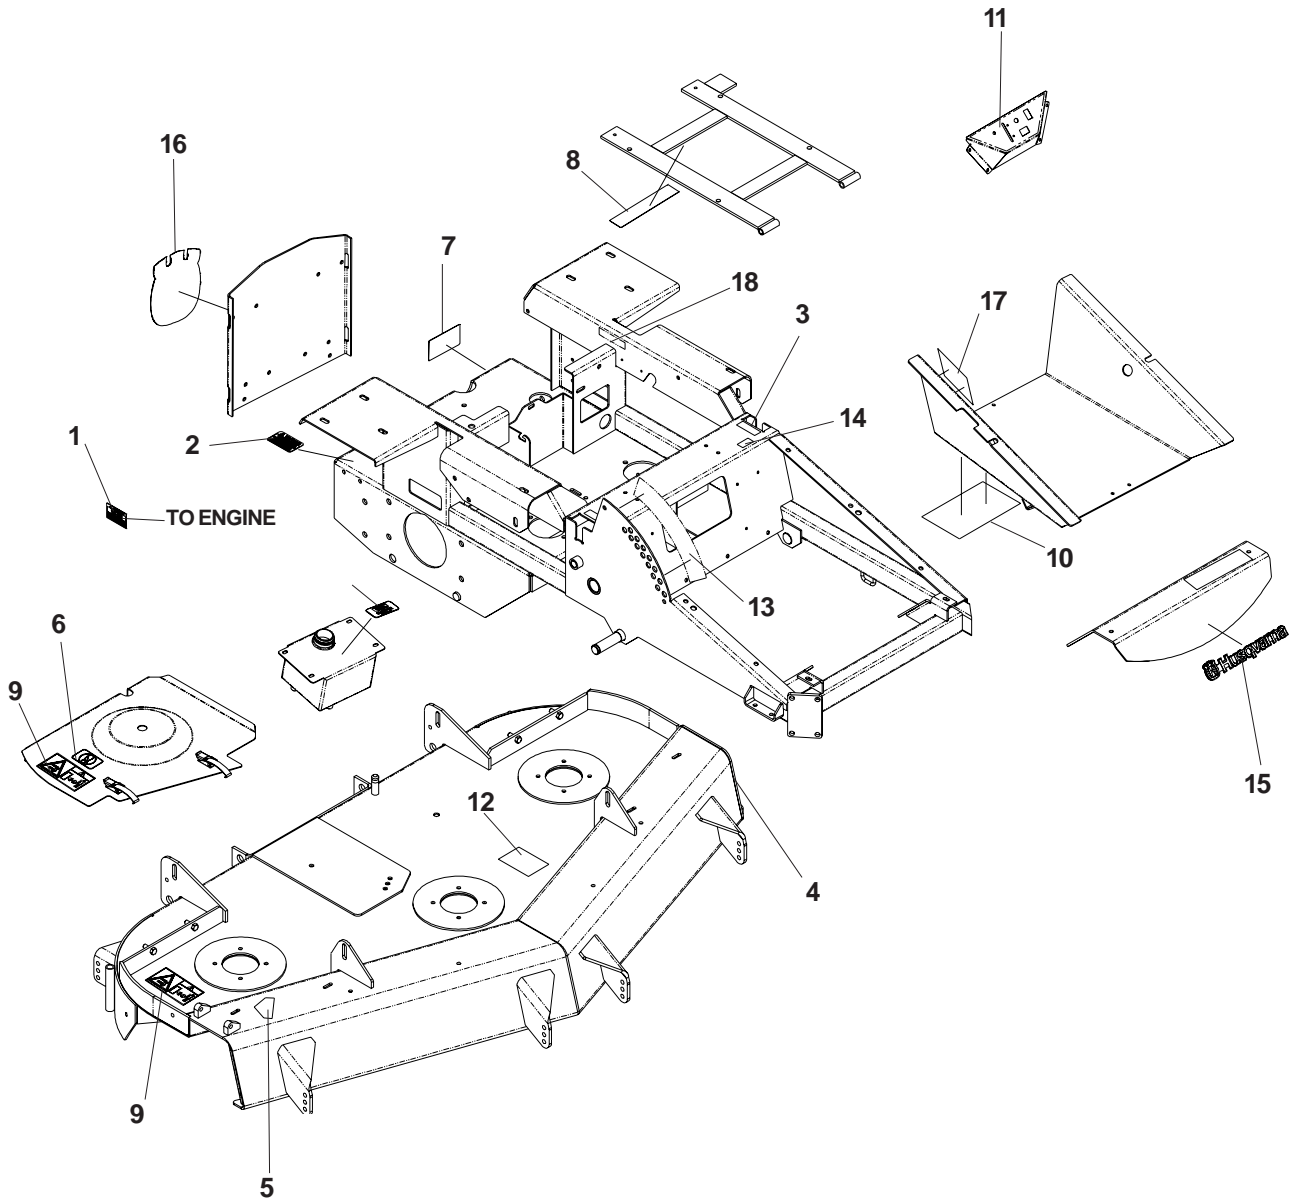

DECALS

DECALS

ITEM	PART NO.	QTY.	DESCRIPTION
1	539 100128	1	DECAL, EXHAUST
2	539 101881	1	DECAL, PROP 65
3	539 103333	2	DECAL, MOTION CONTROL
4	539 105071	1	DECAL, NASCAR
5	539 913010	1	DECAL, WARNING
6	539 105743	2	DECAL, EURO NO STEP
7	539 105744	1	DECAL, EURO DANGER, BELT
8	539 105745	1	DECAL, EURO BATTERY WARNING
9	539 105746	2	DECAL, EURO SEVERING
10	539 107289	1	DECAL, SERVICE
11	539 110956	1	DECAL, CONSOLE
12	539 110967	1	DECAL, BELT ROUTING
13	539 110973	1	DECAL, HEIGHT ADJUSTMENT
14	539 110974	1	DECAL, H.S.T.
15	539 111047	1	DECAL, HUSQVARNA
16	539 111055	1	DECAL, CROWN
17	539 111575	1	DECAL, WARNING
18	539 111597	1	DECAL, RELAYS
	539 102670	1	DECAL, FUEL VALVE (NOT SHOWN)
	539 105301	1	DECAL, MOBIL (NOT SHOWN)
	539 109909	1	DECAL, MICH SEAT, HUSQVARNA (NOT SHOWN)
	539 110278	1	DECAL, 80dba (NOT SHOWN)
	539 110279	1	DECAL, ECM (NOT SHOWN)