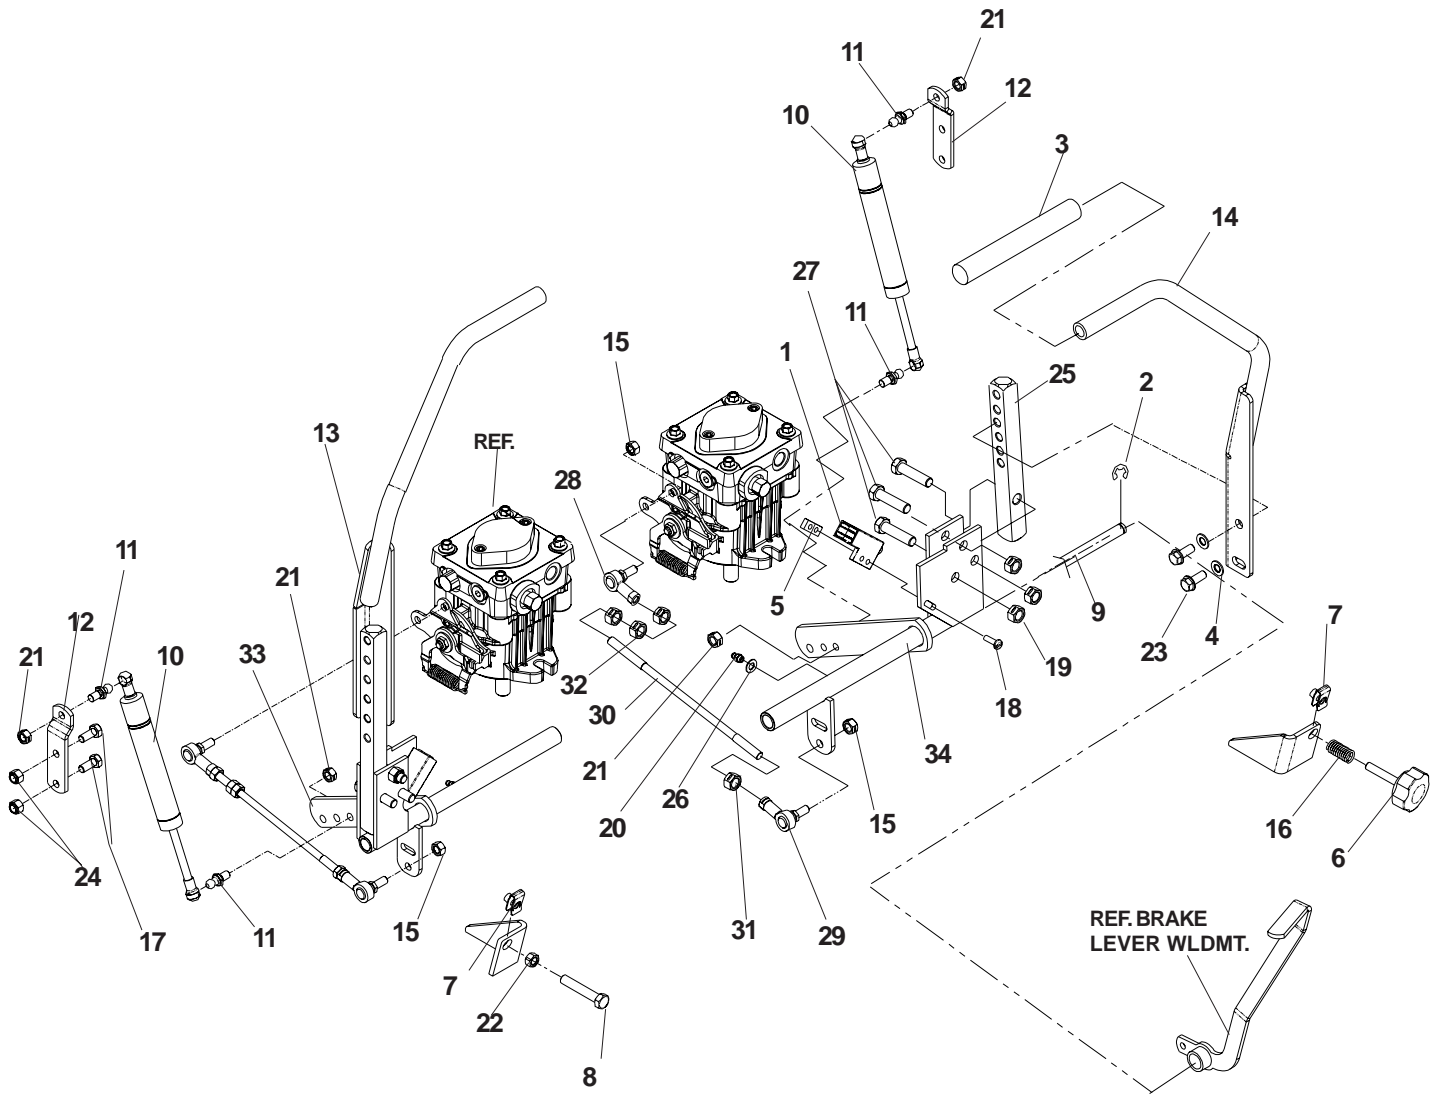

KOHLER 25 HP ENGINE ASSEMBLY

MODEL: 968999528

KOHLER 25 HP ENGINE ASSEMBLY

MODEL: 968999528

ITEM	PART NO.	QTY.	DESCRIPTION
1	539 101362	1	HOSE-DRAIN
2	539 101364	1	PLUG-OIL
3	539 104416	1	PIGTAIL, KOHLER
4	539 108212	1	FUEL LINE, 13"
5	539 106819	1	CLUTCH TIE DOWN
6	539 105406	1	CLUTCH
7	539 106957	2	SKID PLATE
8	539 106961	4	STRAP
9	539 112774	1	PULLEY
10	539 107271	10	RHSNB, 5/16-18 X 1, GR5
11	539 912757	1	KEY, 1/4 SQ X 1 1/4
12	539 990209	7	HCS, 5/16-18 X 1, GR5
13	539 990247	1	LOCKWASHER, 7/16
14	539 990669	4	HCS, 5/16-18 X 1 3/4, GR5
15	539 990692	10	WASHER, 5/16
16	539 990717	22	NUT, 5/16-18, NYLOC
17	539 991120	1	HCS, 7/16-20 X 2 1/2, GR5

MOTION CONTROL ASSEMBLY

MOTION CONTROL ASSEMBLY

ITEM	PART NO.	QTY.	DESCRIPTION
1	539 101080	1	SWITCH, INTERLOCK
2	539 101949	2	E-RING, 1/2
3	539 102592	2	CUSHION, DRIVE LEVER
4	539 102593	4	WASHER, 3/8, SPRING, SPEC
5	539 102678	1	NUT, #10-24
6	539 103003	1	ADJUSTMENT KNOB
7	539 104763	4	NUT, 5/16-18, U-TYPE, RETAINER
8	539 108394	1	HCS, 5/16-18 X 1 3/4, TPBLT, GR5
9	539 108659	1	CONTROL SHAFT
10	539 110606	2	DAMPENER
11	539 110607	4	BALL STUD
12	539 110811	2	DAMPENER ARM
13	539 110826	1	DRIVE LEVER, RIGHT
14	539 110827	1	DRIVE LEVER, LEFT
15	539 110943	4	NUT, 5/16, NYLOC
16	539 111039	1	COMPRESSION SPRING
17	539 976934	8	HCS, 5/16-18 X 3/4, GR5
18	539 976952	2	SCREW, #10-24 X 5/8, COMBO, SPEC
19	539 976979	4	NUT, 3/8-16, NYLOC
20	539 976998	2	ZERK, STRAIGHT, 1/4-28
21	539 990184	6	NUT, 5/16-18, CENTERLOCK
22	539 990196	1	NUT, 5/16-18
23	539 990563	4	HCS, 3/8-16 X 1, GR5
24	539 990717	26	NUT, 5/16-18, NYLOC
25	539 110638	2	ARM CONTROL SHAFT
26	539 103547	2	WASHER
27	539 990730	6	HCS, 3/8-16 X 1 3/4, GR5
28	539 110603	2	ROD END, SPHERICAL, RIGHT
29	539 110604	2	ROD END, SPHERICAL, LEFT
30	539 103264	2	LINKAGE
31	539 991073	2	NUT, 5/16, JAM, LH
32	539 990223	6	NUT, 5/16
33	539 111030	1	DRIVE CONTROL, RIGHT
34	539 111031	1	DRIVE CONTROL, LEFT