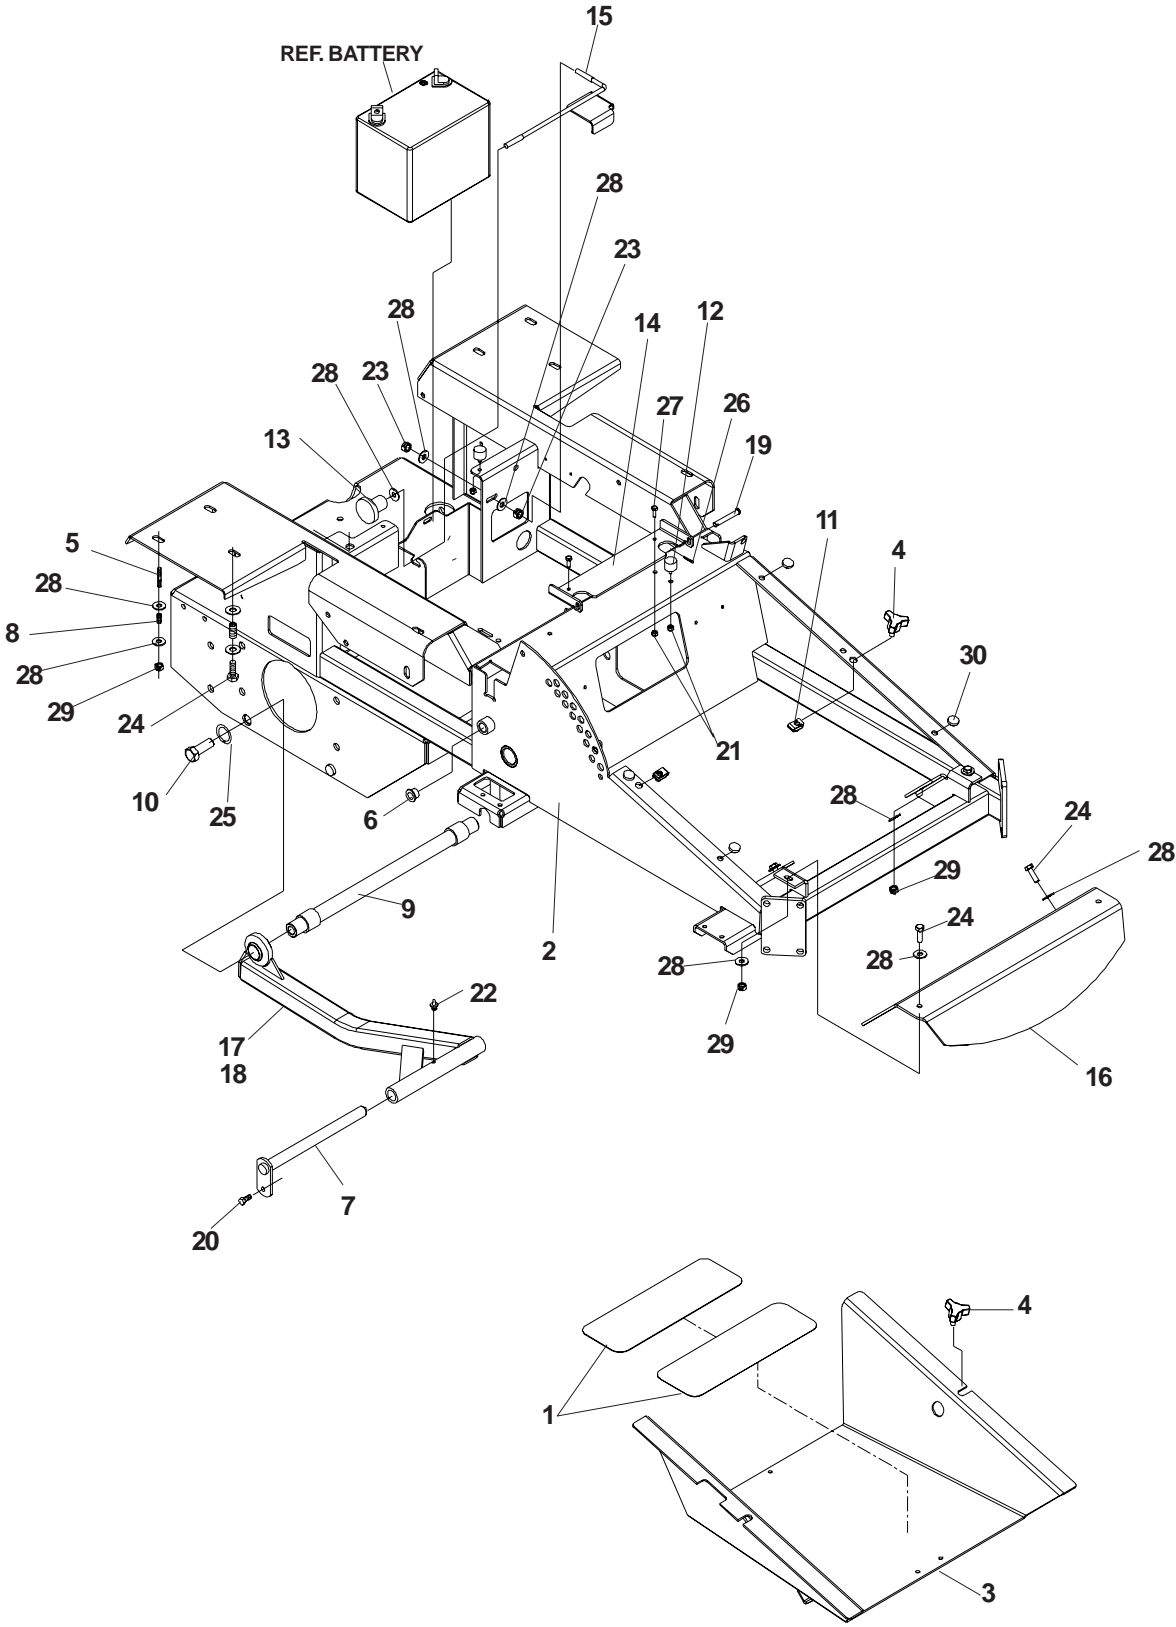

MAIN FRAME ASSEMBLY

MAIN FRAME ASSEMBLY

ITEM	PART NO.	QTY.	DESCRIPTION
1	539 977778	3	PAD-ADRASIVE
2	539 111098	1	FRAME W/DECALS
3	539 111573	1	FOOT PLATE W/DECALS
4	539 104411	2	KNOB W/STUD
5	539 102502	6	TANK-STUD FUEL
6	539 102519	2	BUSHING
7	539 102619	2	PIN, PIVOT
8	539 102845	8	SPRING, FUEL TANK
9	539 104197	1	STRUT MOUNT
10	539 104199	2	HCS, 5/8-11 X 2, GR5
11	539 104763	4	NUT, 5/16-18, U-TYPE
12	539 105039	4	MOUNT-STUD-PLATE
13	539 105169	1	KNOB
14	539 105224	1	SEAT BRACKET W/DECAL
15	539 106899	1	BATTERY HOLD DOWN
16	539 106941	1	FOOT REST
17	539 110806	1	STRUT, RIGHT
18	539 110807	1	STRUT, LEFT
19	539 110819	2	CLEVIS PIN, 3/8
20	539 976934	8	HCS, 5/16-18 X 3/4, GR5
21	539 976978	6	NUT, 1/4-20, NYLOC
22	539 976998	2	ZERK, STRAIGHT, 1/4-28
23	539 990184	6	NUT, 5/16-18, CENTERLOCK
24	539 990209	8	HCS, 5/16-18 X 1, GR5
25	539 990333	2	LOCKWASHER, 5/8
26	539 990365	5	PIN COTTER, 1/8 X 3/4
27	539 990580	2	HCS, 1/4-20 X 3/4, GR5
28	539 990692	27	WASHER, 5/16
29	539 990717	26	NUT, 5/16-18, NYLOC
30	539 102587	2	GROMMENT, BUMPER
	539 112654	1	FLOOR PAN PAD, MODEL 968999528 ONLY, (NOT SHOWN)
	539 112655	1	FOOT REST PAD, MODEL 968999528 ONLY, (NOT SHOWN)