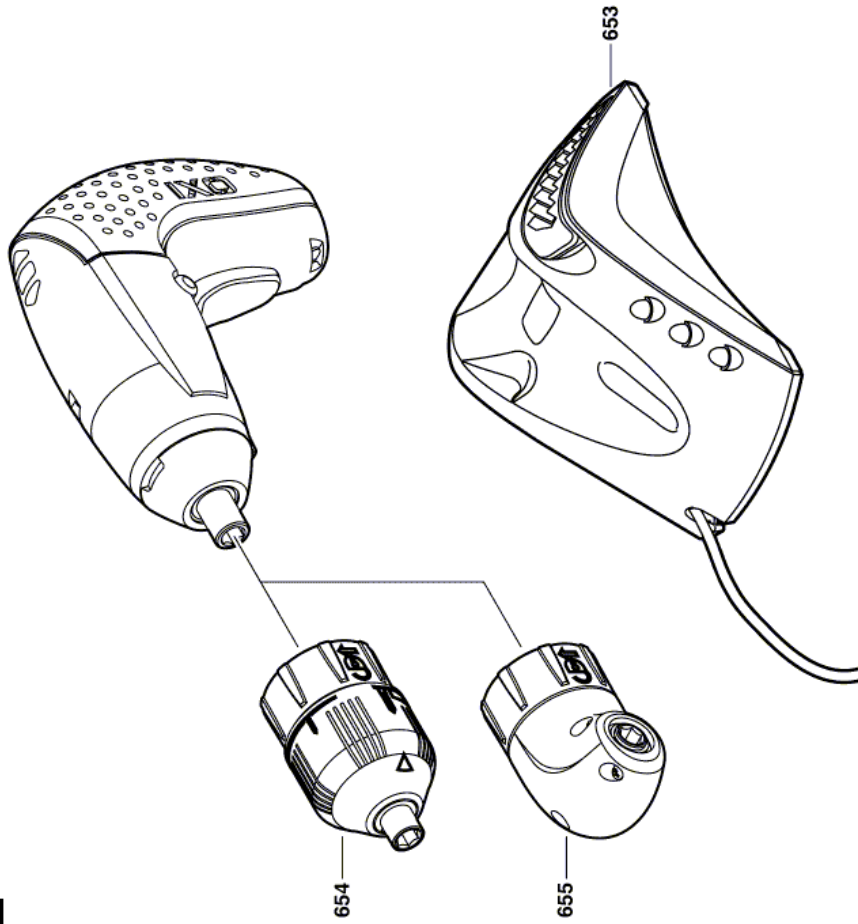

04.08.2015 |

Cordless Screw Driver - F 012 234 601 - IXO3

Item	Part Number	Description	Illustration	Price	Quantity	Price Group
653	2 607 225 299	Battery Charger USA 120/3,6V	1	-,-	1	29
654	2 609 002 363	Torque top part	1	-,-	1	29
655	2 609 002 364	Combi Angle Drive	1	-,-	1	29

Illustration - Type E

F 012 234 601
Stand } De-eg
Issue } 08-10-14
Abb./Fig. 1

Änderungen vorbehalten
Modifications reserved
Modificacions reserves
Salvo modificaciones

Information subject to change without further notice.