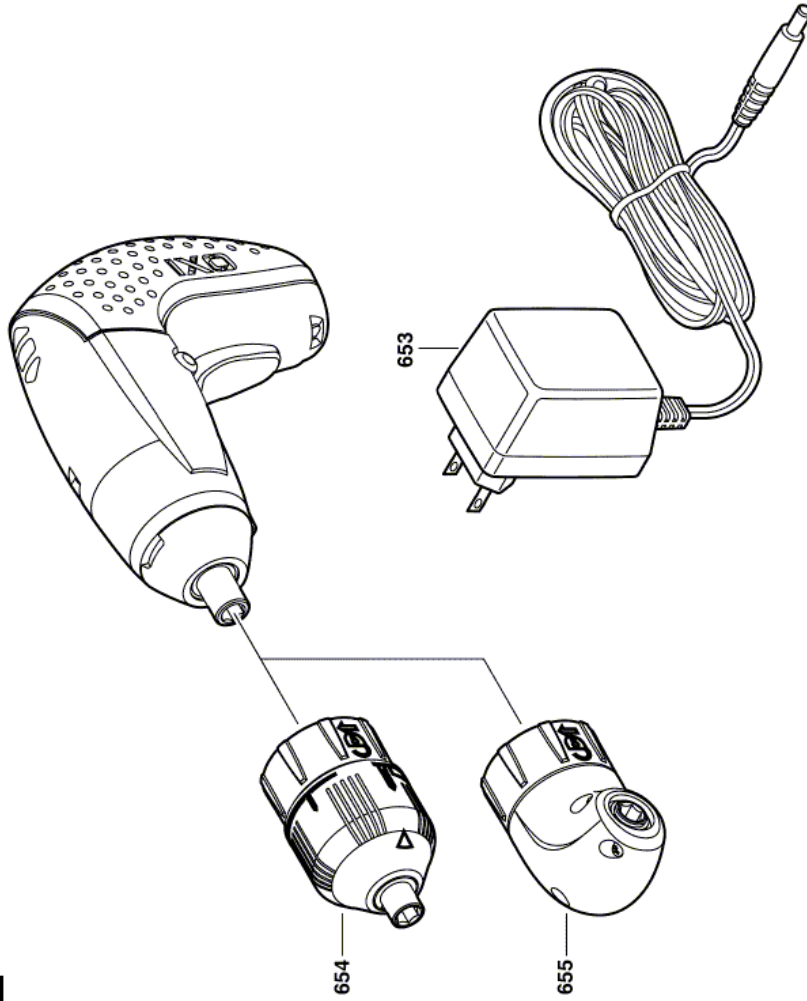

03.08.2015 |

Cordless Screw Driver - F 012 235 400 - IXO

Item	Part Number	Description	Illustration	Price	Quantity	Price Group
653	2 607 225 503	Fast Charger USA 120/3,6V		1	-,-	1 28
654	2 609 002 363	Torque top part		1	-,-	1 29
655	2 609 002 364	Combi Angle Drive		1	-,-	1 29

Illustration - Type E

F 012 234 602
Stand }
Issue } 08-10-14 **Abb./Fig. 1**

Änderungen vorbehalten
Modifications reserved
Modificacions reserves
Salvo modificaciones

Information subject to change without further notice.