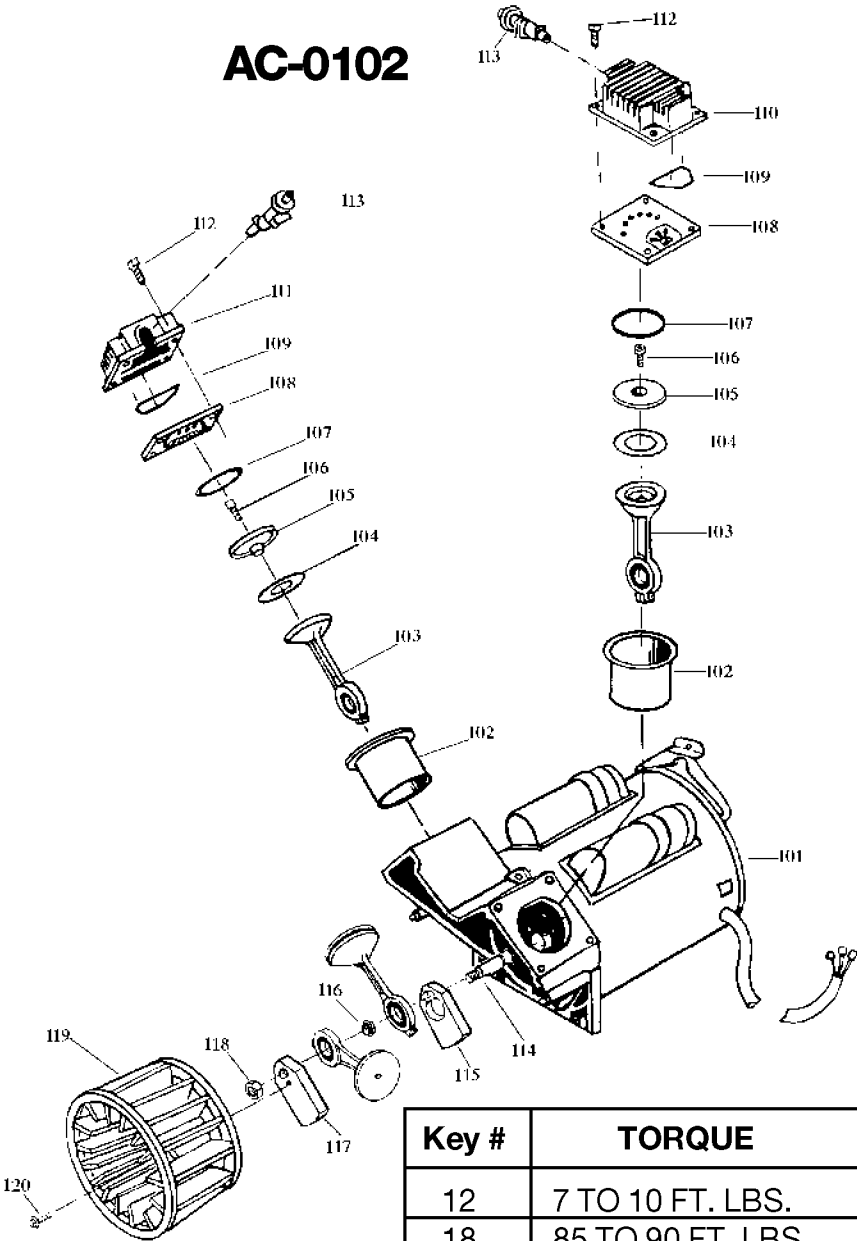

# AC-0102

Key #	TORQUE
12	7 TO 10 FT. LBS.
18	85 TO 90 FT. LBS.
20	75 TO 90 IN. LBS.
* TORQUE WRENCH MUST BE USED	

### Parts List for IRFTV660V Type 3

Item Number	Part Number	Description	Qty Required
1	DAC-244	SHROUD FRONT TWIN CY	1
2	DAC-243	SHROUD REAR TWIN CYL	1
3	SSF-553-1	SCREW #10-24X.563 TH	3
4	SSG-3102	ORING .176 X .070 IS	3
5	ACG-13	COVER INTAKE MUFFLER	1
6	ACG-12	ELEMENT FILTER INTAK	1
7	SSF-554	SCREW #10-14X2.50 PA	2
8	000000-00	No Longer Available	1
9	AC-0099	TUBE OUTLET .375OD A	1
10	SSP-7813	ASSY NUT SLEEVE 3/8	1
12	SSP-7821-1	NUT .563-18 UNF HEX	3
13	SSG-3105	ORING 306/296ID 073/	3
14	A19711	VALVE CHECK 1/2NPT X	1
15	SS-8553	CONNECTOR BODY	1
16	SSP-7811	ASSY NUT SLEEVE 1/4	2
17	000000-00	No Longer Available	1
19	000000-00	No Longer Available	1
20	33821-00	BUSHING	1
20	438010040063	HEYCO BUSHINGS	1
21	GA-360-B	GAUGE 300 PSI BACK M	1
22	97503734	VALVE SAFETY 150 .12	1
23	SS-2072-1	NIPPLE .375 NPT X 1.	1
24	SSV-812	VALVE GLOBE 200 PSI	1
25	AC-0217	MANIFOLD	1
26	ACG-18	CUP SADDLE MOUNT	2
27	SSF-990	SCREW .250-20X1.25 U	2
28	ACG-19	ISOLATOR 3 POINT MOU	3

### Parts List for IRFTV660V Type 3

Item Number	Part Number	Description	Qty Required
30	N286039	DRAIN VALVE	1
101	000000-00	No Longer Available	1
102	K-0650	KIT COMP RING REPLAC	1
103	A02743	KIT CONNECTING ROD	1
104	K-0650	KIT COMP RING REPLAC	1
105	ACG-29	CAP CONNECTING ROD C	2
106	SSF-3158-1	SCREW #10-24X.750 TH	1
107	SSG-8156	ORING 2.759/2.719ID	2
108	Z-AC-0032	ASSY VALVE PLATE	2
109	ACG-45	ORING P/L HEAD	2
110	AC-0037	HEAD 3/8 OUTLET FRON	1
111	AC-0038	HEAD 3/8 OUTLET FRON	1
112	SSF-927	SCREW .250-20X1.125	8
113	ACG-11	MUFFLER INTAKE 2 CYL	2
114	ACG-8	PIN ECCENTRIC	1
115	000000-00	No Longer Available	1
116	ACG-9	WASHER ALIGN	1
117	000000-00	No Longer Available	1
118	ACG-23	NUT .500-20 UNF-2A H	1
119	ACG-22	FAN RADIAL 6.0 OD	1
120	39124607	SCREW .250-20X.625 H	1
856	A02743	KIT CONNECTING ROD	1
856	KK-4315	KIT VALVE REPLACEMEN	1
856	K-0650	KIT COMP RING REPLAC	1