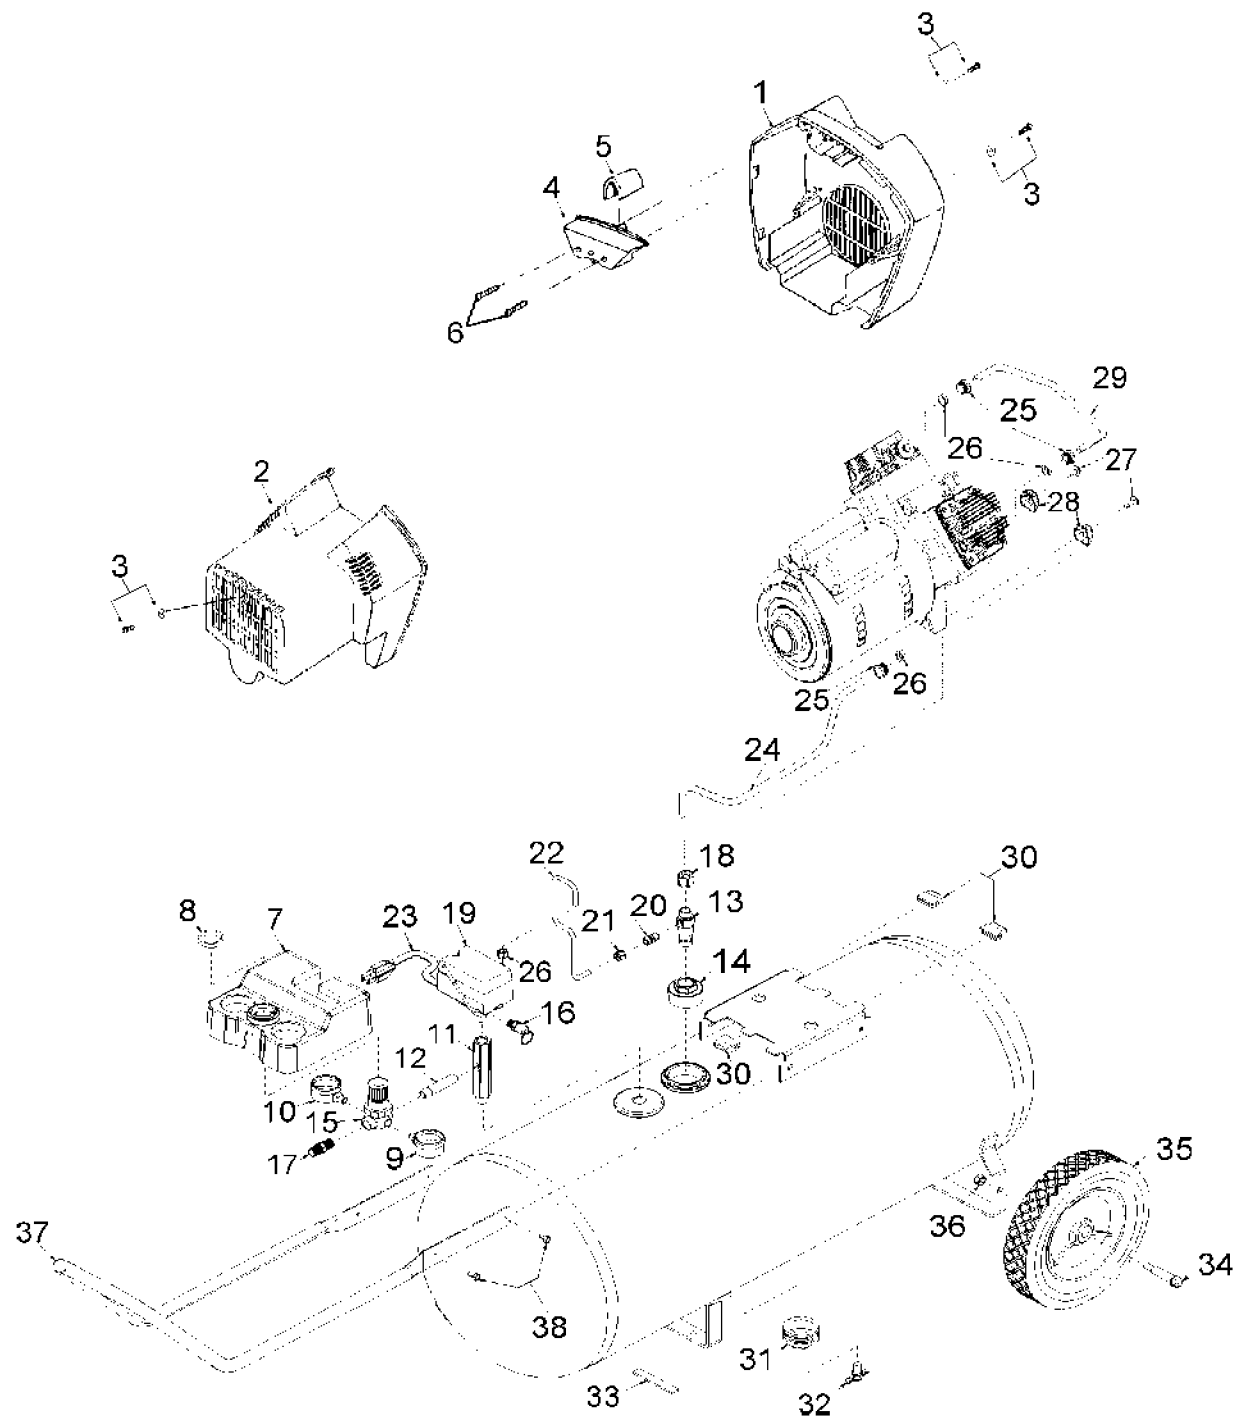

AC-0102

Key #	TORQUE
12	7 TO 10 FT. LBS.
18	85 TO 90 FT. LBS.
20	75 TO 90 IN. LBS.
* TORQUE WRENCH MUST BE USED	

Parts List for IRFTV630 Type 0

Item Number	Part Number	Description	Qty Required
1	DAC-244	SHROUD FRONT TWIN CY	1
2	DAC-243	SHROUD REAR TWIN CYL	1
3	ACG-408	ASSY FASTENER	3
4	ACG-13	COVER INTAKE MUFFLER	1
5	ACG-12	ELEMENT FILTER INTAK	1
6	SSF-554	SCREW #10-14X2.50 PA	2
7	000000-00	No Longer Available	1
8	CAC-61	RING PANEL MOUNTING	1
9	AC-0009-1	GAUGE RIGHT HAND	1
10	Z-AC-0010-1	GAUGE LEFT HAND	1
11	AC-0027-2	STANDPIPE BRASS MALE	1
12	SSP-480	NIPPLE 1/4-18 NPT X	1
13	A19711	VALVE CHECK 1/2NPT X	1
14	000000-00	No Longer Available	1
15	AC-0007	REGULATOR 4PORT P1P2	1
16	97503734	VALVE SAFETY 150 .12	1
17	D26889	ADAPTER .25 NPT X .2	1
18	SSP-7813	ASSY NUT SLEEVE 3/8	1
19	5140112-18	PRESSURE SWITCH	1
20	SS-8553	CONNECTOR BODY	1
21	SSP-7811	ASSY NUT SLEEVE 1/4	2
22	AC-0028	TUBE PRES REL .250OD	1
23	SUDL-415-1	ASSY CORD POWER ST	1
24	AC-0126	TUBE OUTLET .375OD A	1
25	SSP-7821-1	NUT .563-18 UNF HEX	3
26	SSG-3105	ORING 306/296ID 073/	3
27	SSF-990	SCREW .250-20X1.25 U	2