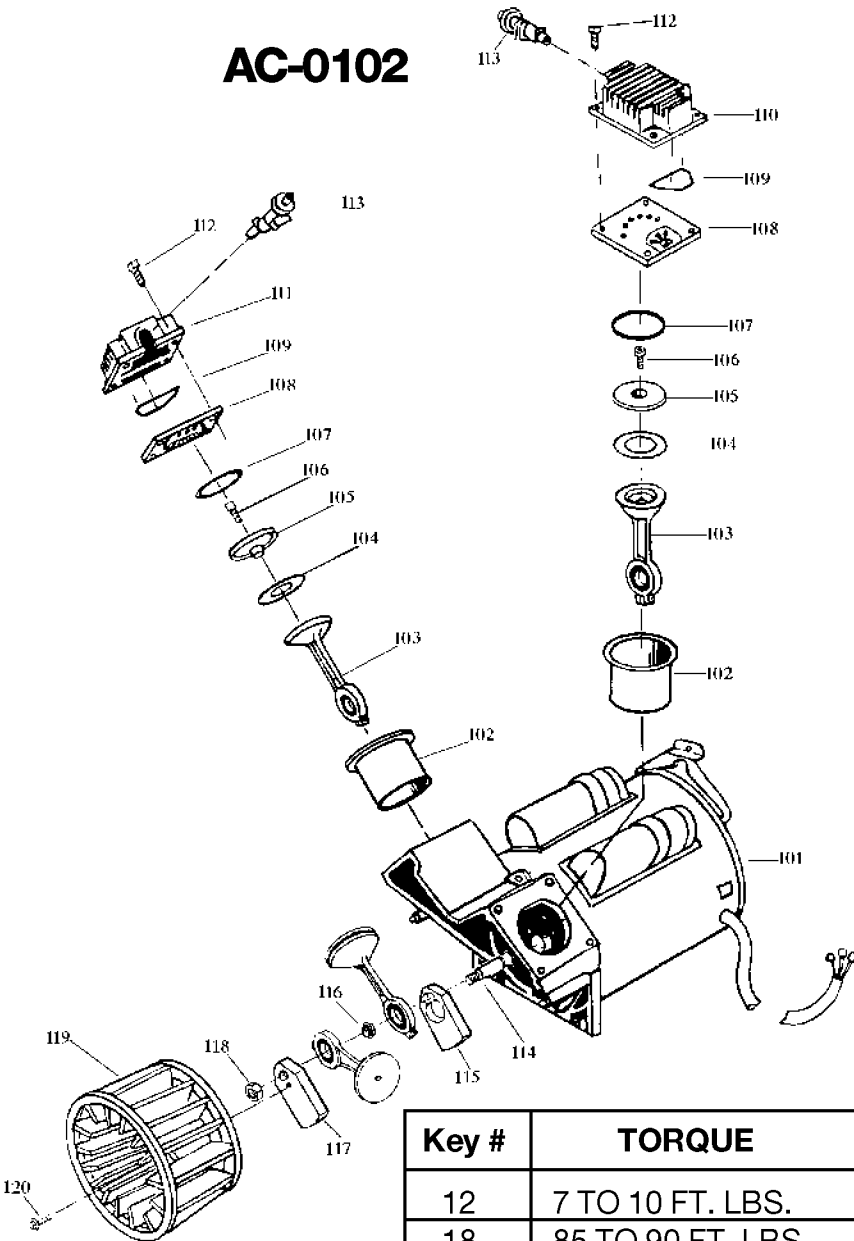

AC-0102

Key #	TORQUE
12	7 TO 10 FT. LBS.
18	85 TO 90 FT. LBS.
20	75 TO 90 IN. LBS.
* TORQUE WRENCH MUST BE USED	

Parts List for IRFTV630 Type 0

Item Number	Part Number	Description	Qty Required
1	DAC-244	SHROUD FRONT TWIN CY	1
2	DAC-243	SHROUD REAR TWIN CYL	1
3	ACG-408	ASSY FASTENER	3
4	ACG-13	COVER INTAKE MUFFLER	1
5	ACG-12	ELEMENT FILTER INTAK	1
6	SSF-554	SCREW #10-14X2.50 PA	2
7	000000-00	No Longer Available	1
8	CAC-61	RING PANEL MOUNTING	1
9	AC-0009-1	GAUGE RIGHT HAND	1
10	Z-AC-0010-1	GAUGE LEFT HAND	1
11	AC-0027-2	STANDPIPE BRASS MALE	1
12	SSP-480	NIPPLE 1/4-18 NPT X	1
13	A19711	VALVE CHECK 1/2NPT X	1
14	000000-00	No Longer Available	1
15	AC-0007	REGULATOR 4PORT P1P2	1
16	97503734	VALVE SAFETY 150 .12	1
17	D26889	ADAPTER .25 NPT X .2	1
18	SSP-7813	ASSY NUT SLEEVE 3/8	1
19	5140112-18	PRESSURE SWITCH	1
20	SS-8553	CONNECTOR BODY	1
21	SSP-7811	ASSY NUT SLEEVE 1/4	2
22	AC-0028	TUBE PRES REL .250OD	1
23	SUDL-415-1	ASSY CORD POWER ST	1
24	AC-0126	TUBE OUTLET .375OD A	1
25	SSP-7821-1	NUT .563-18 UNF HEX	3
26	SSG-3105	ORING 306/296ID 073/	3
27	SSF-990	SCREW .250-20X1.25 U	2