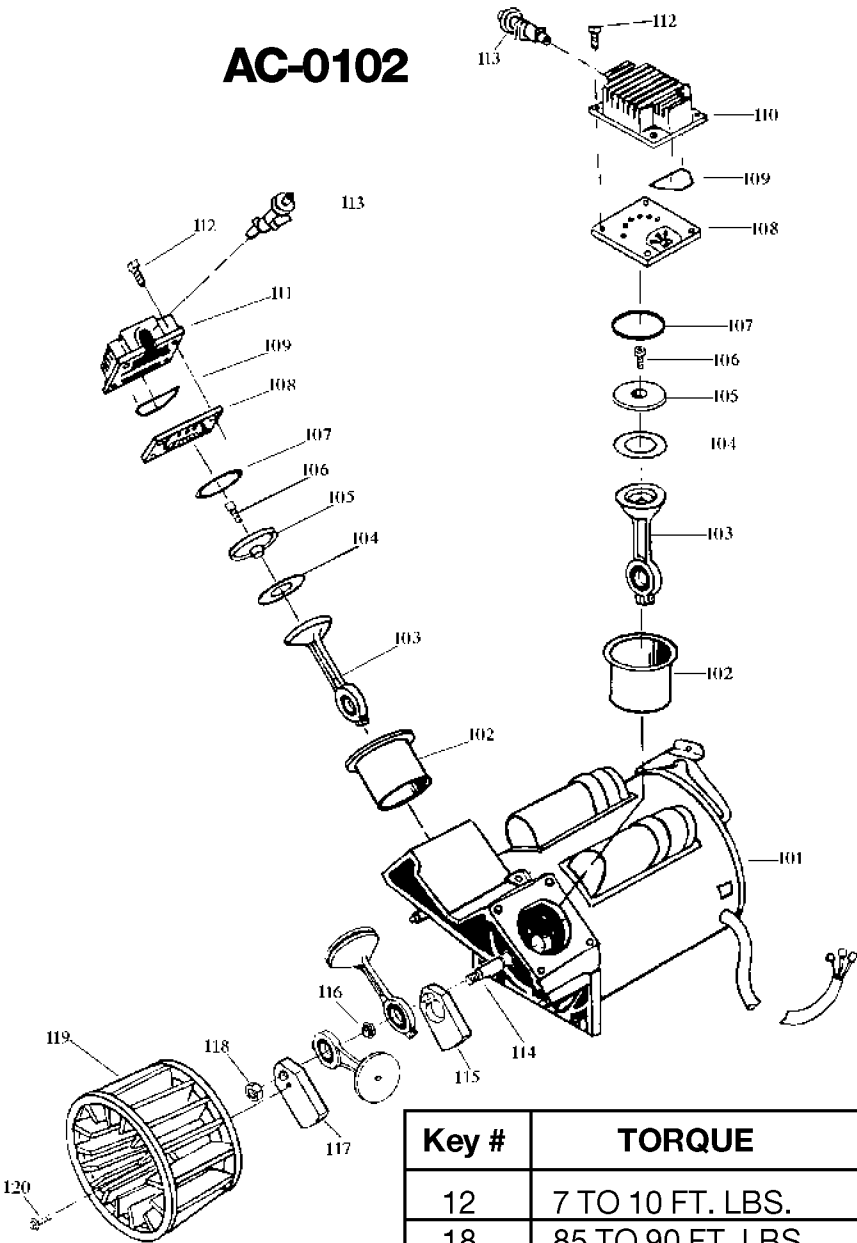

AC-0102

Key #	TORQUE
12	7 TO 10 FT. LBS.
18	85 TO 90 FT. LBS.
20	75 TO 90 IN. LBS.
* TORQUE WRENCH MUST BE USED	

Parts List for IRFCTV660V Type 3

Item Number	Part Number	Description	Qty Required
1	DAC-243	SHROUD REAR TWIN CYL	1
2	DAC-244	SHROUD FRONT TWIN CY	1
3	SSF-553-1	SCREW #10-24X.563 TH	3
4	SSG-3102	ORING .176 X .070 IS	3
5	ACG-13	COVER INTAKE MUFFLER	1
6	ACG-12	ELEMENT FILTER INTAK	1
7	SSF-554	SCREW #10-14X2.50 PA	2
8	000000-00	No Longer Available	1
9	AC-0099	TUBE OUTLET .375OD A	1
10	SSP-7813	ASSY NUT SLEEVE 3/8	1
12	SSP-7821-1	NUT .563-18 UNF HEX	3
13	SSG-3105	ORING 306/296ID 073/	3
14	A19711	VALVE CHECK 1/2NPT X	1
15	SS-8553	CONNECTOR BODY	1
16	SSP-7811	ASSY NUT SLEEVE 1/4	2
17	000000-00	No Longer Available	1
19	000000-00	No Longer Available	1
20	33821-00	BUSHING	1
20	438010040063	HEYCO BUSHINGS	1
21	GA-360-B	GAUGE 300 PSI BACK M	1
22	97503734	VALVE SAFETY 150 .12	1
23	SS-2072-1	NIPPLE .375 NPT X 1.	1
24	SSV-812	VALVE GLOBE 200 PSI	1
25	AC-0217	MANIFOLD	1
26	ACG-18	CUP SADDLE MOUNT	2
27	SSF-990	SCREW .250-20X1.25 U	2
28	ACG-19	ISOLATOR 3 POINT MOU	3

Parts List for IRFCTV660V Type 3

Item Number	Part Number	Description	Qty Required
30	N286039	DRAIN VALVE	1
101	000000-00	No Longer Available	1
102	K-0650	KIT COMP RING REPLAC	1
103	A02743	KIT CONNECTING ROD	1
104	K-0650	KIT COMP RING REPLAC	1
105	ACG-29	CAP CONNECTING ROD C	2
106	SSF-3158-1	SCREW #10-24X.750 TH	1
107	SSG-8156	ORING 2.759/2.719ID	2
108	Z-AC-0032	ASSY VALVE PLATE	2
109	ACG-45	ORING P/L HEAD	2
110	AC-0037	HEAD 3/8 OUTLET FRON	1
111	AC-0038	HEAD 3/8 OUTLET FRON	1
112	SSF-927	SCREW .250-20X1.125	8
113	ACG-11	MUFFLER INTAKE 2 CYL	2
114	ACG-8	PIN ECCENTRIC	1
115	000000-00	No Longer Available	1
116	ACG-9	WASHER ALIGN	1
117	000000-00	No Longer Available	1
118	ACG-23	NUT .500-20 UNF-2A H	1
119	ACG-22	FAN RADIAL 6.0 OD	1
120	39124607	SCREW .250-20X.625 H	1
856	A02743	KIT CONNECTING ROD	1
856	KK-4315	KIT VALVE REPLACEMEN	1
856	K-0650	KIT COMP RING REPLAC	1