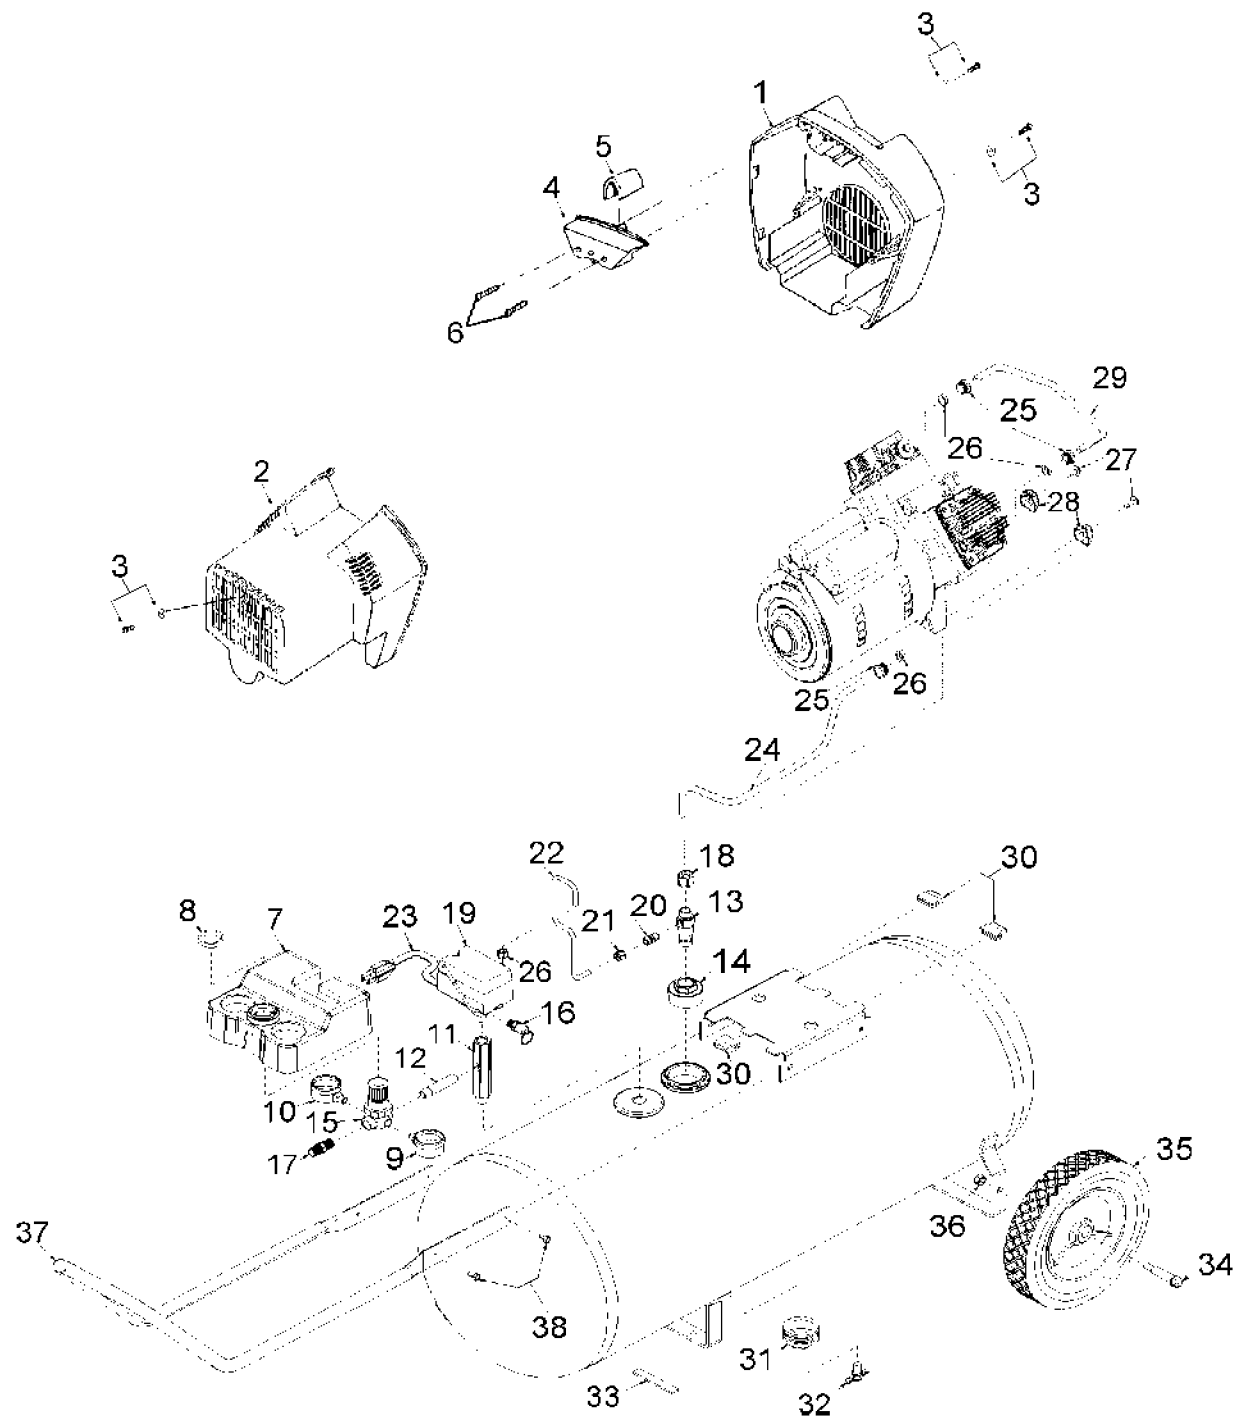

# AC-0102

Key #	TORQUE
12	7 TO 10 FT. LBS.
18	85 TO 90 FT. LBS.
20	75 TO 90 IN. LBS.
* TORQUE WRENCH MUST BE USED	

## Parts List for IRFCTV630 Type 0

Item Number	Part Number	Description	Qty Required
1	DAC-244	SHROUD FRONT TWIN CY	1
2	DAC-243	SHROUD REAR TWIN CYL	1
3	ACG-408	ASSY FASTENER	3
4	ACG-13	COVER INTAKE MUFFLER	1
5	ACG-12	ELEMENT FILTER INTAK	1
6	SSF-554	SCREW #10-14X2.50 PA	2
7	000000-00	No Longer Available	1
8	CAC-61	RING PANEL MOUNTING	1
9	AC-0009-1	GAUGE RIGHT HAND	1
10	Z-AC-0010-1	GAUGE LEFT HAND	1
11	AC-0027-2	STANDPIPE BRASS MALE	1
12	SSP-480	NIPPLE 1/4-18 NPT X	1
13	A19711	VALVE CHECK 1/2NPT X	1
14	000000-00	No Longer Available	1
15	AC-0007	REGULATOR 4PORT P1P2	1
16	97503734	VALVE SAFETY 150 .12	1
17	D26889	ADAPTER .25 NPT X .2	1
18	SSP-7813	ASSY NUT SLEEVE 3/8	1
19	5140112-18	PRESSURE SWITCH	1
20	SS-8553	CONNECTOR BODY	1
21	SSP-7811	ASSY NUT SLEEVE 1/4	2
22	AC-0028	TUBE PRES REL .250OD	1
23	SUDL-415-1	ASSY CORD POWER ST	1
24	AC-0126	TUBE OUTLET .375OD A	1
25	SSP-7821-1	NUT .563-18 UNF HEX	3
26	SSG-3105	ORING 306/296ID 073/	3
27	SSF-990	SCREW .250-20X1.25 U	2