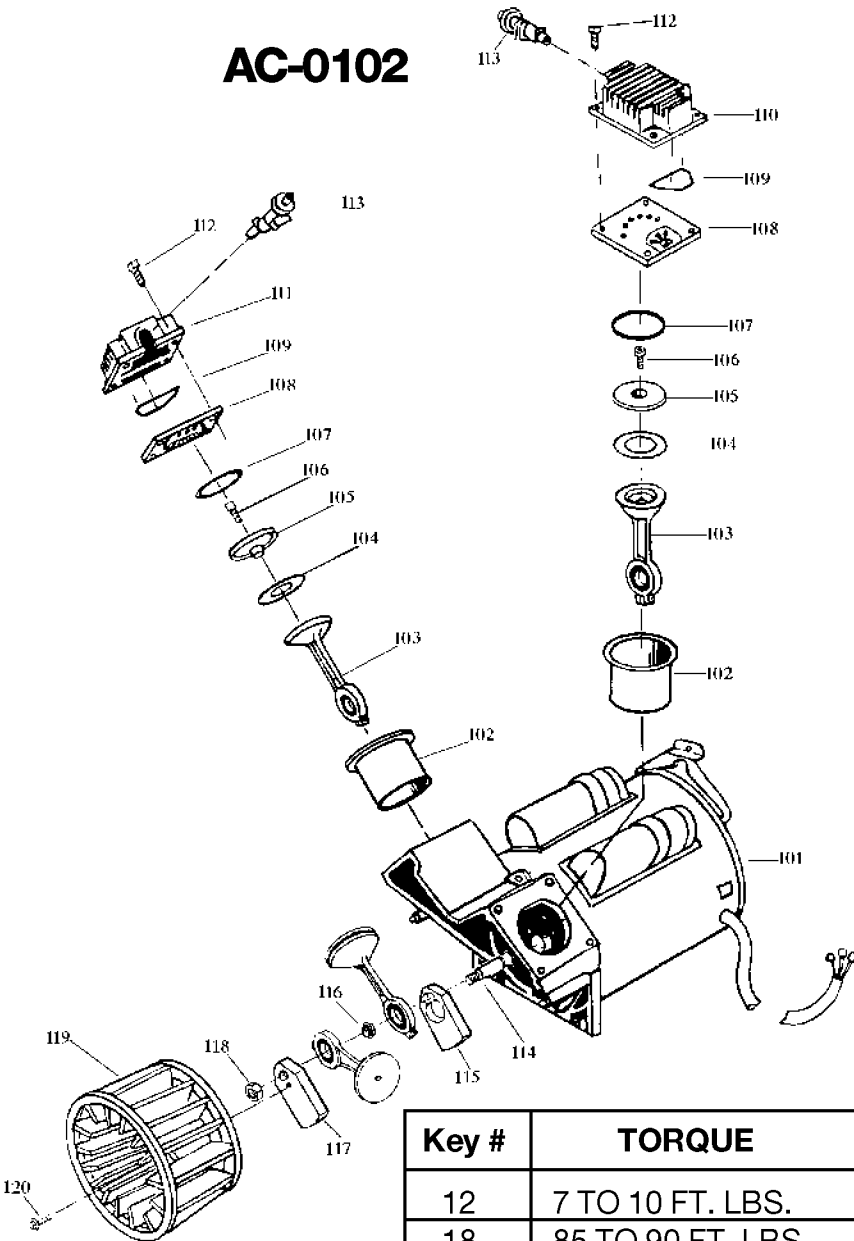

AC-0102

Key #	TORQUE
12	7 TO 10 FT. LBS.
18	85 TO 90 FT. LBS.
20	75 TO 90 IN. LBS.
* TORQUE WRENCH MUST BE USED