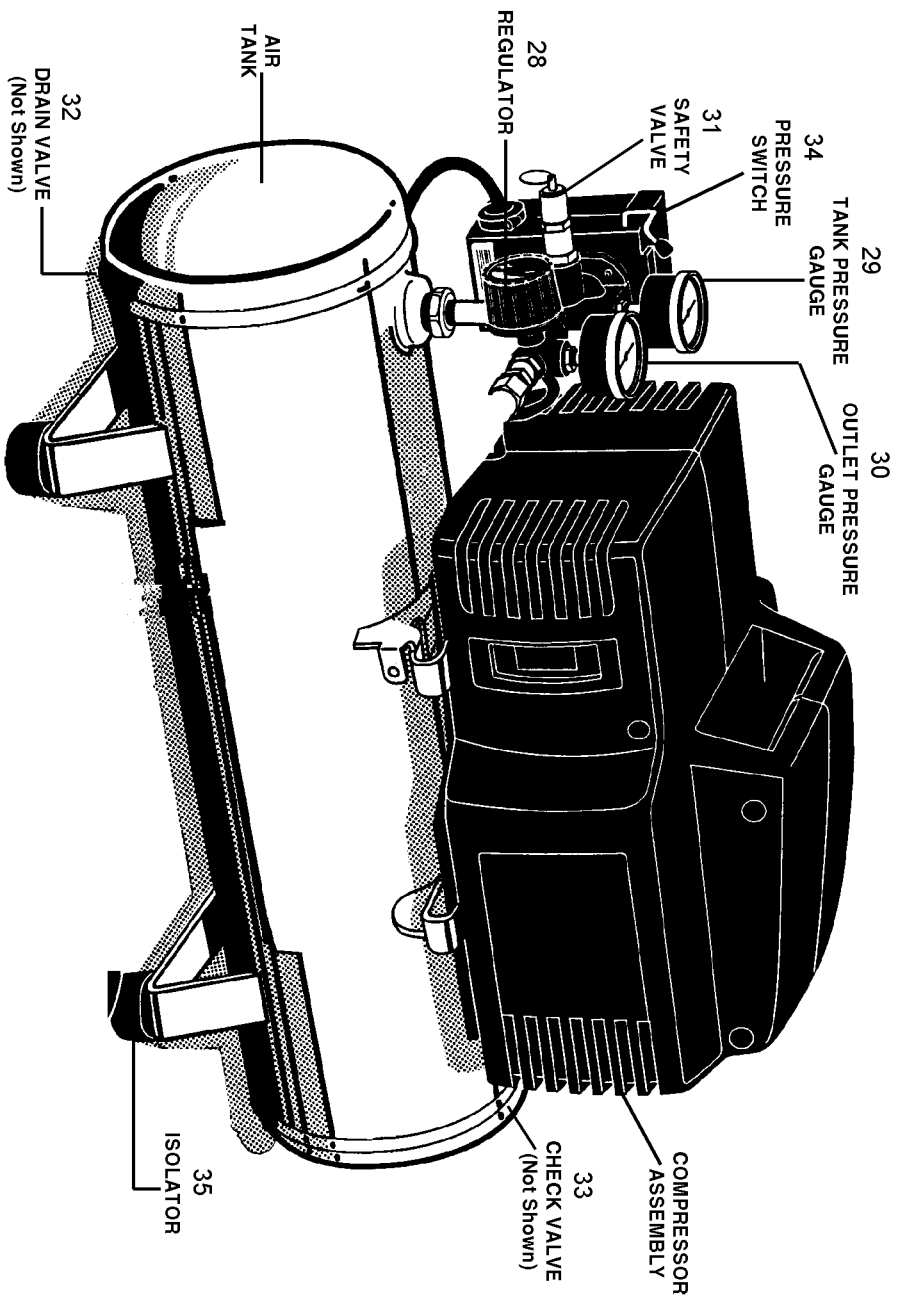

\*POWER CORD (GREEN)  
GROUND WIRE

## Parts List for IRFA125 Type 1

Item Number	Part Number	Description	Qty Required
1	SSF-995	SCREW #10-24X.875 HH	4
2	CAC-1196	HEAD UMC	1
3	N044359	TUBE SEAL	1
4	Z-D24819	GASKET HEAD UMC GRAP	1
5	N017592SV	VALVE PLATE ASSY	1
6	SSG-8169	ORING 2.132/2.096ID	1
7	DAC-269	TUBE OUTLET 2.5G UMC	1
8	N036518	CON ROD ASSY	1
9	A19123	SCREW	1
10	N036518	CON ROD ASSY	1
11	000000-00	No Longer Available	1
12	AC-0815	BELT TIMING DAYCO	1
13	D25731	ISOLATOR PUMP	1
14	000000-00	No Longer Available	1
16	CAC-1211	HOUSING ISOLATOR	1
17	000000-00	No Longer Available	1
18	000000-00	No Longer Available	1
19	AC-0206	TUBE ISOLATOR	1
20	000000-00	No Longer Available	1
21	000000-00	No Longer Available	1
22	SSF-3156	SCREW #10-9X.500 THD	4
23	CAC-1206-1	CLAMP HOSE .250 ID H	1
25	SUDL-9-1	SCREW #8-32X.375/.34	1
27	SSF-621	SCREW .250-14X.625 F	1
28	CAC-4296-1	REGULATOR 3PORT P2 L	1
29	Z-D23004	GAUGE 1.5OD 200PSI .	1
30	Z-D23004	GAUGE 1.5OD 200PSI .	1

## Parts List for IRFA125 Type 1

Item Number	Part Number	Description	Qty Required
31	TIA-4150	VALVE SAFETY 150 .25	1
32	N286039	DRAIN VALVE	1
33	D24879	VALVE CHECK 1/2NPT X	1
34	Z-DAC-4105-2	SWITCH PRESS 4PORT 1	1
35	SST-5314-1	BUMPER RECESS RUBBER	4
856	N036518	CON ROD ASSY	1
856	000000-00	No Longer Available	1
856	KK-4929	KIT FASTENER	1