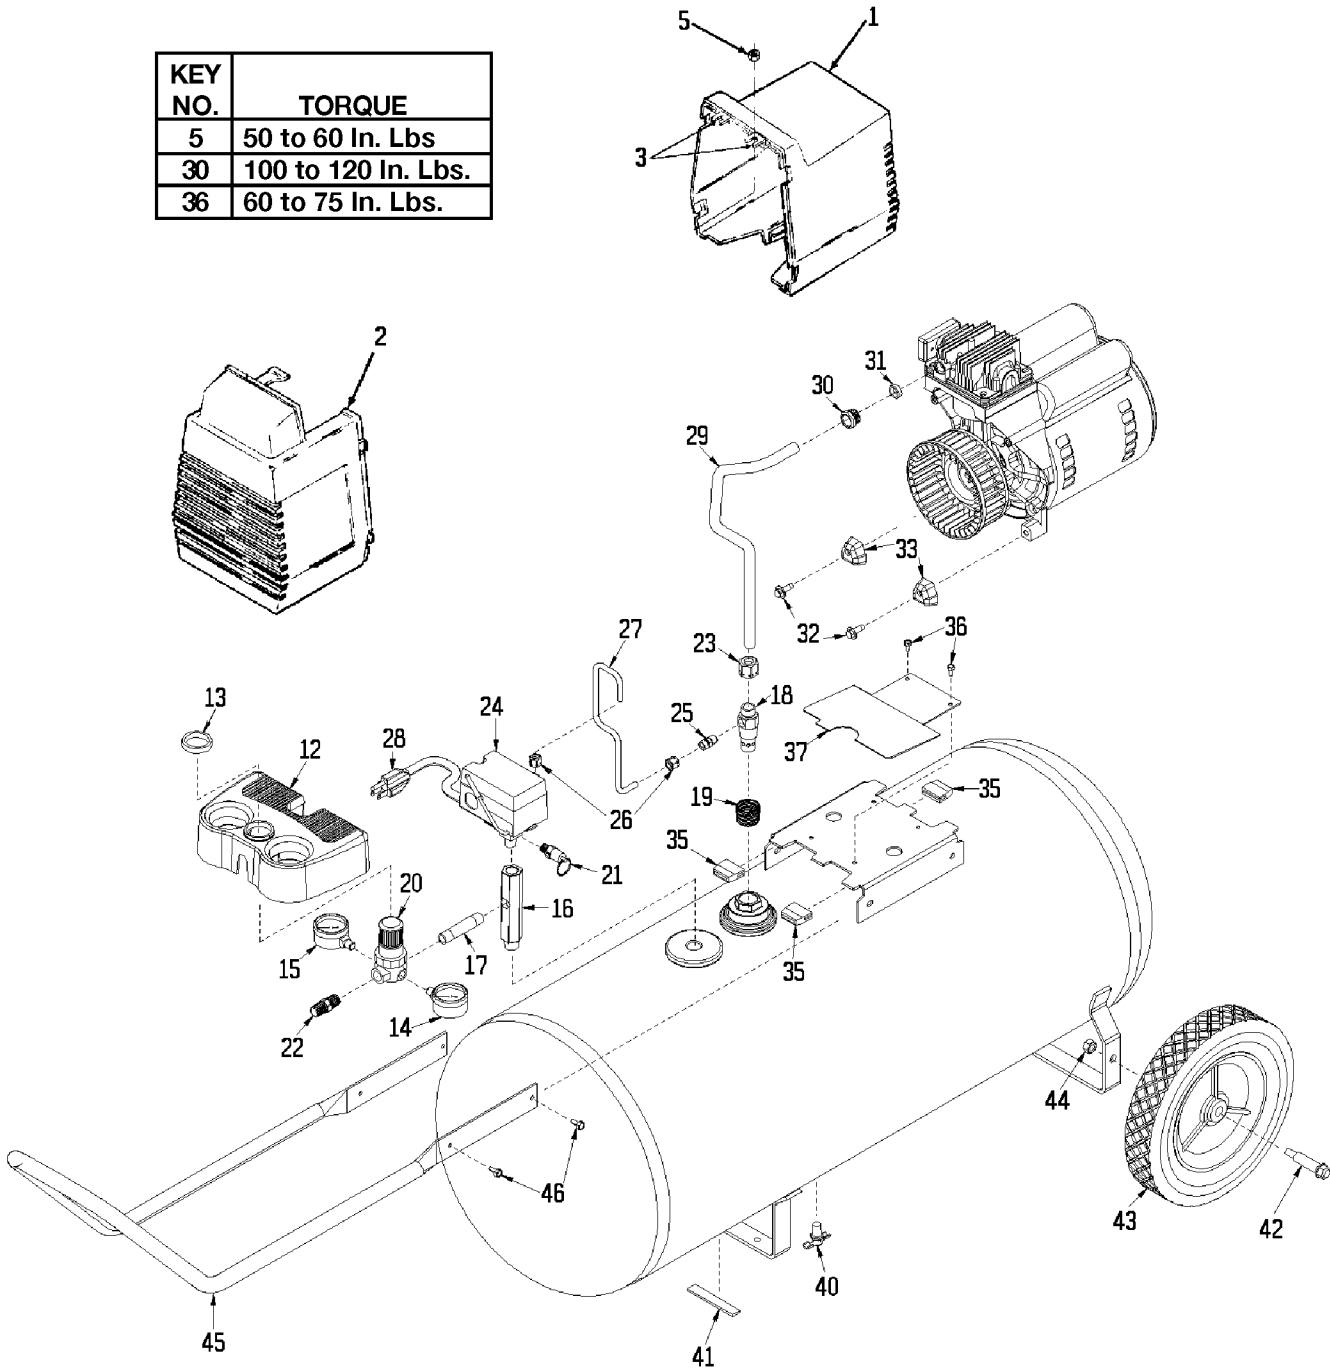

KEY NO.	TORQUE
5	50 to 60 In. Lbs
30	100 to 120 In. Lbs.
36	60 to 75 In. Lbs.

Parts List for IRF312 Type 5

Item Number	Part Number	Description	Qty Required
1	000000-00	No Longer Available	1
2	AC-0078	SHROUD FRONT BLK	1
3	CAC-1121	BRACKET SHROUD	2
4	CAC-1080	TRAY TOOL	1
5	038738-00	NUT	2
12	000000-00	No Longer Available	1
13	CAC-61	RING PANEL MOUNTING	1
14	AC-0009-1	GAUGE RIGHT HAND	1
15	Z-AC-0010-1	GAUGE LEFT HAND	1
16	AC-0027-2	STANDPIPE BRASS MALE	1
17	SSP-480	NIPPLE 1/4-18 NPT X	1
18	A19711	VALVE CHECK 1/2NPT X	1
19	SSP-490-1	BUSHING FACE 3/4 X 1	1
20	AC-0007	REGULATOR 4PORT P1P2	1
21	97503734	VALVE SAFETY 150 .12	1
22	D26889	ADAPTER .25 NPT X .2	1
23	SSP-7813	ASSY NUT SLEEVE 3/8	1
24	5140112-18	PRESSURE SWITCH	1
25	SS-8553	CONNECTOR BODY	1
26	SSP-7811	ASSY NUT SLEEVE 1/4	2
27	AC-0160	TUBE PRES REL .250OD	1
28	SUDL-403-1	ASSY CORD POWER SJT	1
29	AC-0125	TUBE OUTLET .375OD A	1
30	SSP-7821-1	NUT .563-18 UNF HEX	3
31	SSG-3105	ORING 306/296ID 073/	1
32	91895680	SCREW .250-20X.750 H	2
33	ACG-18	CUP SADDLE MOUNT	2

Parts List for IRF312 Type 5

Item Number	Part Number	Description	Qty Required
35	ACG-19	ISOLATOR 3 POINT MOU	1
36	SSF-953-ZN	SCREW #10X.625 HHW S	2
37	AC-0047	GUARD FAN	1
40	N286039	DRAIN VALVE	1
41	SUDL-6-1	STRIP RUBBER FOOT	1
42	CAC-60	BOLT .375-16X2.25 UN	2
43	D23138	WHEEL 9 BLACK SEMI-P	2
44	SSF-8080-ZN	NUT .375-16 UNC-2B H	2
45	000000-00	No Longer Available	1
46	SSF-981	SCREW .250-14X.500 H	4
50	KK-4981	KIT MUFFLER FILTER	1
51	DAC-143	FILTER INTAKE	1
52	KK-4981	KIT MUFFLER FILTER	1
53	KK-4981	KIT MUFFLER FILTER	1
54	000000-00	No Longer Available	1
55	000000-00	No Longer Available	1
56	SSF-990	SCREW .250-20X1.25 U	1
57	ACG-45	ORING P/L HEAD	1
58	000000-00	No Longer Available	1
59	SSG-8156	ORING 2.759/2.719ID	1
60	KK-4835	KIT CONNECTING ROD L	1
61	KK-4835	KIT CONNECTING ROD L	1
62	Z-MO-9045	MOTOR P/L 3PT STD	1
65	000000-00	No Longer Available	1
66	SSF-3153	SCREW .313-18X.500 U	1
67	KK-5018	KIT FAN	1
68	KK-5018	KIT FAN	1