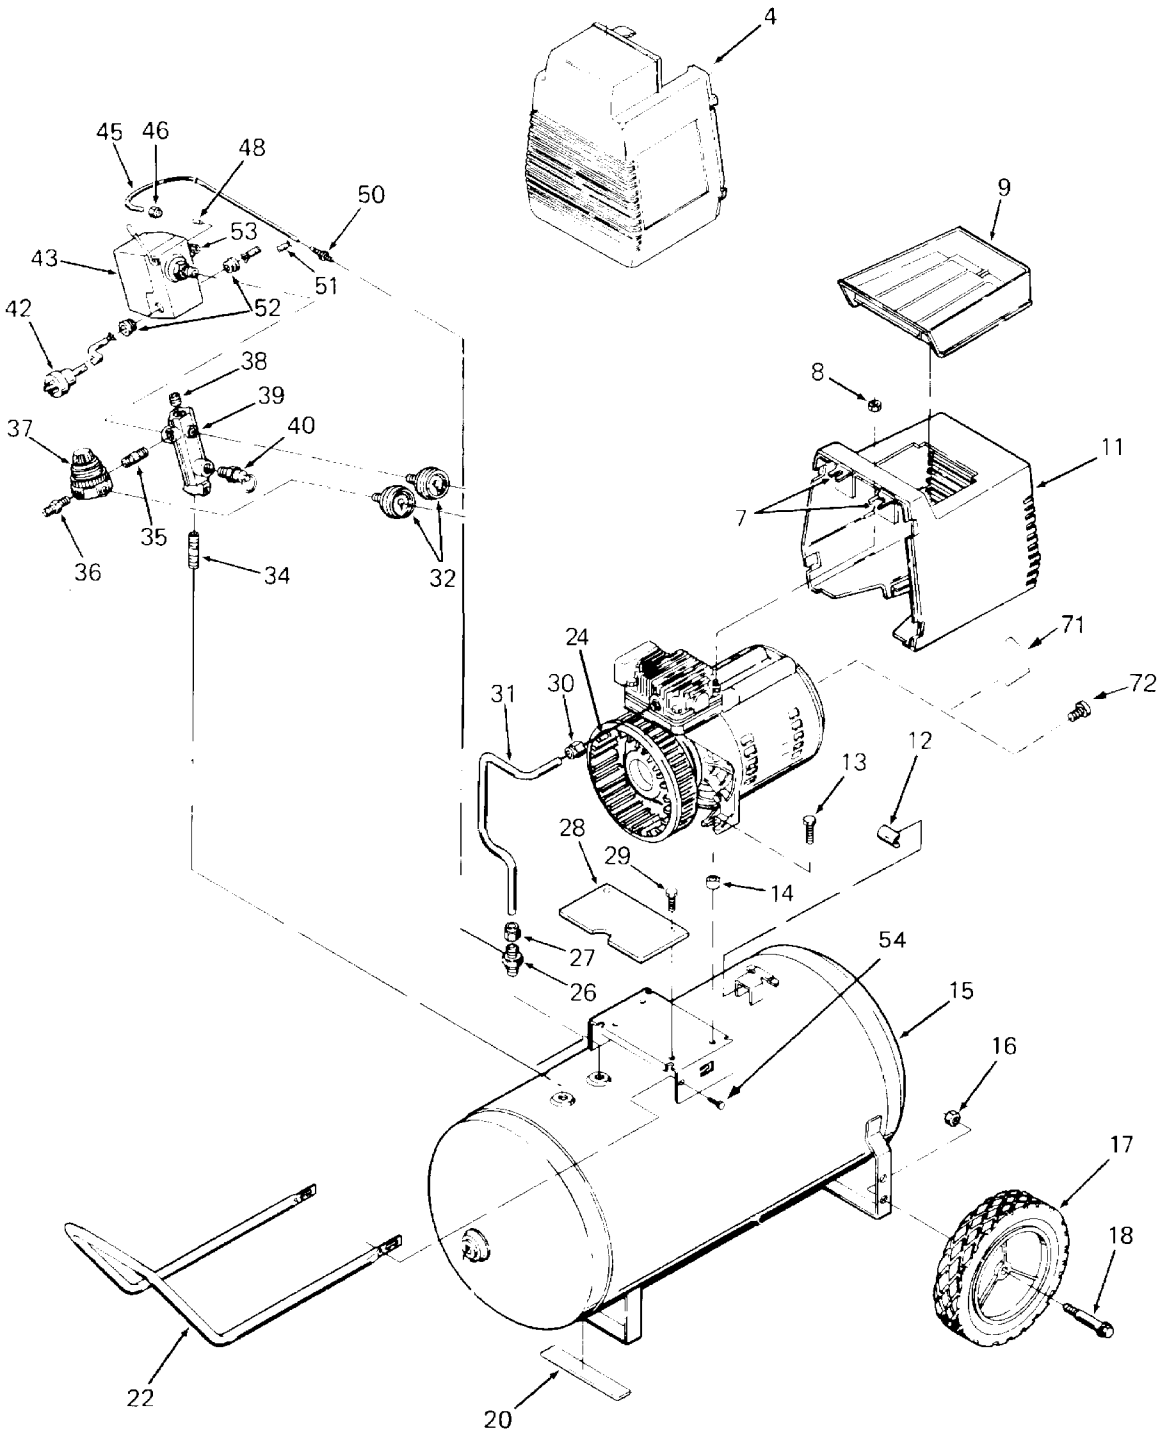

KEY NO.	TORQUE
59	7 to 10 Ft. Lbs.
57	7 to 10 Ft. Lbs.
67	100 to 120 In. Lbs.
69	80 to 100 In. Lbs.
◆	42 to 48 In. Lbs.

## Parts List for IRF312 Type 2

Item Number	Part Number	Description	Qty Required
4	AC-0078	SHROUD FRONT BLK	1
7	CAC-1121	BRACKET SHROUD	2
8	038738-00	NUT	2
9	CAC-1080	TRAY TOOL	1
10	000000-00	No Longer Available	1
11	000000-00	No Longer Available	1
12	SSF-505	SCREW .250-28X.915 U	2
13	000000-00	No Longer Available	2
16	SSF-8080-ZN	NUT .375-16 UNC-2B H	2
17	000000-00	No Longer Available	2
18	CAC-60	BOLT .375-16X2.25 UN	2
20	SUDL-6-1	STRIP RUBBER FOOT	1
22	000000-00	No Longer Available	1
26	A19711	VALVE CHECK 1/2NPT X	1
27	SSP-7813	ASSY NUT SLEEVE 3/8	1
28	AC-0155	PLATE	1
29	SSF-1000	SCREW #12-14X.750 HE	2
30	SSP-7821-1	NUT .563-18 UNF HEX	1
31	CAC-1155	TUBE OUTLET 2.5 & 3H	1
32	Z-D23004	GAUGE 1.5OD 200PSI .	2
33	000000-00	No Longer Available	1
34	SS-2072-1	NIPPLE .375 NPT X 1.	1
35	N053094	NIPPLE	1
36	D26889	ADAPTER .25 NPT X .2	1
37	CAC-4296-1	REGULATOR 3PORT P2 L	1
38	SS-3222-CD	PLUG PIPE	1
39	000000-00	No Longer Available	1