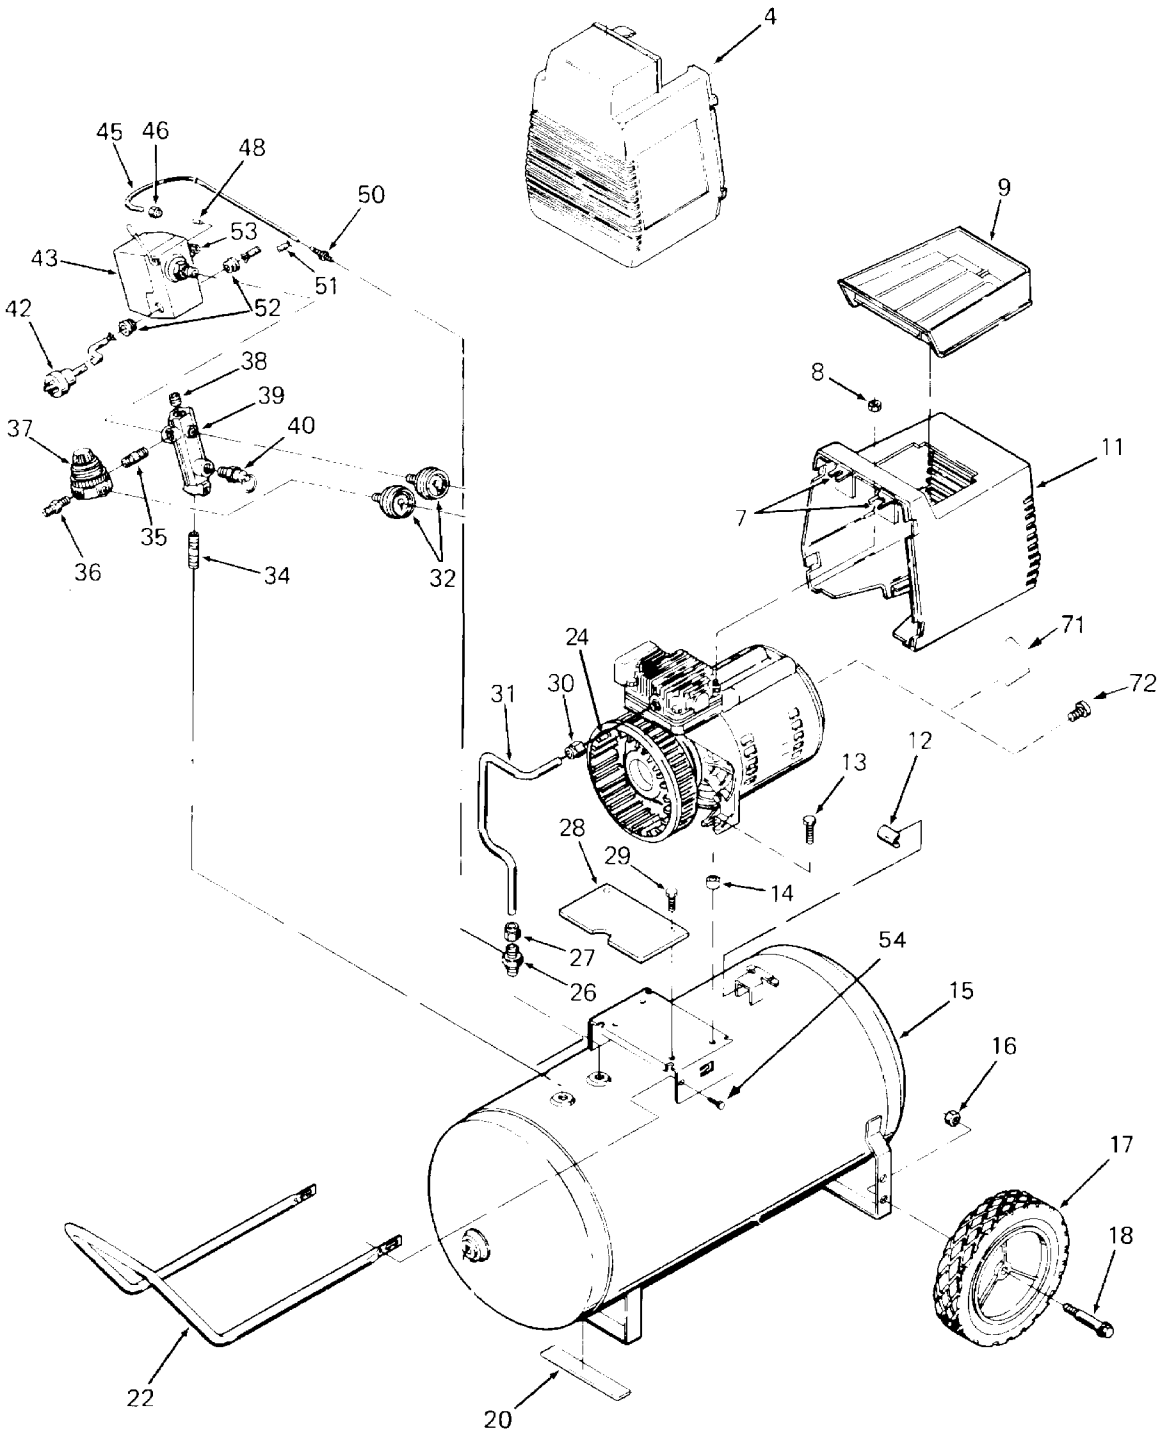

KEY NO.	TORQUE
59	7 to 10 Ft. Lbs.
57	7 to 10 Ft. Lbs.
67	100 to 120 In. Lbs.
69	80 to 100 In. Lbs.
◆	42 to 48 In. Lbs.

Parts List for IRF312 Type 1

Item Number	Part Number	Description	Qty Required
4	AC-0078	SHROUD FRONT BLK	1
7	CAC-1121	BRACKET SHROUD	2
8	038738-00	NUT	2
9	CAC-1080	TRAY TOOL	1
10	000000-00	No Longer Available	1
11	000000-00	No Longer Available	1
12	SSF-505	SCREW .250-28X.915 U	2
13	000000-00	No Longer Available	2
16	SSF-8080-ZN	NUT .375-16 UNC-2B H	2
17	000000-00	No Longer Available	2
18	CAC-60	BOLT .375-16X2.25 UN	2
20	SUDL-6-1	STRIP RUBBER FOOT	1
22	000000-00	No Longer Available	1
26	A19711	VALVE CHECK 1/2NPT X	1
27	SSP-7813	ASSY NUT SLEEVE 3/8	1
28	AC-0155	PLATE	1
29	SSF-1000	SCREW #12-14X.750 HE	2
30	SSP-7821-1	NUT .563-18 UNF HEX	1
31	CAC-1155	TUBE OUTLET 2.5 & 3H	1
32	Z-D23004	GAUGE 1.5OD 200PSI .	2
33	000000-00	No Longer Available	1
34	SS-2072-1	NIPPLE .375 NPT X 1.	1
35	N053094	NIPPLE	1
36	D26889	ADAPTER .25 NPT X .2	1
37	CAC-4296-1	REGULATOR 3PORT P2 L	1
38	SS-3222-CD	PLUG PIPE	1
39	000000-00	No Longer Available	1