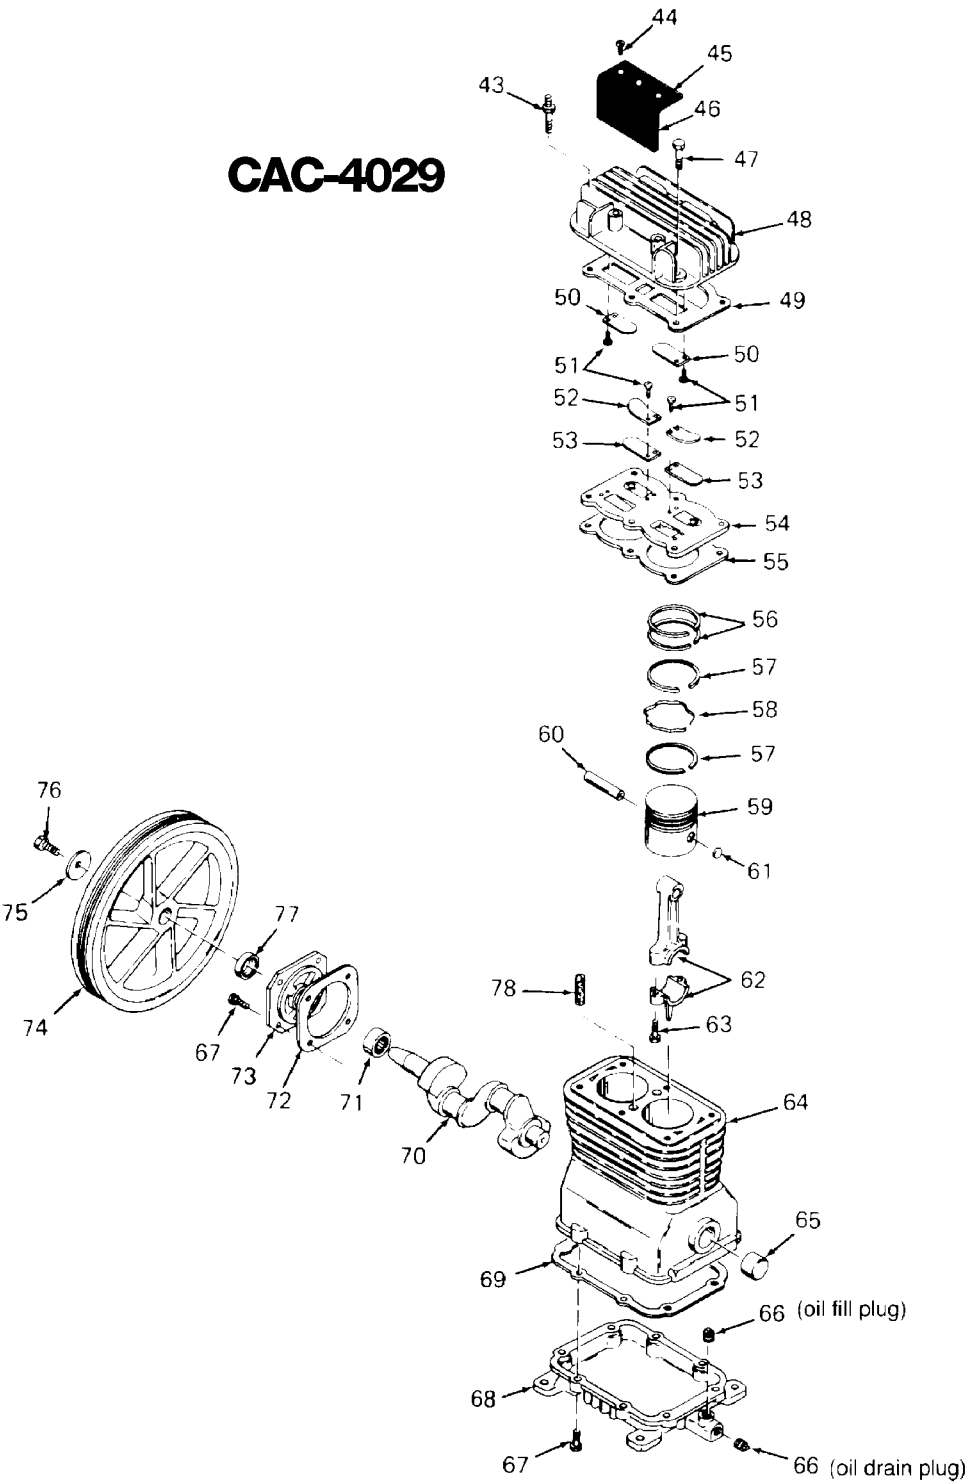

# AC-0171

Key No.	Torque
155	25 to 30 Ft. Lbs.
157	25 to 30 Ft. Lbs.
163	13 to 17 In. Lbs.
175	7 to 10 Ft. Lbs.
179	9 to 12 Ft. Lbs.
188	15 to 20 Ft. Lbs.

## Parts List for IRC6E60VAD Type 0

Item Number	Part Number	Description	Qty Required
1	SSF-953-ZN	SCREW #10X.625 HHW S	4
2	000000-00	No Longer Available	1
3	SSF-8113-ZN	NUT .375-16X.563 HEX	1
4	000000-00	No Longer Available	1
5	CAC-362-1	CLOSURE BELTGUARD	1
6	SSP-9401	CONNECTOR BODY STRAI	1
7	SSP-7812	ASSY NUT SLEEVE 1/2	2
8	SS-8553	CONNECTOR BODY	1
9	SSP-7811	ASSY NUT SLEEVE 1/4	1
10	C-BT-224	BELT 6J 47.3 EFF	1
11	SS-391	SCREW .250-20 .625 S	1
12	000000-00	No Longer Available	1
13	SUDL-65	KEY MOTOR SHAFT	1
14	CAC-4205	CORD MOTOR SJT 14G	1
15	Z-MO-3022-1	MOTOR 2 POLE 240V O/	1
16	CAC-1331	TUBE PRESSURE RELEAS	1
17	SSF-928	SCREW .313-18X.875 H	1
19	000000-00	No Longer Available	1
20	SS-3222-CD	PLUG PIPE	1
21	CAC-95	MANIFOLD	1
22	TIA-4150	VALVE SAFETY 150 .25	1
23	A18885	GAUGE	1
24	39124607	SCREW .250-20X.625 H	2
26	000000-00	No Longer Available	4
27	N000323	VALVE GLOBE 200 PSI	1
29	SSF-8150	NUT .312-18 UNC HEX	1
34	N286039	DRAIN VALVE	1