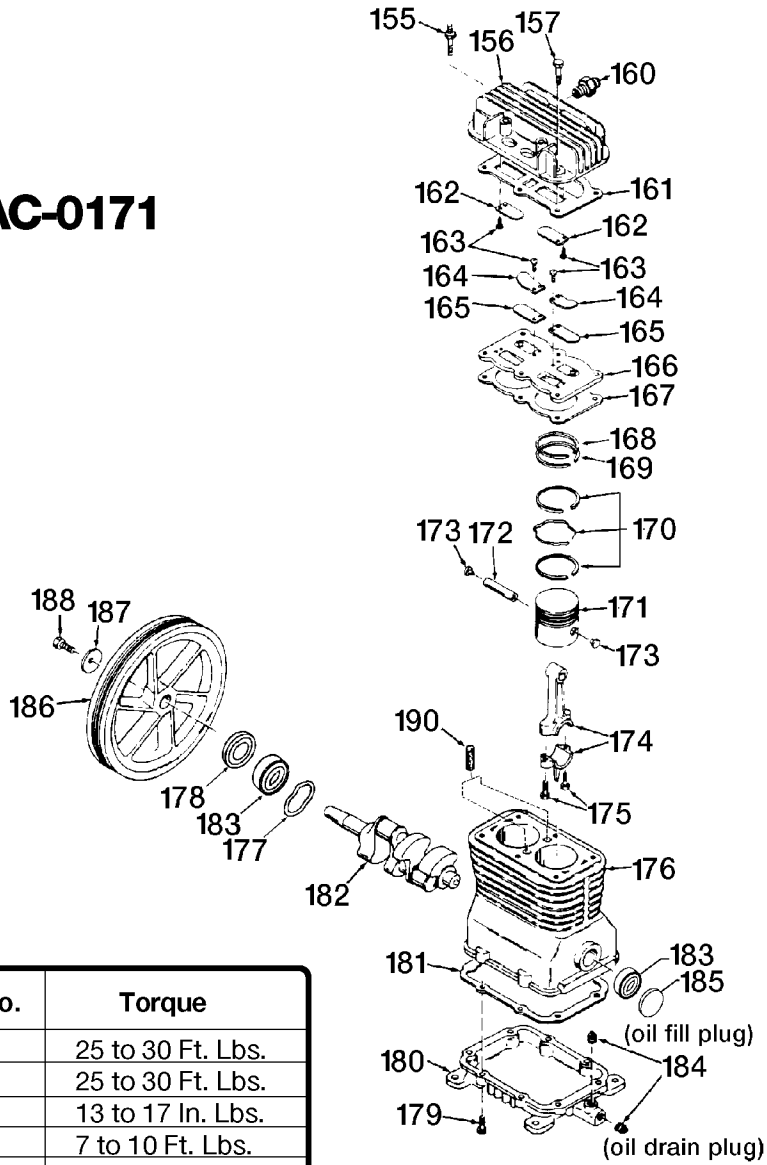

Key No.	TORQUE
11	70 to 80 In. Lbs.
17	10 to 12 Ft. Lbs.
40	10 to 12 Ft. Lbs.

# AC-0171

Key No.	Torque
155	25 to 30 Ft. Lbs.
157	25 to 30 Ft. Lbs.
163	13 to 17 In. Lbs.
175	7 to 10 Ft. Lbs.
179	9 to 12 Ft. Lbs.
188	15 to 20 Ft. Lbs.

## Parts List for IRC6E60VAD Type 0

Item Number	Part Number	Description	Qty Required
1	SSF-953-ZN	SCREW #10X.625 HHW S	4
2	000000-00	No Longer Available	1
3	SSF-8113-ZN	NUT .375-16X.563 HEX	1
4	000000-00	No Longer Available	1
5	CAC-362-1	CLOSURE BELTGUARD	1
6	SSP-9401	CONNECTOR BODY STRAI	1
7	SSP-7812	ASSY NUT SLEEVE 1/2	2
8	SS-8553	CONNECTOR BODY	1
9	SSP-7811	ASSY NUT SLEEVE 1/4	1
10	C-BT-224	BELT 6J 47.3 EFF	1
11	SS-391	SCREW .250-20 .625 S	1
12	000000-00	No Longer Available	1
13	SUDL-65	KEY MOTOR SHAFT	1
14	CAC-4205	CORD MOTOR SJT 14G	1
15	Z-MO-3022-1	MOTOR 2 POLE 240V O/	1
16	CAC-1331	TUBE PRESSURE RELEAS	1
17	SSF-928	SCREW .313-18X.875 H	1
19	000000-00	No Longer Available	1
20	SS-3222-CD	PLUG PIPE	1
21	CAC-95	MANIFOLD	1
22	TIA-4150	VALVE SAFETY 150 .25	1
23	A18885	GAUGE	1
24	39124607	SCREW .250-20X.625 H	2
26	000000-00	No Longer Available	4
27	N000323	VALVE GLOBE 200 PSI	1
29	SSF-8150	NUT .312-18 UNC HEX	1
34	N286039	DRAIN VALVE	1