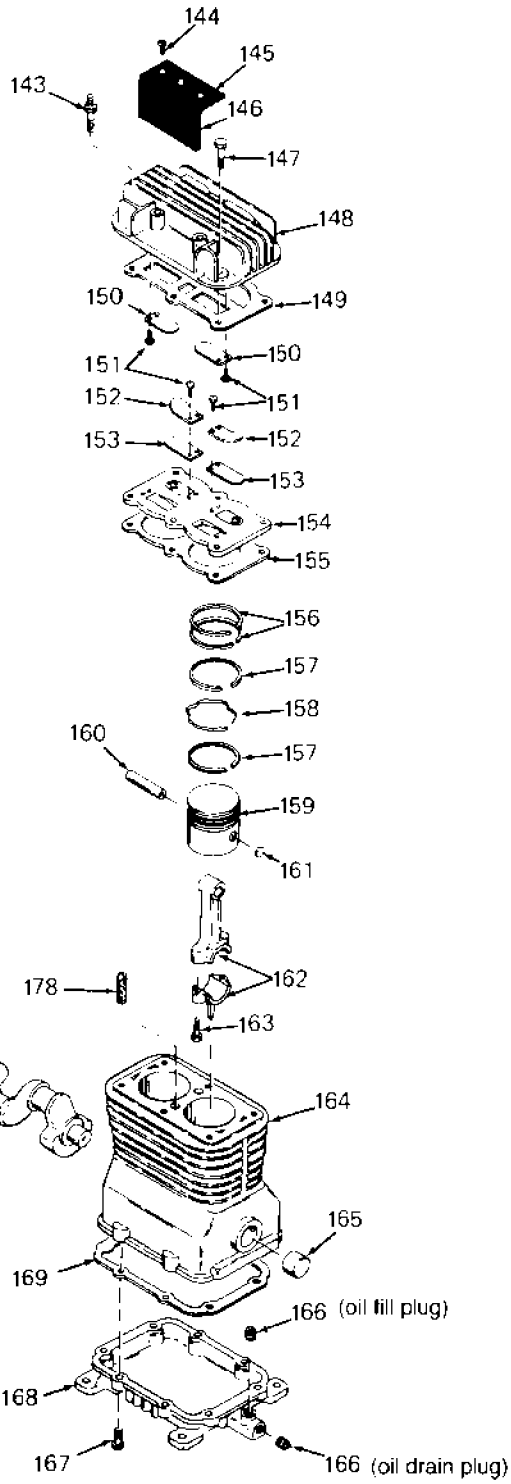

CAC-4029

Parts List for IRC5E20AD Type 1

Item Number	Part Number	Description	Qty Required
1	000000-00	No Longer Available	1
2	CAC-323	BELTGUARD INSIDE	1
3	SSF-8113-ZN	NUT .375-16X.563 HEX	1
4	000000-00	No Longer Available	1
5	N076027SV	PUMP ASSEMBLY	1
6	265-17	FILTER FELT	1
7	265-18	RETAINER FILTER	1
8	5140123-08	SCREW	2
10	SSP-7812	ASSY NUT SLEEVE 1/2	2
11	000000-00	No Longer Available	1
12	TIA-4150	VALVE SAFETY 150 .25	1
13	Z-D23004	GAUGE 1.5OD 200PSI .	1
14	SSP-7811	ASSY NUT SLEEVE 1/4	1
15	000000-00	No Longer Available	1
16	KK-5020	KIT PRESSURE RELIEF	1
17	CAC-4296-1	REGULATOR 3PORT P2 L	1
18	D26889	ADAPTER .25 NPT X .2	1
19	N053094	NIPPLE	1
20	33821-00	BUSHING	1
20	438010040063	HEYCO BUSHINGS	1
21	CAC-95	MANIFOLD	1
22	A18885	GAUGE	1
23	SUDL-415-1	ASSY CORD POWER ST	1
24	SSW-7385	BUSHING STRAIN RELIE	1
26	000000-00	No Longer Available	1
27	000000-00	No Longer Available	1
28	SS-2072-1	NIPPLE .375 NPT X 1.	1

Parts List for IRC5E20AD Type 1

Item Number	Part Number	Description	Qty Required
29	CAC-437-2	VALVE CHECK 1/2NPT X	1
30	SSF-928	SCREW .313-18X.875 H	4
31	CAC-1013	SCREW HOLD DOWN	1
32	000000-00	No Longer Available	1
33	CAC-1011	SPRING ELASTOMER	1
34	SSN-56-ZN	WASHER 1 X 11/32 X 1	1
35	N017772	LOCK WASHER	1
36	SS-2038-ZN	NUT .313-18 WING	1
37	000000-00	No Longer Available	1
38	CAC-1059	CLIP RETAINING	2
39	SUDL-6-1	STRIP RUBBER FOOT	1
40	CAC-60	BOLT .375-16X2.25 UN	2
41	000000-00	No Longer Available	2
42	SSF-8080-ZN	NUT .375-16 UNC-2B H	2
43	N286039	DRAIN VALVE	1
45	000000-00	No Longer Available	1
47	D21594	PIN MOTOR MOUNT OIL	1
48	D20659	MOTOR O/L BALLERINA	1
49	SUDL-65	KEY MOTOR SHAFT	1
50	C-PU-2861	PULLEY 6J-SEC 2.80 O	1
51	SS-391	SCREW .250-20 .625 S	1
52	C-BT-223	BELT 6J 39.0 EFF	1
53	D26742	SCREW #10-16 X .500	2
143	SSF-6627	STUD SHOULDER 3/8-16	2
144	5140123-08	SCREW	2
145	265-18	RETAINER FILTER	1
146	000000-00	No Longer Available	1