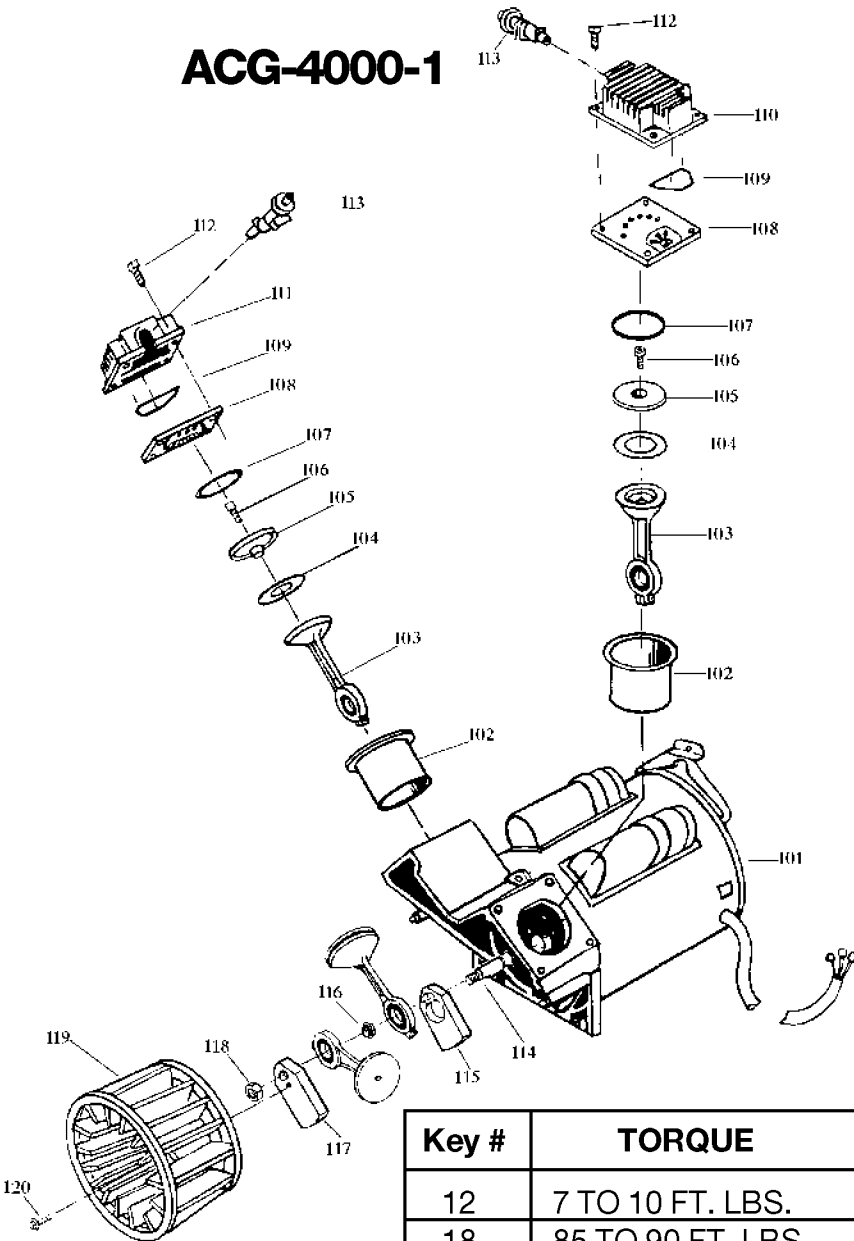

# ACG-4000-1

Key #	TORQUE
12	7 TO 10 FT. LBS.
18	85 TO 90 FT. LBS.
20	75 TO 90 IN. LBS.
* TORQUE WRENCH MUST BE USED	

## Parts List for IRC500TVE60V Type 0

Item Number	Part Number	Description	Qty Required
1	DAC-243	SHROUD REAR TWIN CYL	1
2	DAC-244	SHROUD FRONT TWIN CY	1
3	000000-00	No Longer Available	1
4	SSG-3102	ORING .176 X .070 IS	3
5	ACG-13	COVER INTAKE MUFFLER	1
6	ACG-12	ELEMENT FILTER INTAK	1
7	SSF-554	SCREW #10-14X2.50 PA	2
8	000000-00	No Longer Available	1
9	ACG-41	TUBE OUTLET 60G RIGH	1
10	000000-00	No Longer Available	1
11	SSP-7812	ASSY NUT SLEEVE 1/2	2
12	SSF-550	NUT .750-16 UNF COMP	2
13	CAC-1120	SLEEVE SILICONE	2
14	000000-00	No Longer Available	1
15	SS-8553	CONNECTOR BODY	1
16	SSP-7811	ASSY NUT SLEEVE 1/4	1
17	ACG-58	TUBE PRESSURE RELIEF	1
18	SSP-7811	ASSY NUT SLEEVE 1/4	1
19	000000-00	No Longer Available	1
20	33821-00	BUSHING	1
21	GA-360-B	GAUGE 300 PSI BACK M	1
22	TIA-4150	VALVE SAFETY 150 .25	1
23	000000-00	No Longer Available	1
24	N000323	VALVE GLOBE 200 PSI	1
25	000000-00	No Longer Available	1
26	ACG-18	CUP SADDLE MOUNT	2
27	SSF-990	SCREW .250-20X1.25 U	2