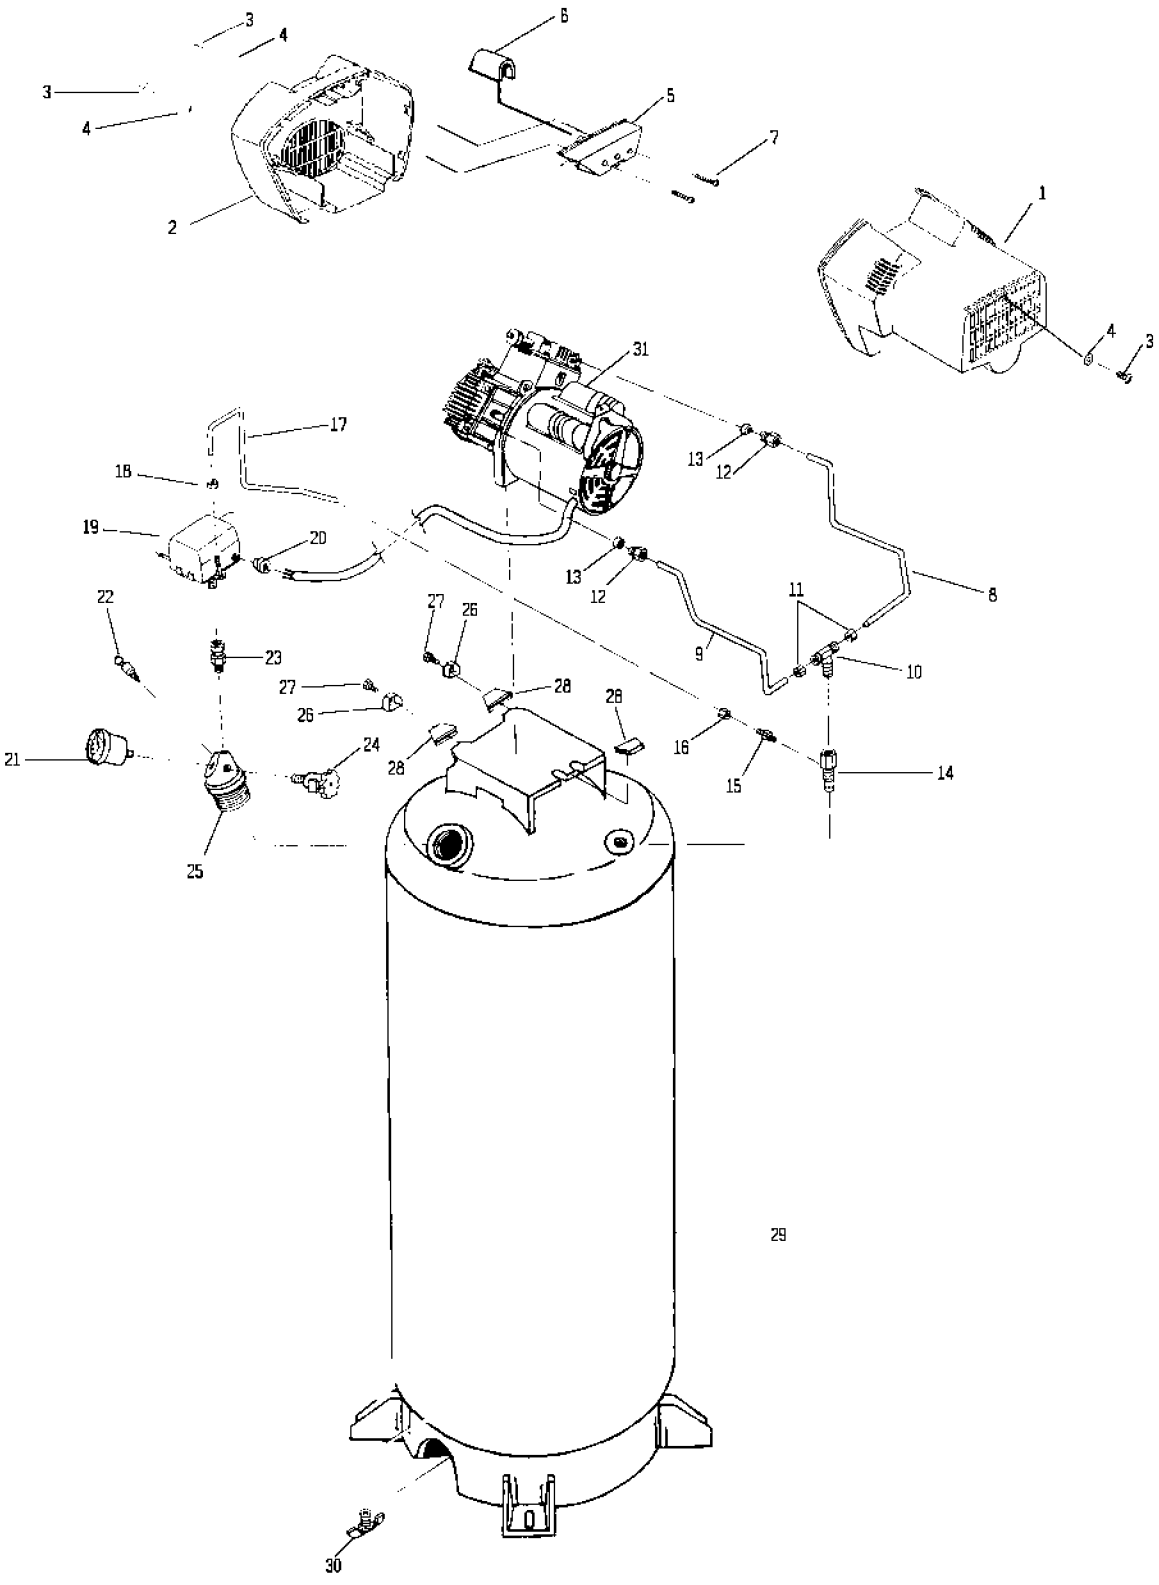

# ACG-4000-1

Key #	TORQUE
12	7 TO 10 FT. LBS.
18	85 TO 90 FT. LBS.
20	75 TO 90 IN. LBS.
* TORQUE WRENCH MUST BE USED	

## Parts List for IRC500TVE60V Type 0

Item Number	Part Number	Description	Qty Required
1	DAC-243	SHROUD REAR TWIN CYL	1
2	DAC-244	SHROUD FRONT TWIN CY	1
3	000000-00	No Longer Available	1
4	SSG-3102	ORING .176 X .070 IS	3
5	ACG-13	COVER INTAKE MUFFLER	1
6	ACG-12	ELEMENT FILTER INTAK	1
7	SSF-554	SCREW #10-14X2.50 PA	2
8	000000-00	No Longer Available	1
9	ACG-41	TUBE OUTLET 60G RIGH	1
10	000000-00	No Longer Available	1
11	SSP-7812	ASSY NUT SLEEVE 1/2	2
12	SSF-550	NUT .750-16 UNF COMP	2
13	CAC-1120	SLEEVE SILICONE	2
14	000000-00	No Longer Available	1
15	SS-8553	CONNECTOR BODY	1
16	SSP-7811	ASSY NUT SLEEVE 1/4	1
17	ACG-58	TUBE PRESSURE RELIEF	1
18	SSP-7811	ASSY NUT SLEEVE 1/4	1
19	000000-00	No Longer Available	1
20	33821-00	BUSHING	1
21	GA-360-B	GAUGE 300 PSI BACK M	1
22	TIA-4150	VALVE SAFETY 150 .25	1
23	000000-00	No Longer Available	1
24	N000323	VALVE GLOBE 200 PSI	1
25	000000-00	No Longer Available	1
26	ACG-18	CUP SADDLE MOUNT	2
27	SSF-990	SCREW .250-20X1.25 U	2