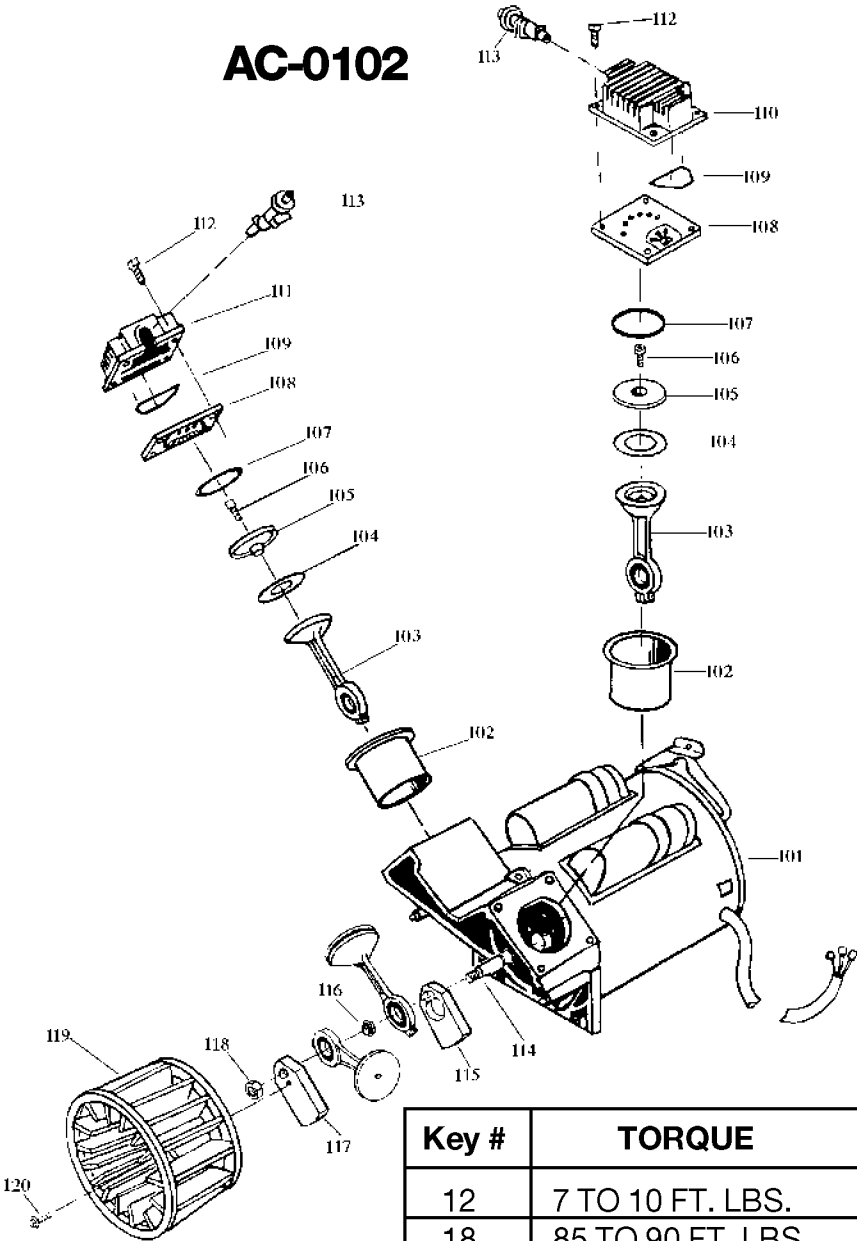

AC-0102

Key #	TORQUE
12	7 TO 10 FT. LBS.
18	85 TO 90 FT. LBS.
20	75 TO 90 IN. LBS.
* TORQUE WRENCH MUST BE USED	

Parts List for IRC500TVE30 Type 2

Item Number	Part Number	Description	Qty Required
1	DAC-244	SHROUD FRONT TWIN CY	1
2	DAC-243	SHROUD REAR TWIN CYL	1
5	ACG-408	ASSY FASTENER	3
7	ACG-13	COVER INTAKE MUFFLER	1
8	ACG-12	ELEMENT FILTER INTAK	1
9	SSF-554	SCREW #10-14X2.50 PA	2
12	000000-00	No Longer Available	1
13	CAC-61	RING PANEL MOUNTING	1
14	AC-0009-1	GAUGE RIGHT HAND	1
15	Z-AC-0010-1	GAUGE LEFT HAND	1
16	AC-0027-2	STANDPIPE BRASS MALE	1
17	SSP-480	NIPPLE 1/4-18 NPT X	1
18	A19711	VALVE CHECK 1/2NPT X	1
19	000000-00	No Longer Available	1
20	AC-0007	REGULATOR 4PORT P1P2	1
21	97503734	VALVE SAFETY 150 .12	1
22	D26889	ADAPTER .25 NPT X .2	1
23	SSP-7813	ASSY NUT SLEEVE 3/8	1
24	5140112-18	PRESSURE SWITCH	1
25	SS-8553	CONNECTOR BODY	1
26	SSP-7811	ASSY NUT SLEEVE 1/4	2
27	AC-0028	TUBE PRES REL .250OD	1
28	SUDL-415-1	ASSY CORD POWER ST	1
29	AC-0126	TUBE OUTLET .375OD A	1
30	SSP-7821-1	NUT .563-18 UNF HEX	1
31	SSG-3105	ORING 306/296ID 073/	1
32	SSF-990	SCREW .250-20X1.25 U	1