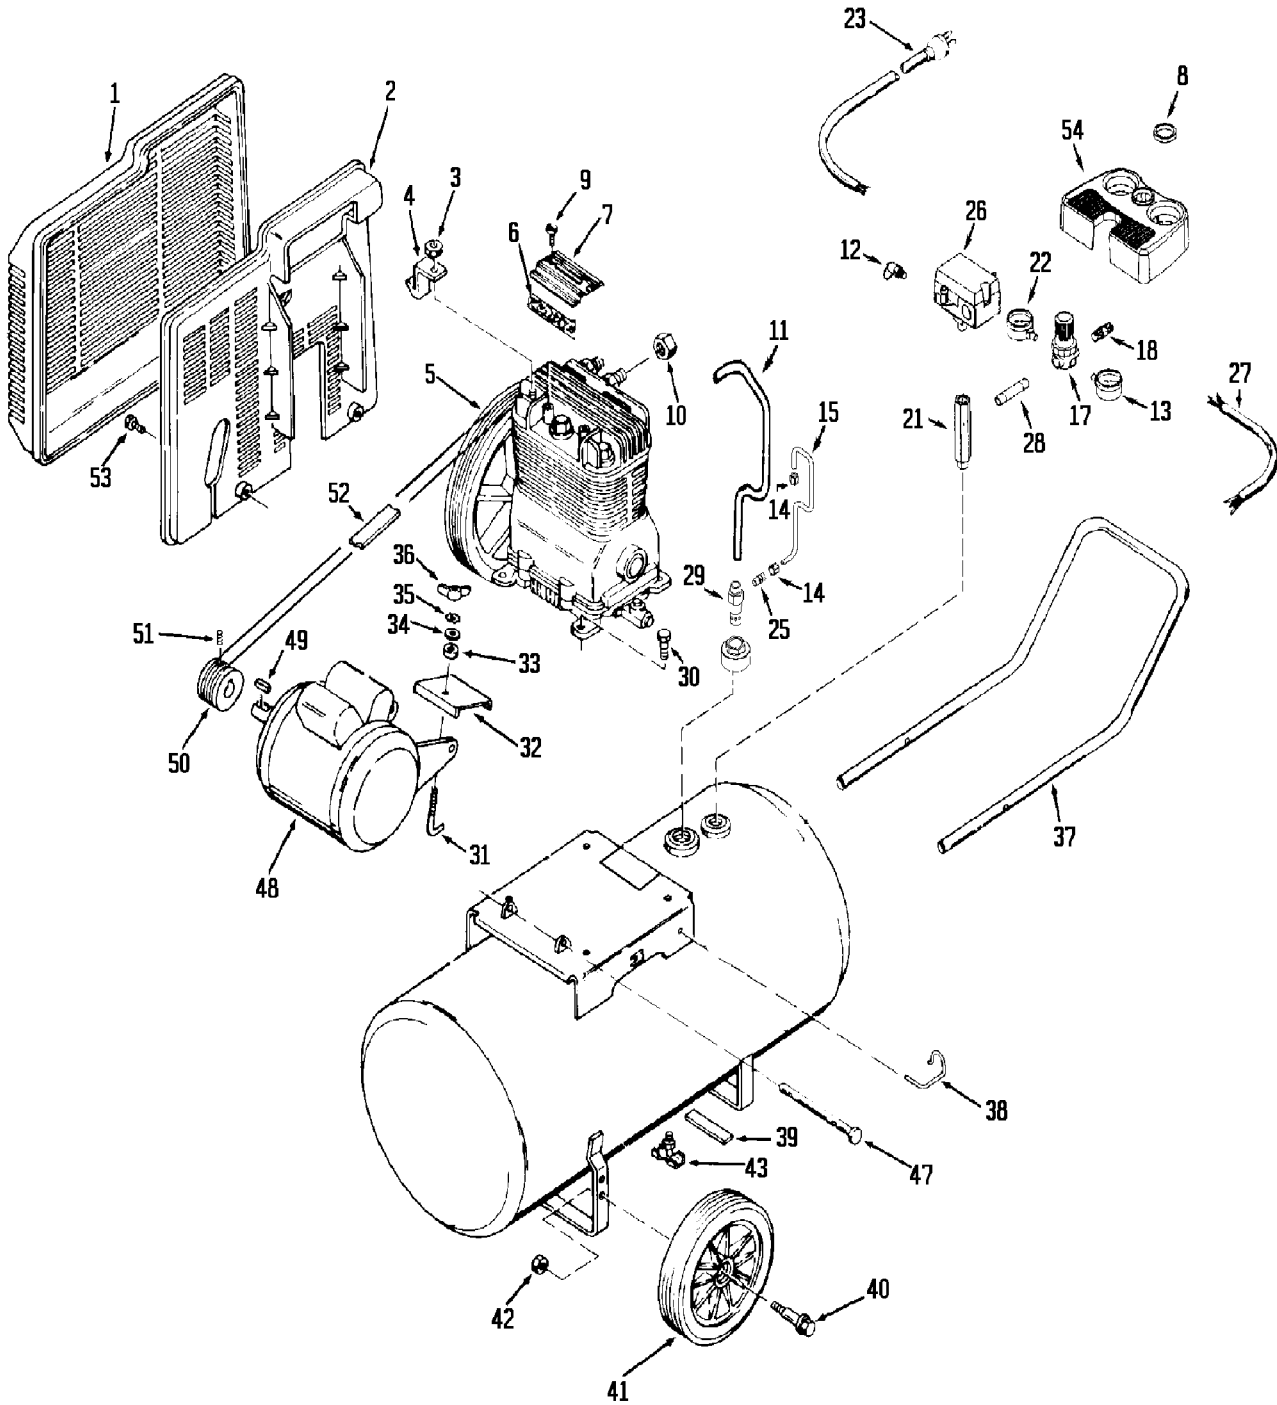

Air Compressor Diagram

Compressor Pump Diagram

Parts List for IRC4E20AD Type 1

Item Number	Part Number	Description	Qty Required
1	000000-00	No Longer Available	1
2	CAC-323	BELTGUARD INSIDE	1
3	SSF-8113-ZN	NUT .375-16X.563 HEX	1
4	000000-00	No Longer Available	1
6	265-17	FILTER FELT	1
7	265-18	RETAINER FILTER	1
8	5140123-08	SCREW	2
9	CAC-61	RING PANEL MOUNTING	1
10	SSP-7812	ASSY NUT SLEEVE 1/2	2
11	AC-0041	TUBE OUTLET .500OD A	1
12	97503734	VALVE SAFETY 150 .12	1
14	SSP-7811	ASSY NUT SLEEVE 1/4	1
15	AC-0028	TUBE PRES REL .250OD	1
17	000000-00	No Longer Available	1
18	D26889	ADAPTER .25 NPT X .2	1
23	SUDL-413-2	ASSY CORD POWER ST	1
25	SS-8553	CONNECTOR BODY	1
27	CAC-4215-1	ASSY CORD MOTOR SJT	1
28	SSP-480	NIPPLE 1/4-18 NPT X	1
29	A19715	VALVE CHECK 1/2NPT X	1
30	SSF-928	SCREW .313-18X.875 H	1
31	CAC-1013	SCREW HOLD DOWN	1
32	000000-00	No Longer Available	1
33	CAC-1011	SPRING ELASTOMER	1
34	SSN-56-ZN	WASHER 1 X 11/32 X 1	1
35	N017772	LOCK WASHER	1
36	SS-2038-ZN	NUT .313-18 WING	1

Parts List for IRC4E20AD Type 1

Item Number	Part Number	Description	Qty Required
37	000000-00	No Longer Available	1
38	CAC-1059	CLIP RETAINING	2
39	SUDL-6-1	STRIP RUBBER FOOT	1
40	CAC-60	BOLT .375-16X2.25 UN	2
41	D23138	WHEEL 9 BLACK SEMI-P	1
42	SSF-8080-ZN	NUT .375-16 UNC-2B H	2
43	N286039	DRAIN VALVE	1
49	SUDL-65	KEY MOTOR SHAFT	1
50	000000-00	No Longer Available	1
51	SS-391	SCREW .250-20 .625 S	1
52	C-BT-222	BELT 6J 38.0 EFF	1
53	D26742	SCREW #10-16 X .500	2
54	000000-00	No Longer Available	1
55	SSF-6627	STUD SHOULDER 3/8-16	1
56	Z-CAC-4213	ASSY HEAD	1
57	SSF-955	SCREW .375-16X1.50 H	5
59	SS-1215	PLUG PIPE GALV 1/8	1
60	SSP-9401	CONNECTOR BODY STRAI	1
61	000000-00	No Longer Available	1
62	KK-4275	KIT VALVE	1
63	KK-4275	KIT VALVE	1
64	CAC-294	PLATE RESTRICTOR	2
65	KK-4275	KIT VALVE	1
67	000000-00	No Longer Available	1
68	000000-00	No Longer Available	1
69	000000-00	No Longer Available	1
70	000000-00	No Longer Available	1