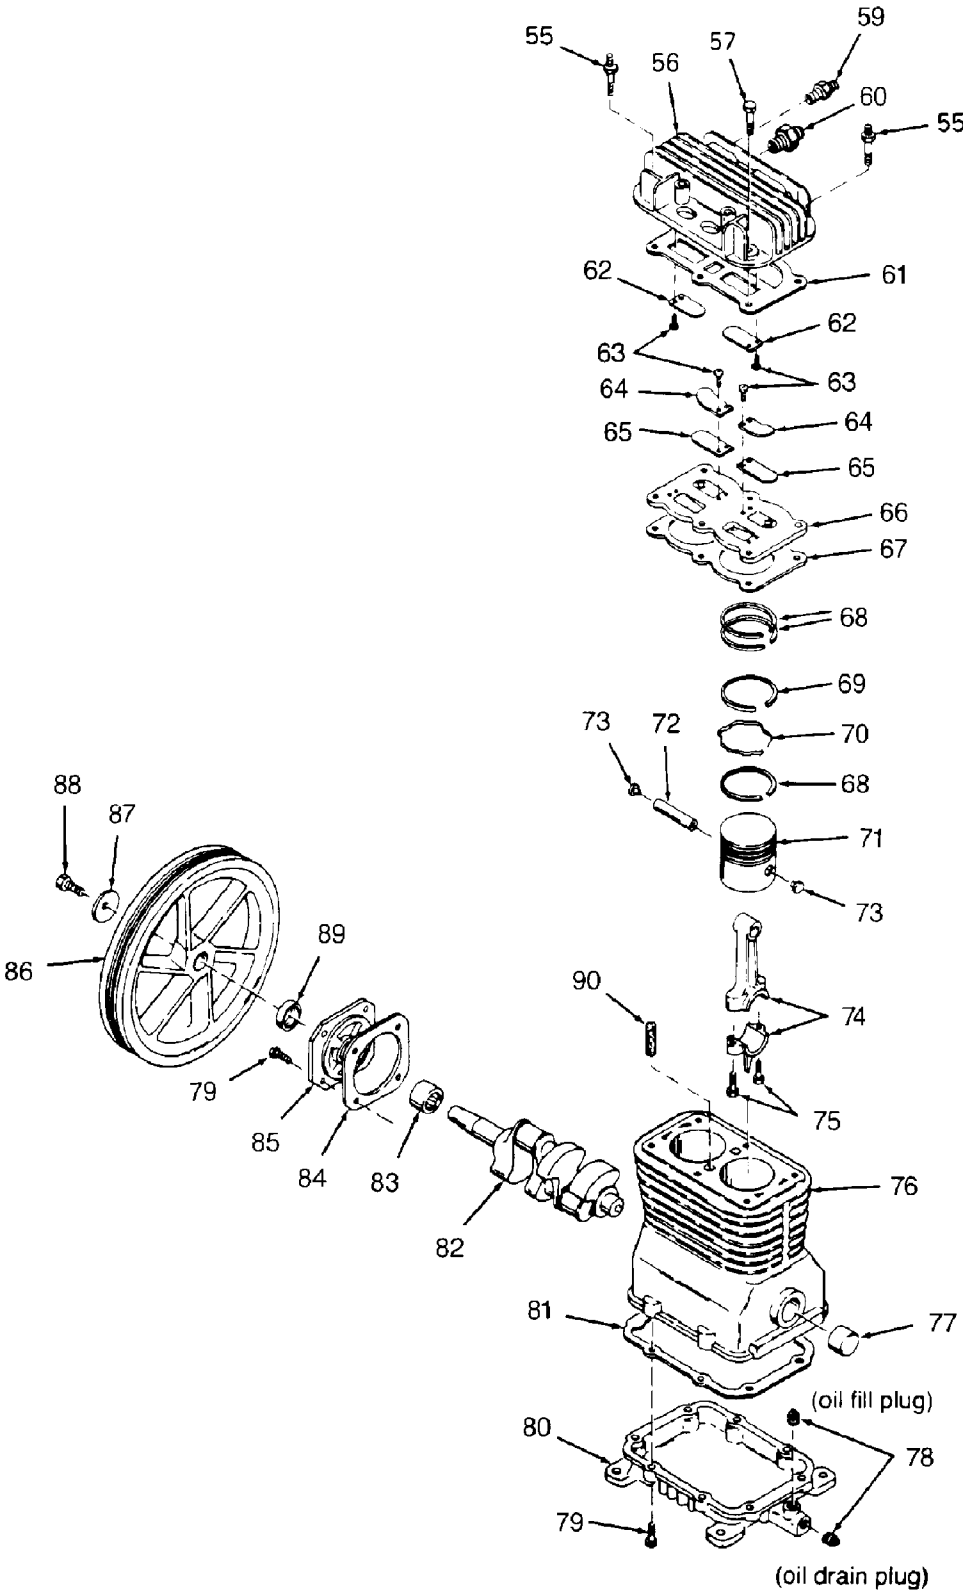

Air Compressor Diagram

Compressor Pump Diagram

Parts List for IRC4E20AD Type 1

Item Number	Part Number	Description	Qty Required
1	000000-00	No Longer Available	1
2	CAC-323	BELTGUARD INSIDE	1
3	SSF-8113-ZN	NUT .375-16X.563 HEX	1
4	000000-00	No Longer Available	1
6	265-17	FILTER FELT	1
7	265-18	RETAINER FILTER	1
8	5140123-08	SCREW	2
9	CAC-61	RING PANEL MOUNTING	1
10	SSP-7812	ASSY NUT SLEEVE 1/2	2
11	AC-0041	TUBE OUTLET .500OD A	1
12	97503734	VALVE SAFETY 150 .12	1
14	SSP-7811	ASSY NUT SLEEVE 1/4	1
15	AC-0028	TUBE PRES REL .250OD	1
17	000000-00	No Longer Available	1
18	D26889	ADAPTER .25 NPT X .2	1
23	SUDL-413-2	ASSY CORD POWER ST	1
25	SS-8553	CONNECTOR BODY	1
27	CAC-4215-1	ASSY CORD MOTOR SJT	1
28	SSP-480	NIPPLE 1/4-18 NPT X	1
29	A19715	VALVE CHECK 1/2NPT X	1
30	SSF-928	SCREW .313-18X.875 H	1
31	CAC-1013	SCREW HOLD DOWN	1
32	000000-00	No Longer Available	1
33	CAC-1011	SPRING ELASTOMER	1
34	SSN-56-ZN	WASHER 1 X 11/32 X 1	1
35	N017772	LOCK WASHER	1
36	SS-2038-ZN	NUT .313-18 WING	1

Parts List for IRC4E20AD Type 1

Item Number	Part Number	Description	Qty Required
37	000000-00	No Longer Available	1
38	CAC-1059	CLIP RETAINING	2
39	SUDL-6-1	STRIP RUBBER FOOT	1
40	CAC-60	BOLT .375-16X2.25 UN	2
41	D23138	WHEEL 9 BLACK SEMI-P	1
42	SSF-8080-ZN	NUT .375-16 UNC-2B H	2
43	N286039	DRAIN VALVE	1
49	SUDL-65	KEY MOTOR SHAFT	1
50	000000-00	No Longer Available	1
51	SS-391	SCREW .250-20 .625 S	1
52	C-BT-222	BELT 6J 38.0 EFF	1
53	D26742	SCREW #10-16 X .500	2
54	000000-00	No Longer Available	1
55	SSF-6627	STUD SHOULDER 3/8-16	1
56	Z-CAC-4213	ASSY HEAD	1
57	SSF-955	SCREW .375-16X1.50 H	5
59	SS-1215	PLUG PIPE GALV 1/8	1
60	SSP-9401	CONNECTOR BODY STRAI	1
61	000000-00	No Longer Available	1
62	KK-4275	KIT VALVE	1
63	KK-4275	KIT VALVE	1
64	CAC-294	PLATE RESTRICTOR	2
65	KK-4275	KIT VALVE	1
67	000000-00	No Longer Available	1
68	000000-00	No Longer Available	1
69	000000-00	No Longer Available	1
70	000000-00	No Longer Available	1