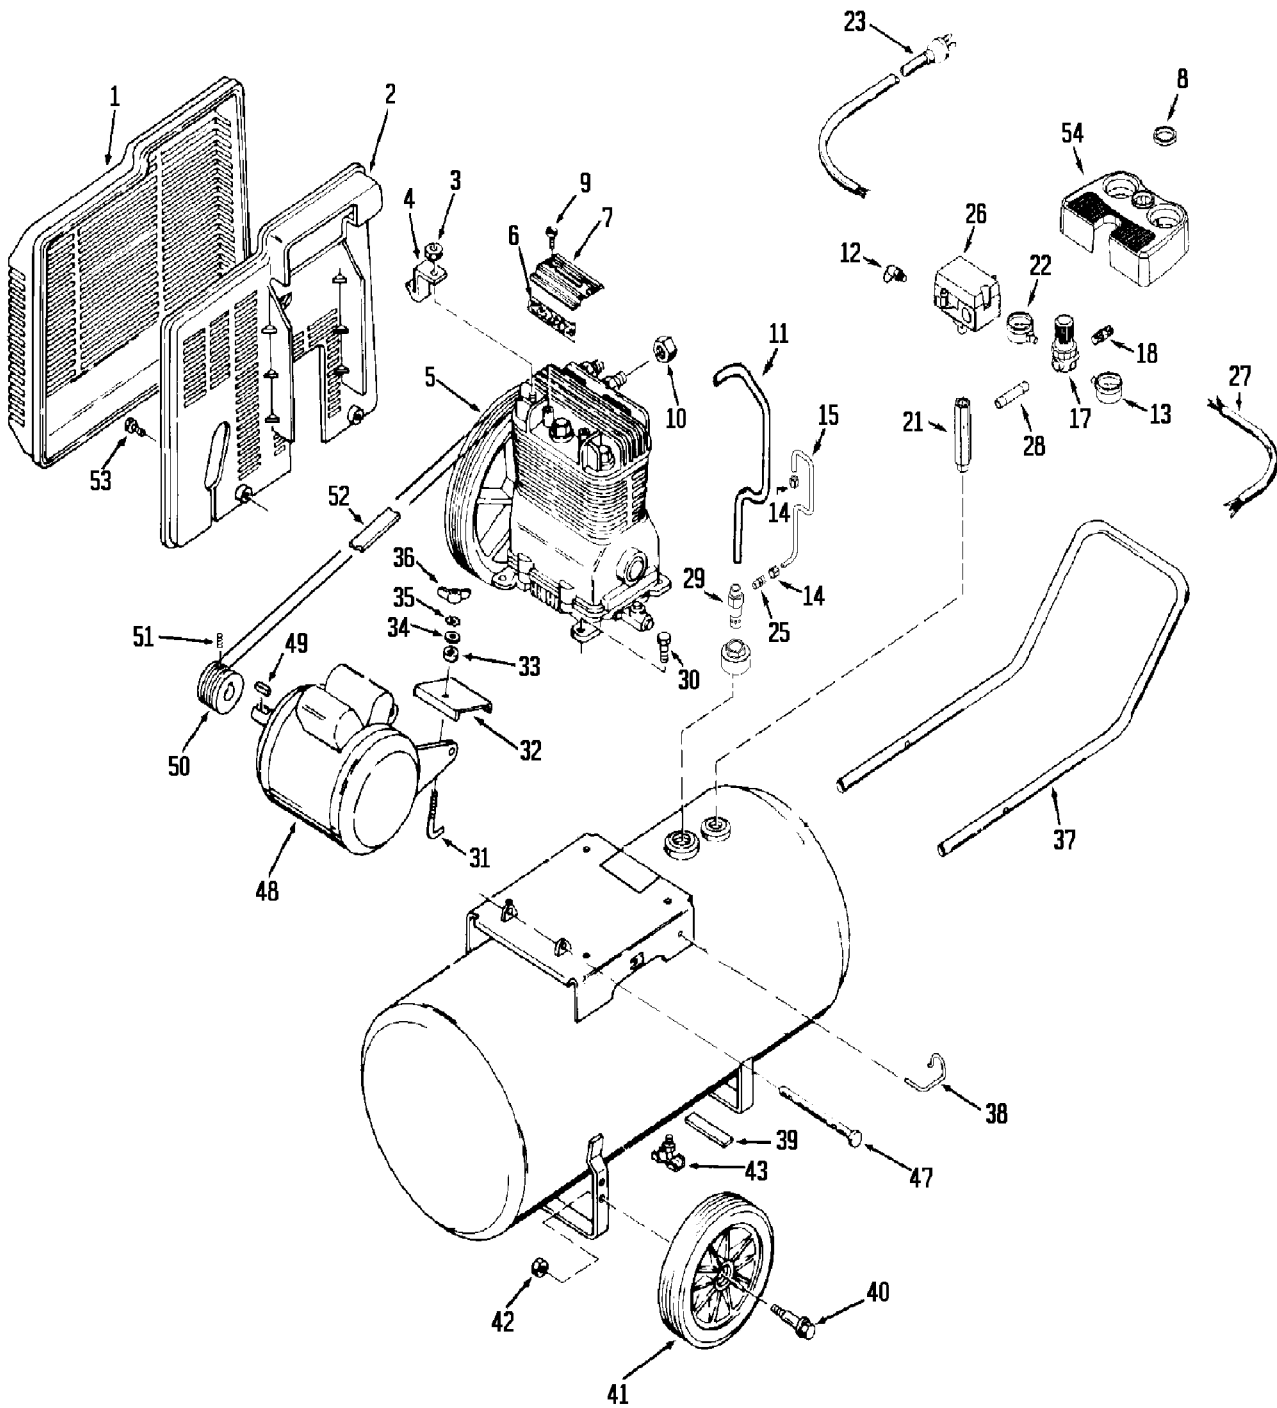

Air Compressor Diagram

Compressor Pump Diagram

Parts List for IRC4E20AD Type 0

Item Number	Part Number	Description	Qty Required
1	000000-00	No Longer Available	1
2	CAC-323	BELTGUARD INSIDE	1
3	SSF-8113-ZN	NUT .375-16X.563 HEX	1
4	000000-00	No Longer Available	1
6	265-17	FILTER FELT	1
7	265-18	RETAINER FILTER	1
8	5140123-08	SCREW	2
9	CAC-61	RING PANEL MOUNTING	1
10	SSP-7812	ASSY NUT SLEEVE 1/2	2
11	AC-0041	TUBE OUTLET .500OD A	1
12	97503734	VALVE SAFETY 150 .12	1
14	SSP-7811	ASSY NUT SLEEVE 1/4	1
15	AC-0028	TUBE PRES REL .250OD	1
17	000000-00	No Longer Available	1
18	D26889	ADAPTER .25 NPT X .2	1
23	SUDL-413-2	ASSY CORD POWER ST	1
25	SS-8553	CONNECTOR BODY	1
27	CAC-4215-1	ASSY CORD MOTOR SJT	1
28	SSP-480	NIPPLE 1/4-18 NPT X	1
29	A19715	VALVE CHECK 1/2NPT X	1
30	SSF-928	SCREW .313-18X.875 H	1
31	CAC-1013	SCREW HOLD DOWN	1
32	000000-00	No Longer Available	1
33	CAC-1011	SPRING ELASTOMER	1
34	SSN-56-ZN	WASHER 1 X 11/32 X 1	1
35	N017772	LOCK WASHER	1
36	SS-2038-ZN	NUT .313-18 WING	1

Parts List for IRC4E20AD Type 0

Item Number	Part Number	Description	Qty Required
37	000000-00	No Longer Available	1
38	CAC-1059	CLIP RETAINING	2
39	SUDL-6-1	STRIP RUBBER FOOT	1
40	CAC-60	BOLT .375-16X2.25 UN	2
41	D23138	WHEEL 9 BLACK SEMI-P	1
42	SSF-8080-ZN	NUT .375-16 UNC-2B H	2
43	N286039	DRAIN VALVE	1
49	SUDL-65	KEY MOTOR SHAFT	1
50	000000-00	No Longer Available	1
51	SS-391	SCREW .250-20 .625 S	1
52	C-BT-222	BELT 6J 38.0 EFF	1
53	D26742	SCREW #10-16 X .500	2
54	000000-00	No Longer Available	1
55	SSF-6627	STUD SHOULDER 3/8-16	1
56	Z-CAC-4213	ASSY HEAD	1
57	SSF-955	SCREW .375-16X1.50 H	5
59	SS-1215	PLUG PIPE GALV 1/8	1
60	SSP-9401	CONNECTOR BODY STRAI	1
61	000000-00	No Longer Available	1
62	KK-4275	KIT VALVE	1
63	KK-4275	KIT VALVE	1
64	CAC-294	PLATE RESTRICTOR	2
65	KK-4275	KIT VALVE	1
67	000000-00	No Longer Available	1
68	000000-00	No Longer Available	1
69	000000-00	No Longer Available	1
70	000000-00	No Longer Available	1