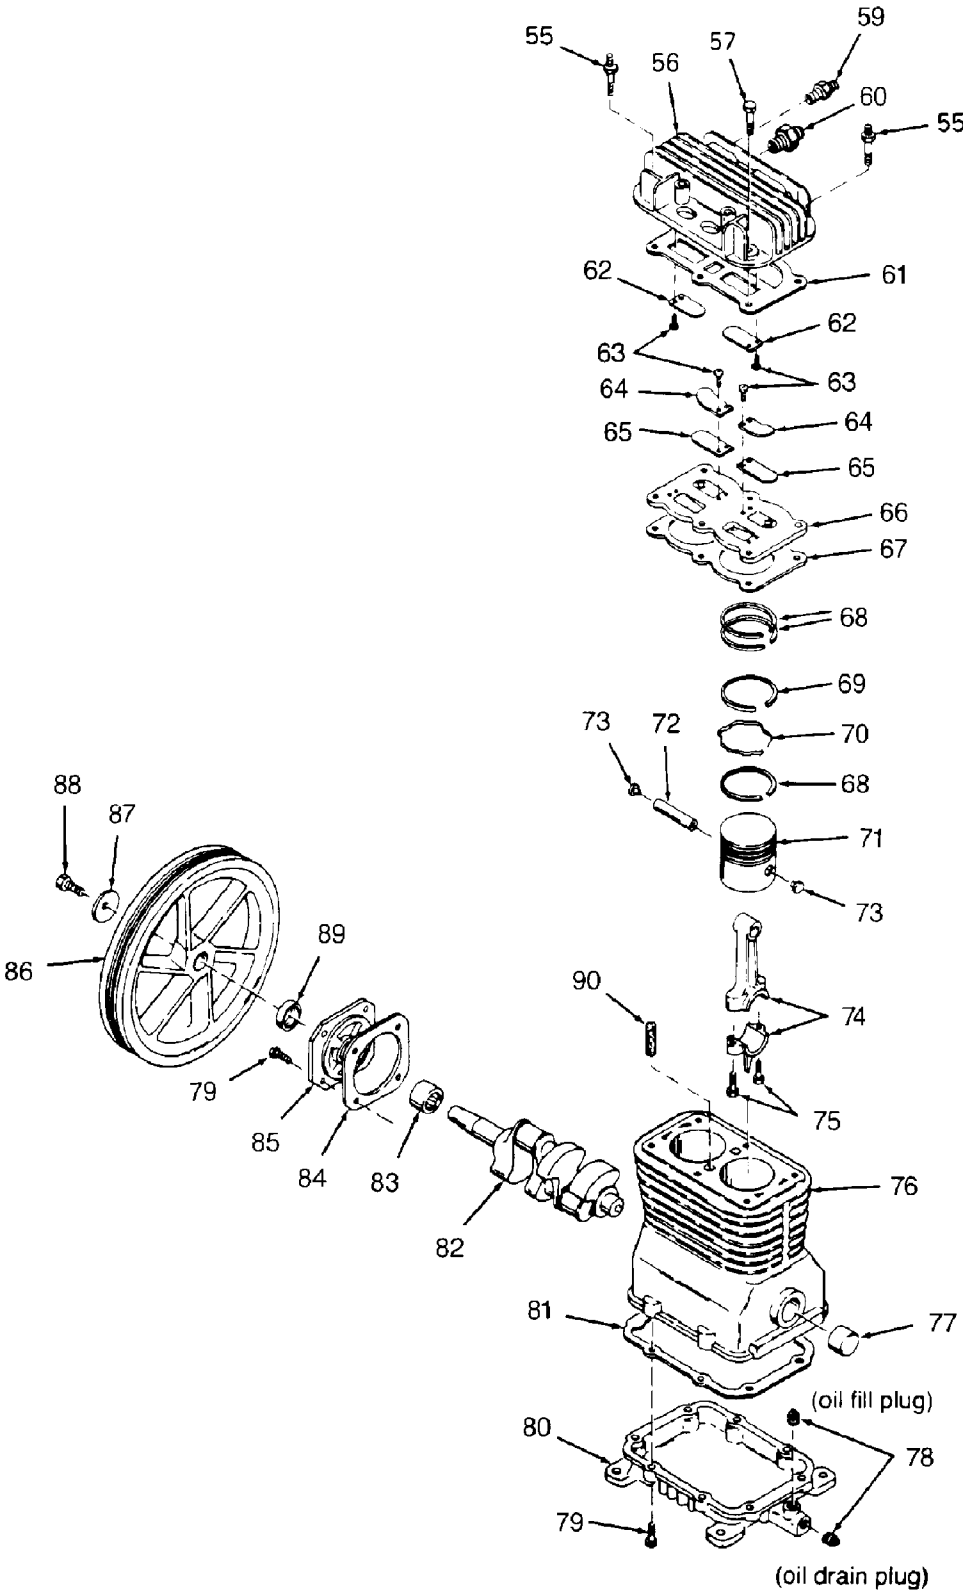

Air Compressor Diagram

Compressor Pump Diagram

Parts List for IRC4E20AD Type 0

Item Number	Part Number	Description	Qty Required
1	000000-00	No Longer Available	1
2	CAC-323	BELTGUARD INSIDE	1
3	SSF-8113-ZN	NUT .375-16X.563 HEX	1
4	000000-00	No Longer Available	1
6	265-17	FILTER FELT	1
7	265-18	RETAINER FILTER	1
8	5140123-08	SCREW	2
9	CAC-61	RING PANEL MOUNTING	1
10	SSP-7812	ASSY NUT SLEEVE 1/2	2
11	AC-0041	TUBE OUTLET .500OD A	1
12	97503734	VALVE SAFETY 150 .12	1
14	SSP-7811	ASSY NUT SLEEVE 1/4	1
15	AC-0028	TUBE PRES REL .250OD	1
17	000000-00	No Longer Available	1
18	D26889	ADAPTER .25 NPT X .2	1
23	SUDL-413-2	ASSY CORD POWER ST	1
25	SS-8553	CONNECTOR BODY	1
27	CAC-4215-1	ASSY CORD MOTOR SJT	1
28	SSP-480	NIPPLE 1/4-18 NPT X	1
29	A19715	VALVE CHECK 1/2NPT X	1
30	SSF-928	SCREW .313-18X.875 H	1
31	CAC-1013	SCREW HOLD DOWN	1
32	000000-00	No Longer Available	1
33	CAC-1011	SPRING ELASTOMER	1
34	SSN-56-ZN	WASHER 1 X 11/32 X 1	1
35	N017772	LOCK WASHER	1
36	SS-2038-ZN	NUT .313-18 WING	1

Parts List for IRC4E20AD Type 0

Item Number	Part Number	Description	Qty Required
37	000000-00	No Longer Available	1
38	CAC-1059	CLIP RETAINING	2
39	SUDL-6-1	STRIP RUBBER FOOT	1
40	CAC-60	BOLT .375-16X2.25 UN	2
41	D23138	WHEEL 9 BLACK SEMI-P	1
42	SSF-8080-ZN	NUT .375-16 UNC-2B H	2
43	N286039	DRAIN VALVE	1
49	SUDL-65	KEY MOTOR SHAFT	1
50	000000-00	No Longer Available	1
51	SS-391	SCREW .250-20 .625 S	1
52	C-BT-222	BELT 6J 38.0 EFF	1
53	D26742	SCREW #10-16 X .500	2
54	000000-00	No Longer Available	1
55	SSF-6627	STUD SHOULDER 3/8-16	1
56	Z-CAC-4213	ASSY HEAD	1
57	SSF-955	SCREW .375-16X1.50 H	5
59	SS-1215	PLUG PIPE GALV 1/8	1
60	SSP-9401	CONNECTOR BODY STRAI	1
61	000000-00	No Longer Available	1
62	KK-4275	KIT VALVE	1
63	KK-4275	KIT VALVE	1
64	CAC-294	PLATE RESTRICTOR	2
65	KK-4275	KIT VALVE	1
67	000000-00	No Longer Available	1
68	000000-00	No Longer Available	1
69	000000-00	No Longer Available	1
70	000000-00	No Longer Available	1