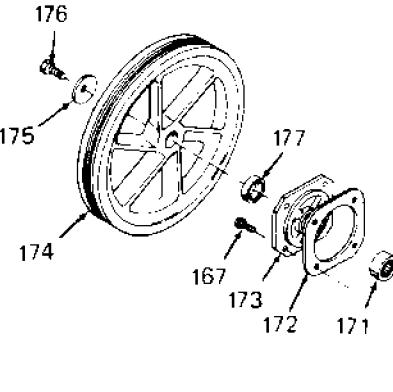

CAC-4029

Parts List for IR5E20AD Type 1

Item Number	Part Number	Description	Qty Required
1	000000-00	No Longer Available	1
2	CAC-323	BELTGUARD INSIDE	1
3	SSF-8113-ZN	NUT .375-16X.563 HEX	1
4	000000-00	No Longer Available	1
5	N076027SV	PUMP ASSEMBLY	1
6	265-17	FILTER FELT	1
7	265-18	RETAINER FILTER	1
8	5140123-08	SCREW	2
10	SSP-7812	ASSY NUT SLEEVE 1/2	2
11	000000-00	No Longer Available	1
12	TIA-4150	VALVE SAFETY 150 .25	1
13	Z-D23004	GAUGE 1.5OD 200PSI .	1
14	SSP-7811	ASSY NUT SLEEVE 1/4	1
15	000000-00	No Longer Available	1
16	KK-5020	KIT PRESSURE RELIEF	1
17	CAC-4296-1	REGULATOR 3PORT P2 L	1
18	D26889	ADAPTER .25 NPT X .2	1
19	N053094	NIPPLE	1
20	33821-00	BUSHING	1
20	438010040063	HEYCO BUSHINGS	1
21	CAC-95	MANIFOLD	1
22	A18885	GAUGE	1
23	SUDL-415-1	ASSY CORD POWER ST	1
24	SSW-7385	BUSHING STRAIN RELIE	1
26	000000-00	No Longer Available	1
27	000000-00	No Longer Available	1
28	SS-2072-1	NIPPLE .375 NPT X 1.	1

Parts List for IR5E20AD Type 1

Item Number	Part Number	Description	Qty Required
29	CAC-437-2	VALVE CHECK 1/2NPT X	1
30	SSF-928	SCREW .313-18X.875 H	4
31	CAC-1013	SCREW HOLD DOWN	1
32	000000-00	No Longer Available	1
33	CAC-1011	SPRING ELASTOMER	1
34	SSN-56-ZN	WASHER 1 X 11/32 X 1	1
35	N017772	LOCK WASHER	1
36	SS-2038-ZN	NUT .313-18 WING	1
37	000000-00	No Longer Available	1
38	CAC-1059	CLIP RETAINING	2
39	SUDL-6-1	STRIP RUBBER FOOT	1
40	CAC-60	BOLT .375-16X2.25 UN	2
41	000000-00	No Longer Available	2
42	SSF-8080-ZN	NUT .375-16 UNC-2B H	2
43	N286039	DRAIN VALVE	1
45	000000-00	No Longer Available	1
47	D21594	PIN MOTOR MOUNT OIL	1
48	D20659	MOTOR O/L BALLERINA	1
49	SUDL-65	KEY MOTOR SHAFT	1
50	C-PU-2861	PULLEY 6J-SEC 2.80 O	1
51	SS-391	SCREW .250-20 .625 S	1
52	C-BT-223	BELT 6J 39.0 EFF	1
53	D26742	SCREW #10-16 X .500	2
143	SSF-6627	STUD SHOULDER 3/8-16	2
144	5140123-08	SCREW	2
145	265-18	RETAINER FILTER	1
146	000000-00	No Longer Available	1