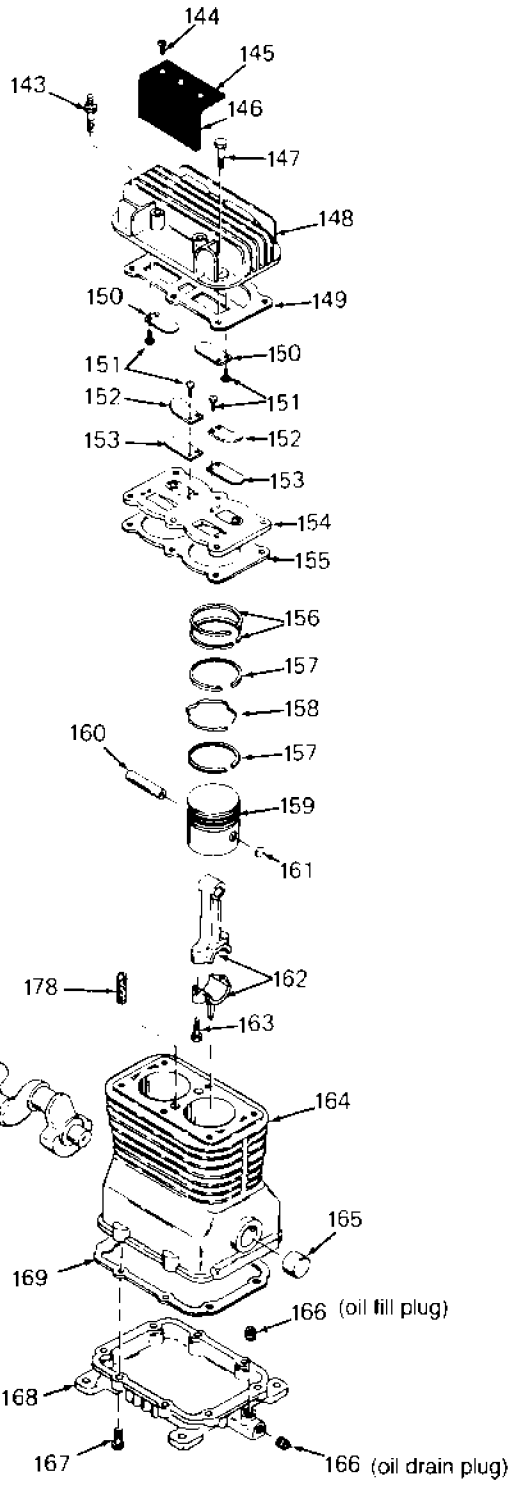

CAC-4029

Parts List for IR5E20AD Type 1

Item Number	Part Number	Description	Qty Required
1	000000-00	No Longer Available	1
2	CAC-323	BELTGUARD INSIDE	1
3	SSF-8113-ZN	NUT .375-16X.563 HEX	1
4	000000-00	No Longer Available	1
5	N076027SV	PUMP ASSEMBLY	1
6	265-17	FILTER FELT	1
7	265-18	RETAINER FILTER	1
8	5140123-08	SCREW	2
10	SSP-7812	ASSY NUT SLEEVE 1/2	2
11	000000-00	No Longer Available	1
12	TIA-4150	VALVE SAFETY 150 .25	1
13	Z-D23004	GAUGE 1.5OD 200PSI .	1
14	SSP-7811	ASSY NUT SLEEVE 1/4	1
15	000000-00	No Longer Available	1
16	KK-5020	KIT PRESSURE RELIEF	1
17	CAC-4296-1	REGULATOR 3PORT P2 L	1
18	D26889	ADAPTER .25 NPT X .2	1
19	N053094	NIPPLE	1
20	33821-00	BUSHING	1
20	438010040063	HEYCO BUSHINGS	1
21	CAC-95	MANIFOLD	1
22	A18885	GAUGE	1
23	SUDL-415-1	ASSY CORD POWER ST	1
24	SSW-7385	BUSHING STRAIN RELIE	1
26	000000-00	No Longer Available	1
27	000000-00	No Longer Available	1
28	SS-2072-1	NIPPLE .375 NPT X 1.	1

Parts List for IR5E20AD Type 1

Item Number	Part Number	Description	Qty Required
29	CAC-437-2	VALVE CHECK 1/2NPT X	1
30	SSF-928	SCREW .313-18X.875 H	4
31	CAC-1013	SCREW HOLD DOWN	1
32	000000-00	No Longer Available	1
33	CAC-1011	SPRING ELASTOMER	1
34	SSN-56-ZN	WASHER 1 X 11/32 X 1	1
35	N017772	LOCK WASHER	1
36	SS-2038-ZN	NUT .313-18 WING	1
37	000000-00	No Longer Available	1
38	CAC-1059	CLIP RETAINING	2
39	SUDL-6-1	STRIP RUBBER FOOT	1
40	CAC-60	BOLT .375-16X2.25 UN	2
41	000000-00	No Longer Available	2
42	SSF-8080-ZN	NUT .375-16 UNC-2B H	2
43	N286039	DRAIN VALVE	1
45	000000-00	No Longer Available	1
47	D21594	PIN MOTOR MOUNT OIL	1
48	D20659	MOTOR O/L BALLERINA	1
49	SUDL-65	KEY MOTOR SHAFT	1
50	C-PU-2861	PULLEY 6J-SEC 2.80 O	1
51	SS-391	SCREW .250-20 .625 S	1
52	C-BT-223	BELT 6J 39.0 EFF	1
53	D26742	SCREW #10-16 X .500	2
143	SSF-6627	STUD SHOULDER 3/8-16	2
144	5140123-08	SCREW	2
145	265-18	RETAINER FILTER	1
146	000000-00	No Longer Available	1