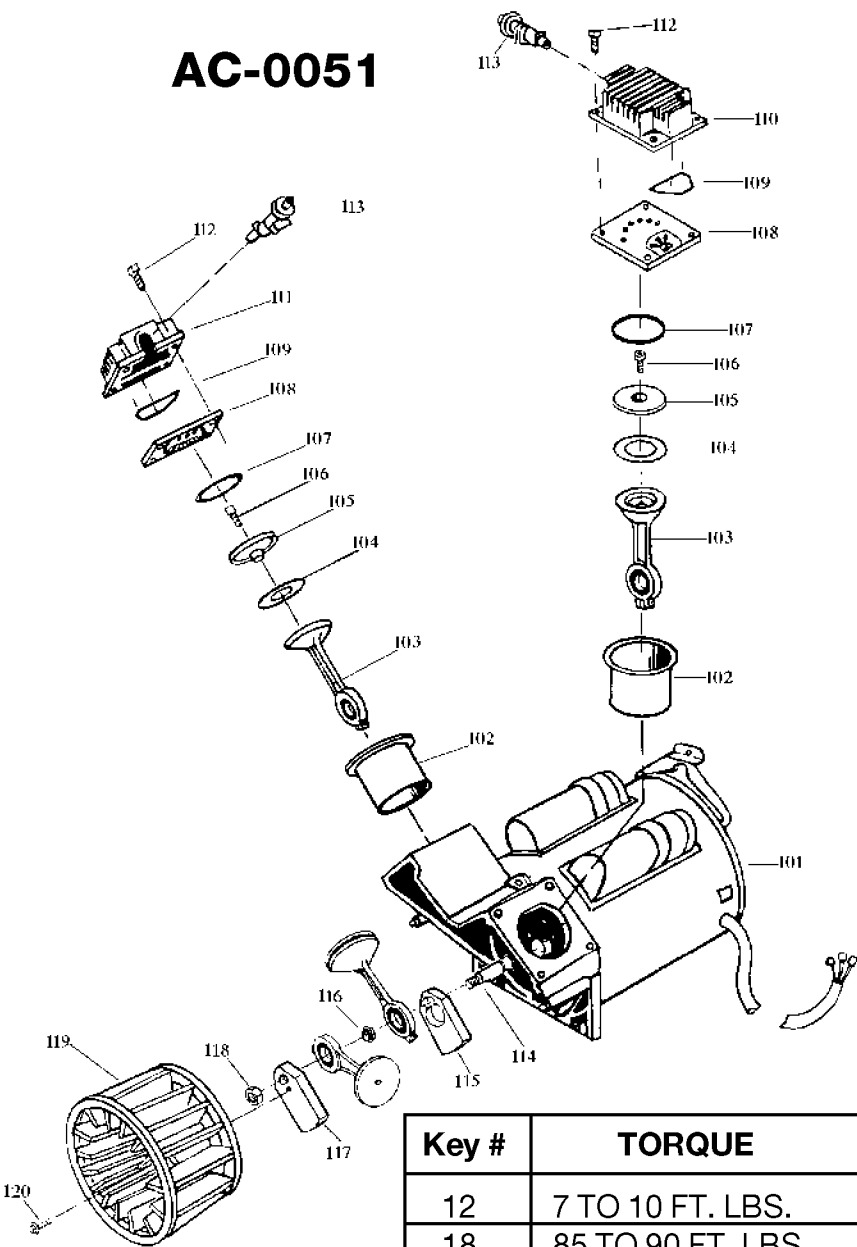

# AC-0051

Key #	TORQUE
12	7 TO 10 FT. LBS.
18	85 TO 90 FT. LBS.
20	75 TO 90 IN. LBS.
* TORQUE WRENCH MUST BE USED	

## Parts List for IR500TVE60V Type 1

Item Number	Part Number	Description	Qty Required
1	DAC-243	SHROUD REAR TWIN CYL	1
2	DAC-244	SHROUD FRONT TWIN CY	1
3	SSF-553-1	SCREW #10-24X.563 TH	3
4	SSG-3102	ORING .176 X .070 IS	3
5	ACG-13	COVER INTAKE MUFFLER	1
6	ACG-12	ELEMENT FILTER INTAK	1
7	SSF-554	SCREW #10-14X2.50 PA	2
8	AC-0057	TUBE OUTLET .375OD A	1
9	AC-0052	TUBE OUTLET .375OD A	1
10	000000-00	No Longer Available	1
11	SSP-7812	ASSY NUT SLEEVE 1/2	2
12	SSF-550	NUT .750-16 UNF COMP	2
13	CAC-1120	SLEEVE SILICONE	2
14	A19711	VALVE CHECK 1/2NPT X	1
15	SS-8553	CONNECTOR BODY	1
16	SSP-7811	ASSY NUT SLEEVE 1/4	1
17	ACG-58	TUBE PRESSURE RELIEF	1
18	SSP-7811	ASSY NUT SLEEVE 1/4	1
19	000000-00	No Longer Available	1
20	33821-00	BUSHING	1
20	438010040063	HEYCO BUSHINGS	1
21	GA-360-B	GAUGE 300 PSI BACK M	1
22	TIA-4150	VALVE SAFETY 150 .25	1
23	000000-00	No Longer Available	1
24	N000323	VALVE GLOBE 200 PSI	1
25	000000-00	No Longer Available	1
26	ACG-18	CUP SADDLE MOUNT	2