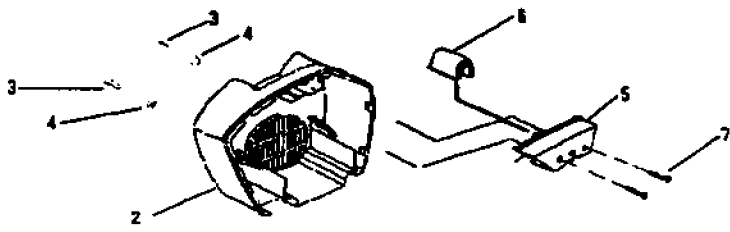

# AC-0051

Key #	TORQUE
12	7 TO 10 FT. LBS.
18	85 TO 90 FT. LBS.
20	75 TO 90 IN. LBS.
* TORQUE WRENCH MUST BE USED	

## Parts List for IR500TVE60V Type 1

Item Number	Part Number	Description	Qty Required
1	DAC-243	SHROUD REAR TWIN CYL	1
2	DAC-244	SHROUD FRONT TWIN CY	1
3	SSF-553-1	SCREW #10-24X.563 TH	3
4	SSG-3102	ORING .176 X .070 IS	3
5	ACG-13	COVER INTAKE MUFFLER	1
6	ACG-12	ELEMENT FILTER INTAK	1
7	SSF-554	SCREW #10-14X2.50 PA	2
8	AC-0057	TUBE OUTLET .375OD A	1
9	AC-0052	TUBE OUTLET .375OD A	1
10	000000-00	No Longer Available	1
11	SSP-7812	ASSY NUT SLEEVE 1/2	2
12	SSF-550	NUT .750-16 UNF COMP	2
13	CAC-1120	SLEEVE SILICONE	2
14	A19711	VALVE CHECK 1/2NPT X	1
15	SS-8553	CONNECTOR BODY	1
16	SSP-7811	ASSY NUT SLEEVE 1/4	1
17	ACG-58	TUBE PRESSURE RELIEF	1
18	SSP-7811	ASSY NUT SLEEVE 1/4	1
19	000000-00	No Longer Available	1
20	33821-00	BUSHING	1
20	438010040063	HEYCO BUSHINGS	1
21	GA-360-B	GAUGE 300 PSI BACK M	1
22	TIA-4150	VALVE SAFETY 150 .25	1
23	000000-00	No Longer Available	1
24	N000323	VALVE GLOBE 200 PSI	1
25	000000-00	No Longer Available	1
26	ACG-18	CUP SADDLE MOUNT	2