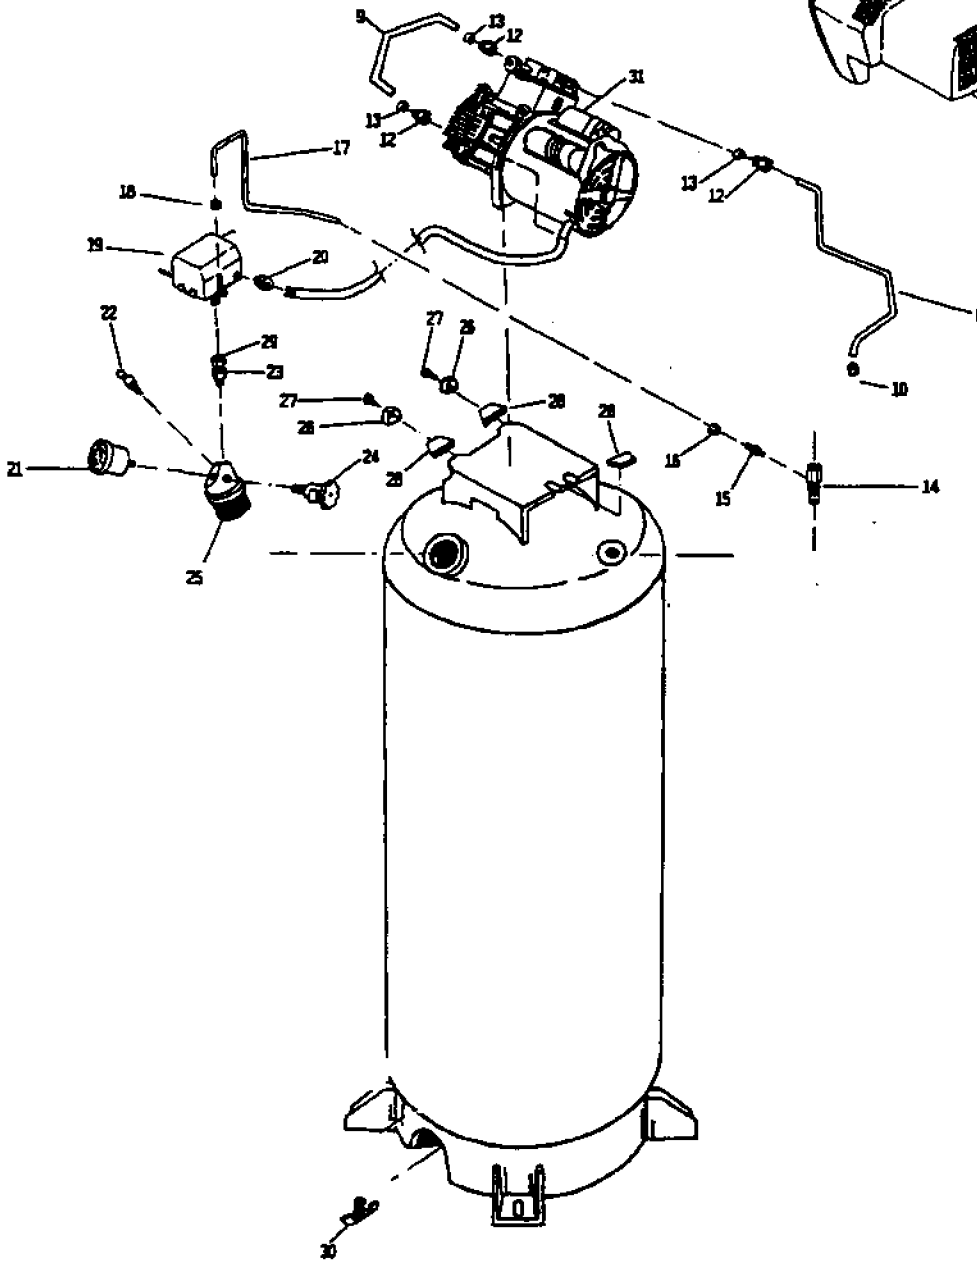

# AC-0051

Key #	TORQUE
12	7 TO 10 FT. LBS.
18	85 TO 90 FT. LBS.
20	75 TO 90 IN. LBS.
* TORQUE WRENCH MUST BE USED	

## Parts List for IR500TVE60V Type 1

Item Number	Part Number	Description	Qty Required
1	DAC-243	SHROUD REAR TWIN CYL	1
2	DAC-244	SHROUD FRONT TWIN CY	1
3	SSF-553-1	SCREW #10-24X.563 TH	3
4	SSG-3102	ORING .176 X .070 IS	3
5	ACG-13	COVER INTAKE MUFFLER	1
6	ACG-12	ELEMENT FILTER INTAK	1
7	SSF-554	SCREW #10-14X2.50 PA	2
8	AC-0057	TUBE OUTLET .375OD A	1
9	AC-0052	TUBE OUTLET .375OD A	1
10	000000-00	No Longer Available	1
11	SSP-7812	ASSY NUT SLEEVE 1/2	2
12	SSF-550	NUT .750-16 UNF COMP	2
13	CAC-1120	SLEEVE SILICONE	2
14	A19711	VALVE CHECK 1/2NPT X	1
15	SS-8553	CONNECTOR BODY	1
16	SSP-7811	ASSY NUT SLEEVE 1/4	1
17	ACG-58	TUBE PRESSURE RELIEF	1
18	SSP-7811	ASSY NUT SLEEVE 1/4	1
19	000000-00	No Longer Available	1
20	33821-00	BUSHING	1
20	438010040063	HEYCO BUSHINGS	1
21	GA-360-B	GAUGE 300 PSI BACK M	1
22	TIA-4150	VALVE SAFETY 150 .25	1
23	000000-00	No Longer Available	1
24	N000323	VALVE GLOBE 200 PSI	1
25	000000-00	No Longer Available	1
26	ACG-18	CUP SADDLE MOUNT	2