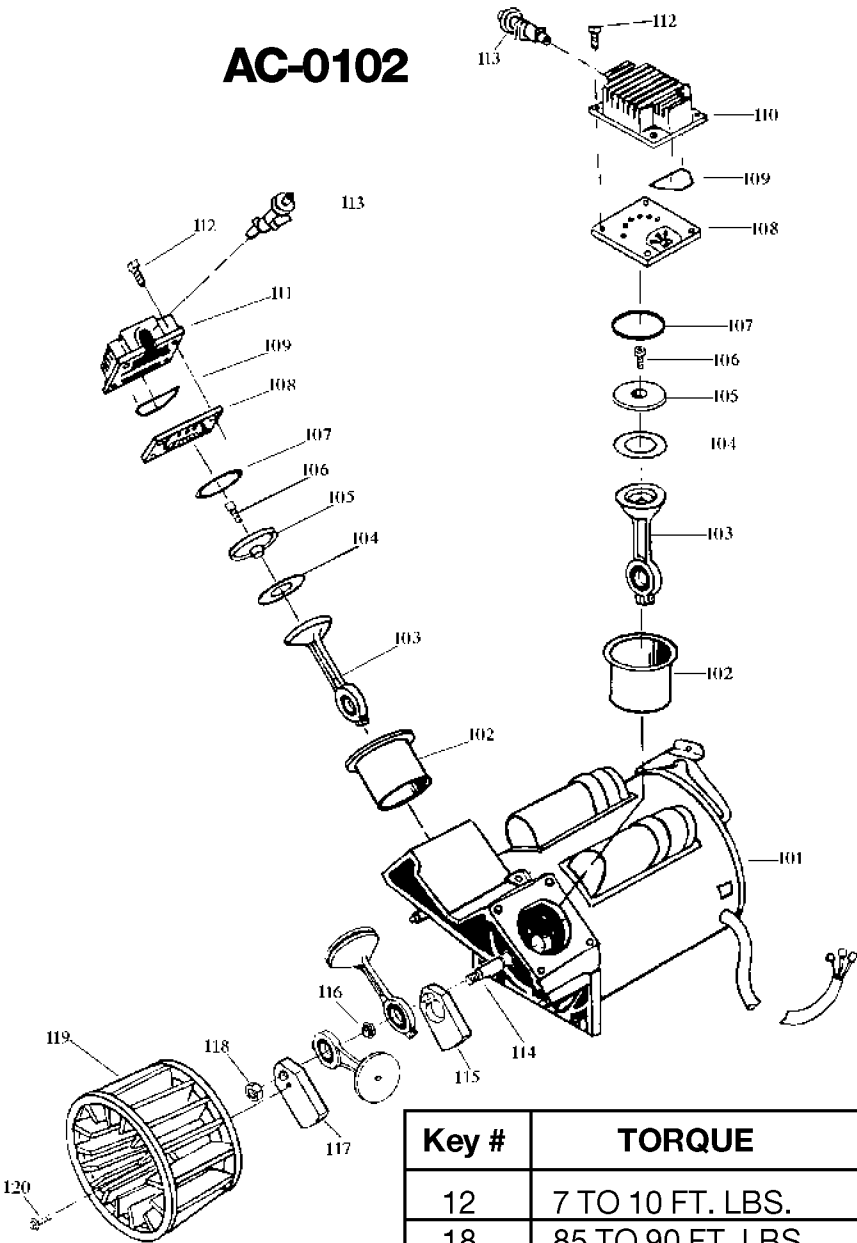

AC-0102

Key #	TORQUE
12	7 TO 10 FT. LBS.
18	85 TO 90 FT. LBS.
20	75 TO 90 IN. LBS.
* TORQUE WRENCH MUST BE USED	

Parts List for IR500TVE30 Type 2

Item Number	Part Number	Description	Qty Required
1	DAC-244	SHROUD FRONT TWIN CY	1
2	DAC-243	SHROUD REAR TWIN CYL	1
5	ACG-408	ASSY FASTENER	3
7	ACG-13	COVER INTAKE MUFFLER	1
8	ACG-12	ELEMENT FILTER INTAK	1
9	SSF-554	SCREW #10-14X2.50 PA	2
12	000000-00	No Longer Available	1
13	CAC-61	RING PANEL MOUNTING	1
14	AC-0009-1	GAUGE RIGHT HAND	1
15	Z-AC-0010-1	GAUGE LEFT HAND	1
16	AC-0027-2	STANDPIPE BRASS MALE	1
17	SSP-480	NIPPLE 1/4-18 NPT X	1
18	A19711	VALVE CHECK 1/2NPT X	1
19	000000-00	No Longer Available	1
20	AC-0007	REGULATOR 4PORT P1P2	1
21	97503734	VALVE SAFETY 150 .12	1
22	D26889	ADAPTER .25 NPT X .2	1
23	SSP-7813	ASSY NUT SLEEVE 3/8	1
24	5140112-18	PRESSURE SWITCH	1
25	SS-8553	CONNECTOR BODY	1
26	SSP-7811	ASSY NUT SLEEVE 1/4	2
27	AC-0028	TUBE PRES REL .250OD	1
28	SUDL-415-1	ASSY CORD POWER ST	1
29	AC-0126	TUBE OUTLET .375OD A	1
30	SSP-7821-1	NUT .563-18 UNF HEX	1
31	SSG-3105	ORING 306/296ID 073/	1
32	SSF-990	SCREW .250-20X1.25 U	1