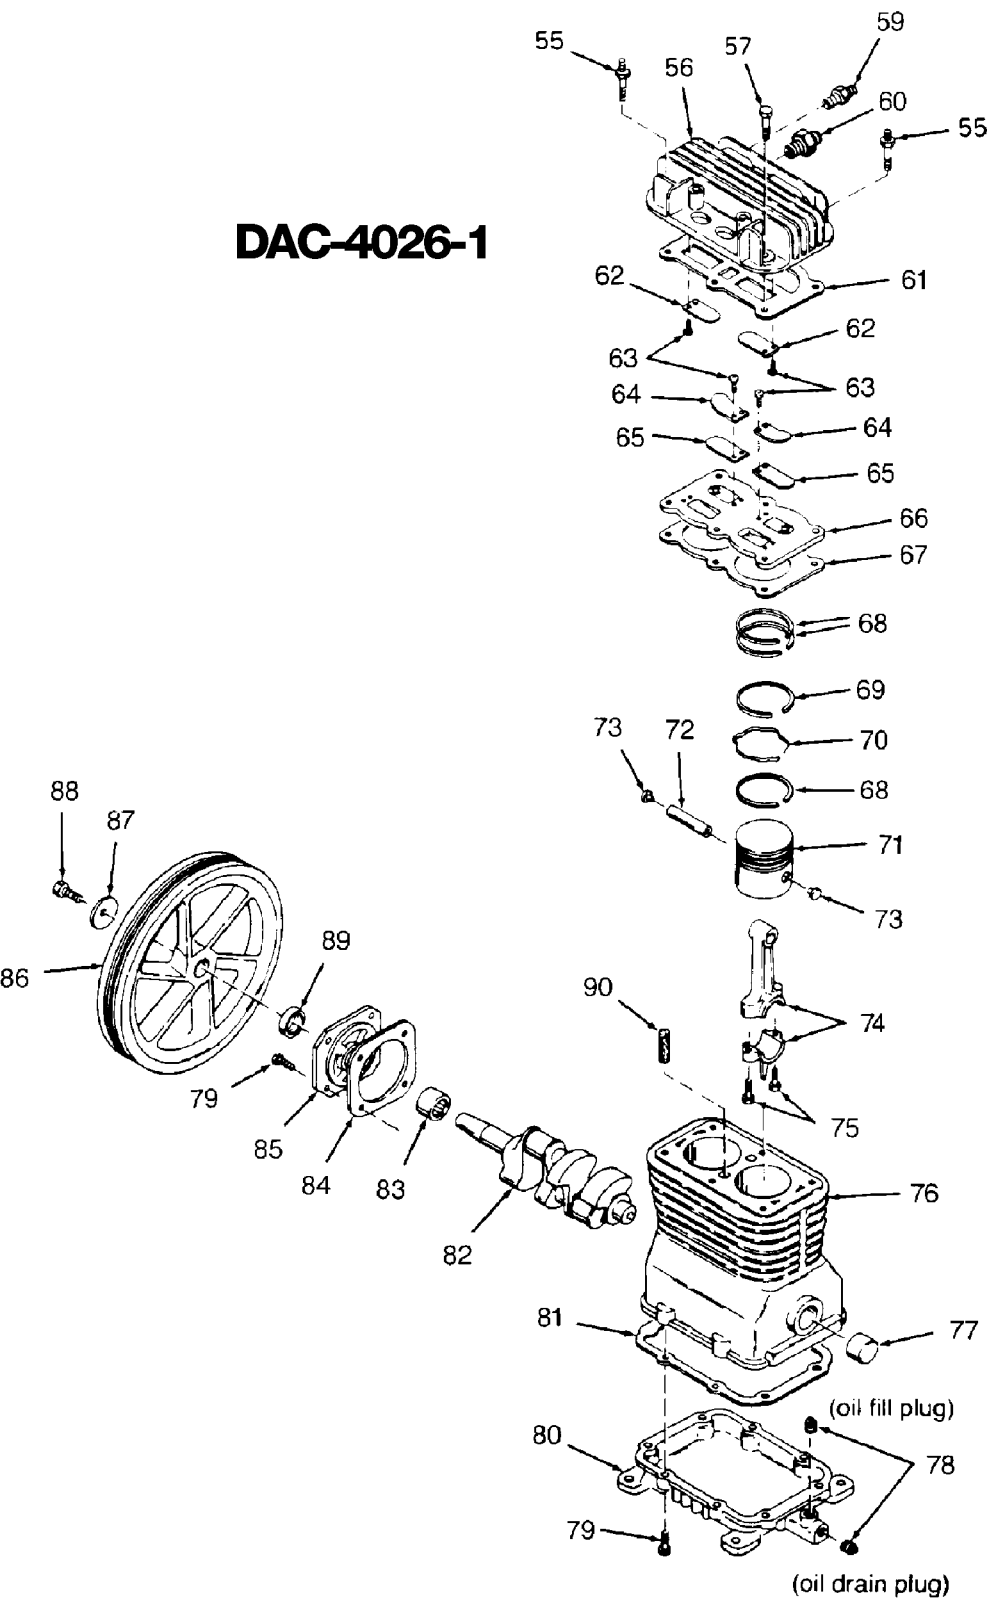

DAC-4026-1

Parts List for IR35E20AD Type 1

Item Number	Part Number	Description	Qty Required
1	000000-00	No Longer Available	1
2	CAC-323	BELTGUARD INSIDE	1
3	SSF-8113-ZN	NUT .375-16X.563 HEX	1
4	000000-00	No Longer Available	1
5	000000-00	No Longer Available	1
6	265-17	FILTER FELT	1
7	265-18	RETAINER FILTER	1
8	5140123-08	SCREW	2
10	SSP-7812	ASSY NUT SLEEVE 1/2	2
11	000000-00	No Longer Available	1
12	TIA-4150	VALVE SAFETY 150 .25	1
13	Z-D23004	GAUGE 1.5OD 200PSI .	1
14	SSP-7811	ASSY NUT SLEEVE 1/4	2
15	000000-00	No Longer Available	1
17	CAC-4296-1	REGULATOR 3PORT P2 L	1
18	D26889	ADAPTER .25 NPT X .2	1
19	N053094	NIPPLE	1
20	33821-00	BUSHING	1
20	438010040063	HEYCO BUSHINGS	1
21	CAC-95	MANIFOLD	1
22	A18885	GAUGE	1
23	SUDL-403-1	ASSY CORD POWER SJT	1
24	SSW-7385	BUSHING STRAIN RELIE	1
26	000000-00	No Longer Available	1
27	000000-00	No Longer Available	1
28	SS-2072-1	NIPPLE .375 NPT X 1.	1
29	CAC-437-2	VALVE CHECK 1/2NPT X	1