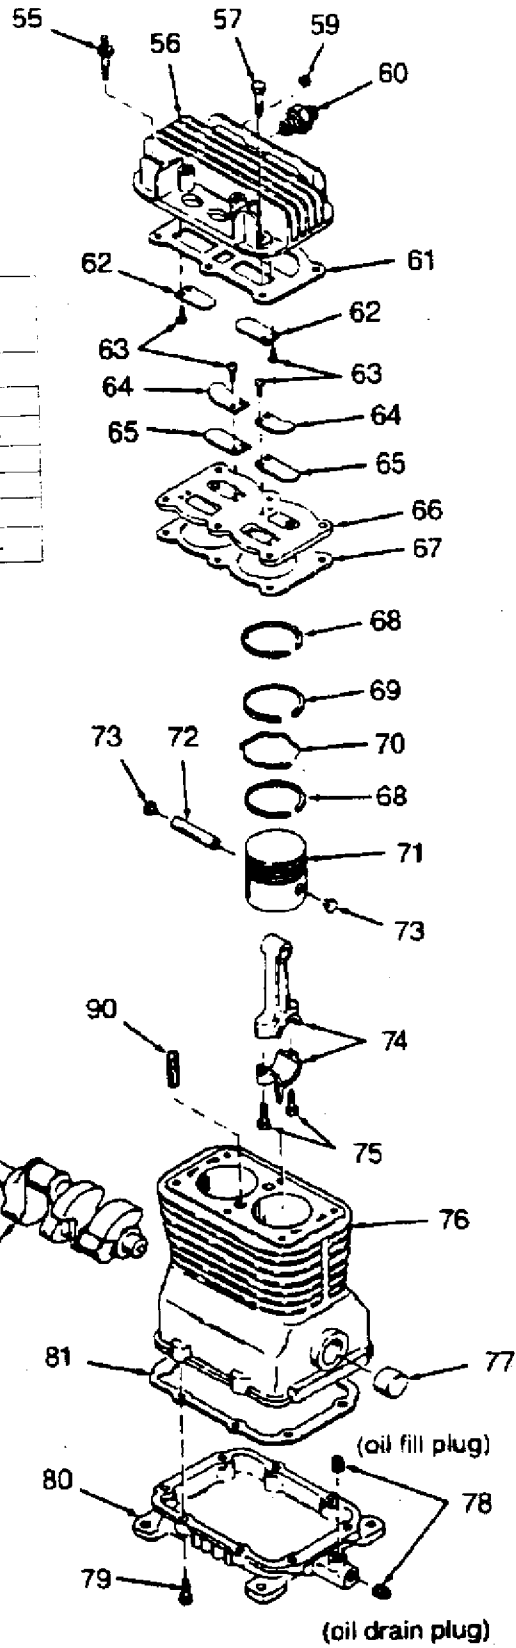

KEY NO.	TORQUE
55	25 TO 30 FT. LBS.
57	25 TO 30 FT. LBS.
59	25 TO 30 FT. LBS.
63	13 TO 17 IN. LBS.
75	7 TO 10 FT. LBS.
79	9 TO 12 FT. LBS.
88	15 TO 20 FT. LBS.