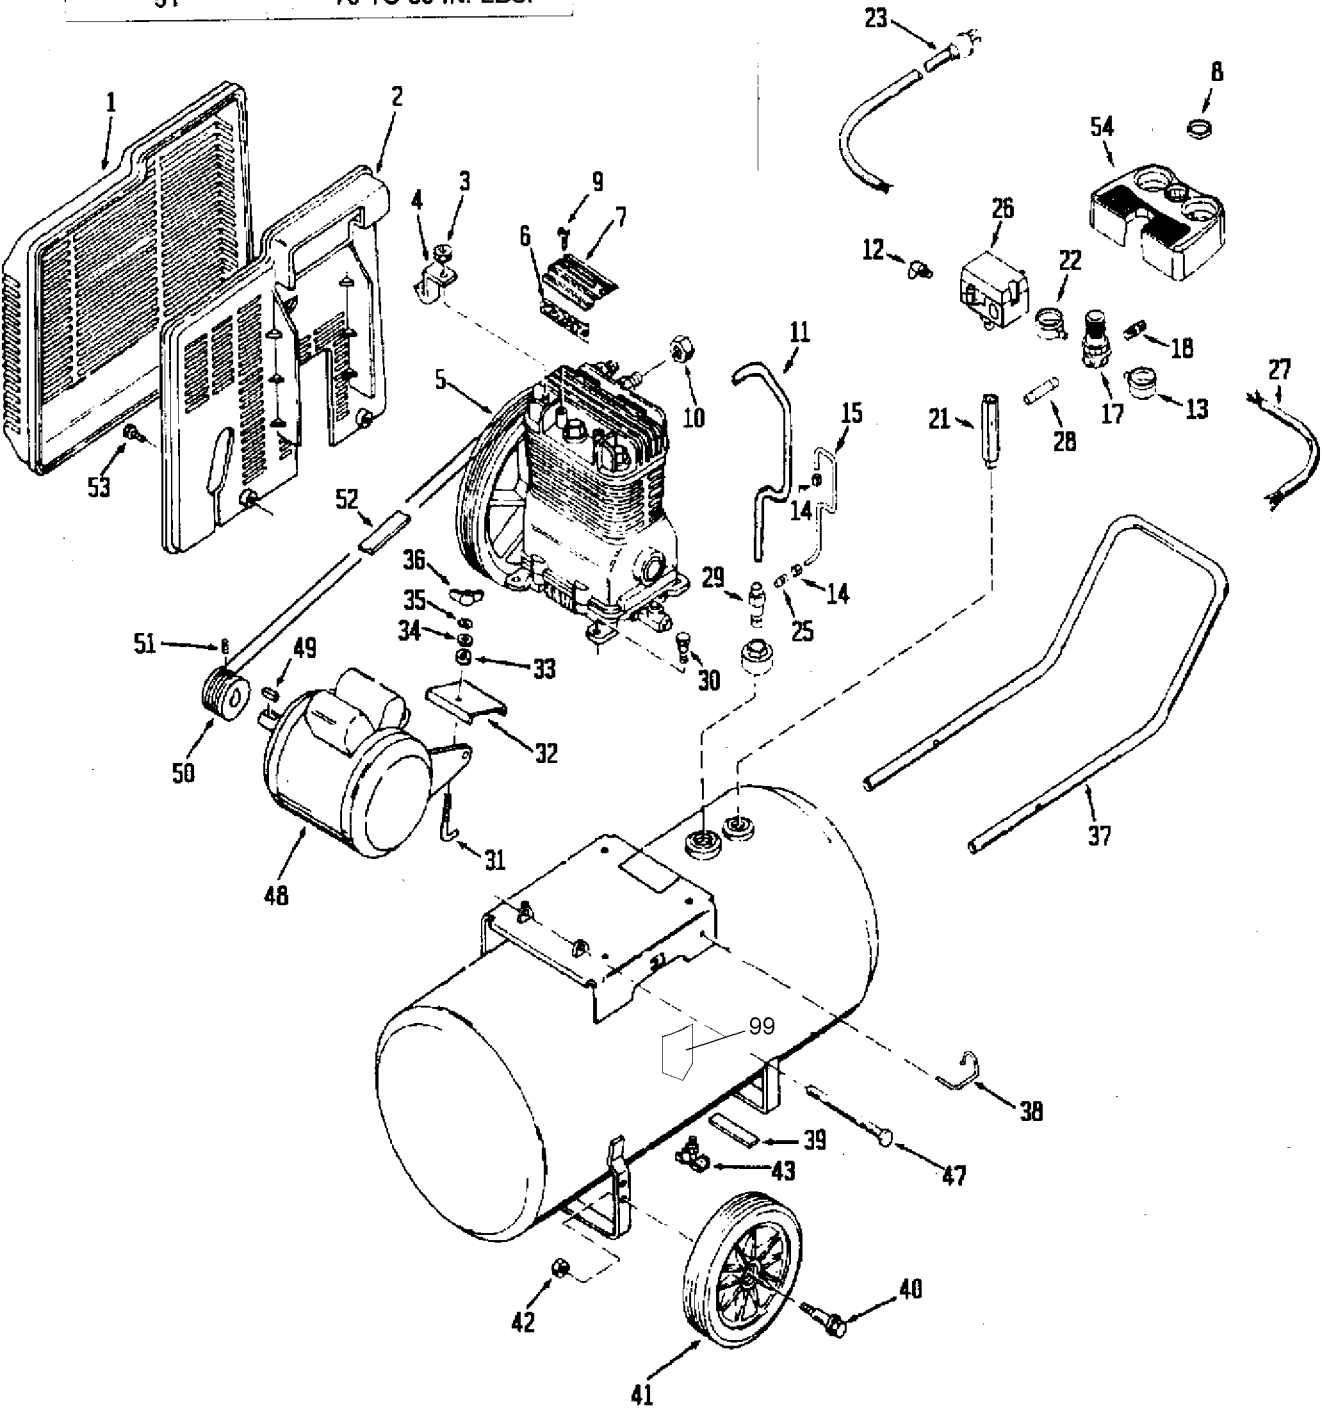

Parts List for IMCL4520 Type 0

Item Number	Part Number	Description	Qty Required
1	000000-00	No Longer Available	1
2	CAC-323	BELTGUARD INSIDE	1
3	SSF-8113-ZN	NUT .375-16X.563 HEX	1
4	000000-00	No Longer Available	1
5	N076030SV	PUMP ASSEMBLY	1
6	265-17	FILTER FELT	1
7	265-18	RETAINER FILTER	1
8	CAC-61	RING PANEL MOUNTING	1
9	5140123-08	SCREW	2
10	SSP-7812	ASSY NUT SLEEVE 1/2	2
11	AC-0041	TUBE OUTLET .500OD A	1
12	97503734	VALVE SAFETY 150 .12	1
13	Z-AC-0010-1	GAUGE LEFT HAND	1
14	SSP-7811	ASSY NUT SLEEVE 1/4	2
15	AC-0028	TUBE PRES REL .250OD	1
17	000000-00	No Longer Available	1
18	D26889	ADAPTER .25 NPT X .2	1
21	AC-0027-2	STANDPIPE BRASS MALE	1
22	AC-0009-1	GAUGE RIGHT HAND	1
23	SUDL-413-2	ASSY CORD POWER ST	1
25	SS-8553	CONNECTOR BODY	1
26	5140112-18	PRESSURE SWITCH	1
27	CAC-4215-1	ASSY CORD MOTOR SJT	1
28	SSP-480	NIPPLE 1/4-18 NPT X	1
29	A19715	VALVE CHECK 1/2NPT X	1
30	SSF-928	SCREW .313-18X.875 H	4
31	CAC-1013	SCREW HOLD DOWN	1

Parts List for IMCL4520 Type 0

Item Number	Part Number	Description	Qty Required
32	000000-00	No Longer Available	1
33	CAC-1011	SPRING ELASTOMER	1
34	SSN-56-ZN	WASHER 1 X 11/32 X 1	1
35	N017772	LOCK WASHER	1
36	SS-2038-ZN	NUT .313-18 WING	1
37	000000-00	No Longer Available	1
38	CAC-1059	CLIP RETAINING	1
39	SUDL-6-1	STRIP RUBBER FOOT	1
40	CAC-60	BOLT .375-16X2.25 UN	2
41	D23138	WHEEL 9 BLACK SEMI-P	2
42	SSF-8080-ZN	NUT .375-16 UNC-2B H	2
43	N286039	DRAIN VALVE	1
47	D21594	PIN MOTOR MOUNT OIL	1
48	000000-00	No Longer Available	1
49	SUDL-65	KEY MOTOR SHAFT	1
50	000000-00	No Longer Available	1
51	SS-391	SCREW .250-20 .625 S	1
52	C-BT-222	BELT 6J 38.0 EFF	1
53	D26742	SCREW #10-16 X .500	2
54	000000-00	No Longer Available	1
55	SSF-6627	STUD SHOULDER 3/8-16	1
56	Z-CAC-4213	ASSY HEAD	1
57	SSF-955	SCREW .375-16X1.50 H	5
59	SS-1215	PLUG PIPE GALV 1/8	1
60	SSP-9401	CONNECTOR BODY STRAI	1
61	000000-00	No Longer Available	1
62	KK-4275	KIT VALVE	1