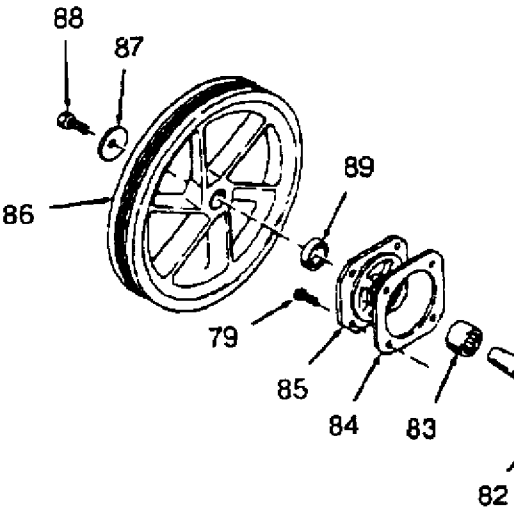

KEY NO.	TORQUE
55	25 TO 30 FT. LBS.
57	25 TO 30 FT. LBS.
59	25 TO 30 FT. LBS.
63	13 TO 17 IN. LBS.
75	7 TO 10 FT. LBS.
79	9 TO 12 FT. LBS.
88	15 TO 20 FT. LBS.

KEY NO.	TORQUE
30	10 TO 12 FT. LBS.
51	70 TO 80 IN. LBS.

Parts List for IMCL4520 Type 0

Item Number	Part Number	Description	Qty Required
1	000000-00	No Longer Available	1
2	CAC-323	BELTGUARD INSIDE	1
3	SSF-8113-ZN	NUT .375-16X.563 HEX	1
4	000000-00	No Longer Available	1
5	N076030SV	PUMP ASSEMBLY	1
6	265-17	FILTER FELT	1
7	265-18	RETAINER FILTER	1
8	CAC-61	RING PANEL MOUNTING	1
9	5140123-08	SCREW	2
10	SSP-7812	ASSY NUT SLEEVE 1/2	2
11	AC-0041	TUBE OUTLET .500OD A	1
12	97503734	VALVE SAFETY 150 .12	1
13	Z-AC-0010-1	GAUGE LEFT HAND	1
14	SSP-7811	ASSY NUT SLEEVE 1/4	2
15	AC-0028	TUBE PRES REL .250OD	1
17	000000-00	No Longer Available	1
18	D26889	ADAPTER .25 NPT X .2	1
21	AC-0027-2	STANDPIPE BRASS MALE	1
22	AC-0009-1	GAUGE RIGHT HAND	1
23	SUDL-413-2	ASSY CORD POWER ST	1
25	SS-8553	CONNECTOR BODY	1
26	5140112-18	PRESSURE SWITCH	1
27	CAC-4215-1	ASSY CORD MOTOR SJT	1
28	SSP-480	NIPPLE 1/4-18 NPT X	1
29	A19715	VALVE CHECK 1/2NPT X	1
30	SSF-928	SCREW .313-18X.875 H	4
31	CAC-1013	SCREW HOLD DOWN	1