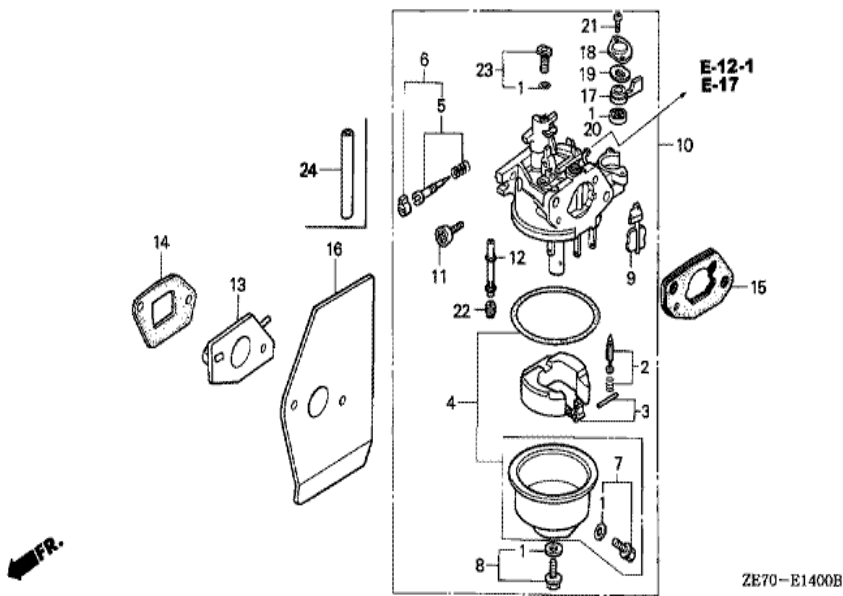

Ref	Partnumber	Description	GXV160K1	Serial Numbers
001	28400-ZG9-N11	STARTER ASSY., RECOIL	1	
002	28402-ZG9-802	HOUSING ASSY.	1	
003	28415-ZG9-802	PULLEY & SPRING ASSY.	1	
004	28419-ZG9-802	PIN, CENTER	1	
005	28431-ZG9-802	PLATE A, FRICTION	1	
006	28432-ZG9-802	PLATE B, FRICTION	1	
007	28441-ZG9-802	SPRING, FRICTION	1	
008	28444-ZG9-802	RETAINER	1	
010	28461-ZE7-T00	GRIP, STARTER	1	
011	28462-ZG9-802	ROPE, RECOIL STARTER	1	
013	28485-ZE6-T02	DOG	2	
014	28486-ZE6-T02	SPRING, DOG	2	

Ref	Partnumber	Description	GXV160K1	Serial Numbers
001	15721-ZE7-000	TUBE, BREATHER	1	
002	17216-PE2-003	COLLAR, AIR CLEANER (TOYO ROKI)	3	
003	17410-ZE7-W00	ELBOW COMP., AIR CLEANER	1	
004	17620-ZE7-000	CAP ASSY., FUEL TANK	1	
005	17622-888-010	SPONGE, FUEL CAP BREATHER	1	
006	17624-ZE7-000	PACKING, FUEL CAP	1	
007	17700-ZE7-W00	TUBE ASSY., FUEL TANK	1	
008	19610-ZE7-W01ZA	COVER COMP., FAN *NH1 *	1	
008	19610-ZE7-W01ZC	COVER COMP., FAN *R280 *	1	2083603
009	19615-ZG9-801ZA	HOOD, FAN COVER (GRAINED FINISH) *NH1 *	1	
009	19615-ZG9-801ZE	HOOD, FAN COVER (GRAINED FINISH) *R280 *	1	2083603
011	30500-ZG9-801	COIL ASSY., IGNITION	1	
018	90015-883-000	BOLT, FLANGE, 6X28 (CT200)	1	
<u>Ref</u>	<u>Partnumber</u>	<u>Description</u>	<u>GXV160K1</u>	<u>Serial Numbers</u>
019	90041-ZE7-W00	BOLT, STUD (A)	2	
020	90042-ZE7-W00	BOLT, STUD (IGNITION COIL)	1	
021	90402-ZE7-W00	COLLAR, SPECIAL	2	
023	91301-ZG9-800	O-RING, 33.3X3.5	1	
024	93891-0603510	SCREW-WASHER, 6X35	1	
025	93913-24580	SCREW, TAPPING, 4X20	1	
026	94050-06000	NUT, FLANGE, 6MM	5	
027	95002-02080	CLIP, TUBE (B8)	1	
028	95002-50000	CLIP, TUBE (C9)	1	6149217