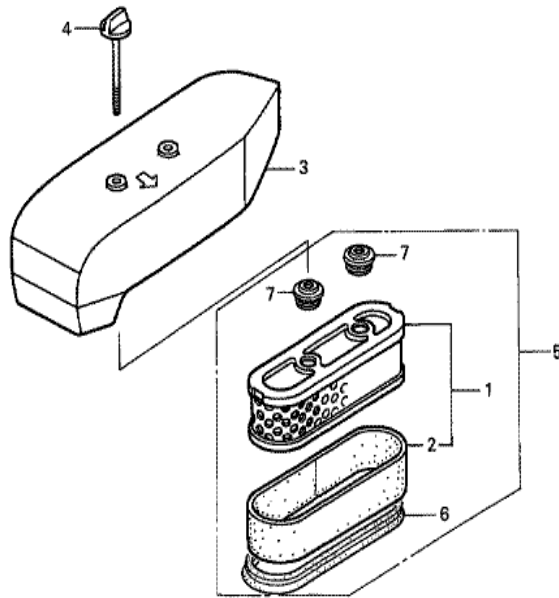

ZE70-E1501A

Ref	Partnumber	Description	GXV160K1	Serial Numbers
002	17218-ZE7-W02	FILTER, OUTER	1	
003	17231-ZE7-W00ZA	COVER, AIR CLEANER *NH1 *	1	
004	90004-ZE7-W00	BOLT, AIR CLEANER (6X73)	2	
005	17211-ZE7-W03	ELEMENT, AIR CLEANER (TOYO)	1	2012217
006	17217-ZE7-W00	PACKING, ELEMENT	1	
007	17232-ZE7-W00	GROMMET, AIR CLEANER	2