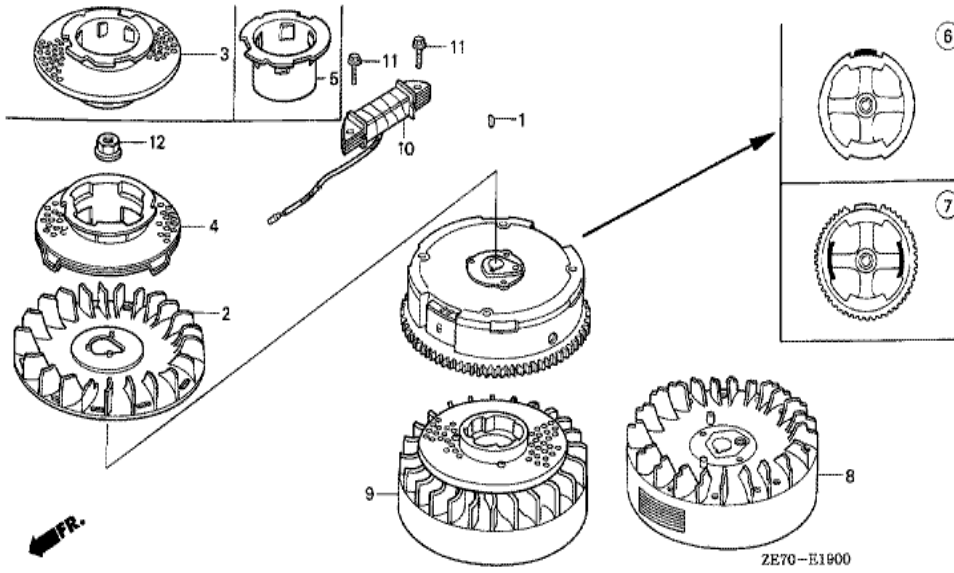

Ref	Partnumber	Description	GXV160K1	Serial Numbers
001	13331-357-000	KEY, SPECIAL WOODRUFF, 25X18	1	
009	31105-ZE7-W00	FLYWHEEL ASSY.	1	
012	90201-878-003	NUT, SPECIAL, 14MM	1