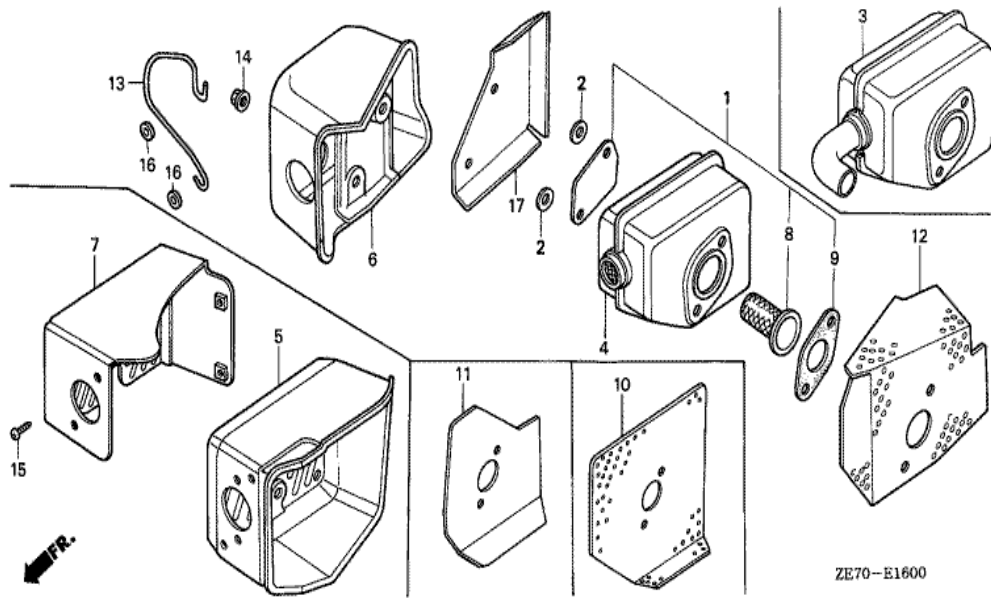

ZE70-E1600

Ref	Partnumber	Description	GXV160K1	Serial Numbers
001	06180-ZE6-820	ARRESTER KIT, SPARK	(1)	
002	18292-ZE7-M10	PACKING, PROTECTOR	2	2001911
004	18310-ZE7-013	MUFFLER COMP.	1	8117189
004	18310-ZG9-J01	MUFFLER COMP.	1	
008	18355-888-810	ARRESTER, SPARK	(1)	
009	18381-ZE6-820	GASKET, MUFFLER	(1)	
012	18381-ZG9-M00	GASKET, MUFFLER	1	
013	18435-ZE7-W40	GUARD, MUFFLER	1	8117190
014	90343-ZE6-000	NUT, SELF-LOCK, 6MM	2	
016	94101-06000	WASHER, PLAIN, 6MM	2	8117190