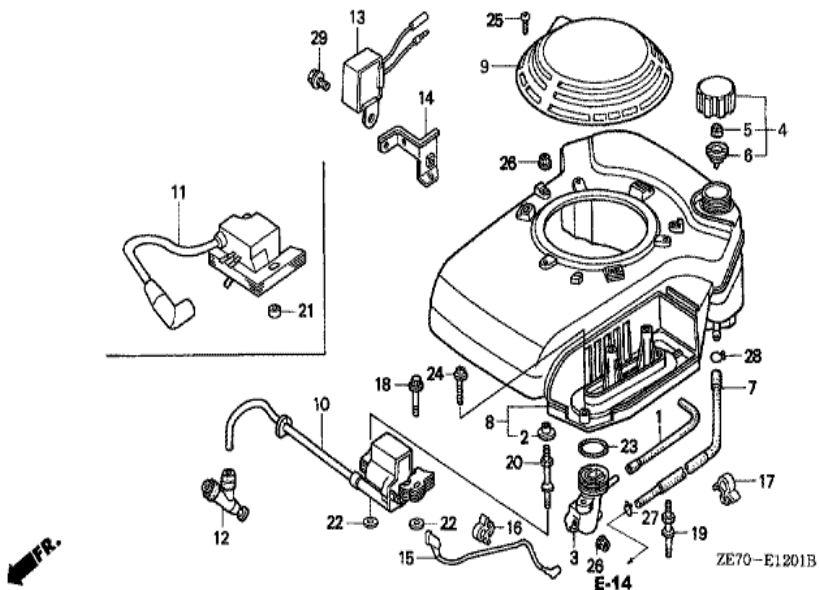

Ref	Partnumber	Description	GXV160K1	Serial Numbers
001	28400-ZG9-N11	STARTER ASSY., RECOIL	1	
002	28402-ZG9-802	HOUSING ASSY.	1	
003	28415-ZG9-802	PULLEY & SPRING ASSY.	1	
004	28419-ZG9-802	PIN, CENTER	1	
005	28431-ZG9-802	PLATE A, FRICTION	1	
006	28432-ZG9-802	PLATE B, FRICTION	1	
007	28441-ZG9-802	SPRING, FRICTION	1	
008	28444-ZG9-802	RETAINER	1	
010	28461-ZE7-T00	GRIP, STARTER	1	
011	28462-ZG9-802	ROPE, RECOIL STARTER	1	
013	28485-ZE6-T02	DOG	2	
014	28486-ZE6-T02	SPRING, DOG	2	

Ref	Partnumber	Description	GXV160K1	Serial Numbers
001	15721-ZE7-000	TUBE, BREATHER	1	
002	17216-PE2-003	COLLAR, AIR CLEANER (TOYO ROKI)	3	
003	17410-ZE7-W00	ELBOW COMP., AIR CLEANER	1	
004	17620-ZE7-000	CAP ASSY., FUEL TANK	1	
005	17622-888-010	SPONGE, FUEL CAP BREATHER	1	
006	17624-ZE7-000	PACKING, FUEL CAP	1	
007	17700-ZE7-W00	TUBE ASSY., FUEL TANK	1	
008	19610-ZE7-W01ZA	COVER COMP., FAN *NH1 *	1	
008	19610-ZE7-W01ZC	COVER COMP., FAN *R280 *	1	2083603
009	19615-ZG9-801ZA	HOOD, FAN COVER (GRAINED FINISH) *NH1 *	1	
009	19615-ZG9-801ZE	HOOD, FAN COVER (GRAINED FINISH) *R280 *	1	2083603
011	30500-ZG9-801	COIL ASSY., IGNITION	1	
018	90015-883-000	BOLT, FLANGE, 6X28 (CT200)	1	
<u>Ref</u>	<u>Partnumber</u>	<u>Description</u>	<u>GXV160K1</u>	<u>Serial Numbers</u>
019	90041-ZE7-W00	BOLT, STUD (A)	2	
020	90042-ZE7-W00	BOLT, STUD (IGNITION COIL)	1	
021	90402-ZE7-W00	COLLAR, SPECIAL	2	
023	91301-ZG9-800	O-RING, 33.3X3.5	1	
024	93891-0603510	SCREW-WASHER, 6X35	1	
025	93913-24580	SCREW, TAPPING, 4X20	1	
026	94050-06000	NUT, FLANGE, 6MM	5	
027	95002-02080	CLIP, TUBE (B8)	1	
028	95002-50000	CLIP, TUBE (C9)	1	6149217