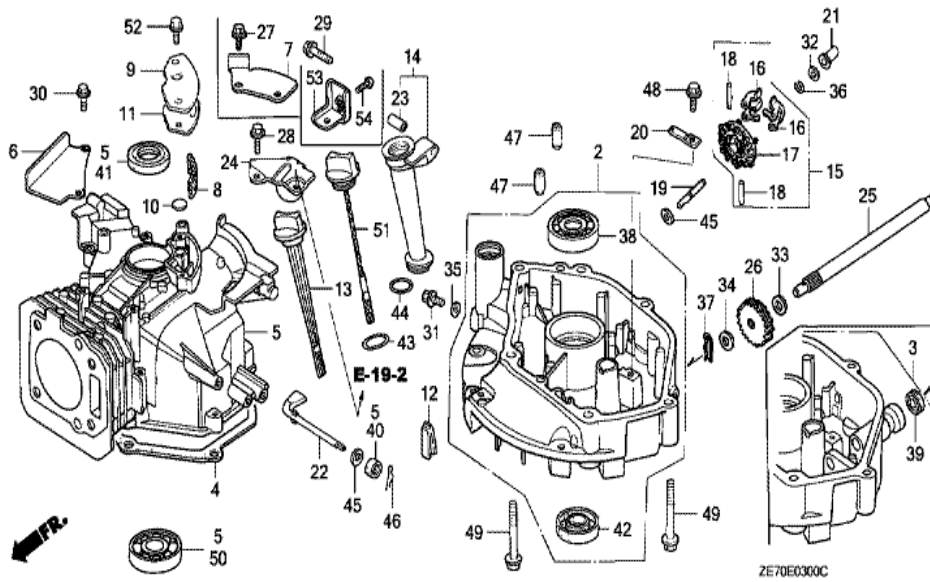

Ref	Partnumber	Description	GXV160K1	Serial Numbers
002	11300-ZE7-408	PAN ASSY., OIL	1	
004	11381-ZE7-M10	PACKING, OIL PAN	1	
005	12000-ZE7-W00	BARREL ASSY., CYLINDER	1	2065854
006	12125-ZE7-000	PLATE, GUIDE	1	
007	12126-ZE7-W00	PLATE A, GUIDE	1	
008	12367-883-003	FILTER, BREATHER	1	
009	12370-ZE7-000	COVER COMP., BREATHER	1	
010	12372-ZE7-000	VALVE, BREATHER	1	
011	12373-ZE7-000	PACKING, BREATHER COVER	1	
012	15335-ZE7-000	RUBBER, OIL RETURN	1	
013	15620-ZE6-810	GAUGE COMP., OIL LEVEL	1	1174114
014	15630-ZE6-810	EXTENSION, OIL FILLER	1	1174114
015	16510-ZE6-000	GOVERNOR ASSY.	1