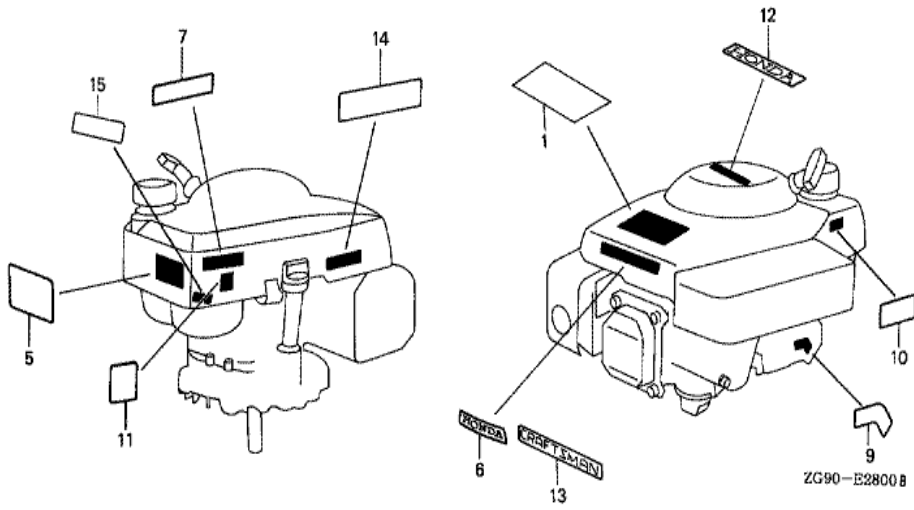

Ref	Partnumber	Description	GXV140	Serial Numbers
015	87135-ZE2-010	LABEL, E-SPEC (EPA STANDARD) (15.5X60.0)	1