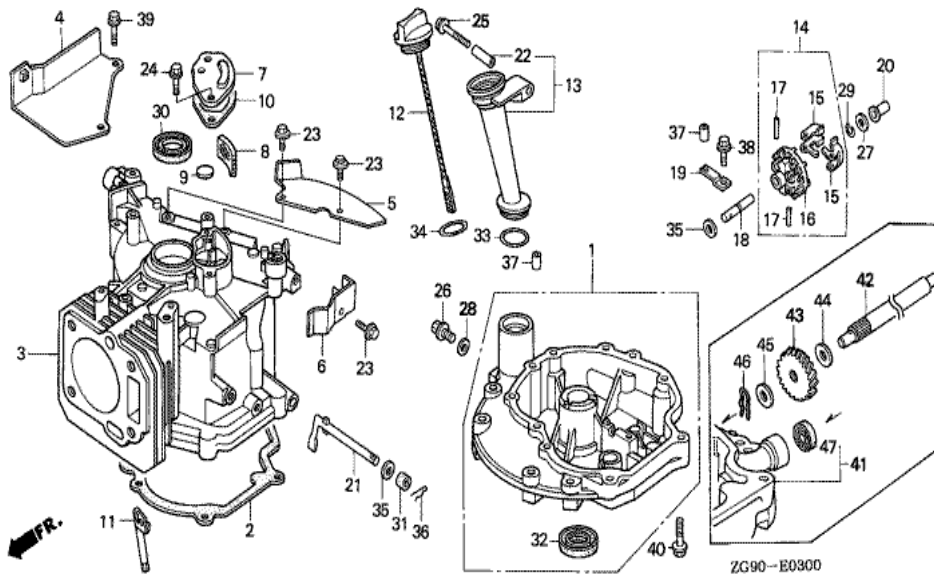

Ref	Partnumber	Description	GXV140	Serial Numbers
002	11381-ZG9-T00	PACKING, OIL PAN	1	
003	12100-ZG9-405	BARREL COMP., CYLINDER	1	
004	12125-ZG9-000	PLATE, GUIDE	1	
005	12126-ZG9-M30	PLATE A, GUIDE	1	
007	12360-ZE6-000	CAP COMP., BREATHER CHAMBER	1	
008	12367-ZE6-010	FILTER, BREATHER	1	
009	12372-879-000	VALVE, BREATHER	1	
010	12373-ZE6-000	PACKING, BREATHER CHAMBER	1	
011	12385-ZE6-000	PIPE, OIL DEFENSE	1	
012	15620-ZE6-810	GAUGE COMP., OIL LEVEL	1	
013	15630-ZE6-810	EXTENSION, OIL FILLER	1	
014	16510-ZE6-000	GOVERNOR ASSY.	1	
015	16511-ZE1-000	WEIGHT, GOVERNOR	2