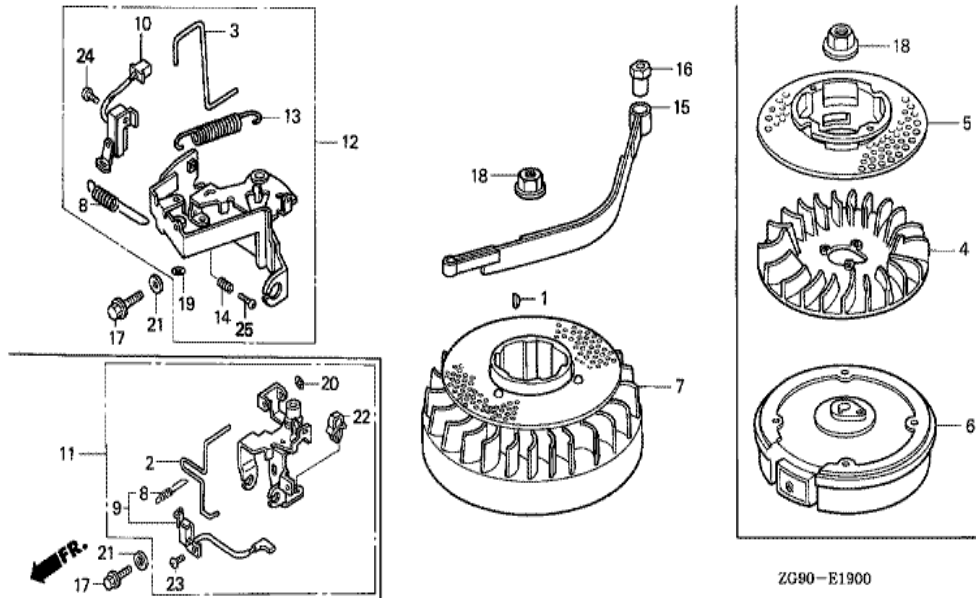

Ref	Partnumber	Description	GXV140	Serial Numbers
001	13331-357-000	KEY, SPECIAL WOODRUFF, 25X18	1	
007	31105-ZG9-800	FLYWHEEL ASSY.	1	
018	90201-878-003	NUT, SPECIAL, 14MM	1