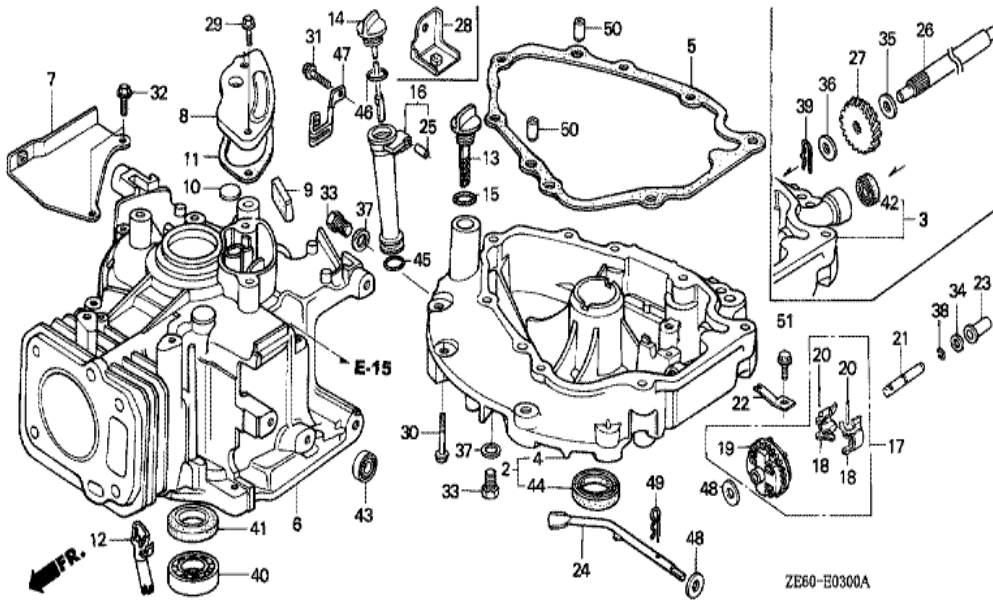

Ref	Partnumber	Description	GXV120	Serial Numbers
003	11300-ZE6-408	PAN ASSY., OIL	1	
005	11381-ZG9-J60	PACKING, OIL PAN	1	
006	12100-ZE6-030	BARREL COMP., CYLINDER	1	2553493
007	12125-ZE6-010	PLATE, GUIDE	1	1039557
008	12360-ZE6-000	CAP COMP., BREATHER CHAMBER	1	
009	12367-ZE6-010	FILTER, BREATHER	1	1985316
010	12372-879-000	VALVE, BREATHER	1	
011	12373-ZE6-000	PACKING, BREATHER CHAMBER	1	
012	12385-ZE6-000	PIPE, OIL DEFENSE	1	
014	15620-ZE6-810	GAUGE COMP., OIL LEVEL	1	2195322
016	15630-ZE6-810	EXTENSION, OIL FILLER	1	2195322
017	16510-ZE6-000	GOVERNOR ASSY.	1	
018	16511-ZE1-000	WEIGHT, GOVERNOR	2