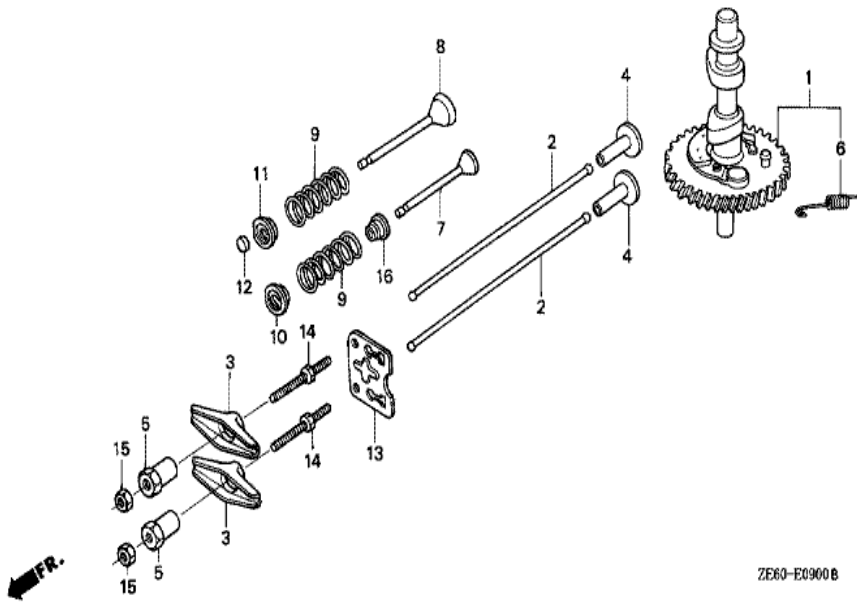

ZE60-E09008

<u>Ref</u>	<u>Partnumber</u>	<u>Description</u>	<u>GXV120</u>	<u>Serial Numbers</u>
001	14100-ZE6-W00	CAMSHAFT ASSY.	1	2465084
002	14410-ZE0-010	ROD, PUSH	2	
003	14431-ZE1-000	ARM, VALVE ROCKER	2	
004	14441-ZE1-000	LIFTER, VALVE	2	2514530
004	14441-ZE1-010	LIFTER, VALVE	2	2514531
005	14451-ZE1-013	PIVOT, ROCKER ARM	2	2450339
006	14568-ZE1-000	SPRING, WEIGHT RETURN	1	
007	14711-ZE0-010	VALVE, IN.	1	
008	14721-ZE6-010	VALVE, EX.	1	1969444
009	14751-ZE1-000	SPRING, VALVE	2	
010	14771-ZE1-000	RETAINER, IN. VALVE SPRING	1	2508721
011	14771-ZE1-000	RETAINER, IN. VALVE SPRING	1	2508721
013	14791-ZE0-010	PLATE, PUSH ROD GUIDE	1	1163731
<u>Ref</u>	<u>Partnumber</u>	<u>Description</u>	<u>GXV120</u>	<u>Serial Numbers</u>
014	90012-ZE0-010	BOLT, PIVOT, 8MM	2	1163731
015	90206-ZE1-000	NUT, PIVOT ADJUSTING	2	
016	12209-ZE6-003	SEAL, VALVE STEM	1	2554751