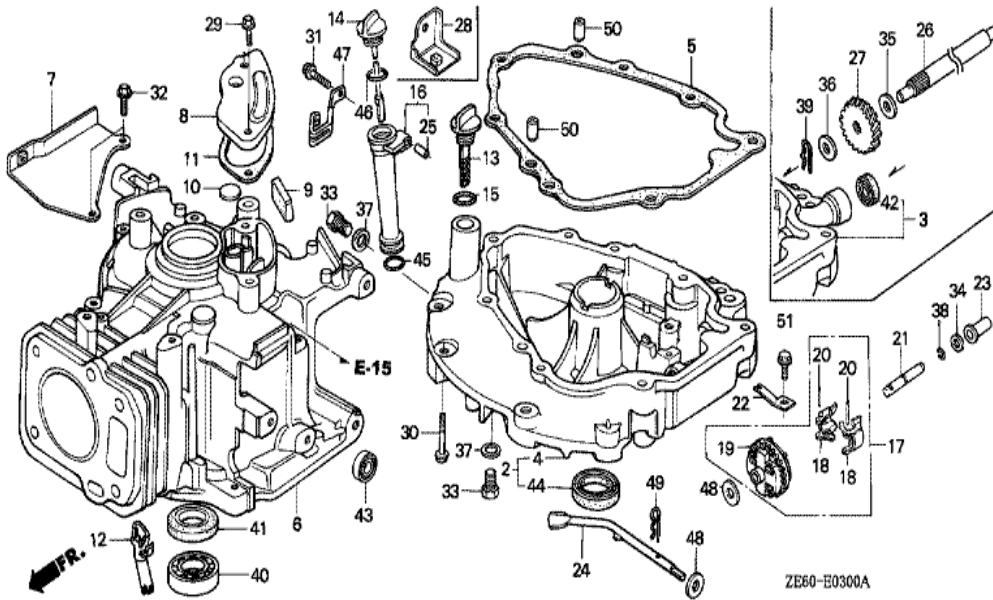

Ref	Partnumber	Description	GXV120	Serial Numbers
002	11300-ZE6-010	PAN ASSY., OIL	1	
005	11381-ZG9-J60	PACKING, OIL PAN	1	
006	121A0-ZE6-030	BARREL COMP., CYLINDER	1	1985316 2553493
007	12125-ZE6-010	PLATE, GUIDE	1	1039557
008	12360-ZE6-000	CAP COMP., BREATHER CHAMBER	1	
009	12367-ZE6-010	FILTER, BREATHER	1	1985316
010	12372-879-000	VALVE, BREATHER	1	
011	12373-ZE6-000	PACKING, BREATHER CHAMBER	1	
012	12385-ZE6-000	PIPE, OIL DEFENSE	1	
014	15620-ZE6-810	GAUGE COMP., OIL LEVEL	1	2195322
016	15630-ZE6-810	EXTENSION, OIL FILLER	1	2195322
017	16510-ZE6-000	GOVERNOR ASSY.	1	
018	16511-ZE1-000	WEIGHT, GOVERNOR	2