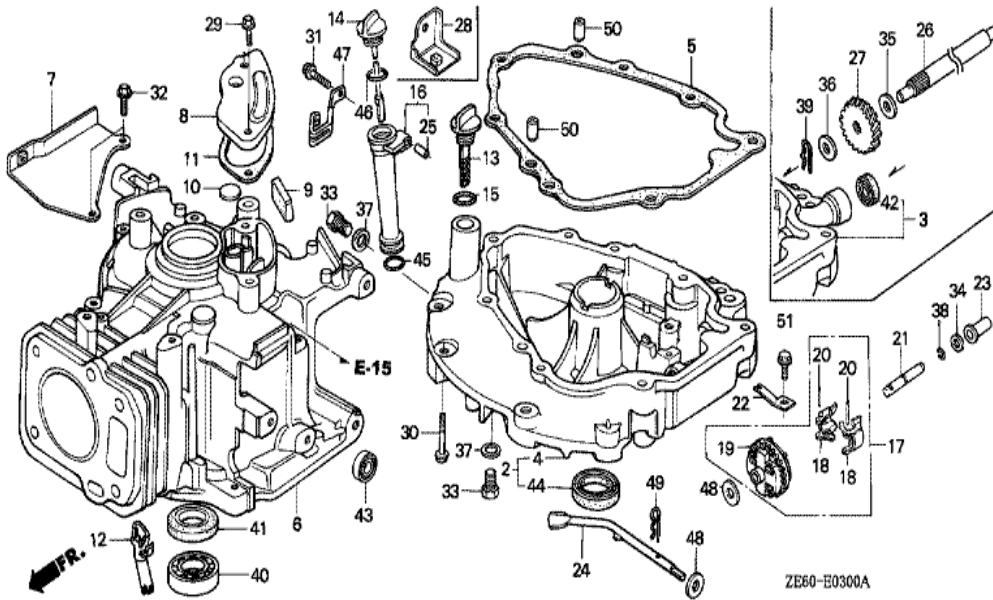

Ref	Partnumber	Description	GXV120	Serial Numbers
002	11300-ZE6-641	PAN ASSY., OIL	1	2195322
005	11381-ZE6-000	PACKING, OIL PAN	1	2453088
005	11381-ZG9-J60	PACKING, OIL PAN	1	
006	121A0-ZE6-030	BARREL COMP., CYLINDER	1	1985316 2553493
007	12125-ZE6-010	PLATE, GUIDE	1	1039557
008	12360-ZE6-000	CAP COMP., BREATHER CHAMBER	1	
009	12367-ZE6-010	FILTER, BREATHER	1	1985316
010	12372-879-000	VALVE, BREATHER	1	
011	12373-ZE6-000	PACKING, BREATHER CHAMBER	1	
012	12385-ZE6-000	PIPE, OIL DEFENSE	1	
014	15620-ZE6-810	GAUGE COMP., OIL LEVEL	1	2195322
016	15630-ZE6-810	EXTENSION, OIL FILLER	1	2195322
017	16510-ZE6-000	GOVERNOR ASSY.	1