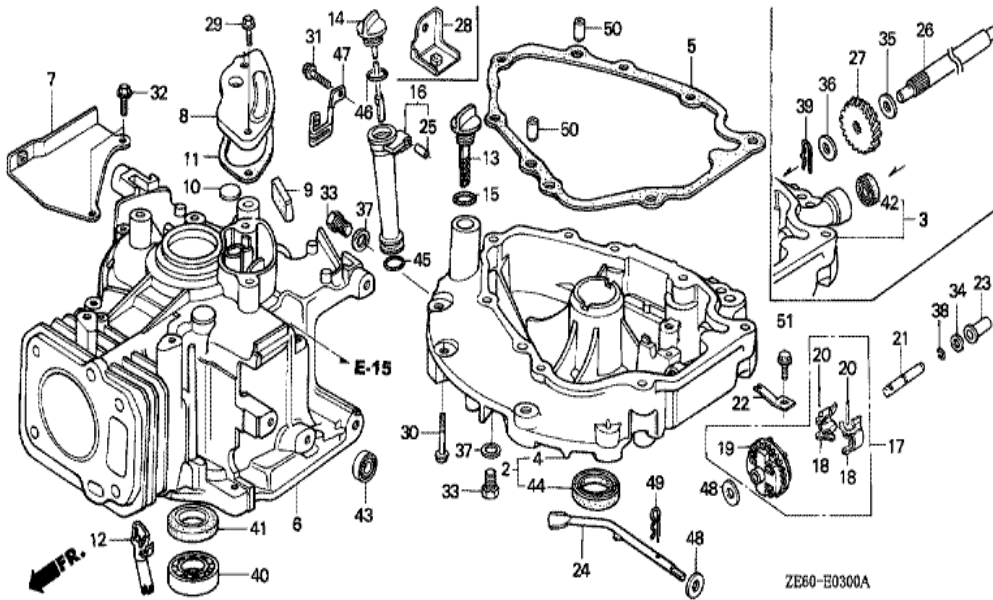

Ref	Partnumber	Description	GXV120	Serial Numbers
002	11300-ZE6-407	PAN ASSY., OIL	1	2195322
005	11381-ZE6-000	PACKING, OIL PAN	1	2453088
005	11381-ZG9-J60	PACKING, OIL PAN	1	
006	12100-ZE6-405	BARREL COMP., CYLINDER	1	2553494
006	121A0-ZE6-030	BARREL COMP., CYLINDER	1	1985316 2553493
008	12360-ZE6-000	CAP COMP., BREATHER CHAMBER	1	
009	12367-ZE6-010	FILTER, BREATHER	1	1985316
010	12372-879-000	VALVE, BREATHER	1	
011	12373-ZE6-000	PACKING, BREATHER CHAMBER	1	
012	12385-ZE6-000	PIPE, OIL DEFENSE	1	
014	15620-ZE6-810	GAUGE COMP., OIL LEVEL	1	2195322
016	15630-ZE6-810	EXTENSION, OIL FILLER	1	2195322
017	16510-ZE6-000	GOVERNOR ASSY.	1