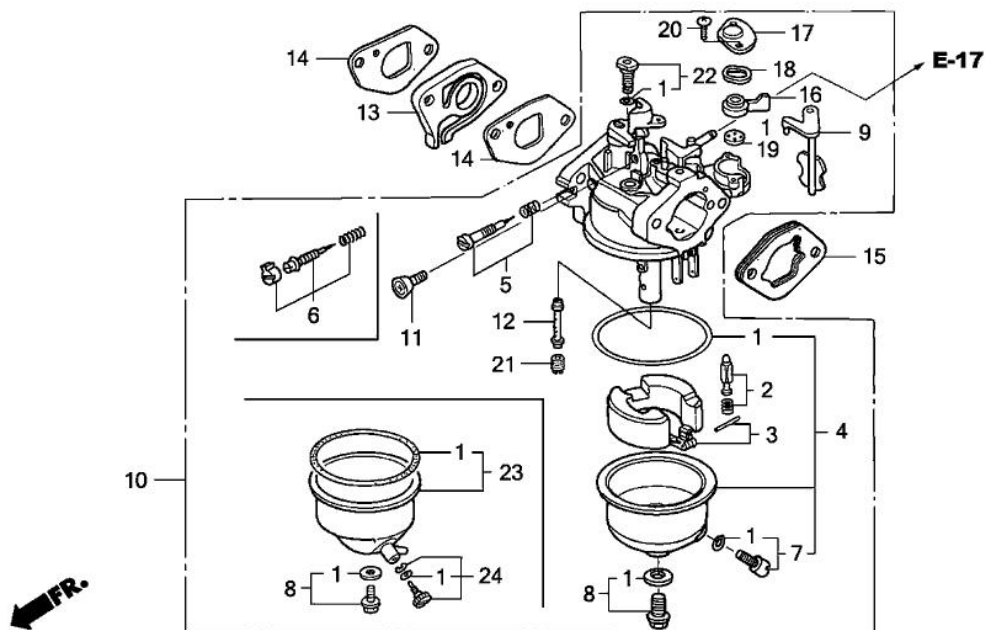

ZE60E1400B

Ref.	Part Number	Part Description	Qty.
001	16010-ZE0-025	GASKET SET (CARBURETOR NO.)	001
002	16011-ZE0-005	VALVE SET, FLOAT (SEAT NOT INCLUDED)	001
003	16013-ZE0-005	FLOAT SET	001
004	16015-ZE0-831	CHAMBER SET, FLOAT (CARBURETOR NO.)	001
004	16015-ZE1-811	CHAMBER SET, FLOAT (CARBURETOR NO.)	001
005	16016-ZE0-005	SCREW SET, PILOT (CARBURETOR NO.)	001
006	16016-ZH7-W01	SCREW SET, PILOT (CARBURETOR NO.)	001
007	16024-ZE1-811	SCREW SET, DRAIN (CARBURETOR NO.)	001
008	16028-ZE0-005	SCREW SET	001
008	16028-ZK7-S91	SCREW SET	001
009	16045-ZE6-005	CHOKE SET	001
010	16100-ZE6-W01	CARBURETOR ASSY. (BE56A B)	001
011	16124-ZE0-005	SCREW, THROTTLE STOP	001
012	16166-ZE6-W00	NOZZLE, MAIN (CARBURETOR NO.)	001
013	16211-ZE6-000	INSULATOR, CARBURETOR	001
014	16212-ZG9-J60	GASKET, INSULATOR	002
015	16220-ZE6-010	SPACER, CARBURETOR	001
016	16953-ZE6-015	LEVER, PETCOCK (CARBURETOR NO.)	001
016	16953-ZE6-015	LEVER, PETCOCK (CARBURETOR NO.)	001
017	16954-ZE1-812	PLATE, LEVER SETTING (CARBURETOR NO.)	001
018	16956-ZE1-811	SPRING, PETCOCK LEVER (CARBURETOR NO.)	001
019	16957-ZE1-812	GASKET, PETCOCK (CARBURETOR NO.)	001
020	93500-03006-0H	SCREW, PAN (3X6)	002
020	93500-03008-1G	SCREW, PAN (3X8) (CARBURETOR NO.)	002
021	99101-ZH7-0520	JET, MAIN (#52) (CARBURETOR NO.) (NOT AVAILABLE)	(1)
021	99101-ZH7-0550	JET, MAIN (#55) (CARBURETOR NO.)	(1)
021	99101-ZH7-0580	JET, MAIN (#58) (CARBURETOR NO.) (NOT AVAILABLE)	001
021	99101-ZH8-0520	JET, MAIN (#52) (CARBURETOR NO.)	(1)
021	99101-ZH8-0550	JET, MAIN (#55) (CARBURETOR NO.)	(1)
021	99101-ZK7-0580	JET, MAIN (#58)	001
022	99204-ZE2-0380	JET SET, PILOT (#38) (CARBURETOR NO.)	001