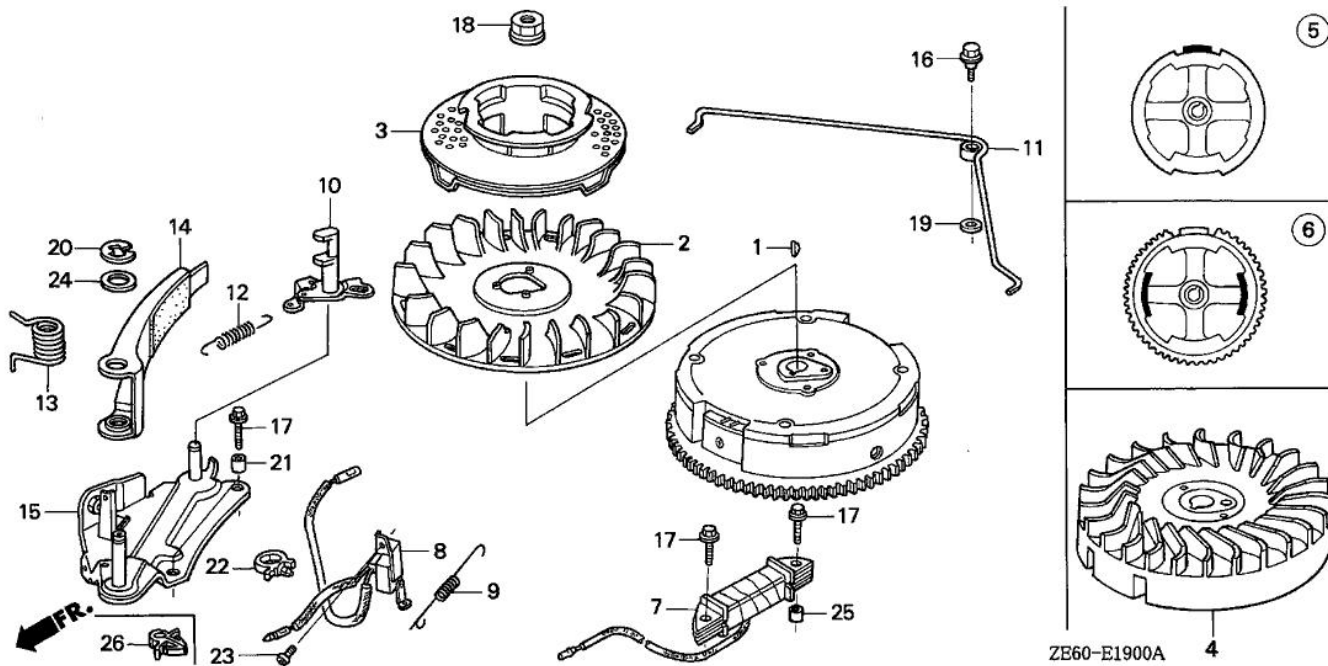

Ref.	Part Number	Part Description	Qty.
001	13331-357-000	KEY, SPECIAL WOODRUFF (25X18)	001
002	19511-ZE6-000	FAN, COOLING	001
003	28451-ZE6-003	PULLEY, STARTER	001
005	31100-ZE6-661	FLYWHEEL	001
005	31100-ZE6-662	FLYWHEEL	001
005	31100-ZE6-T01	FLYWHEEL	001
018	90201-878-003	NUT, SPECIAL (14MM)	001