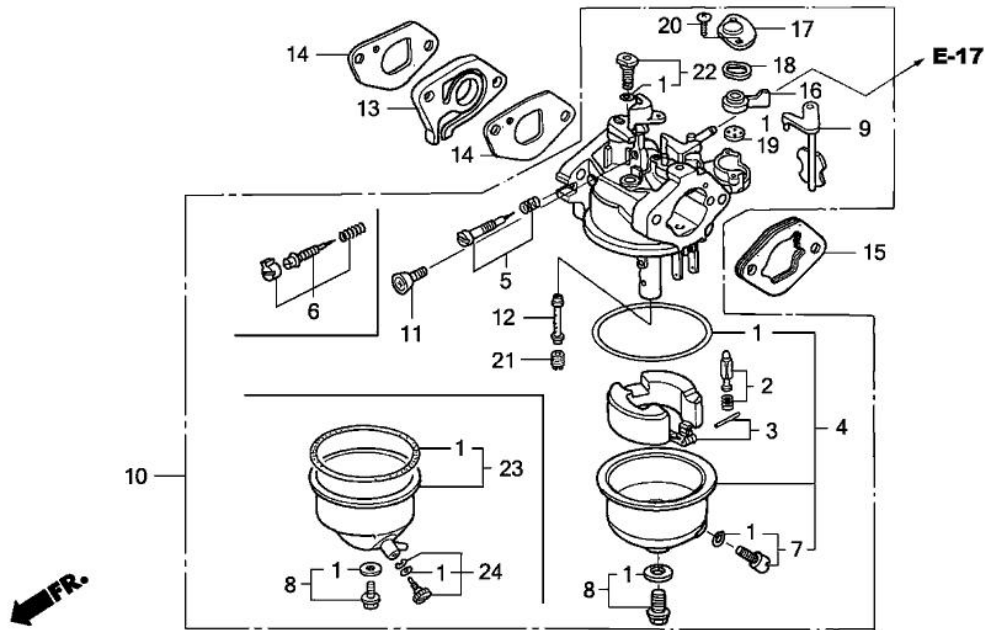

ZE60E1400B

Ref.	Part Number	Part Description	Qty.
001	16010-ZE0-025	GASKET SET (CARBURETOR NO.)	001
002	16011-ZE0-005	VALVE SET, FLOAT (SEAT NOT INCLUDED)	001
003	16013-ZE0-005	FLOAT SET	001
004	16015-ZE1-811	CHAMBER SET, FLOAT (CARBURETOR NO.)	001
005	16016-ZE0-005	SCREW SET, PILOT (CARBURETOR NO.)	001
007	16024-ZE1-811	SCREW SET, DRAIN (CARBURETOR NO.)	001
008	16028-ZE0-005	SCREW SET	001
008	16028-ZK7-S91	SCREW SET	001
009	16045-ZE6-005	CHOKE SET	001
010	16100-ZE6-W01	CARBURETOR ASSY. (BE56A B)	001
011	16124-ZE0-005	SCREW, THROTTLE STOP	001
012	16166-ZE6-015	NOZZLE, MAIN (CARBURETOR NO.) (NOT AVAILABLE)	001
013	16211-ZE6-000	INSULATOR, CARBURETOR	001
014	16212-ZE6-306	GASKET, INSULATOR	002
014	16212-ZG9-J60	GASKET, INSULATOR	002
015	16220-ZE6-010	SPACER, CARBURETOR	001
016	16953-ZE6-015	LEVER, PETCOCK (CARBURETOR NO.)	001
017	16954-ZE1-812	PLATE, LEVER SETTING (CARBURETOR NO.)	001
018	16956-ZE1-811	SPRING, PETCOCK LEVER (CARBURETOR NO.)	001
019	16957-ZE1-812	GASKET, PETCOCK (CARBURETOR NO.)	001
020	93500-03008-1G	SCREW, PAN (3X8) (CARBURETOR NO.)	002
021	99101-124-0600	JET, MAIN (#60) (CARBURETOR NO.)	(1)
021	99101-124-0620	JET, MAIN (#62) (CARBURETOR NO.)	(1)
021	99101-124-0650	JET, MAIN (#65) (CARBURETOR NO.)	001
022	99204-ZE0-0350	JET SET, PILOT (#35) (CARBURETOR NO.)	001