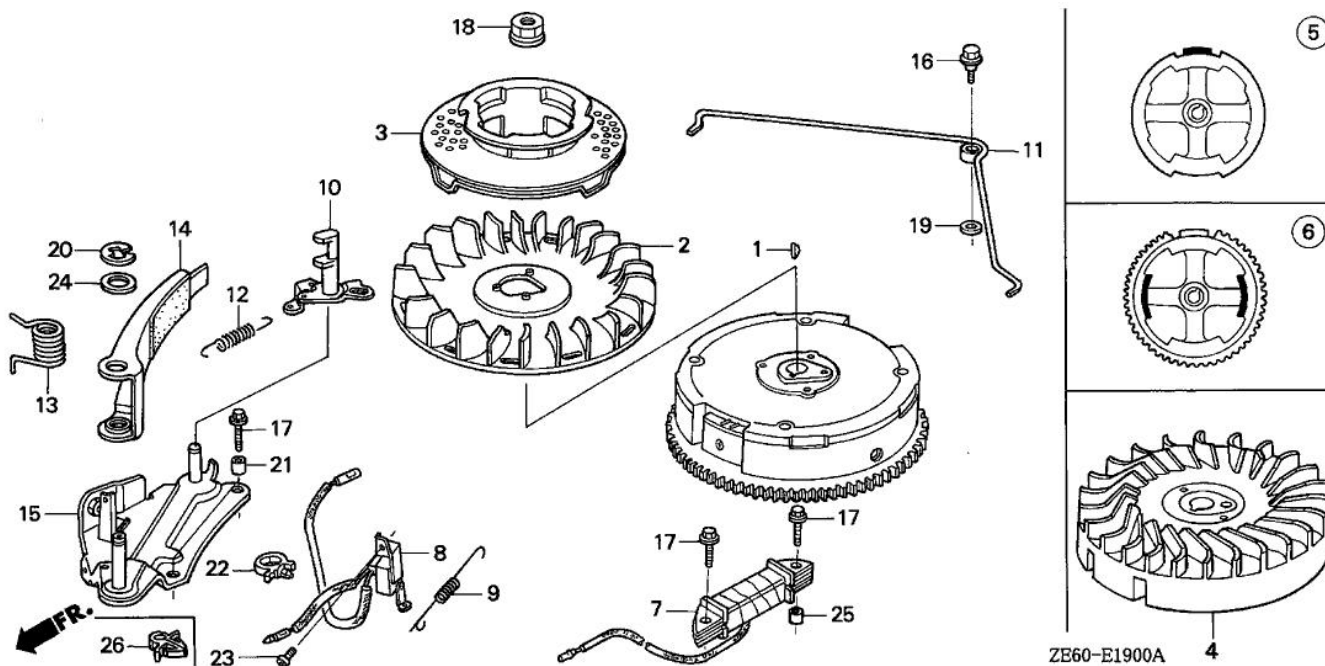

Ref.	Part Number	Part Description	Qty.
001	13331-357-000	KEY, SPECIAL WOODRUFF (25X18)	001
003	28451-ZE6-003	PULLEY, STARTER	001
004	31100-ZE6-013	FLYWHEEL	001
008	36100-ZE6-651	SWITCH ASSY., ENGINE STOP	001
009	36121-ZE6-000	SPRING, SWITCH CONTROL	001
010	43140-ZE6-000	CAM, BRAKE	001
011	43145-ZE6-020	ROD, THROTTLE RETURN	001
012	75112-ZE6-000	SPRING, BRAKE	001
013	75113-ZE6-000	SPRING, BRAKE RETURN	001
014	75120-ZE6-013	BRAKE	001
015	75130-ZE6-000	BASE, BRAKE	001
016	90015-ZE6-000	BOLT, FLANGE (6MM)	001
017	95701-06022-00	BOLT, FLANGE (6X22)	002
018	90201-878-003	NUT, SPECIAL (14MM)	001
020	90653-723-000	E-RING (10MM)	(NOT AVAILABLE)
021	90702-ZE6-000	PIN, DOWEL (8X9)	002
023	93500-04008-0A	SCREW, PAN (4X8)	001
024	94102-12800	WASHER, PLAIN (12MM)	001