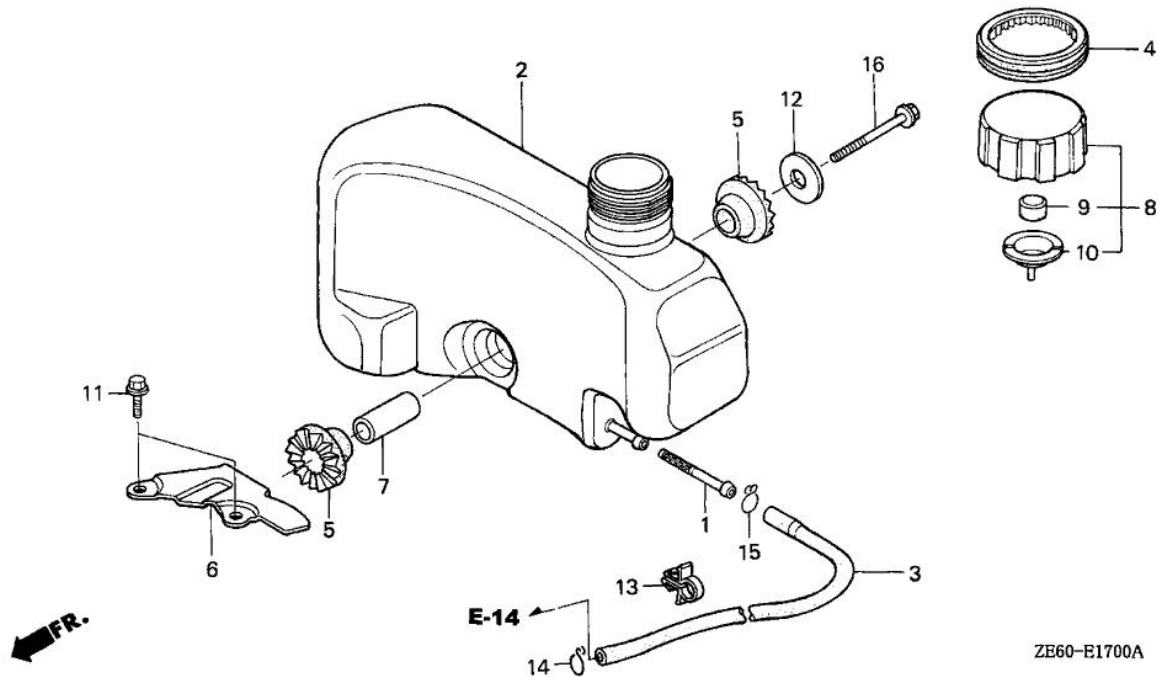

Ref.	Part Number	Part Description	Qty.
001	16952-ZE6-000	FILTER, FUEL	001
002	17510-ZE6-000	TANK, FUEL	001
002	17510-ZE6-T00	TANK, FUEL	001
003	17512-ZE6-000	TUBE, FUEL	001
004	17515-ZE6-000	RUBBER, TANK MOUNTING	001
005	17516-896-700	RUBBER B, TANK MOUNTING	002
006	17517-ZE6-000	STAY, TANK	001
007	17518-ZE6-000	COLLAR, TANK SETTING	001
008	17620-ZG9-000	CAP ASSY., FUEL TANK	001
009	17622-888-010	SPONGE, FUEL CAP BREATHER	001
010	17624-ZE7-000	GASKET, FUEL CAP	001
011	90014-952-000	BOLT, FLANGE (6X14) (CT200)	002
012	90455-896-700	WASHER, TANK MOUNTING	001
013	90682-959-661	CLIP B, CABLE (9MM BLACK)	001
014	95002-02080	CLIP, TUBE (B8)	001
015	95002-70000	CLIP, TUBE (C11)	001
016	95701-08050-00	BOLT, FLANGE (8X50)	001