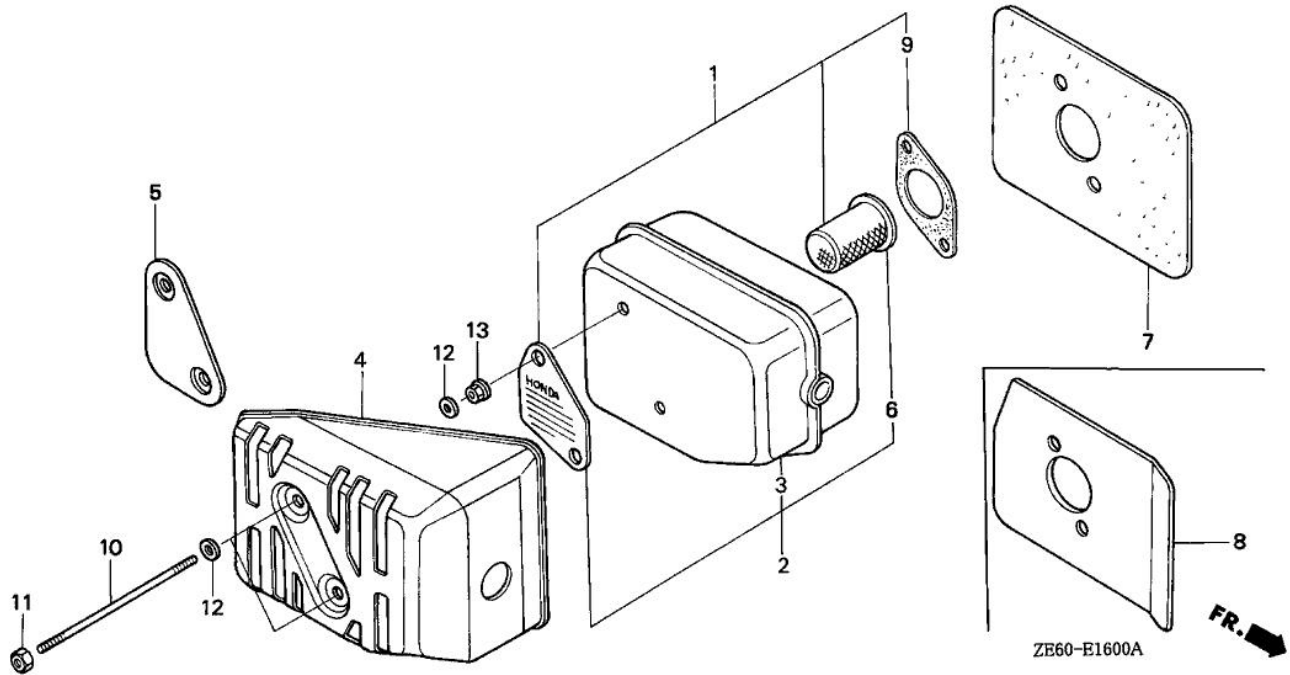

Ref.	Part Number	Part Description	Qty.
001	06180-ZE6-820	ARRESTER KIT, SPARK	(1)
003	18310-ZE6-003	MUFFLER	001
004	18320-ZE6-020	PROTECTOR, MUFFLER	001
005	18321-ZE6-G11	COVER, MUFFLER PROTECTOR	001
006	06180-888-505	ARRESTER KIT, SPARK	(1)
008	18381-ZE6-800	GASKET, MUFFLER	001
009	18381-ZE6-820	GASKET, MUFFLER	(1)
010	90013-ZE7-000	BOLT, STUD (6X82)	002
011	90343-ZE6-000	NUT, SELF-LOCK (6MM)	002