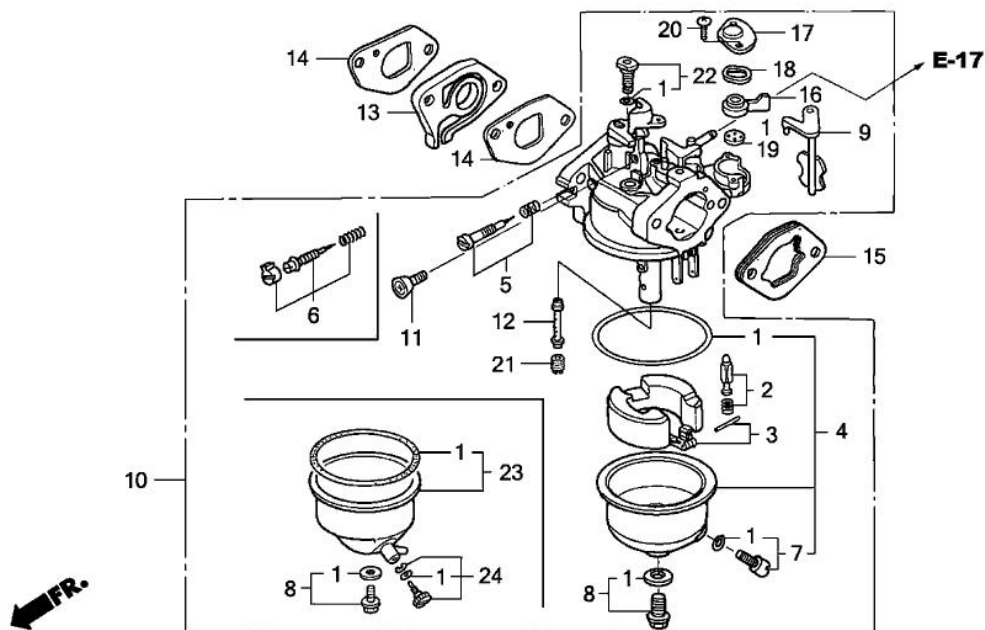

ZE60E1400B

Ref.	Part Number	Part Description	Qty.
001	16010-ZE0-025	GASKET SET (CARBURETOR NO.)	001
002	16011-ZE0-005	VALVE SET, FLOAT (SEAT NOT INCLUDED)	001
003	16013-ZE0-005	FLOAT SET	001
004	16015-ZE0-831	CHAMBER SET, FLOAT (CARBURETOR NO.)	001
004	16015-ZE1-811	CHAMBER SET, FLOAT (CARBURETOR NO.)	001
005	16016-ZE0-005	SCREW SET, PILOT (CARBURETOR NO.)	001
006	16016-ZH7-W01	SCREW SET, PILOT (CARBURETOR NO.)	001
007	16024-ZE1-811	SCREW SET, DRAIN (CARBURETOR NO.)	001
008	16028-ZE0-005	SCREW SET	001
008	16028-ZK7-S91	SCREW SET	001
009	16045-ZE6-005	CHOKE SET	001
010	16100-ZE6-W01	CARBURETOR ASSY. (BE56A B)	001
011	16124-ZE0-005	SCREW, THROTTLE STOP	001
012	16166-ZE6-W00	NOZZLE, MAIN (CARBURETOR NO.)	001
013	16211-ZE6-000	INSULATOR, CARBURETOR	001
014	16212-ZG9-J60	GASKET, INSULATOR	002
015	16220-ZE6-010	SPACER, CARBURETOR	001
016	16953-ZE6-015	LEVER, PETCOCK (CARBURETOR NO.)	001
016	16953-ZE6-015	LEVER, PETCOCK (CARBURETOR NO.)	001
017	16954-ZE1-812	PLATE, LEVER SETTING (CARBURETOR NO.)	001
018	16956-ZE1-811	SPRING, PETCOCK LEVER (CARBURETOR NO.)	001
019	16957-ZE1-812	GASKET, PETCOCK (CARBURETOR NO.)	001
020	93500-03006-0H	SCREW, PAN (3X6)	002
020	93500-03008-1G	SCREW, PAN (3X8) (CARBURETOR NO.)	002
021	99101-ZH8-0520	JET, MAIN (#52) (CARBURETOR NO.)	(1)
021	99101-ZH8-0520	JET, MAIN (#52) (CARBURETOR NO.)	(1)
021	99101-ZH8-0550	JET, MAIN (#55) (CARBURETOR NO.)	(1)
021	99101-ZH8-0550	JET, MAIN (#55) (CARBURETOR NO.)	(1)
021	99101-ZK7-0580	JET, MAIN (#58)	001
021	99101-ZK7-0580	JET, MAIN (#58)	001
022	99204-ZE2-0380	JET SET, PILOT (#38) (CARBURETOR NO.)	001