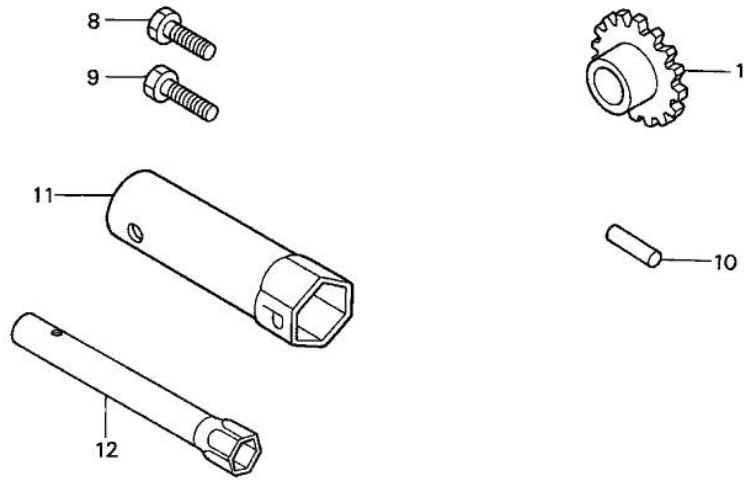

ZB60-E4000A

Ref.	Part Number	Part Description	Qty.
012	99004-21002	WRENCH, BOX (P21)	001