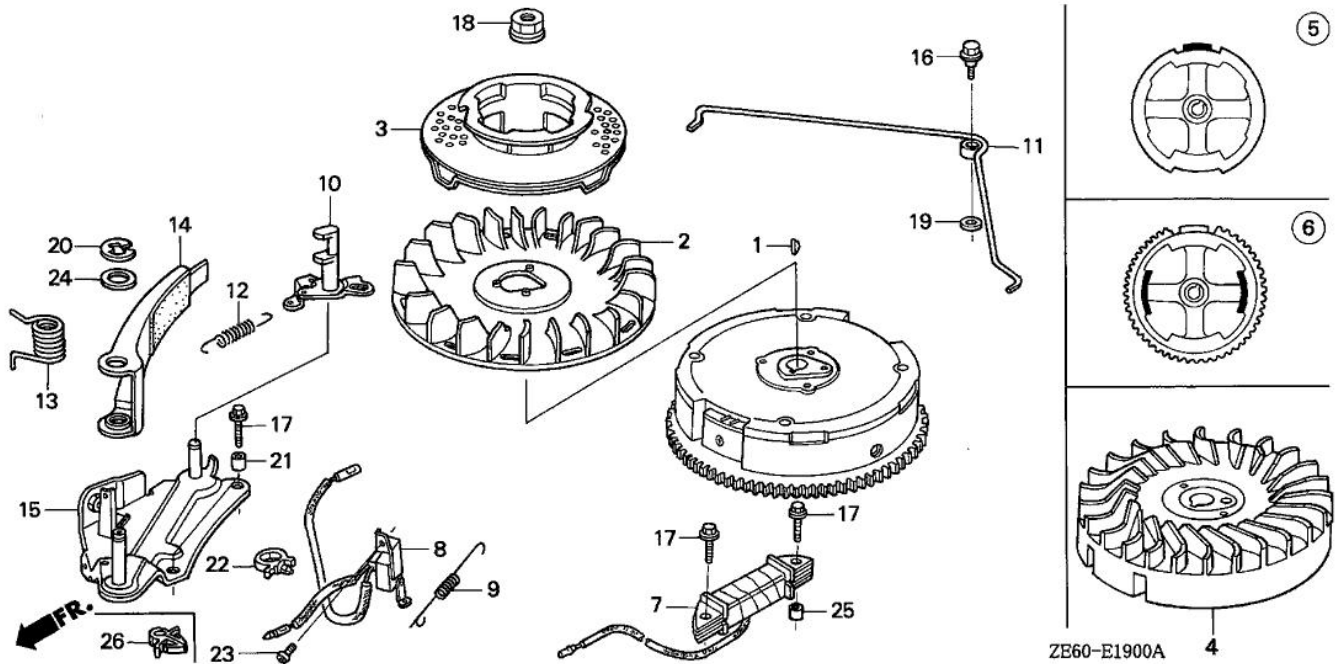

Ref.	Part Number	Part Description	Qty.
001	13331-357-000	KEY, SPECIAL WOODRUFF (25X18)	001
003	28451-ZE6-003	PULLEY, STARTER	001
004	31100-ZE6-013	FLYWHEEL	001
008	36100-ZE6-651	SWITCH ASSY., ENGINE STOP	001
009	36121-ZE6-000	SPRING, SWITCH CONTROL	001
010	43140-ZE6-000	CAM, BRAKE	001
011	43145-ZE6-020	ROD, THROTTLE RETURN	001
012	75112-ZE6-000	SPRING, BRAKE	001
013	75113-ZE6-000	SPRING, BRAKE RETURN	001
014	75120-ZE6-013	BRAKE	001
015	75130-ZE6-000	BASE, BRAKE	001
016	90015-ZE6-000	BOLT, FLANGE (6MM)	001
017	90018-ZE1-000	BOLT, FLANGE (6X23) (CT200)	002
018	90201-878-003	NUT, SPECIAL (14MM)	001
019	90417-360-000	WASHER, DRUM STOPPER	001
020	90653-723-000	E-RING (10MM)	(NOT AVAILABLE)
021	90702-ZE6-000	PIN, DOWEL (8X9)	002
022	91504-750-003	CLIP, WIRE HARNESS (BLACK)	001
023	93500-04008-0A	SCREW, PAN (4X8)	001
024	94102-12800	WASHER, PLAIN (12MM)	001