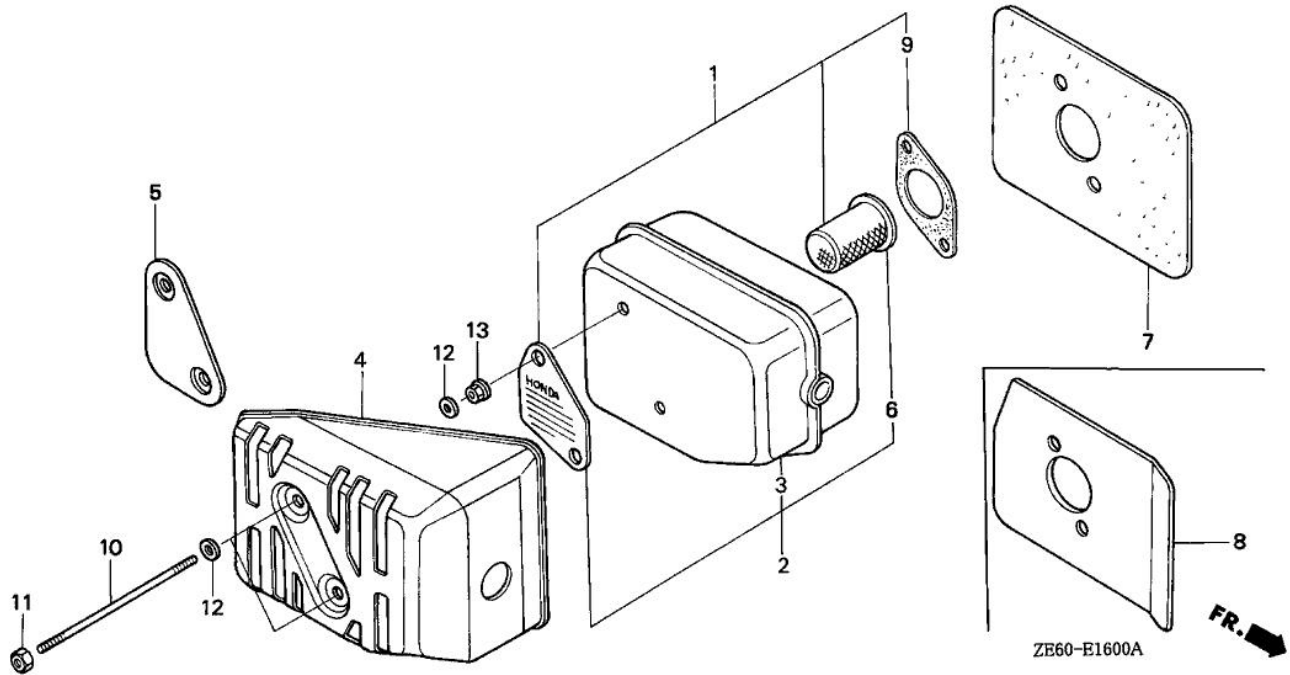

Ref.	Part Number	Part Description	Qty.
001	06180-ZE6-820	ARRESTER KIT, SPARK	(1)
003	18310-ZE6-003	MUFFLER	001
004	18320-ZE6-020	PROTECTOR, MUFFLER	001
006	06180-888-505	ARRESTER KIT, SPARK	(1)
008	18381-ZE6-800	GASKET, MUFFLER	001
009	18381-ZE6-820	GASKET, MUFFLER	(1)
010	90013-ZE7-000	BOLT, STUD (6X82)	002
011	90343-ZE6-000	NUT, SELF-LOCK (6MM)	002