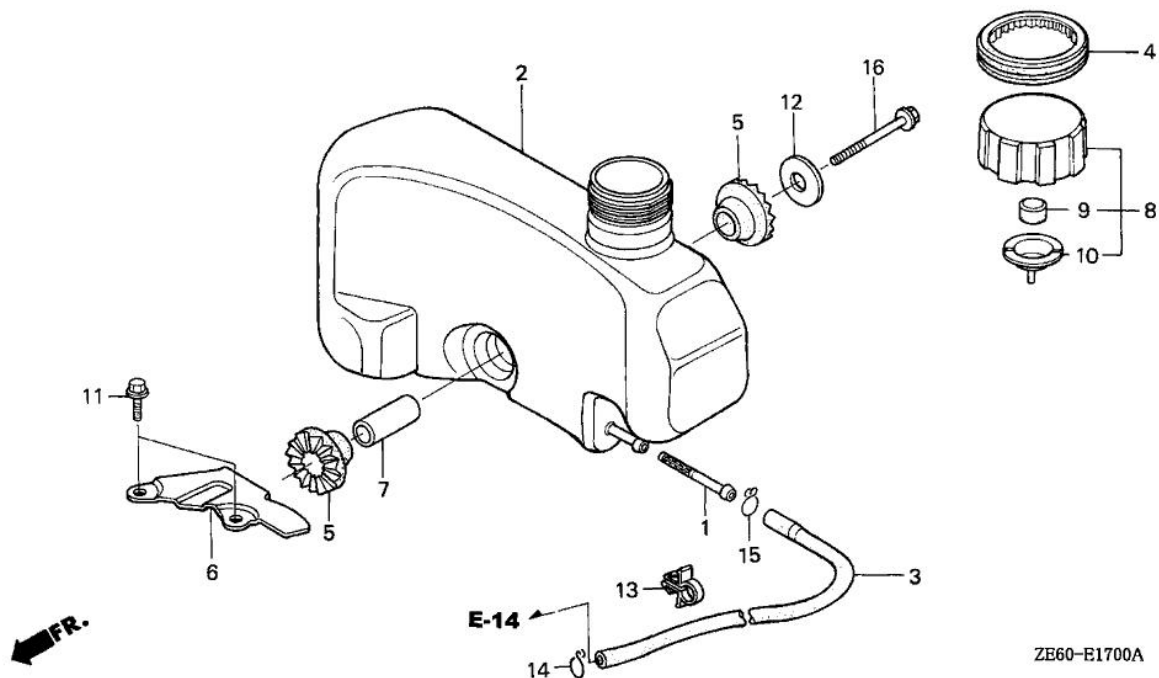

Ref.	Part Number	Part Description	Qty.
001	16952-ZE6-000	FILTER, FUEL	001
002	17510-ZE6-000	TANK, FUEL	001
003	17512-ZE6-000	TUBE, FUEL	001
004	17515-ZE6-000	RUBBER, TANK MOUNTING	001
005	17516-896-700	RUBBER B, TANK MOUNTING	002
006	17517-ZE6-000	STAY, TANK	001
007	17518-ZE6-000	COLLAR, TANK SETTING	001
008	17620-ZG9-000	CAP ASSY., FUEL TANK	001
009	17622-888-010	SPONGE, FUEL CAP BREATHER	001
010	17624-ZE7-000	GASKET, FUEL CAP	001
011	90014-952-000	BOLT, FLANGE (6X14) (CT200)	002
012	90455-896-700	WASHER, TANK MOUNTING	001
013	90682-959-661	CLIP B, CABLE (9MM BLACK)	001
014	95002-02080	CLIP, TUBE (B8)	001
015	95002-70000	CLIP, TUBE (C11)	001
016	95701-08050-00	BOLT, FLANGE (8X50)	001