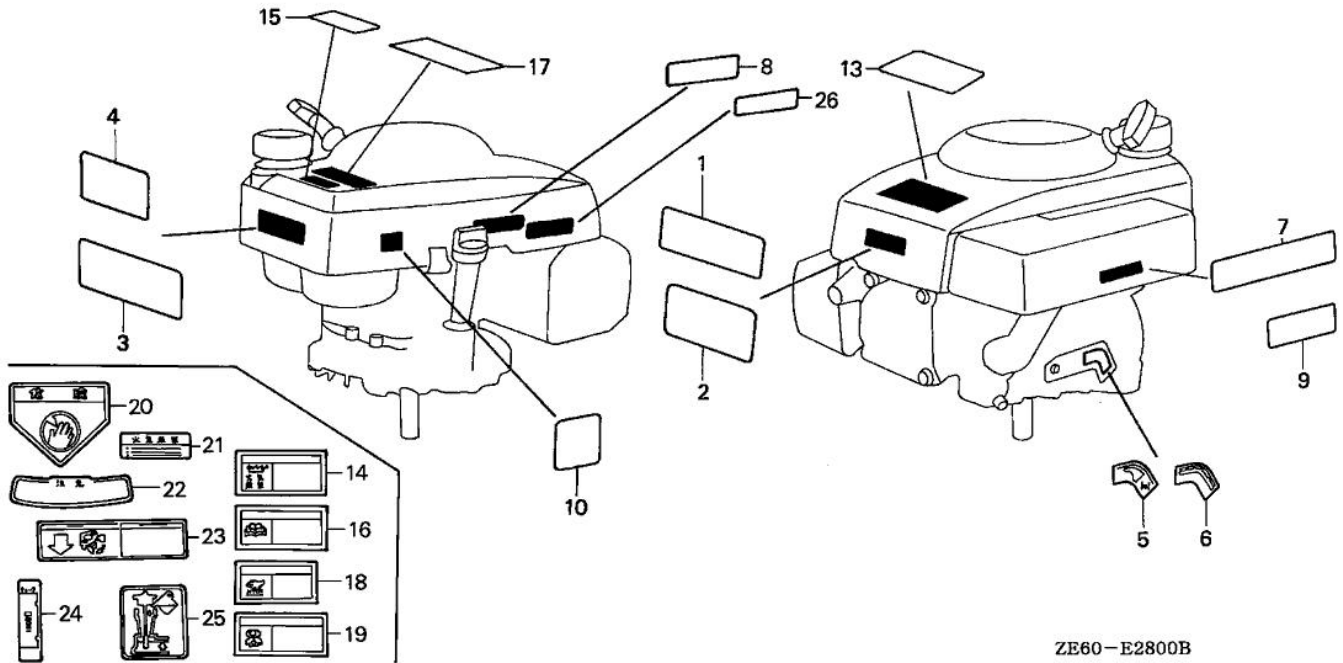

ZE60-E2800B

Ref.	Part Number	Part Description	Qty.
002	87101-ZE6-010	MARK, TOP COVER	001
003	87105-ZE6-010	MARK, CAUTION	001
006	87523-ZE6-000	MARK, CONTROL	001
007	87524-ZE6-000	MARK, AIR CLEANER CAUTION	001
008	87525-ZE6-000	MARK, BRAKE CAUTION	001
015	87586-ZH7-W00	LABEL, FUEL CAUTION	001