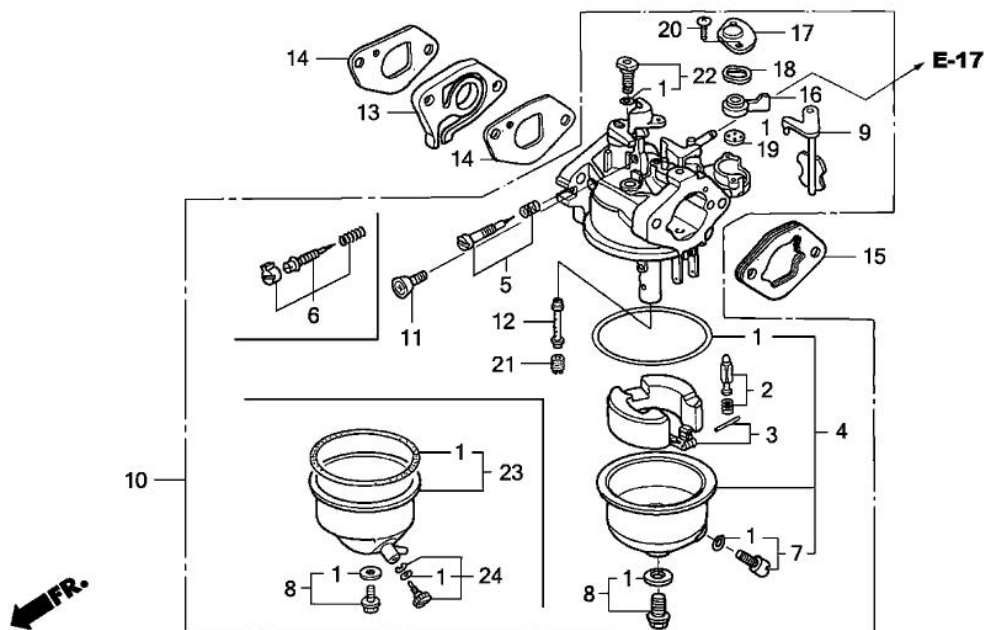

ZE60E1400B

Ref.	Part Number	Part Description	Qty.
001	16010-ZE0-025	GASKET SET (CARBURETOR NO.)	001
002	16011-ZE0-005	VALVE SET, FLOAT (SEAT NOT INCLUDED)	001
003	16013-ZE0-005	FLOAT SET	001
004	16015-ZE0-831	CHAMBER SET, FLOAT (CARBURETOR NO.)	001
004	16015-ZE1-811	CHAMBER SET, FLOAT (CARBURETOR NO.)	001
006	16016-ZH7-W01	SCREW SET, PILOT (CARBURETOR NO.)	001
007	16024-ZE1-811	SCREW SET, DRAIN (CARBURETOR NO.)	001
008	16028-ZE0-005	SCREW SET	001
008	16028-ZK7-S91	SCREW SET	001
009	16045-ZE6-005	CHOKE SET	001
010	16100-ZE6-W01	CARBURETOR ASSY. (BE56A B)	001
011	16124-ZE0-005	SCREW, THROTTLE STOP	001
012	16166-ZE6-W00	NOZZLE, MAIN (CARBURETOR NO.)	001
013	16211-ZE6-000	INSULATOR, CARBURETOR	001
014	16212-ZG9-J60	GASKET, INSULATOR	002
015	16220-ZE6-010	SPACER, CARBURETOR	001
016	16953-ZE6-015	LEVER, PETCOCK (CARBURETOR NO.)	001
016	16953-ZE6-015	LEVER, PETCOCK (CARBURETOR NO.)	001
017	16954-ZE1-812	PLATE, LEVER SETTING (CARBURETOR NO.)	001
018	16956-ZE1-811	SPRING, PETCOCK LEVER (CARBURETOR NO.)	001
019	16957-ZE1-812	GASKET, PETCOCK (CARBURETOR NO.)	001
020	93500-03006-0H	SCREW, PAN (3X6)	002
020	93500-03008-1G	SCREW, PAN (3X8) (CARBURETOR NO.)	002
021	99101-ZH7-0520	JET, MAIN (#52) (CARBURETOR NO.) (NOT AVAILABLE)	(1)
021	99101-ZH7-0550	JET, MAIN (#55) (CARBURETOR NO.)	(1)
021	99101-ZH7-0580	JET, MAIN (#58) (CARBURETOR NO.) (NOT AVAILABLE)	001
022	99204-ZE2-0380	JET SET, PILOT (#38) (CARBURETOR NO.)	001