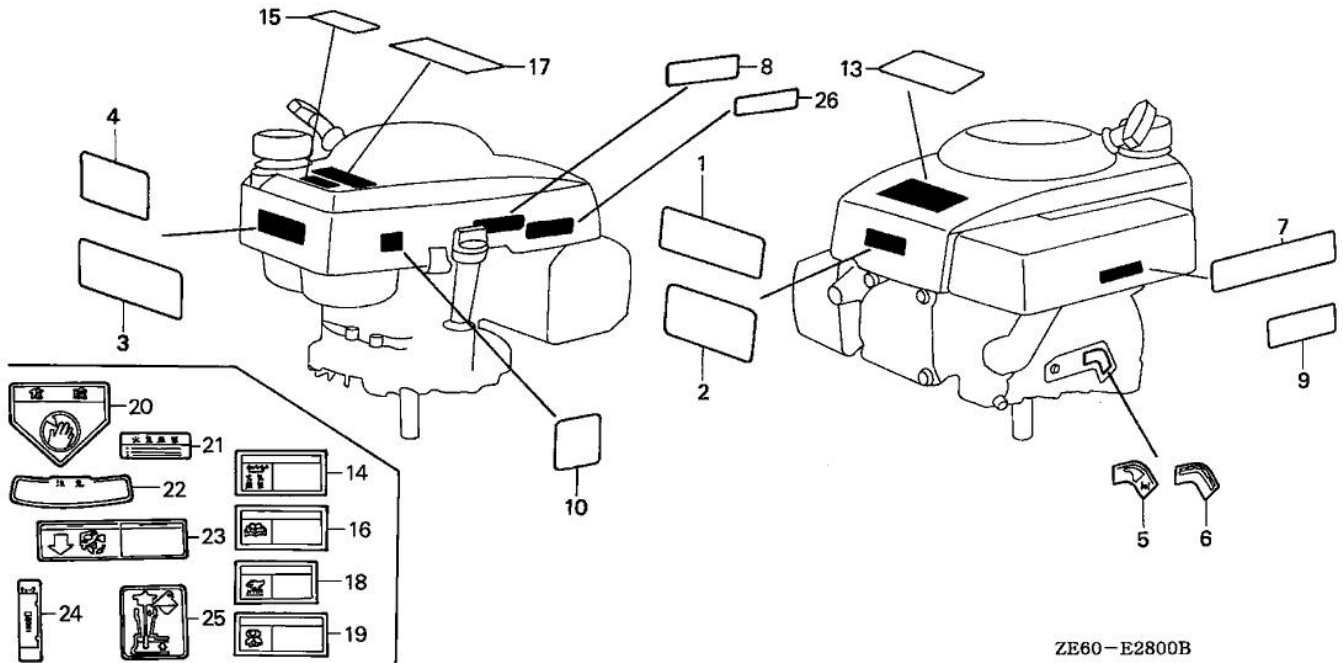

ZE60-E2800B

Ref.	Part Number	Part Description	Qty.
002	87101-ZE6-010	MARK, TOP COVER	001
003	87105-ZE6-010	MARK, CAUTION	001
006	87523-ZE6-000	MARK, CONTROL	001
007	87524-ZE6-000	MARK, AIR CLEANER CAUTION	001
008	87525-ZE6-000	MARK, BRAKE CAUTION	001
010	87594-VA4-010	MARK, OIL CAUTION	001