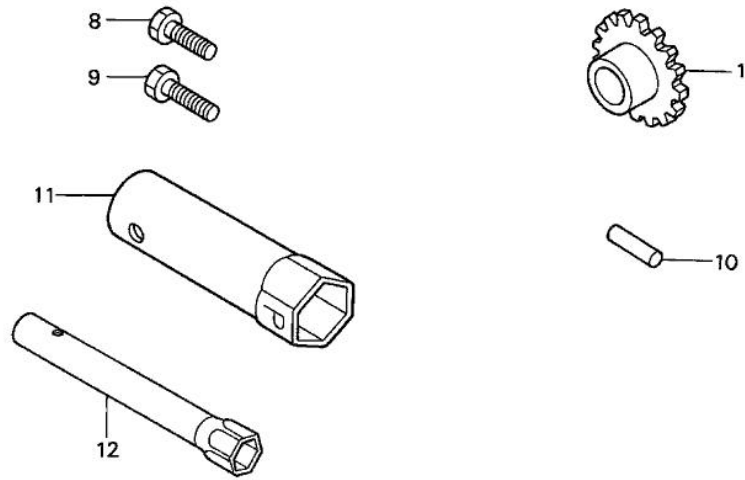

ZB60-E4000A

Ref.	Part Number	Part Description	Qty.
012	99004-21002	WRENCH, BOX (P21)	001