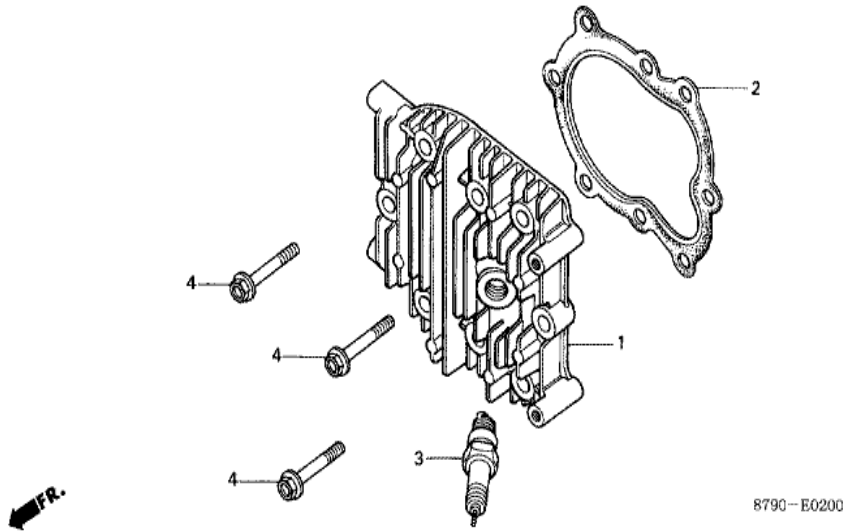

Ref	Partnumber	Description	GV35	Serial Numbers
001	12221-878-000	HEAD, CYLINDER	1	
002	12281-878-000	GASKET, CYLINDER HEAD	1	
003	91401-823-760	PLUG, SPARK (BR-6HS, NGK)	1	1019977
003	98076-56716	PLUG, SPARK (BR6HS) (NGK)	1	1019978
004	95700-0804008	BOLT, FLANGE, 8X40	8