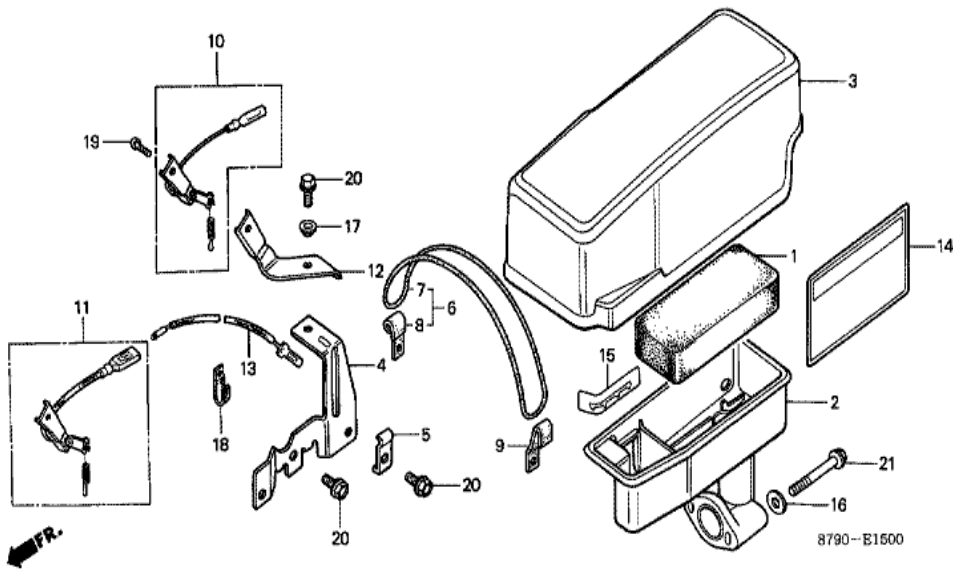

<u>Ref</u>	<u>Partnumber</u>	<u>Description</u>	<u>GV35</u>	<u>Serial Numbers</u>
001	17211-879-000	ELEMENT, AIR CLEANER	1	1005727
001	17211-879-010	ELEMENT, AIR CLEANER	1	1005728
002	17221-879-010B	CASE, AIR CLEANER	1	1005727
002	17221-879-020B	CASE, AIR CLEANER	1	1005728
002	17221-879-030B	CASE, AIR CLEANER	1	1021928
003	17231-879-010XC	COVER, AIR CLEANER	1	1005727
003	17231-879-020XC	COVER, AIR CLEANER	1	1005728
004	17240-879-000	STAY, CLEANER CASE	1	
005	17241-879-000	HOLDER, WIRE	1	
006	17245-879-305	BAND COMP., AIR CLEANER	(1)	
007	17246-879-305	BAND, AIR CLEANER	(1)	
008	17247-879-305	CLIP, AIR CLEANER BAND	(1)	
009	17248-879-305	HOLDER, AIR CLEANER BAND	(1)	
<u>Ref</u>	<u>Partnumber</u>	<u>Description</u>	<u>GV35</u>	<u>Serial Numbers</u>
011	36100-879-671	SWITCH ASSY., ENGINE	1	
012	36111-879-010	STAY, STOP SWITCH	1	
013	36151-722-000	CORD, ENGINE SWITCH	1	
015	87533-879-000	MARK, CONTROL	1	
016	90485-286-000	WASHER, 6MM	2	
017	90522-034-000	WASHER, HEADLIGHT CASE	1	
018	91401-611-000	CLIP, WIRE HARNESS	1	
019	93500-030060H	SCREW, PAN, 3X6	1	
020	95700-0601208	BOLT, FLANGE, 6X12	3	
021	95700-0604008	BOLT, FLANGE, 6X40	2	1021927
021	95700-0605008	BOLT, FLANGE, 6X50	2	1021928