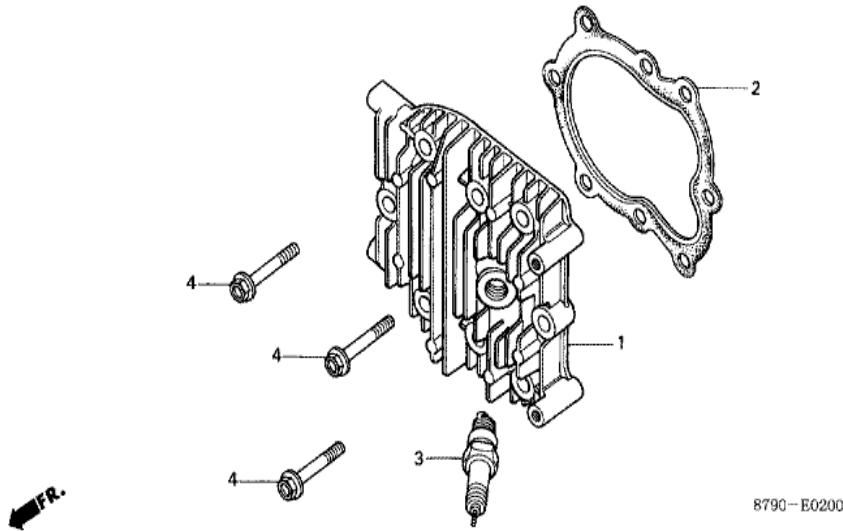

8790-E0200

Ref	Partnumber	Description	GV35	Serial Numbers
001	12221-878-000	HEAD, CYLINDER	1	
002	12281-878-000	GASKET, CYLINDER HEAD	1	
003	91401-823-760	PLUG, SPARK (BR-6HS, NGK)	1	1019977
003	98076-56716	PLUG, SPARK (BR6HS) (NGK)	1	1019978
004	95700-0804008	BOLT, FLANGE, 8X40	8