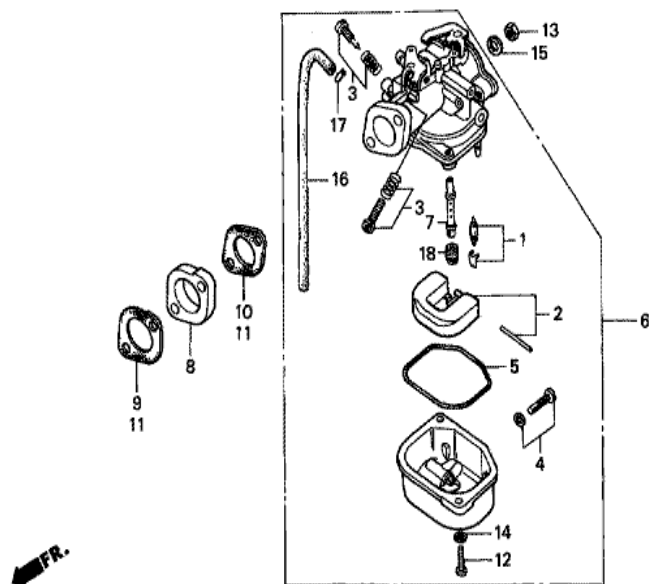

8790-E1400

Ref	Partnumber	Description	GV35	Serial Numbers
001	16011-721-004	VALVE SET, FLOAT	1	
002	16013-721-004	FLOAT SET	1	BB03B C
002	16013-721-014	FLOAT SET	1	BB03B D
003	16016-721-004	SCREW SET	1	BB03B D
003	16016-721-305	SCREW SET	1	BB03B E
004	16024-879-004	SCREW SET, DRAIN	1	
005	16075-878-004	O-RING	1	
006	16100-879-004	CARBURETOR ASSY.(BB03A A)	1	1000527
006	16100-879-014	CARBURETOR ASSY.(BB03B B)	1	1000528 1005727
006	16100-879-024	CARBURETOR ASSY.(BB03B C)	1	1005728 1018927
006	16100-879-335	CARBURETOR ASSY.(BB03B E)	1	1018928
007	16166-879-004	NOZZLE, MAIN	1	
008	16211-878-000	INSULATOR, CARBURETOR	1	1006727
<u>Ref</u>	<u>Partnumber</u>	<u>Description</u>	<u>GV35</u>	<u>Serial Numbers</u>
008	16211-879-000	INSULATOR, CARBURETOR	1	1006728
009	16221-878-000	PACKING A, CARBURETOR INSULATOR	1	1006727
010	16222-878-000	PACKING B, CARBURETOR INSULATOR	1	1006727
011	16222-879-000	PACKING, CARBURETOR INSULATOR	2	1006728
012	93500-040120A	SCREW, PAN, 4X12	2	
013	94001-060800S	NUT, HEX., 6MM	2	
014	94111-04000	WASHER, SPRING, 4MM	2	
015	94111-06800	WASHER, SPRING, 6MM	2	
016	95001-3512040	TUBE, FUEL, 3.5X120 (95001-35001-60M)	1	BB03B C
017	95002-02070	CLIP, TUBE (B7)	1	BB03B C
018	99105-6630680	JET, AIR, #68	1	BB03B B
018	99105-6630700	JET, AIR, #70	1	BB03B A