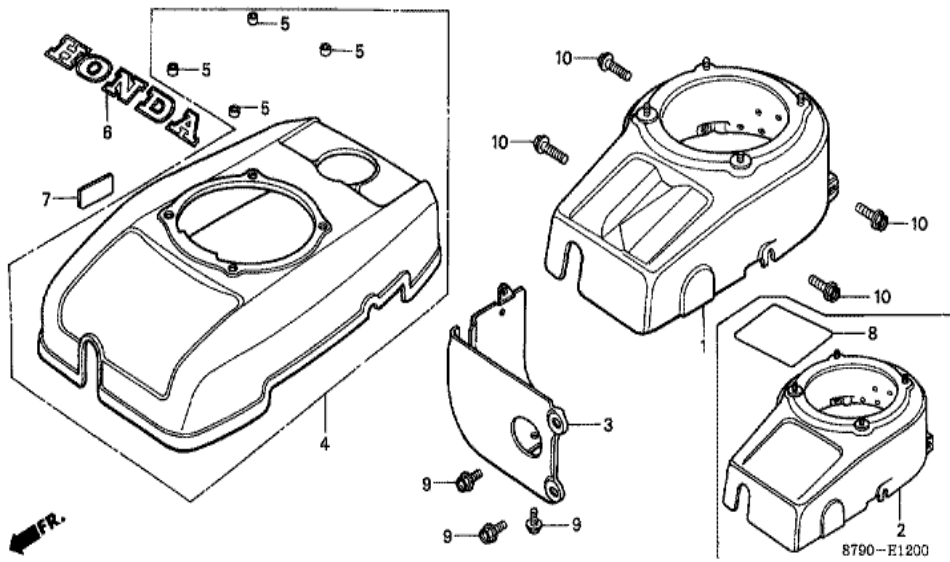

Ref	Partnumber	Description	GV35	Serial Numbers
001	28400-879-004H	STARTER ASSY., RECOIL	1	1005727
001	28400-879-014H	STARTER ASSY., RECOIL	1	1005728
002	28410-879-004H	CASE COMP., RECOIL STARTER	1	
003	28420-878-810	PULLEY COMP., RECOIL STARTER	1	
004	28423-878-810	E-RING	1	
005	28441-878-810	RATCHET, STARTER	1	
006	28445-878-810	PLATE, FRICTION	1	
007	28446-878-810	SPRING, FRICTION	1	
008	28447-878-810	SPRING, STARTER RETURN	1	
009	28454-878-000	PULLEY, STARTER	1	1005727
009	28454-878-010	PULLEY, STARTER	1	1005728
010	28461-878-810	GRIP, STARTER	1	
011	28465-878-810	STOPPER, ROPE	1	
Ref	Partnumber	Description	GV35	Serial Numbers
012	28471-878-810	ROPE, STARTER	1	
013	90482-878-810	WASHER	1	1005727
013	90482-878-811	WASHER	1	1005728
014	94021-060000S	NUT, CAP, 6MM	4	
015	95700-0601208	BOLT, FLANGE, 6X12	3	

Ref	Partnumber	Description	GV35	Serial Numbers
001	11310-879-000	PAN, OIL	1	1019977
001	11310-879-020	PAN, OIL	1	1019978
002	11381-879-000	PACKING, OIL PAN	1	
003	12100-879-000	BARREL COMP., CYLINDER	1	
004	12134-878-000	GUIDE, VALVE (OVER SIZE)	(2)	
005	12361-879-000	COVER, TAPPET	1	
006	12370-879-000	CAP, BREATHER CHAMBER	1	
007	12372-879-000	VALVE, BREATHER	1	
008	12373-879-000	PACKING, BREATHER CAP	1	
009	12375-879-000	PACKING, TAPPET COVER	1	
010	15111-879-000	BODY, OIL PUMP	1	
011	15136-879-000	SHAFT, OIL PUMP	1	
012	15331-115-000	ROTOR, OIL PUMP INNER	1	