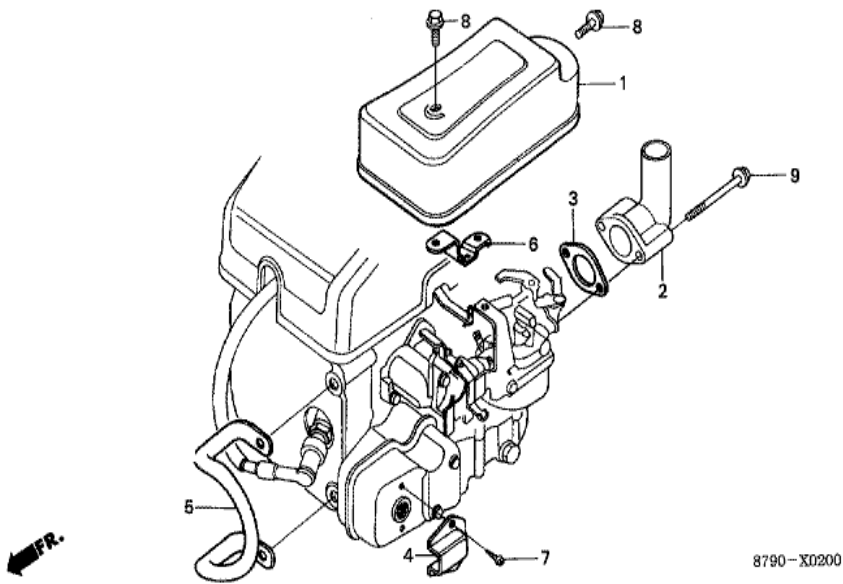

8790-X0200

Ref	Partnumber	Description	GV35	Serial Numbers
001	17235-879-810	COVER, CARBURETOR	1	
002	17411-879-810	ELBOW, AIR CLEANER	1	
003	17481-879-810	PACKING, AIR CLEANER ELBOW	1	
004	18351-879-810	DEFLECTOR, MUFFLER	1	
005	19671-879-810	GUARD, PLUG	1	
006	36111-879-810	STAY, ENGINE SWITCH	1	
007	93901-15010	SCREW, TAPPING, 5X8	2	
008	95700-0601208	BOLT, FLANGE, 6X12	2	
009	95700-0605008	BOLT, FLANGE, 6X50	2