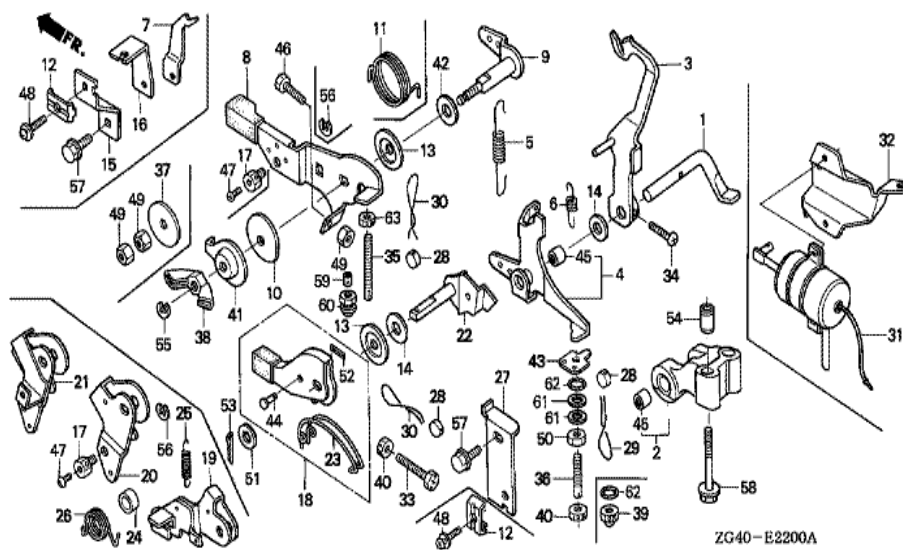

GD320(WA)	E-19 FLYWHEEL
-----------	---------------

Ref	Partnumber	Description	GD320	Serial Numbers
002	19511-ZG4-000	FAN, COOLING	1	
004	28451-ZG4-000	PULLEY, STARTER	1	1000218
006	31101-ZG4-880	FLYWHEEL (N3)	1	1005010
008	31512-ZE8-000	GROMMET, CORD	(1)	
012	90201-ZG3-000	NUT, FLANGE, 20MM	1	
013	90401-ZG3-000	WASHER, 20MM	1	
014	90741-ZG3-000	KEY, WOODRUFF, 50X7	1	

GD320(WA)

E-2 CYLINDER HEAD

ZG40-E0200A

Ref	Partnumber	Description	GD320	Serial Numbers
001	12200-ZG4-010	HEAD COMP., CYLINDER	1	1001170
002	12216-ZE2-300	CLIP, VALVE GUIDE	2	
003	12218-ZG3-003	GUIDE, VALVE (O.S.)	(2)	
004	12251-ZG4-003	GASKET, CYLINDER HEAD (A) (1.1)	1	
004	12252-ZG4-003	GASKET, CYLINDER HEAD (B) (1.2)	1	
004	12253-ZG4-003	GASKET, CYLINDER HEAD (C) (1.3)	1	
005	90404-ZG3-000	WASHER, 10MM	4	
006	92900-060323B	BOLT, STUD, 6X32	2	
007	92900-080280B	BOLT, STUD, 8X28	2	
008	94050-10000	NUT, FLANGE, 10MM	4	
009	94301-12200	DOWEL PIN, 12X20	2	
010	95701-0602800	BOLT, FLANGE, 6X28	2	

GD320(WA)

E-22 CONTROL

Ref	Partnumber	Description	GD320	Serial Numbers
001	16541-ZG3-000	SHAFT, GOVERNOR ARM	1	
002	16544-ZG3-000	STAY, GOVERNOR SHAFT	1	
003	16550-ZG3-000	ARM COMP., GOVERNOR	1	
004	16558-ZG3-010	ARM COMP., SUB GOVERNOR	1	1001170
005	16561-ZG3-000	SPRING, GOVERNOR	1	
006	16563-ZG3-000	SPRING, IDLE	1	1008489
006	16563-ZG3-010	SPRING, IDLE	1	1008490
008	16571-ZG3-010	LEVER, CONTROL	1	1003459
009	16572-ZG3-000	SHAFT, CONTROL LEVER	1	
010	16574-ZG3-000	SPRING, LEVER	(1)	
013	16577-ZG3-000	SPACER, CONTROL LEVER (A)	1	
014	16578-ZG3-000	SPACER, CONTROL LEVER (B)	1	
018	16630-ZG3-000	LEVER COMP., STOP	(1)	