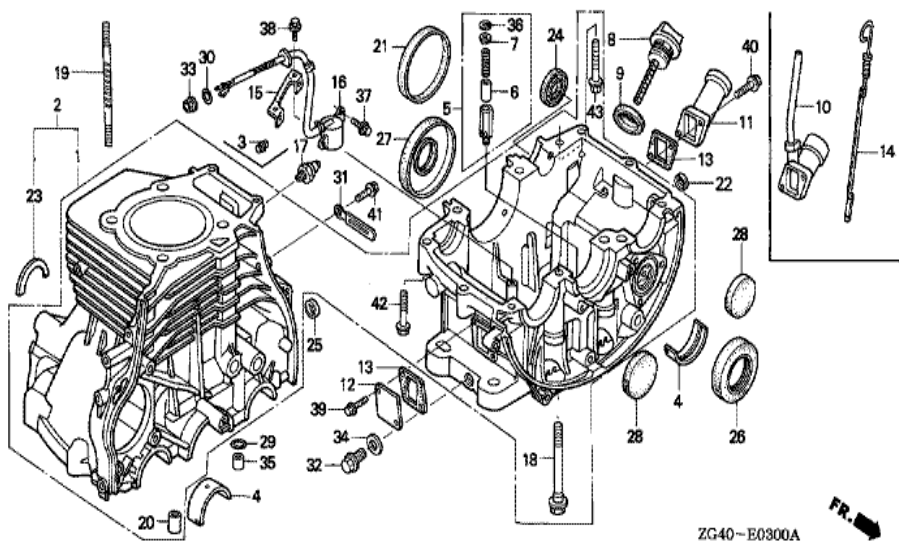

GD320(WA)

E-3 CYLINDER BARREL

Ref	Partnumber	Description	GD320	Serial Numbers
002	12000-ZG4-630	BARREL ASSY., CYLINDER	1	1001197
004	13321-ZG4-003	BEARING A, MAIN (BLUE)	2	
004	13322-ZG4-003	BEARING B, MAIN (BLACK)	2	
004	13323-ZG4-003	BEARING C, MAIN (BROWN)	2	
004	13324-ZG4-003	BEARING D, MAIN (GREEN)	2	
004	13325-ZG4-003	BEARING E, MAIN (YELLOW)	2	
004	13326-ZG4-003	BEARING F, MAIN (PINK)	2	
004	13327-ZG4-003	BEARING G, MAIN (RED)	2	
004	13332-ZG4-000	BEARING A, MAIN (UNDER SIZE 0.25) (BLACK	(2)	
004	13333-ZG4-000	BEARING B, MAIN (UNDER SIZE 0.25) (BROWN	(2)	
004	13334-ZG4-000	BEARING C, MAIN (UNDER SIZE 0.25) (GREEN	(2)	
004	13336-ZG4-000	BEARING A, MAIN (UNDER SIZE 0.50) (BLACK	(2)	
004	13337-ZG4-000	BEARING B, MAIN (UNDER SIZE 0.50) (BROWN	(2)