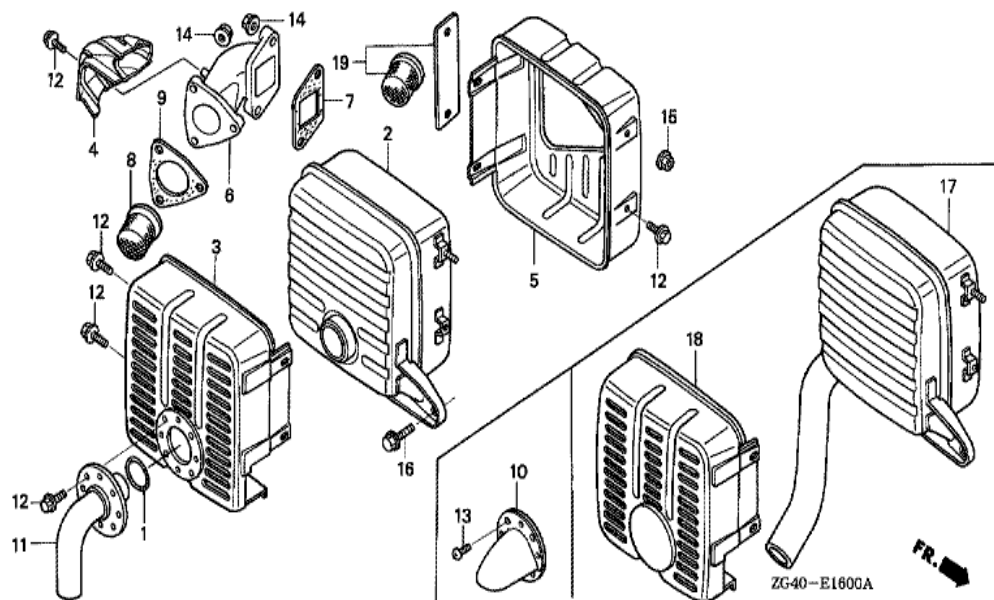

GD320(WA)

E-16 MUFFLER (1)

<u>Ref</u>	<u>Partnumber</u>	<u>Description</u>	<u>GD320</u>	<u>Serial Numbers</u>
002	18310-ZG3-003	MUFFLER COMP.	(1)	
003	18321-ZG3-003	PROTECTOR A, MUFFLER	(1)	
005	18325-ZG3-003	PROTECTOR B, MUFFLER	(1)	
006	18331-ZG3-000	PIPE, EX.	(1)	
007	18333-ZG3-000	GASKET, EX. PIPE	1	1008212
007	18333-ZG3-800	GASKET, EX. PIPE (NON ASBESTOS)	1	1008213
009	18381-ZG3-000	GASKET, MUFFLER	1	1008212
009	18381-ZG3-800	GASKET, MUFFLER (NON ASBESTOS)	1	1008213
010	18431-ZG3-800	DEFLECTOR, MUFFLER	(1)	
012	90002-ZG3-000	BOLT, FLANGE, 5X8	3	
013	93500-050080B	SCREW, PAN, 5X8	(4)	
014	94050-08000	NUT, FLANGE, 8MM	(5)	
015	94050-08020	NUT, FLANGE, 8MM	1	
<u>Ref</u>	<u>Partnumber</u>	<u>Description</u>	<u>GD320</u>	<u>Serial Numbers</u>
016	95701-0802000	BOLT, FLANGE, 8X20	1	
019	06180-ZG3-930	ARRESTER KIT, SPARK	(1)