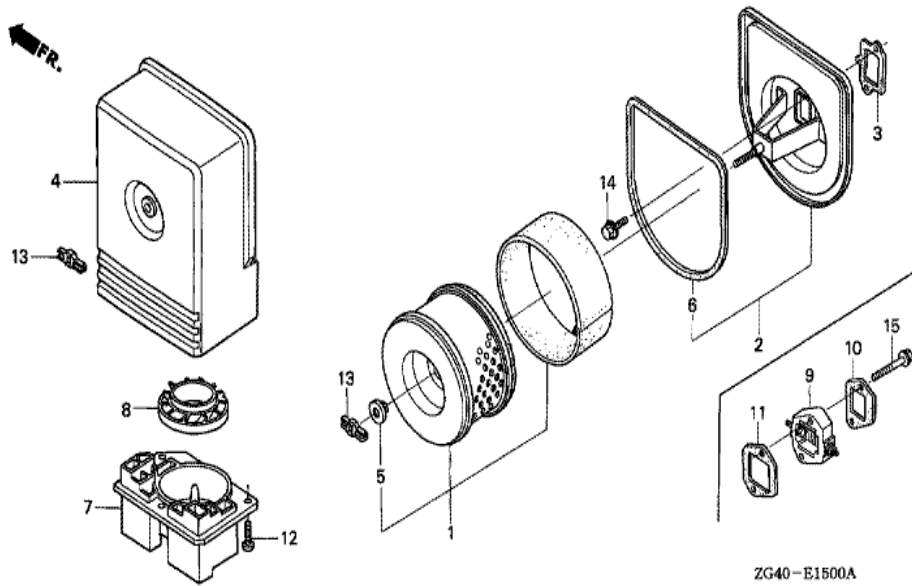

GD320(WA)

E-15 AIR CLEANER

ZG40-E1500A

Ref	Partnumber	Description	GD320	Serial Numbers
001	17210-ZG3-801	ELEMENT COMP., AIR CLEANER (WET)	(1)	
002	17220-ZG3-003	CASE COMP., AIR CLEANER	(1)	
003	17228-ZG3-000	PACKING, AIR CLEANER	1	1008874
003	17228-ZG3-800	PACKING, AIR CLEANER (NON ASBESTOS)	1	1008875
004	17230-ZG3-000	COVER COMP., AIR CLEANER	(1)	
005	17232-ZG3-003	GROMMET, AIR CLEANER	(1)	
006	17406-ZG3-000	PACKING, AIR CLEANER CASE	(1)	
007	17471-ZG3-000	CASE, PRE CLEANER	(1)	
008	17476-ZG3-003	GUIDE, PRE AIR CLEANER	(1)	
012	90142-MB0-000	SCREW, PAN, 5X16.5	(3)	
013	90203-PB2-000	NUT, AIR CLEANER COVER (DACRO COATING)	(2)	
014	95701-0802200	BOLT, FLANGE, 8X22	2