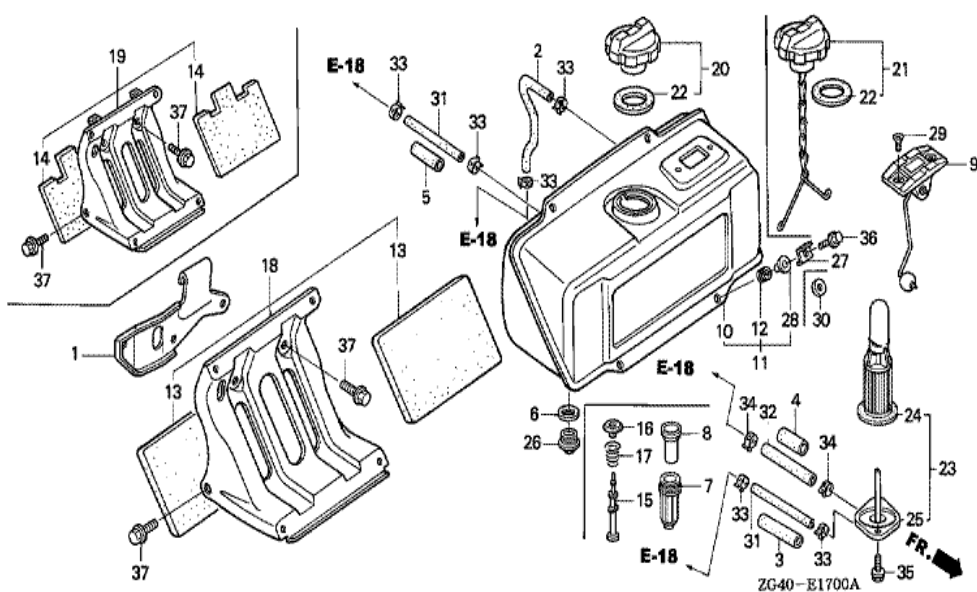

GD320(WA)

E-17 FUEL TANK (1)

Ref	Partnumber	Description	GD320	Serial Numbers	
001	11911-ZG3-000	HANGER, ENGINE	1		
002	16346-ZG4-000	TUBE, FUEL	(1)		
003	16854-ZG3-000	RUBBER, SUPPORTER (9X48)	(1)		
004	16857-ZG3-000	RUBBER, SUPPORTER (B)	(1)		
005	16858-ZG3-000	RUBBER, SUPPORTER (9X30)	(1)		
006	16963-443-901	GASKET	(1)		
009	17505-ZG3-801	GAUGE ASSY., FUEL	(1)		
010	17510-ZG3-800ZA	TANK COMP., FUEL (GAUGE) *R8 *	(1)		
013	17535-ZG3-000	SEAT, TANK STAY	(2)		
018	17560-ZG3-000	STAY COMP., FUEL TANK	(1)		
020	17620-ZG3-003	CAP COMP., FUEL FILLER	(1)		
022	17631-329-003	PACKING, FUEL FILLER CAP (39X58X3)	(1)		
023	17670-ZG3-013	FILTER ASSY., FUEL	1	1003264	
	<u>Ref</u>	<u>Partnumber</u>	<u>Description</u>	<u>GD320</u>	<u>Serial Numbers</u>
024	17682-ZG3-003	STRAINER COMP.	(1)		
025	17687-ZG3-013	BODY, STRAINER	1	1003264	
026	90021-ZG3-003	BOLT, DRAIN	(1)		
027	90407-ZG3-010	WASHER, SPECIAL, 6MM	4	1003237	
029	93600-050100A	SCREW, FLAT, 5X10	(2)		
031	95001-4510040	TUBE, FUEL, 4.5X100 (95001-450 (95001-45	(2)		
032	95001-8009040	TUBE, FUEL, 8X90 (95001-80001-60M)	(1)		
033	95002-4080008	CLAMP, TUBE (D8)	6	1000079	
034	95002-4125008	CLAMP, TUBE (D12.5)	2	1000079	
035	95701-0601200	BOLT, FLANGE, 6X12	(2)		
036	95701-0601400	BOLT, FLANGE, 6X14	(4)		
037	95701-0802200	BOLT, FLANGE, 8X22	(4)