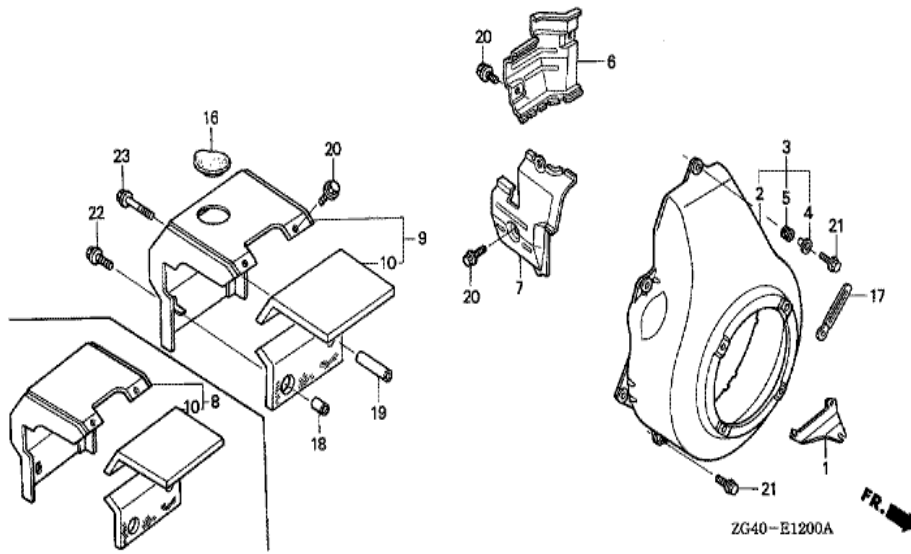

GD320(WA)

E-12 FAN COVER

Ref	Partnumber	Description	GD320	Serial Numbers
002	19610-ZG4-000ZA	COVER COMP., FAN *NH116M *	1	
006	19631-ZG4-000	SHROUD (A)	1	
007	19632-ZG4-000	SHROUD (B)	1	
020	95701-0601200	BOLT, FLANGE, 6X12	4	
021	95701-0601200	BOLT, FLANGE, 6X12	7