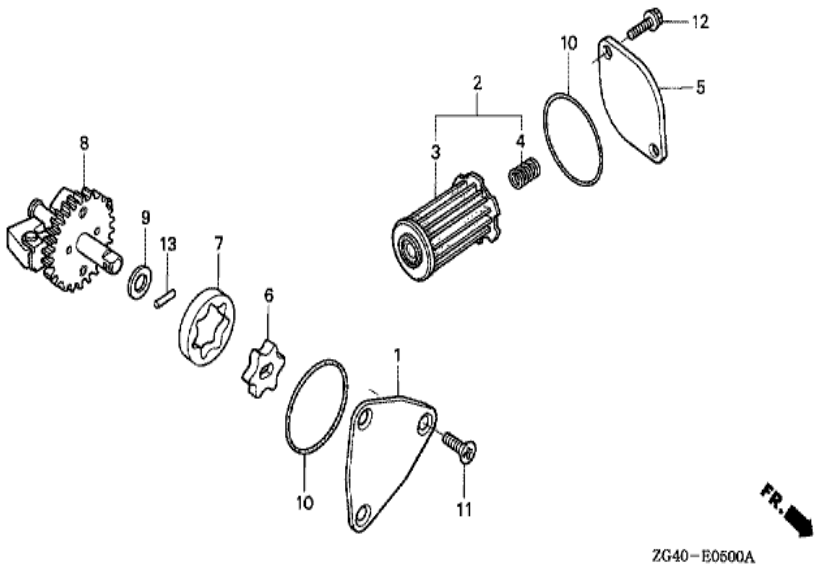

GD320(WA)	E-5 OIL PUMP

ZG40-E0500A

<u>Ref</u>	<u>Partnumber</u>	<u>Description</u>	<u>GD320</u>	<u>Serial Numbers</u>
001	15121-ZG3-000	COVER, OIL PUMP	1	
002	15220-ZG3-000	STRAINER COMP., OIL	1	1007019
003	15221-ZG3-000	STRAINER, OIL	1	1007018
004	15223-ZG3-000	SPRING, OIL STRAINER	1	1007018
004	15223-ZG3-300	SPRING, OIL STRAINER	1	1007019
005	15224-ZG3-000	COVER, OIL STRAINER	1	
006	15331-ZG3-013	ROTOR, OIL PUMP INNER	1	1002506
007	15341-ZG3-003	ROTOR, OIL PUMP OUTER	1	
008	16510-ZG3-010	WEIGHT COMP., GOVERNOR	1	
009	90443-ZG3-000	WASHER, 15.5MM	1	
010	91301-ZG3-000	O-RING, 42.2X2.4	2	
011	90011-ZG3-000	SCREW, FLAT, 6X16	3	1001170
012	95701-0601600	BOLT, FLANGE, 6X16	2	
<u>Ref</u>	<u>Partnumber</u>	<u>Description</u>	<u>GD320</u>	<u>Serial Numbers</u>
013	96220-30134	ROLLER, 3X13.4	1