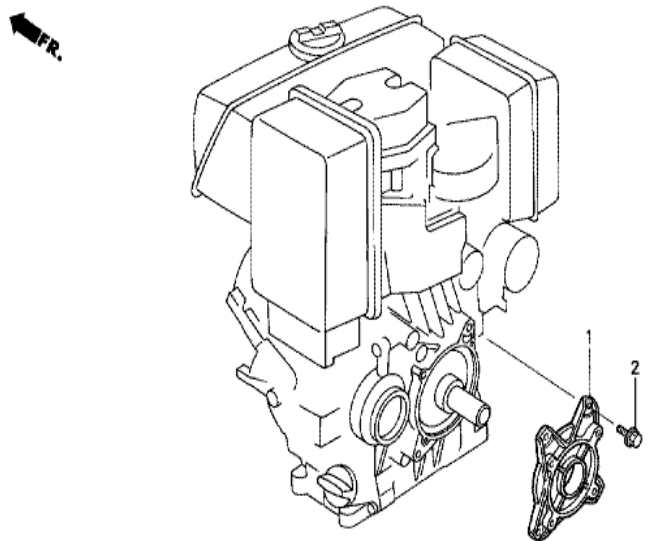

GD320(WA)	E-25 P.T.O. FLANGE

ZG40-E2500A

Ref	Partnumber	Description	GD320	Serial Numbers
001	11515-ZG4-630	FLANGE, P.T.O.	1	
002	95701-1003000	BOLT, FLANGE, 10X30	4