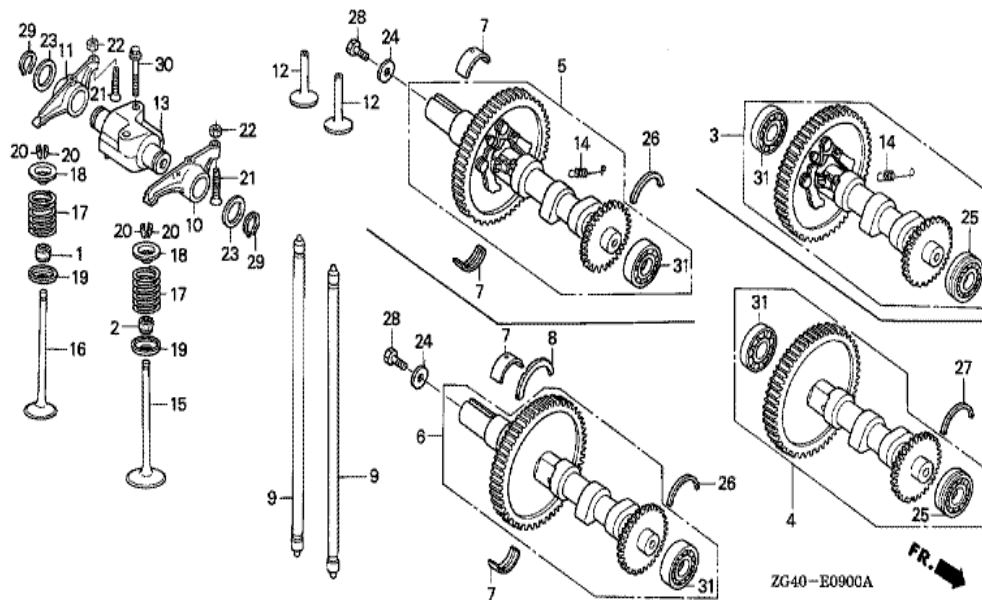

GD320(WA)

E-9 CAMSHAFT

Ref	Partnumber	Description	GD320	Serial Numbers
002	12210-PD2-003	SEAL A, VALVE STEM (ARAI)	1	1003849
003	14100-ZG3-930	CAMSHAFT ASSY. (USA)	1	1005010
009	14410-ZG4-000	ROD, PUSH	2	
010	14421-ZG3-000	ARM, IN. VALVE ROCKER	1	
011	14431-ZG3-000	ARM, EX. VALVE ROCKER	1	
012	14441-ZE2-000	LIFTER, VALVE	2	1001170
013	14461-ZG3-000	SHAFT COMP., ROCKER ARM	1	
014	14568-ZG3-000	SPRING, WEIGHT RETURN	(1)	
015	14711-ZG4-000	VALVE, IN.	1	
016	14721-ZG4-000	VALVE, EX.	1	
017	14751-ZG3-003	SPRING, VALVE	2	
018	14765-PG6-000	RETAINER, VALVE SPRING	2	1001344
019	14775-ZG3-000	SEAT, VALVE SPRING	2	
Ref	Partnumber	Description	GD320	Serial Numbers
020	14781-MB9-000	COTTER, VALVE	4	
021	90012-ZG3-000	SCREW, TAPPET ADJUSTING	2	
022	90206-001-000	NUT, TAPPET ADJUSTING	2	
023	90448-KE1-000	WASHER, THRUST, 16MM	2	
025	91002-ZG3-003	BEARING, SPECIAL BALL, 6204 (A) (NTN)	(1)	
027	91006-ZG3-000	SET RING, 470	1	
029	94510-16000	CIRCLIP, EXTERNAL, 16MM	2	
030	95701-0603500	BOLT, FLANGE, 6X35	2	
031	96100-6204300	BEARING, RADIAL BALL, 6204	(1)