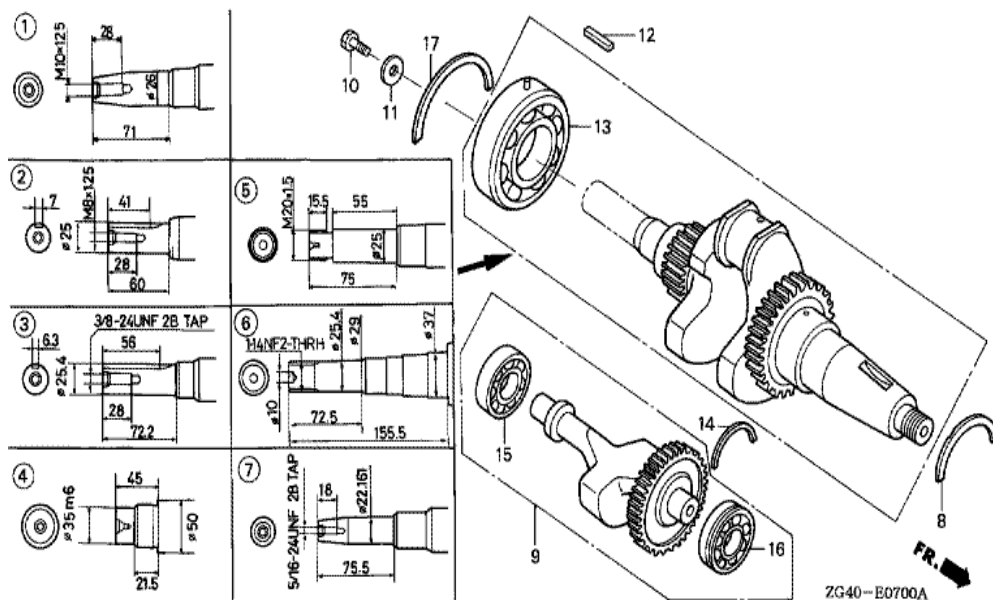

GD320(WA)	E-7 CRANKSHAFT

Ref	Partnumber	Description	GD320	Serial Numbers
005	13310-ZG4-630	CRANKSHAFT COMP.	1	
008	13316-ZG4-000	BEARING, CRANKSHAFT THRUST (A) (BLUE)	1	
008	13317-ZG4-000	BEARING, CRANKSHAFT THRUST (B) (BLACK)	1	
008	13318-ZG4-000	BEARING, CRANKSHAFT THRUST (C) (BROWN)	1	
008	13319-ZG4-000	BEARING, CRANKSHAFT THRUST (D) (GREEN)	1	
008	13320-ZG4-000	BEARING, CRANKSHAFT THRUST (E) (YELLOW)	1	
008	13328-ZG4-000	BEARING, CRANKSHAFT THRUST (F) (PINK)	1	1000708
009	13350-ZG4-000	WEIGHT COMP., BALANCER	1	
013	91001-ZG4-003	BEARING, SPECIAL, 6307	1	
014	91006-ZG3-000	SET RING, 470	1	
015	91007-ZG4-003	BEARING, SPECIAL BALL, 6204 (B)	1	
016	91008-ZG4-003	BEARING, SPECIAL BALL, 6204 (C)	1