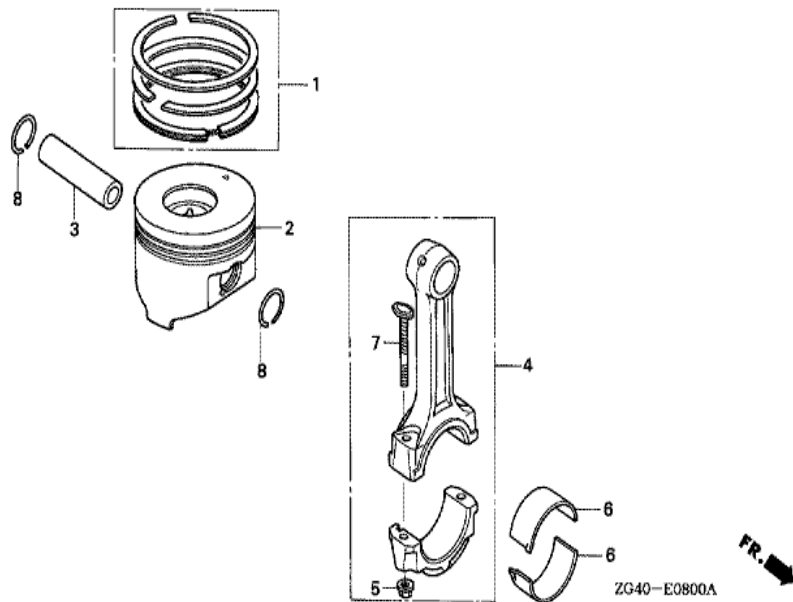

GD320(WA)	E-8 PISTON/CONNECTING ROD

<u>Ref</u>	<u>Partnumber</u>	<u>Description</u>	<u>GD320</u>	<u>Serial Numbers</u>
001	13010-ZG4-000	RING SET, PISTON (STD.)	1	1000465
001	13011-ZG4-000	RING SET, PISTON (0.25)	(1)	1000465
001	13012-ZG4-000	RING SET, PISTON (0.50)	(1)	1000465
001	13013-ZG4-000	RING SET, PISTON (0.75)	(1)	1000465
002	13101-ZG4-010	PISTON (STD.)	1	1008391
002	13101-ZG4-930	PISTON (STD.)	1	
003	13111-ZG4-000	PIN, PISTON	1	
004	13200-ZG4-000	ROD ASSY., CONNECTING	1	
005	13205-689-004	NUT, CONNECTING ROD (NAGOYA RASHI)	2	
006	13211-ZG4-000	BEARING A, CONNECTING ROD (BLUE)	(2)	
006	13212-ZG4-000	BEARING B, CONNECTING ROD (BLACK)	(2)	
006	13213-ZG4-000	BEARING C, CONNECTING ROD (BROWN)	(2)	
006	13214-ZG4-000	BEARING D, CONNECTING ROD (GREEN)	(2)	
<u>Ref</u>	<u>Partnumber</u>	<u>Description</u>	<u>GD320</u>	<u>Serial Numbers</u>
006	13215-ZG4-000	BEARING E, CONNECTING ROD (YELLOW)	(2)	
006	13216-ZG4-000	BEARING F, CONNECTING ROD (PINK)	(2)	
006	13217-ZG4-000	BEARING, CONNECTING ROD (G) (RED)	(2)	
006	13232-ZG4-000	BEARING A, CONNECTING ROD (UNDER SIZE 0.	(2)	
006	13233-ZG4-000	BEARING B, CONNECTING ROD (UNDER SIZE 0.	(2)	
006	13234-ZG4-000	BEARING C, CONNECTING ROD (UNDER SIZE 0.	(2)	
006	13236-ZG4-000	BEARING A, CONNECTING ROD (UNDER SIZE 0.	(2)	
006	13237-ZG4-000	BEARING B, CONNECTING ROD (UNDER SIZE 0.	(2)	
006	13238-ZG4-000	BEARING C, CONNECTING ROD (UNDER SIZE 0.	(2)	
006	13242-ZG4-000	BEARING A, CONNECTING ROD (UNDER SIZE 0.	(2)	
006	13243-ZG4-000	BEARING B, CONNECTING ROD (UNDER SIZE 0.	(2)	
006	13244-ZG4-000	BEARING C, CONNECTING ROD (UNDER SIZE 0.	(2)	
007	13213-463-003	BOLT, CONNECTING ROD (NAGOYA RASHI)	2	
008	90601-KA5-000	CLIP, PISTON PIN, 1.2X20	2