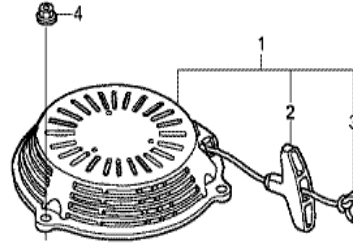

FR.

Z800E1100B

Ref	Partnumber	Description	GCV190LA	Serial Numbers
004	90201-ZM0-000	NUT, FLANGE, 6MM	3	
005	28400-Z8B-V41	STARTER ASSY., RECOIL (LONG ROPE)	1	
006	28461-ZL8-003	GRIP, STARTER	1	
007	28462-ZL8-631	ROPE, RECOIL STARTER (LONG TYPE)	1	
008	66871-611-000	NUT, CENTER PANEL	1	

Z8DGE1200E

Ref	Partnumber	Description	GCV190LA	Serial Numbers
006	90043-Z8D-010	BOLT, STUD (FAN COVER)	2	
006	90043-Z8D-010	BOLT, STUD (FAN COVER)	2	
007	17516-Z8B-900ZD	CLIP, TANK MOUNTING *NH1*	1	
008	19611-Z8B-V50ZB	COVER, FAN *NH1*	1	
009	66871-611-000	NUT, CENTER PANEL	2	
010	90043-Z8D-010	BOLT, STUD (FAN COVER)	1	

Ref	Partnumber	Description	GCV190LA	Serial Numbers
002	90402-ZL8-000	WASHER, THRUST	1	
002	90402-ZL8-000	WASHER, THRUST	1	
007	13621-Z8B-900	PULLEY, TIMING BELT DRIVE	1	
010	13311-Z8D-U50	CRANKSHAFT	1	