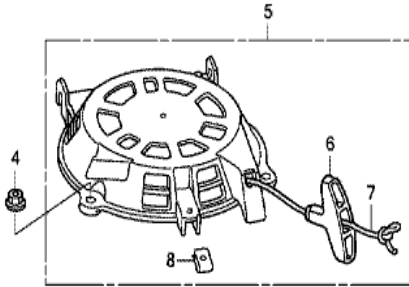

FR.

Z800E1100B

Ref	Partnumber	Description	GCV190LA	Serial Numbers
004	90201-ZM0-000	NUT, FLANGE, 6MM	3	
005	28400-Z8B-V41	STARTER ASSY., RECOIL (LONG ROPE)	1	
006	28461-ZL8-003	GRIP, STARTER	1	
007	28462-ZL8-631	ROPE, RECOIL STARTER (LONG TYPE)	1	
008	66871-611-000	NUT, CENTER PANEL	1	

Z8DGE1200E

Ref	Partnumber	Description	GCV190LA	Serial Numbers
006	90043-Z8D-010	BOLT, STUD (FAN COVER)	2	
006	90043-Z8D-010	BOLT, STUD (FAN COVER)	2	
007	17516-Z8B-900ZD	CLIP, TANK MOUNTING *NH1*	1	
008	19611-Z8B-V50ZB	COVER, FAN *NH1*	1	
009	66871-611-000	NUT, CENTER PANEL	2	
010	90043-Z8D-010	BOLT, STUD (FAN COVER)	1	

Z800E1500A

Ref	Partnumber	Description	GCV190LA	Serial Numbers
001	15721-ZM0-000	TUBE, BREATHER	1	
002	17211-ZL8-023	ELEMENT, AIR CLEANER (TOYO ROKI)	1	
003	17220-Z8B-000	CASE ASSY., AIR CLEANER	1	
004	17228-Z8B-000	PACKING, AIR CLEANER	1	
005	17231-ZOL-050	COVER, AIR CLEANER	1	
006	90003-Z8B-900	BOLT, SPECIAL, 6MM	2	

Ref	Partnumber	Description	GCV190LA	Serial Numbers
002	90402-ZL8-000	WASHER, THRUST	1	
002	90402-ZL8-000	WASHER, THRUST	1	
007	13621-Z8B-900	PULLEY, TIMING BELT DRIVE	1	
010	13311-Z8D-U50	CRANKSHAFT	1	