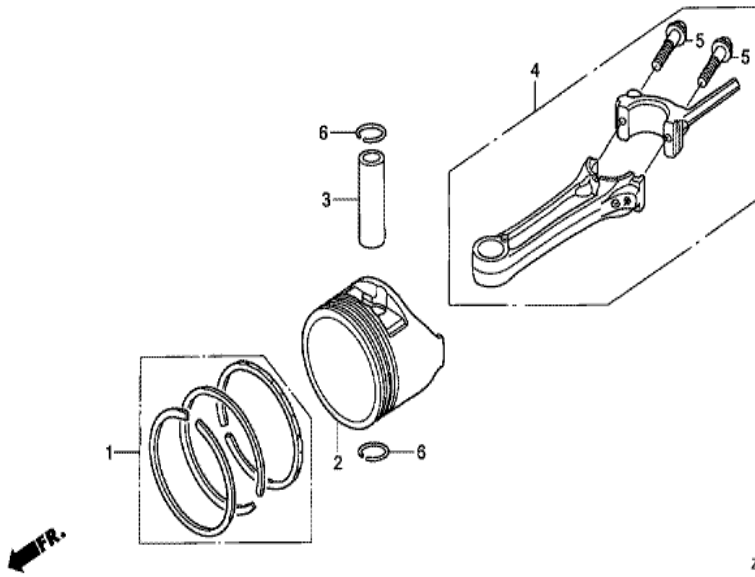

Z800E2800G

Ref	Partnumber	Description	GCV190LA	Serial Numbers
009	87516-Z0J-000	MARK, OPERATOR CAUTION (ENGLISH)	1	
013	87114-ZH7-821	LABEL, WARNING (NOT CERTIFIED FOR SALE)	1	

Ref	Partnumber	Description	GCV190LA	Serial Numbers
001	12000-Z8D-405	BARREL ASSY., CYLINDER	1	
003	12355-ZL8-000	COVER COMP., BREATHER	1	
004	90013-883-000	BOLT, FLANGE, 6X12 (CT200)	4	
005	90014-952-000	BOLT, FLANGE, 6X14 (CT200)	1	
006	91201-Z0Y-003	OIL SEAL, 25.4X62X6	1	
007	98079-55846	PLUG, SPARK (BPR5ES) (NGK)	1	
008	12311-Z8B-000	COVER, HEAD	1	

Z800E4000

Ref	Partnumber	Description	GCV190LA	Serial Numbers
001	72600-VE1-G00	HOLDER ASSY., BLADE	1	
014	91102-VA4-013	BEARING, RADIAL BALL, 6204	1	

Z8DDE0600A

<u>Ref</u>	<u>Partnumber</u>	<u>Description</u>	<u>GCV190LA</u>	<u>Serial Numbers</u>
001	11300-Z0Y-405	PAN ASSY., OIL	1	
002	15625-ZE6-000	PACKING, OIL FILLER CAP	1	
003	15631-ZM0-000	EXTENSION, OIL FILLER	1	
004	15639-ZM0-000	WASHER, EXTENSION LOCK	1	
005	15650-ZM0-801	GAUGE ASSY., OIL LEVEL	1	
006	16508-Z8B-003	SHAFT COMP., GOVERNOR HOLDER	1	
007	16510-Z8B-000	GOVERNOR ASSY.	1	
008	16511-ZL8-000	WEIGHT, GOVERNOR	2	
009	16512-ZM0-000	HOLDER, GOVERNOR WEIGHT	1	
010	16513-ZE1-000	PIN, GOVERNOR WEIGHT	2	
011	16531-ZE1-000	SLIDER, GOVERNOR	1	
012	16541-Z8B-000	SHAFT, GOVERNOR ARM	1	
013	90014-952-000	BOLT, FLANGE, 6X14 (CT200)	1	
<u>Ref</u>	<u>Partnumber</u>	<u>Description</u>	<u>GCV190LA</u>	<u>Serial Numbers</u>
014	90121-952-000	BOLT, FLANGE, 6X25 (CT200)	8	
015	90451-ZE1-000	WASHER, THRUST, 6MM	1	
016	90602-ZE1-000	CLIP, GOVERNOR HOLDER	1	
017	91202-ZL8-003	OIL SEAL, 28X41.25X6	1	
018	91303-KF0-003	O-RING, 14.8X2.4 (ARAI)	1	
019	94101-06800	WASHER, PLAIN, 6MM	1	
020	94251-08000	PIN, LOCK, 8MM	1	
021	90701-Z8B-000	DOWEL PIN, 8X20	2	

Ref	Partnumber	Description	GCV190LA	Serial Numbers
002	90402-ZL8-000	WASHER, THRUST	1	
002	90402-ZL8-000	WASHER, THRUST	1	
007	13621-Z8B-900	PULLEY, TIMING BELT DRIVE	1	
010	13311-Z8D-U50	CRANKSHAFT	1	