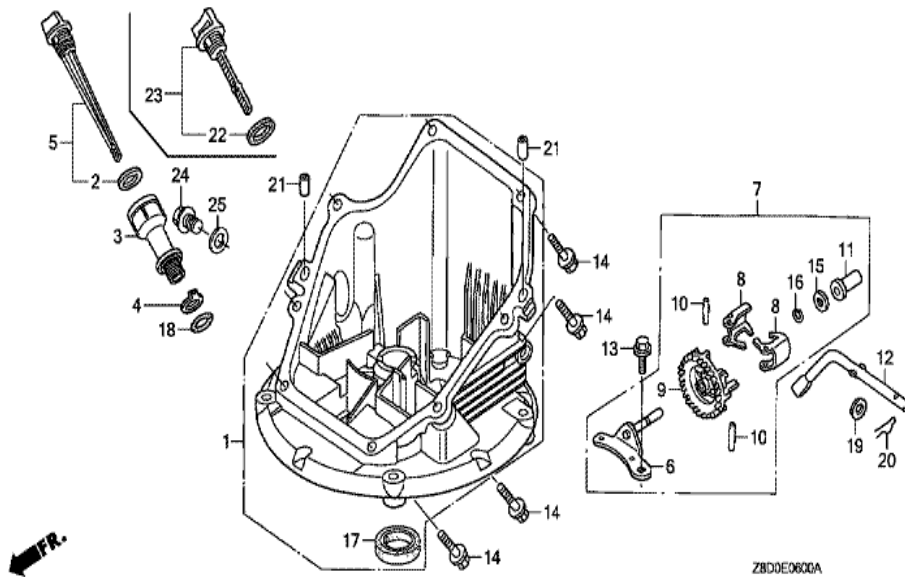

Z800E2800G

Ref	Partnumber	Description	GCV190LA	Serial Numbers
009	87516-Z0J-000	MARK, OPERATOR CAUTION (ENGLISH)	1	
013	87114-ZH7-821	LABEL, WARNING (NOT CERTIFIED FOR SALE)	1	

Ref	Partnumber	Description	GCV190LA	Serial Numbers
001	12000-Z8D-405	BARREL ASSY., CYLINDER	1	
003	12355-ZL8-000	COVER COMP., BREATHER	1	
004	90013-883-000	BOLT, FLANGE, 6X12 (CT200)	4	
005	90014-952-000	BOLT, FLANGE, 6X14 (CT200)	1	
006	91201-Z0Y-003	OIL SEAL, 25.4X62X6	1	
007	98079-55846	PLUG, SPARK (BPR5ES) (NGK)	1	
008	12311-Z8B-000	COVER, HEAD	1	

Z800E4000

Ref	Partnumber	Description	GCV190LA	Serial Numbers
001	72600-VE1-G00	HOLDER ASSY., BLADE	1	
014	91102-VA4-013	BEARING, RADIAL BALL, 6204	1	

Z8DDE0600A

<u>Ref</u>	<u>Partnumber</u>	<u>Description</u>	<u>GCV190LA</u>	<u>Serial Numbers</u>
001	11300-Z0Y-405	PAN ASSY., OIL	1	
002	15625-ZE6-000	PACKING, OIL FILLER CAP	1	
003	15631-ZM0-000	EXTENSION, OIL FILLER	1	
004	15639-ZM0-000	WASHER, EXTENSION LOCK	1	
005	15650-ZM0-801	GAUGE ASSY., OIL LEVEL	1	
006	16508-Z8B-003	SHAFT COMP., GOVERNOR HOLDER	1	
007	16510-Z8B-000	GOVERNOR ASSY.	1	
008	16511-ZL8-000	WEIGHT, GOVERNOR	2	
009	16512-ZM0-000	HOLDER, GOVERNOR WEIGHT	1	
010	16513-ZE1-000	PIN, GOVERNOR WEIGHT	2	
011	16531-ZE1-000	SLIDER, GOVERNOR	1	
012	16541-Z8B-000	SHAFT, GOVERNOR ARM	1	
013	90014-952-000	BOLT, FLANGE, 6X14 (CT200)	1	
<u>Ref</u>	<u>Partnumber</u>	<u>Description</u>	<u>GCV190LA</u>	<u>Serial Numbers</u>
014	90121-952-000	BOLT, FLANGE, 6X25 (CT200)	8	
015	90451-ZE1-000	WASHER, THRUST, 6MM	1	
016	90602-ZE1-000	CLIP, GOVERNOR HOLDER	1	
017	91202-ZL8-003	OIL SEAL, 28X41.25X6	1	
018	91303-KF0-003	O-RING, 14.8X2.4 (ARAI)	1	
019	94101-06800	WASHER, PLAIN, 6MM	1	
020	94251-08000	PIN, LOCK, 8MM	1	
021	90701-Z8B-000	DOWEL PIN, 8X20	2	