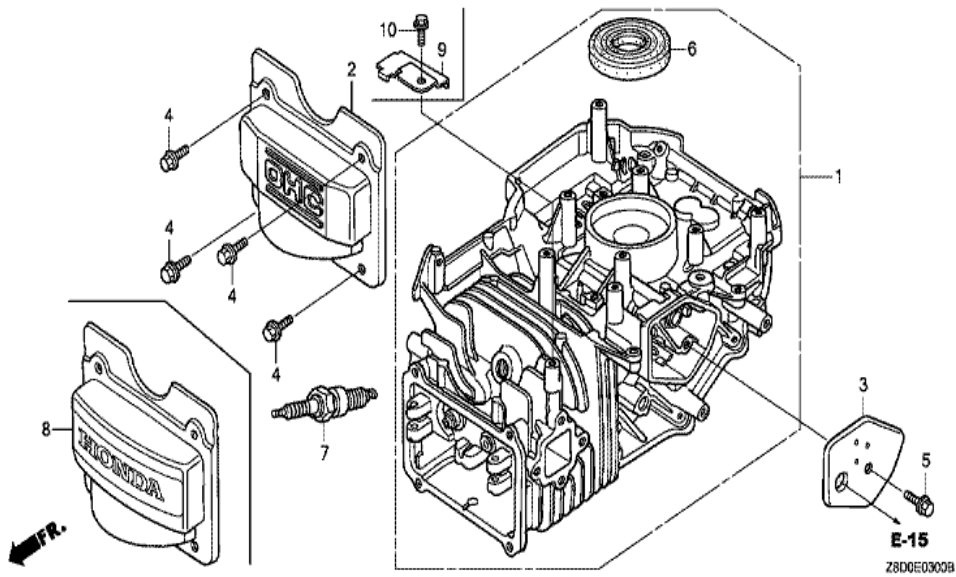

Ref	Partnumber	Description	GCV190LA	Serial Numbers
001	12000-Z8D-405	BARREL ASSY., CYLINDER	1	
003	12355-ZL8-000	COVER COMP., BREATHER	1	
004	90013-883-000	BOLT, FLANGE, 6X12 (CT200)	4	
005	90014-952-000	BOLT, FLANGE, 6X14 (CT200)	1	
006	91201-Z0Y-003	OIL SEAL, 25.4X62X6	1	
007	98079-55846	PLUG, SPARK (BPR5ES) (NGK)	1	
008	12311-Z8B-000	COVER, HEAD	1