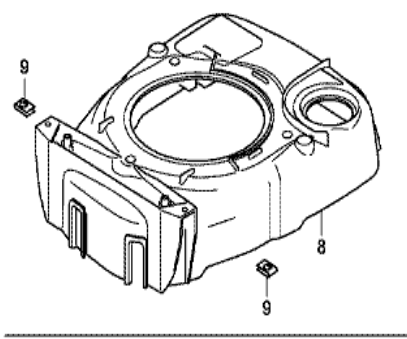

FR.

Z800E1100B

Ref	Partnumber	Description	GCV190LA	Serial Numbers
004	90201-ZM0-000	NUT, FLANGE, 6MM	3	
005	28400-Z8B-V41	STARTER ASSY., RECOIL (LONG ROPE)	1	
006	28461-ZL8-003	GRIP, STARTER	1	
007	28462-ZL8-631	ROPE, RECOIL STARTER (LONG TYPE)	1	
008	66871-611-000	NUT, CENTER PANEL	1	

Z8DGE1200E

Ref	Partnumber	Description	GCV190LA	Serial Numbers
006	90043-Z8D-010	BOLT, STUD (FAN COVER)	2	
006	90043-Z8D-010	BOLT, STUD (FAN COVER)	2	
007	17516-Z8B-900ZD	CLIP, TANK MOUNTING *NH1*	1	
008	19611-Z8B-V50ZB	COVER, FAN *NH1*	1	
009	66871-611-000	NUT, CENTER PANEL	2	
010	90043-Z8D-010	BOLT, STUD (FAN COVER)	1	

Z800E4000

Ref	Partnumber	Description	GCV190LA	Serial Numbers
001	72600-VE1-G00	HOLDER ASSY., BLADE	1	
014	91102-VA4-013	BEARING, RADIAL BALL, 6204	1	

Z8DDE0600A

<u>Ref</u>	<u>Partnumber</u>	<u>Description</u>	<u>GCV190LA</u>	<u>Serial Numbers</u>
001	11300-Z0Y-405	PAN ASSY., OIL	1	
002	15625-ZE6-000	PACKING, OIL FILLER CAP	1	
003	15631-ZM0-000	EXTENSION, OIL FILLER	1	
004	15639-ZM0-000	WASHER, EXTENSION LOCK	1	
005	15650-ZM0-801	GAUGE ASSY., OIL LEVEL	1	
006	16508-Z8B-003	SHAFT COMP., GOVERNOR HOLDER	1	
007	16510-Z8B-000	GOVERNOR ASSY.	1	
008	16511-ZL8-000	WEIGHT, GOVERNOR	2	
009	16512-ZM0-000	HOLDER, GOVERNOR WEIGHT	1	
010	16513-ZE1-000	PIN, GOVERNOR WEIGHT	2	
011	16531-ZE1-000	SLIDER, GOVERNOR	1	
012	16541-Z8B-000	SHAFT, GOVERNOR ARM	1	
013	90014-952-000	BOLT, FLANGE, 6X14 (CT200)	1	
<u>Ref</u>	<u>Partnumber</u>	<u>Description</u>	<u>GCV190LA</u>	<u>Serial Numbers</u>
014	90121-952-000	BOLT, FLANGE, 6X25 (CT200)	8	
015	90451-ZE1-000	WASHER, THRUST, 6MM	1	
016	90602-ZE1-000	CLIP, GOVERNOR HOLDER	1	
017	91202-ZL8-003	OIL SEAL, 28X41.25X6	1	
018	91303-KF0-003	O-RING, 14.8X2.4 (ARAI)	1	
019	94101-06800	WASHER, PLAIN, 6MM	1	
020	94251-08000	PIN, LOCK, 8MM	1	
021	90701-Z8B-000	DOWEL PIN, 8X20	2	