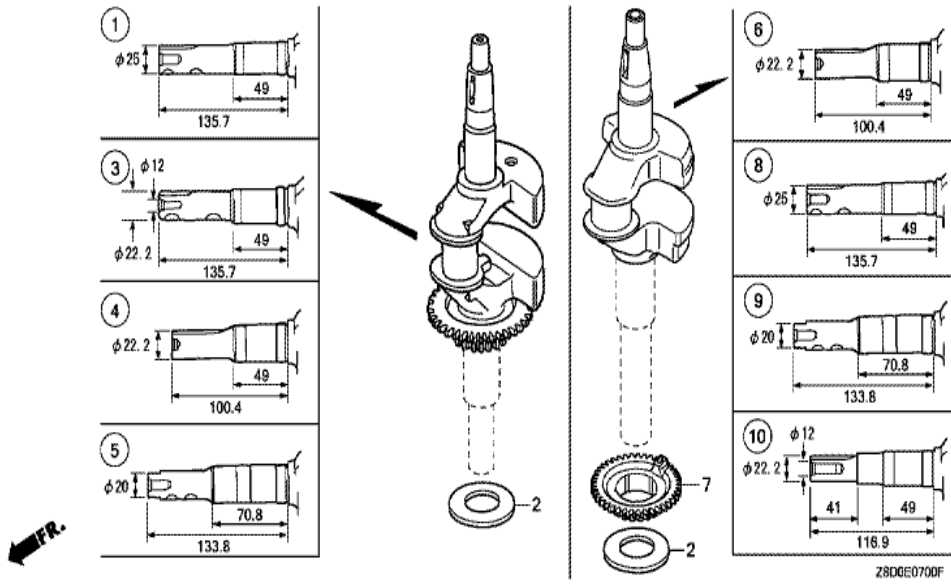

Z800E4000

Ref	Partnumber	Description	GCV190LA	Serial Numbers
001	72600-VE1-G00	HOLDER ASSY., BLADE	1	
014	91102-VA4-013	BEARING, RADIAL BALL, 6204	1	

Z8DDE0600A

<u>Ref</u>	<u>Partnumber</u>	<u>Description</u>	<u>GCV190LA</u>	<u>Serial Numbers</u>
001	11300-Z0Y-405	PAN ASSY., OIL	1	
002	15625-ZE6-000	PACKING, OIL FILLER CAP	1	
003	15631-ZM0-000	EXTENSION, OIL FILLER	1	
004	15639-ZM0-000	WASHER, EXTENSION LOCK	1	
005	15650-ZM0-801	GAUGE ASSY., OIL LEVEL	1	
006	16508-Z8B-003	SHAFT COMP., GOVERNOR HOLDER	1	
007	16510-Z8B-000	GOVERNOR ASSY.	1	
008	16511-ZL8-000	WEIGHT, GOVERNOR	2	
009	16512-ZM0-000	HOLDER, GOVERNOR WEIGHT	1	
010	16513-ZE1-000	PIN, GOVERNOR WEIGHT	2	
011	16531-ZE1-000	SLIDER, GOVERNOR	1	
012	16541-Z8B-000	SHAFT, GOVERNOR ARM	1	
013	90014-952-000	BOLT, FLANGE, 6X14 (CT200)	1	
<u>Ref</u>	<u>Partnumber</u>	<u>Description</u>	<u>GCV190LA</u>	<u>Serial Numbers</u>
014	90121-952-000	BOLT, FLANGE, 6X25 (CT200)	8	
015	90451-ZE1-000	WASHER, THRUST, 6MM	1	
016	90602-ZE1-000	CLIP, GOVERNOR HOLDER	1	
017	91202-ZL8-003	OIL SEAL, 28X41.25X6	1	
018	91303-KF0-003	O-RING, 14.8X2.4 (ARAI)	1	
019	94101-06800	WASHER, PLAIN, 6MM	1	
020	94251-08000	PIN, LOCK, 8MM	1	
021	90701-Z8B-000	DOWEL PIN, 8X20	2	