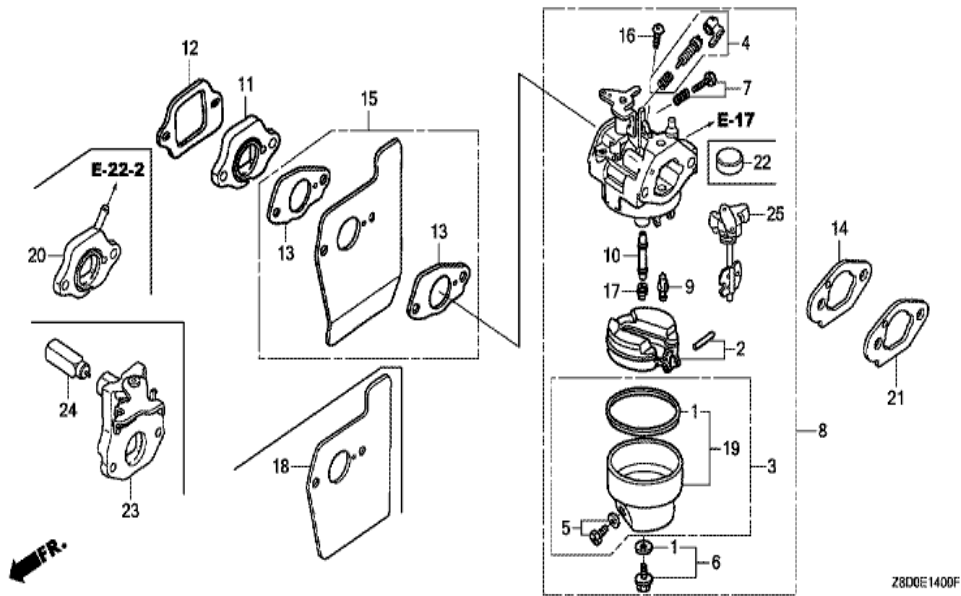

FR.

Z800E1100B

Ref	Partnumber	Description	GCV190LA	Serial Numbers
004	90201-ZM0-000	NUT, FLANGE, 6MM	3	
005	28400-Z8B-V41	STARTER ASSY., RECOIL (LONG ROPE)	1	
006	28461-ZL8-003	GRIP, STARTER	1	
007	28462-ZL8-631	ROPE, RECOIL STARTER (LONG TYPE)	1	
008	66871-611-000	NUT, CENTER PANEL	1	

Z8DGE1200E

Ref	Partnumber	Description	GCV190LA	Serial Numbers
006	90043-Z8D-010	BOLT, STUD (FAN COVER)	2	
006	90043-Z8D-010	BOLT, STUD (FAN COVER)	2	
007	17516-Z8B-900ZD	CLIP, TANK MOUNTING *NH1*	1	
008	19611-Z8B-V50ZB	COVER, FAN *NH1*	1	
009	66871-611-000	NUT, CENTER PANEL	2	
010	90043-Z8D-010	BOLT, STUD (FAN COVER)	1	

Z800E1500A

Ref	Partnumber	Description	GCV190LA	Serial Numbers
001	15721-ZM0-000	TUBE, BREATHER	1	
002	17211-ZL8-023	ELEMENT, AIR CLEANER (TOYO ROKI)	1	
003	17220-Z8B-000	CASE ASSY., AIR CLEANER	1	
004	17228-Z8B-000	PACKING, AIR CLEANER	1	
005	17231-ZOL-050	COVER, AIR CLEANER	1	
006	90003-Z8B-900	BOLT, SPECIAL, 6MM	2	

Ref	Partnumber	Description	GCV190LA	Serial Numbers
002	90402-ZL8-000	WASHER, THRUST	1	
002	90402-ZL8-000	WASHER, THRUST	1	
007	13621-Z8B-900	PULLEY, TIMING BELT DRIVE	1	
010	13311-Z8D-U50	CRANKSHAFT	1	