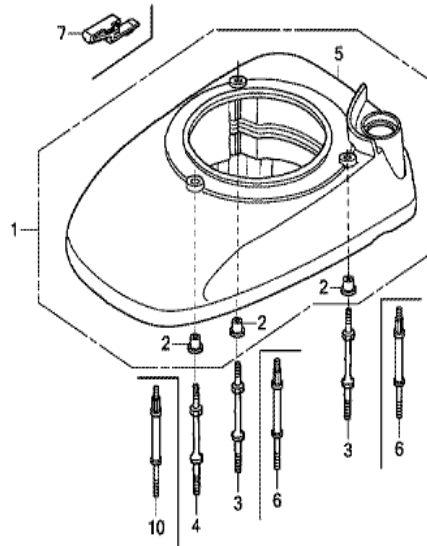

FR.

Z800E1100B

Ref	Partnumber	Description	GCV190LA	Serial Numbers
004	90201-ZM0-000	NUT, FLANGE, 6MM	3	
005	28400-Z8B-V41	STARTER ASSY., RECOIL (LONG ROPE)	1	
006	28461-ZL8-003	GRIP, STARTER	1	
007	28462-ZL8-631	ROPE, RECOIL STARTER (LONG TYPE)	1	
008	66871-611-000	NUT, CENTER PANEL	1	

Z8DGE1200E

Ref	Partnumber	Description	GCV190LA	Serial Numbers
006	90043-Z8D-010	BOLT, STUD (FAN COVER)	2	
006	90043-Z8D-010	BOLT, STUD (FAN COVER)	2	
007	17516-Z8B-900ZD	CLIP, TANK MOUNTING *NH1*	1	
008	19611-Z8B-V50ZB	COVER, FAN *NH1*	1	
009	66871-611-000	NUT, CENTER PANEL	2	
010	90043-Z8D-010	BOLT, STUD (FAN COVER)	1	

Z800E4000

Ref	Partnumber	Description	GCV190LA	Serial Numbers
001	72600-VE1-G00	HOLDER ASSY., BLADE	1	
014	91102-VA4-013	BEARING, RADIAL BALL, 6204	1	

Z8DDE0600A

<u>Ref</u>	<u>Partnumber</u>	<u>Description</u>	<u>GCV190LA</u>	<u>Serial Numbers</u>
001	11300-Z0Y-405	PAN ASSY., OIL	1	
002	15625-ZE6-000	PACKING, OIL FILLER CAP	1	
003	15631-ZM0-000	EXTENSION, OIL FILLER	1	
004	15639-ZM0-000	WASHER, EXTENSION LOCK	1	
005	15650-ZM0-801	GAUGE ASSY., OIL LEVEL	1	
006	16508-Z8B-003	SHAFT COMP., GOVERNOR HOLDER	1	
007	16510-Z8B-000	GOVERNOR ASSY.	1	
008	16511-ZL8-000	WEIGHT, GOVERNOR	2	
009	16512-ZM0-000	HOLDER, GOVERNOR WEIGHT	1	
010	16513-ZE1-000	PIN, GOVERNOR WEIGHT	2	
011	16531-ZE1-000	SLIDER, GOVERNOR	1	
012	16541-Z8B-000	SHAFT, GOVERNOR ARM	1	
013	90014-952-000	BOLT, FLANGE, 6X14 (CT200)	1	
<u>Ref</u>	<u>Partnumber</u>	<u>Description</u>	<u>GCV190LA</u>	<u>Serial Numbers</u>
014	90121-952-000	BOLT, FLANGE, 6X25 (CT200)	8	
015	90451-ZE1-000	WASHER, THRUST, 6MM	1	
016	90602-ZE1-000	CLIP, GOVERNOR HOLDER	1	
017	91202-ZL8-003	OIL SEAL, 28X41.25X6	1	
018	91303-KF0-003	O-RING, 14.8X2.4 (ARAI)	1	
019	94101-06800	WASHER, PLAIN, 6MM	1	
020	94251-08000	PIN, LOCK, 8MM	1	
021	90701-Z8B-000	DOWEL PIN, 8X20	2	