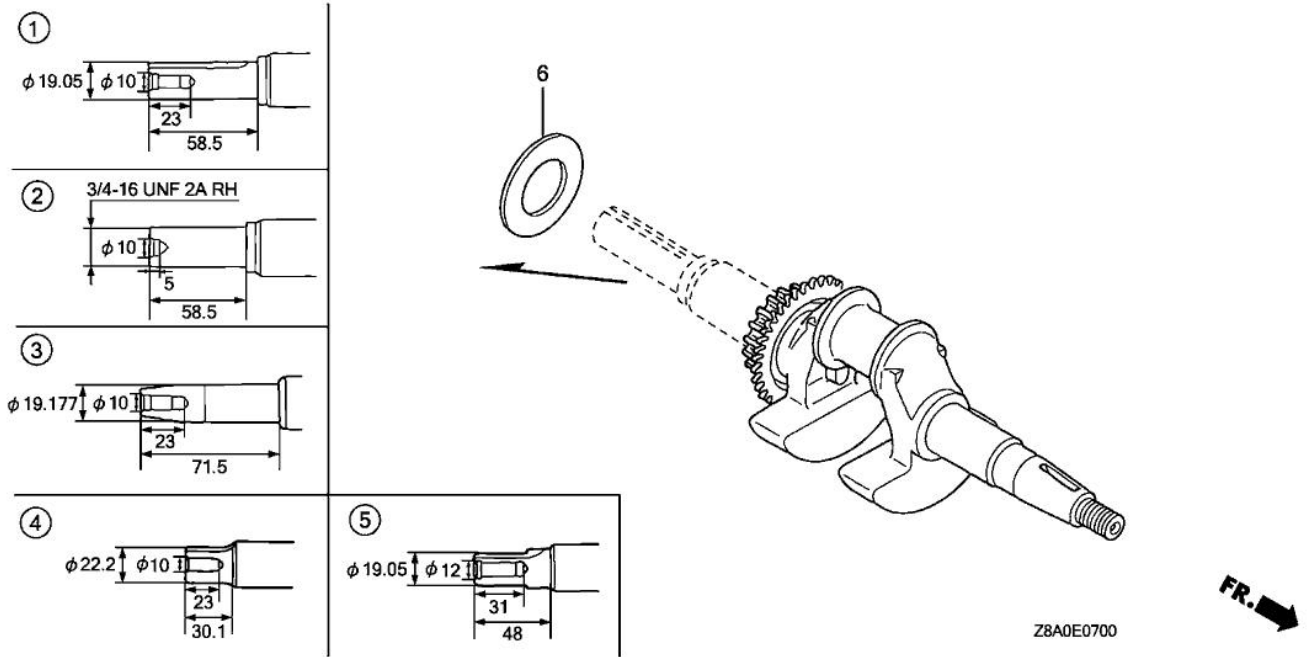

TRU-POWER, INC.

Model Name	GC160LA	Product Line	GENERAL PURPOSE ENGINE
Mfg		Type	VHA
Section	ENGINE	Illustration	CYLINDER BARREL

Z8A0E0300C

Ref.	Part Number	Part Description	Qty.
001	12000-Z0L-505	BARREL COMP,CYLN	001
002	12209-ZM0-003	SEAL, VALVE STEM	001
003	12310-Z0J-000	COVER, CYLINDER HEAD	001
003	12310-Z8A-000	COVER, CYLINDER HEAD	001
004	12355-ZL8-000	COVER, BREATHER (BREATHER VALVE ASSY.)	001
005	14711-Z0J-000	VALVE, IN. (ROCKNEL)	001
006	14721-ZL8-000	VALVE, EX. (L8E)	001
006	14721-Z8B-000	VALVE, EX. (C8E)	001
007	14751-ZL8-000	SPRING, VALVE	002
008	14771-Z0J-000	RETAINER, VALVE SPRING	002
009	90013-883-000	BOLT, FLANGE (6X12) (CT200)	004
010	90014-952-000	BOLT, FLANGE (6X14) (CT200)	001
011	91201-ZL8-003	OIL SEAL (25.4X62X6)	001
012	98079-56846	SPARK PLUG (BPR6ES) (NGK)	001
014	12310-Z8A-000	COVER, CYLINDER HEAD	001

Ref.	Part Number	Part Description	Qty.
001	11300-ZL8-660	COVER ASSY., CRANKCASE (U-TYPE)	001
002	15625-Z2L-801	GASKET, OIL FILLER CAP	001
004	15650-ZL8-013	GAUGE ASSY., OIL LEVEL	001
005	16510-ZL8-000	GOVERNOR ASSY.	001
006	16531-ZE1-000	SLIDER, GOVERNOR	001
007	16541-ZL8-000	SHAFT, GOVERNOR ARM	001
009	90121-952-000	BOLT, FLANGE (6X25) (CT200)	008
010	90131-896-650	BOLT, DRAIN PLUG (12X15)	002
011	90451-ZE1-000	WASHER, THRUST (6MM)	001
012	90602-ZE1-000	CLIP, GOVERNOR HOLDER	001
013	91001-ZL8-003	BEARING, RADIAL BALL (62/28)	001
014	91202-ZL8-003	OIL SEAL (28X41.25X6)	001
016	94101-06800	WASHER, PLAIN (6MM)	002
017	94109-12000	WASHER, DRAIN PLUG (12MM)	002
018	94251-08000	PIN, LOCK (8MM)	001
019	94301-08200	PIN, DOWEL (8X20)	002