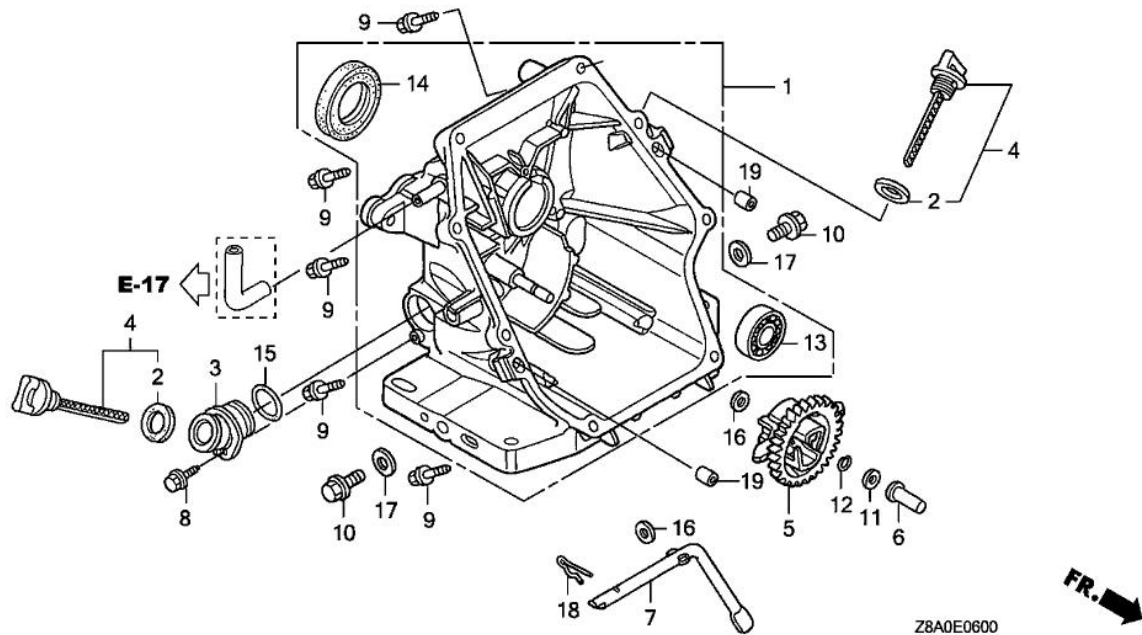

TRU-POWER, INC.

Model Name	GC160LA	Product Line	GENERAL PURPOSE ENGINE
Mfg		Type	VHA
Section	ENGINE	Illustration	CYLINDER BARREL

Z8A0E0300C

Ref.	Part Number	Part Description	Qty.
001	12000-Z0L-505	BARREL COMP,CYLN	001
002	12209-ZM0-003	SEAL, VALVE STEM	001
003	12310-Z0J-000	COVER, CYLINDER HEAD	001
003	12310-Z8A-000	COVER, CYLINDER HEAD	001
004	12355-ZL8-000	COVER, BREATHER (BREATHER VALVE ASSY.)	001
005	14711-Z0J-000	VALVE, IN. (ROCKNEL)	001
006	14721-ZL8-000	VALVE, EX. (L8E)	001
006	14721-Z8B-000	VALVE, EX. (C8E)	001
007	14751-ZL8-000	SPRING, VALVE	002
008	14771-Z0J-000	RETAINER, VALVE SPRING	002
009	90013-883-000	BOLT, FLANGE (6X12) (CT200)	004
010	90014-952-000	BOLT, FLANGE (6X14) (CT200)	001
011	91201-ZL8-003	OIL SEAL (25.4X62X6)	001
012	98079-56846	SPARK PLUG (BPR6ES) (NGK)	001
014	12310-Z8A-000	COVER, CYLINDER HEAD	001

Ref.	Part Number	Part Description	Qty.
001	11300-ZL8-660	COVER ASSY., CRANKCASE (U-TYPE)	001
002	15625-Z2L-801	GASKET, OIL FILLER CAP	001
004	15650-ZL8-013	GAUGE ASSY., OIL LEVEL	001
005	16510-ZL8-000	GOVERNOR ASSY.	001
006	16531-ZE1-000	SLIDER, GOVERNOR	001
007	16541-ZL8-000	SHAFT, GOVERNOR ARM	001
009	90121-952-000	BOLT, FLANGE (6X25) (CT200)	008
010	90131-896-650	BOLT, DRAIN PLUG (12X15)	002
011	90451-ZE1-000	WASHER, THRUST (6MM)	001
012	90602-ZE1-000	CLIP, GOVERNOR HOLDER	001
013	91001-ZL8-003	BEARING, RADIAL BALL (62/28)	001
014	91202-ZL8-003	OIL SEAL (28X41.25X6)	001
016	94101-06800	WASHER, PLAIN (6MM)	002
017	94109-12000	WASHER, DRAIN PLUG (12MM)	002
018	94251-08000	PIN, LOCK (8MM)	001
019	94301-08200	PIN, DOWEL (8X20)	002