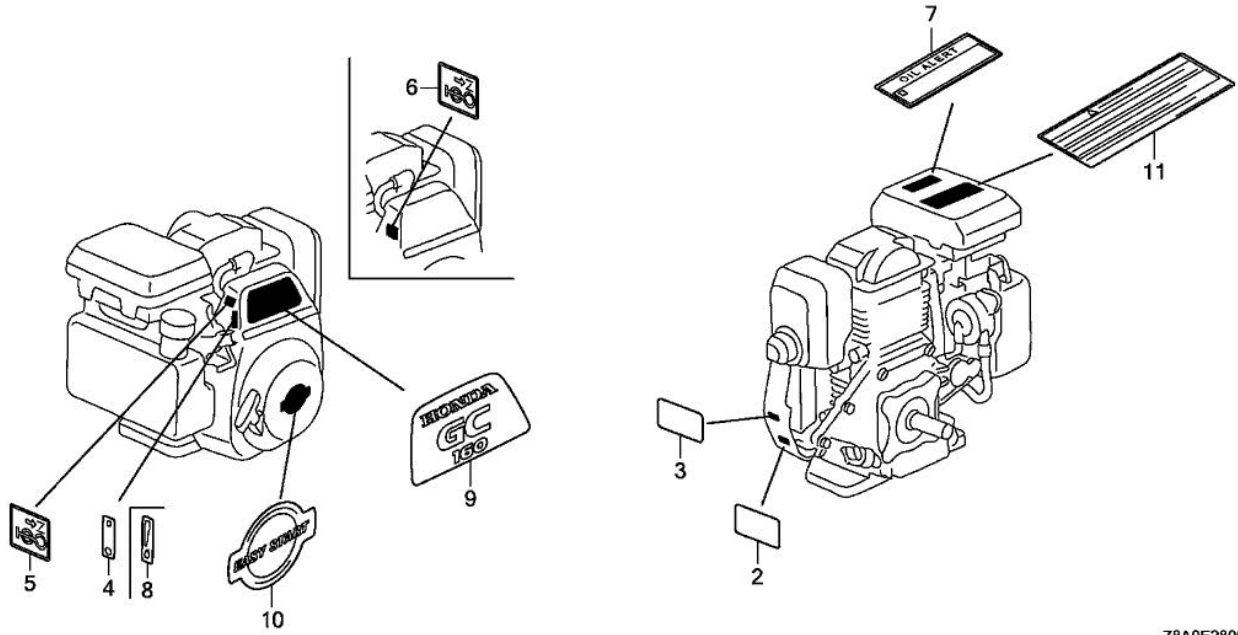

Z8A0E2800C

Ref.	Part Number	Part Description	Qty.
002	87114-ZH7-821	LABEL, WARNING (NOT CERTIFIED FOR SALE)	(NOT CERTI... 001
004	87501-ZL8-000	MARK, ENGINE SWITCH INDICATION	001
005	87528-ZL8-000	MARK, CHOKE	001
009	87101-ZL8-020	EMBLEM (GC160)	001
010	87169-Z8A-000	MARK, RECOIL COVER	001