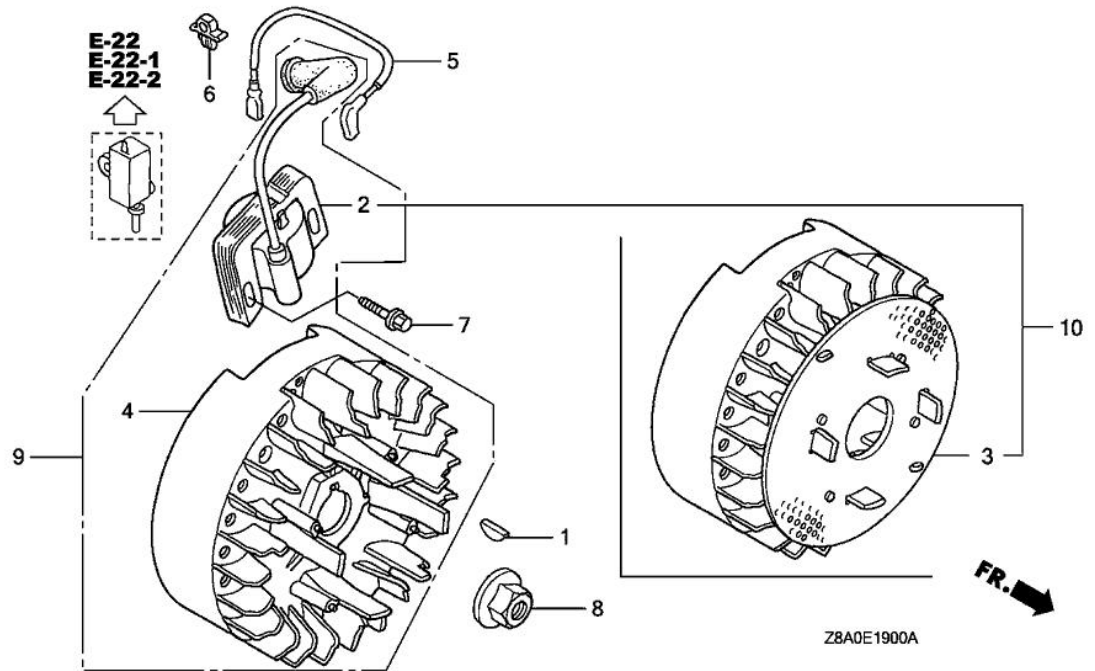

Ref.	Part Number	Part Description	Qty.
001	13331-357-000	KEY, SPECIAL WOODRUFF (25X18)	001
002	30500-Z0J-003	COIL ASSY., IGNITION (PHELON) (USE FOR F/W OF PHELON)	001
002	30500-ZL8-014	COIL ASSY., IGNITION (USE FOR F/W OF TEC) (TEC)	(1)
002	30500-Z8B-901	COIL ASSY., IGNITION (PHELON)	001
004	31110-Z0J-013	FLYWHEEL COMP. (PHELON) (USE FOR IGN. COIL OF PHELON)	...
004	31110-ZL8-004	FLYWHEEL COMP. (TEC) (USE FOR IGN. COIL OF TEC)	(USE... (1)
005	32195-Z0J-000	WIRE, STOP SWITCH	001
006	36103-ZE1-000	HOLDER, STOP SWITCH WIRE	001
006	51125-Z0L-003	HOLDER, WIRE (FASTEX)	001
007	90022-888-010	BOLT, FLANGE (6X20) (CT200)	001
008	90201-878-003	NUT, SPECIAL (14MM)	001
009	06311-Z0J-900	FLYWHEEL KIT	(1)