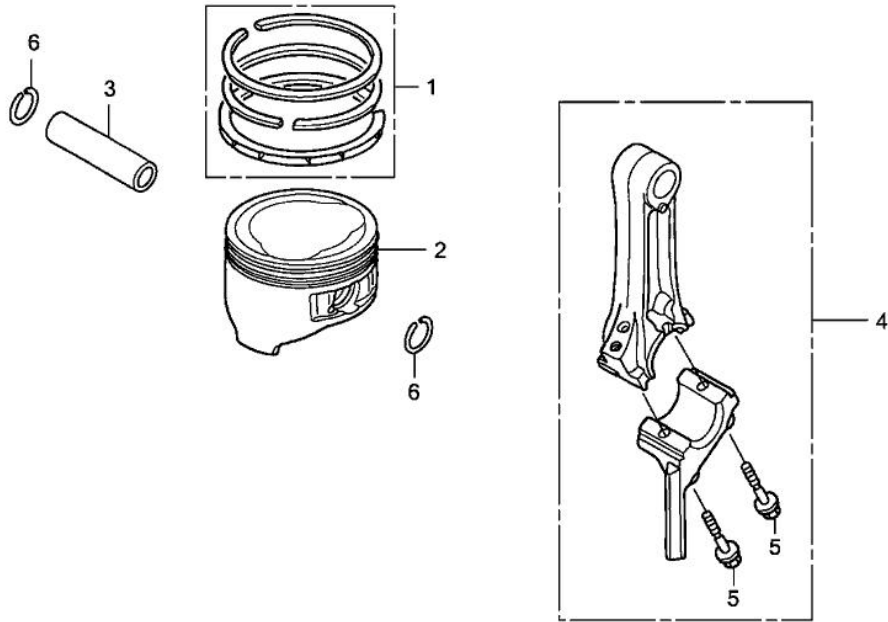

Z8A0E0800

FR. →

Ref.	Part Number	Part Description	Qty.
001	13010-Z0L-014	RING SET, PISTON (STD) (TEIKOKU)	001
002	13101-Z8B-820	PISTON	001
003	13111-ZE0-000	PIN, PISTON	001
004	13200-Z0J-000	ROD ASSY., CONNECTING	001
005	90001-ZE1-000	BOLT, CONNECTING ROD	002
006	90551-ZE0-000	CLIP, PISTON PIN (13MM)	002