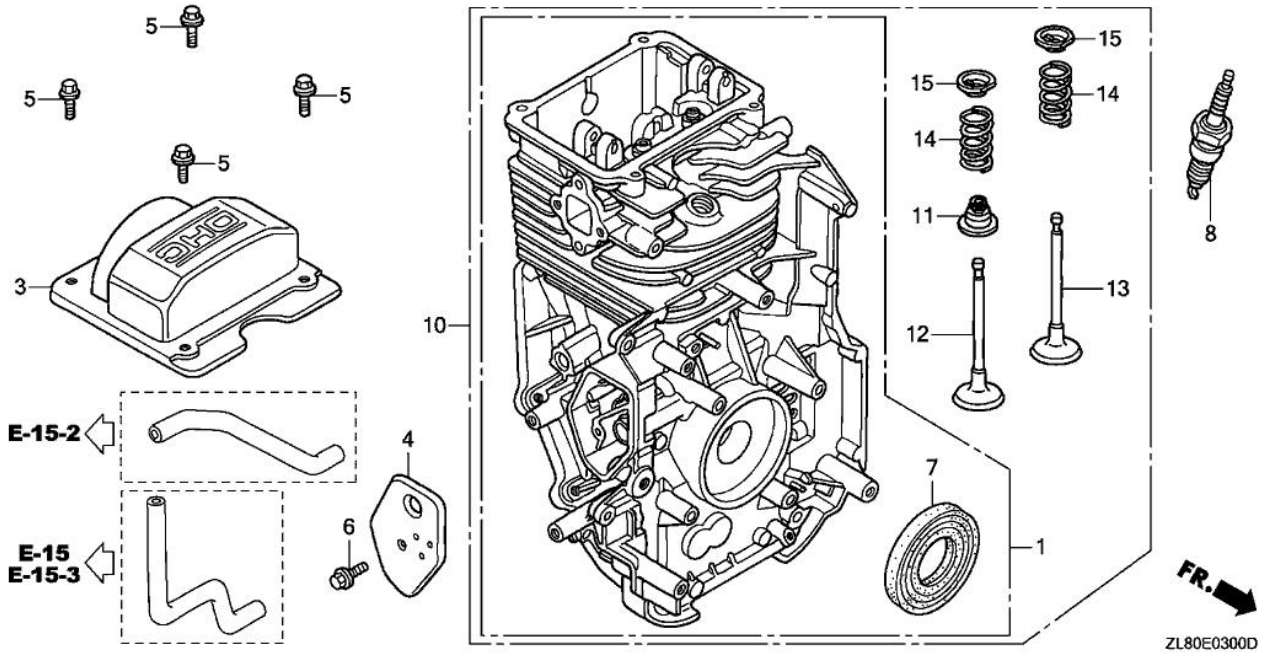

# TRU-POWER, INC.

Model Name	GC160A	Product Line	GENERAL PURPOSE ENGINE
Mfg		Type	VHA
Section	ENGINE	Illustration	CYLINDER

Ref.	Part Number	Part Description	Qty.
003	12310-Z0J-000	COVER, CYLINDER HEAD	001
003	12310-Z8A-000	COVER, CYLINDER HEAD	001
004	12355-ZL8-000	COVER, BREATHER (BREATHER VALVE ASSY.)	001
005	90013-883-000	BOLT, FLANGE (6X12) (CT200)	004
006	90014-952-000	BOLT, FLANGE (6X14) (CT200)	001
007	91201-ZL8-003	OIL SEAL (25.4X62X6)	001
008	98079-56846	SPARK PLUG (BPR6ES) (NGK)	001
010	12000-Z0L-505	BARREL COMP,CYLN	001
011	12209-ZM0-003	SEAL, VALVE STEM	001
012	14711-Z0J-000	VALVE, IN. (ROCKNEL)	001
013	14721-ZL8-000	VALVE, EX. (L8E)	001
013	14721-Z8B-000	VALVE, EX. (C8E)	001
014	14751-ZL8-000	SPRING, VALVE	002
015	14771-Z0J-000	RETAINER, VALVE SPRING	002
015	14771-ZE1-000	RETAINER, IN. VALVE SPRING	002

ZL80E0600B

Ref.	Part Number	Part Description	Qty.
001	11300-ZL8-660	COVER ASSY., CRANKCASE (U-TYPE)	001
002	15625-ZE1-003	GASKET, OIL FILLER CAP	001
003	15650-ZL8-013	GAUGE ASSY., OIL LEVEL	001
004	16510-ZL8-000	GOVERNOR ASSY.	001
008	16531-ZE1-000	SLIDER, GOVERNOR	001
009	16541-ZL8-000	SHAFT, GOVERNOR ARM	001
010	90121-952-000	BOLT, FLANGE (6X25) (CT200)	008
011	90131-896-650	BOLT, DRAIN PLUG (12X15)	002
012	90451-ZE1-000	WASHER, THRUST (6MM)	001
013	90602-ZE1-000	CLIP, GOVERNOR HOLDER	001
014	91001-ZL8-003	BEARING, RADIAL BALL (62/28)	001
015	91202-ZL8-003	OIL SEAL (28X41.25X6)	001
016	94101-06800	WASHER, PLAIN (6MM)	002
017	94109-12000	WASHER, DRAIN PLUG (12MM)	002
018	94251-08000	PIN, LOCK (8MM)	001
019	94301-08200	PIN, DOWEL (8X20)	002