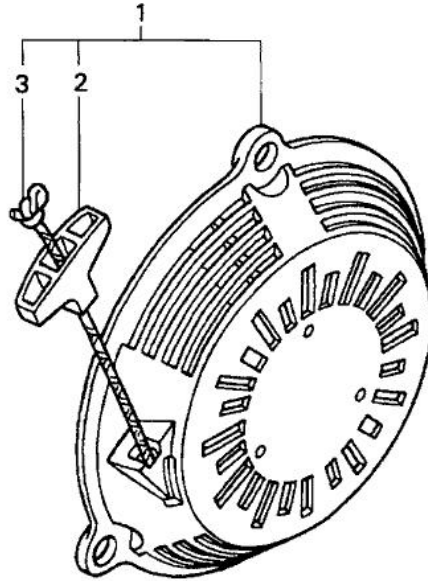

ZL80- E1100

Ref.	Part Number	Part Description	Qty.
001	28400-ZL8-023ZA	STARTER ASSY., RECOIL *NH1*(BLACK)	001
002	28461-ZL8-003	GRIP, STARTER	001
003	28462-ZL8-003	ROPE, RECOIL STARTER	001