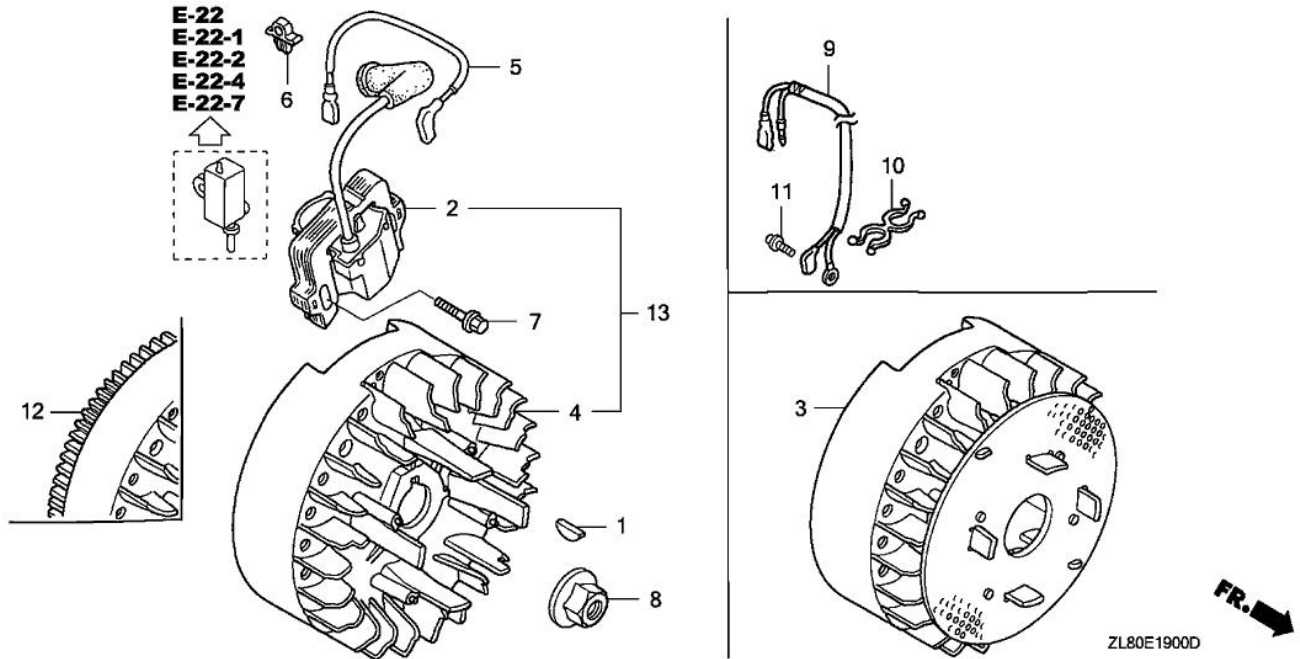

Ref.	Part Number	Part Description	Qty.
001	13331-357-000	KEY, SPECIAL WOODRUFF (25X18)	001
002	30500-Z0J-003	COIL ASSY., IGNITION (PHELON) (USE FOR F/W OF PHELON)	001
002	30500-Z8B-901	COIL ASSY., IGNITION (PHELON)	001
004	31110-Z0J-013	FLYWHEEL COMP. (PHELON) (USE FOR IGN. COIL OF PHELON) (USE FOR PHELON IGNITION COI...	001
005	32195-Z0J-000	WIRE, STOP SWITCH	001
006	36103-ZE1-000	HOLDER, STOP SWITCH WIRE	001
007	90022-888-010	BOLT, FLANGE (6X20) (CT200)	001
008	90201-878-003	NUT, SPECIAL (14MM)	001