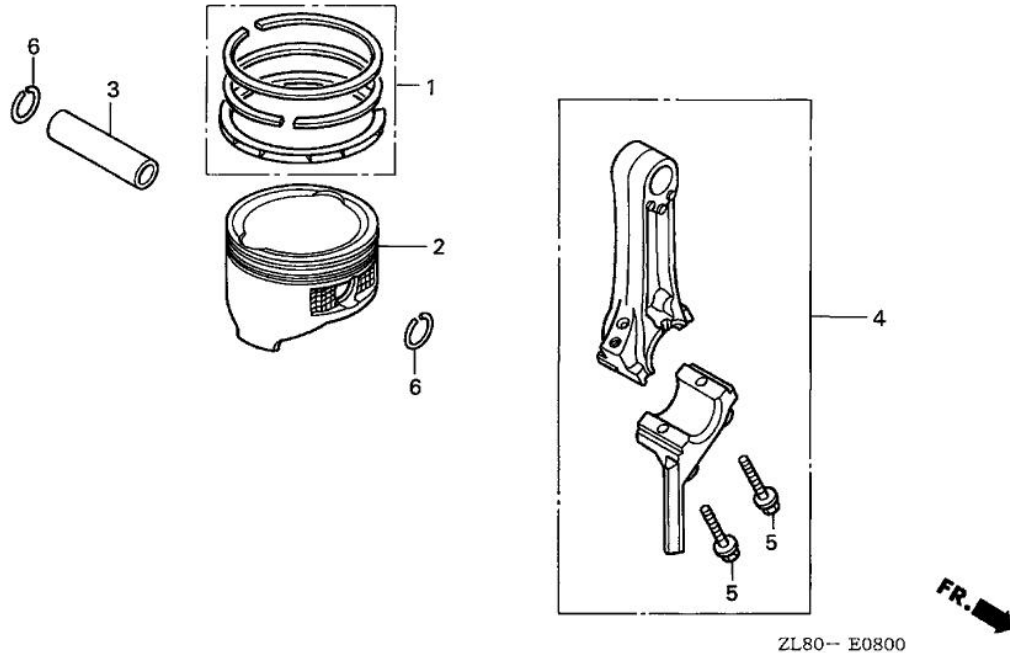

Ref.	Part Number	Part Description	Qty.
001	13010-Z0L-004	RING SET, PISTON (STD) (TEIKOKU)	001
001	13010-Z0L-014	RING SET, PISTON (STD) (TEIKOKU)	001
001	13010-ZL8-003	RING SET, PISTON (RIKEN)	001
002	13101-Z2A-000	PISTON	001
002	13101-ZL8-000	PISTON	001
002	13101-Z8B-820	PISTON	001
003	13111-ZE0-000	PIN, PISTON	001
004	13200-ZL8-000	ROD ASSY., CONNECTING	001
005	90001-ZE1-000	BOLT, CONNECTING ROD	002
006	90551-ZE0-000	CLIP, PISTON PIN (13MM)	002