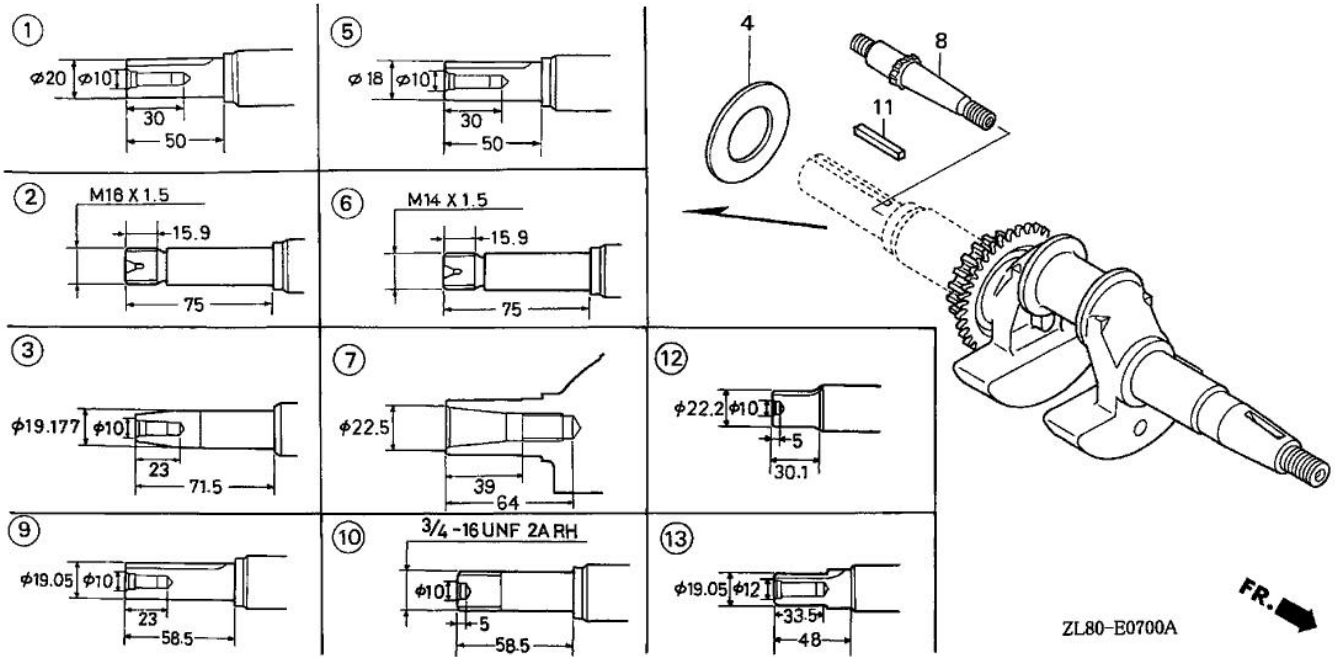

# TRU-POWER, INC.

Model Name	GC160A	Product Line	GENERAL PURPOSE ENGINE
Mfg		Type	VHA
Section	ENGINE	Illustration	CYLINDER

Ref.	Part Number	Part Description	Qty.
003	12310-Z0J-000	COVER, CYLINDER HEAD	001
003	12310-Z8A-000	COVER, CYLINDER HEAD	001
004	12355-ZL8-000	COVER, BREATHER (BREATHER VALVE ASSY.)	001
005	90013-883-000	BOLT, FLANGE (6X12) (CT200)	004
006	90014-952-000	BOLT, FLANGE (6X14) (CT200)	001
007	91201-ZL8-003	OIL SEAL (25.4X62X6)	001
008	98079-56846	SPARK PLUG (BPR6ES) (NGK)	001
010	12000-Z0L-505	BARREL COMP,CYLN	001
011	12209-ZM0-003	SEAL, VALVE STEM	001
012	14711-Z0J-000	VALVE, IN. (ROCKNEL)	001
013	14721-ZL8-000	VALVE, EX. (L8E)	001
013	14721-Z8B-000	VALVE, EX. (C8E)	001
014	14751-ZL8-000	SPRING, VALVE	002
015	14771-Z0J-000	RETAINER, VALVE SPRING	002
015	14771-ZE1-000	RETAINER, IN. VALVE SPRING	002

ZL80E0600B

Ref.	Part Number	Part Description	Qty.
001	11300-ZL8-660	COVER ASSY., CRANKCASE (U-TYPE)	001
002	15625-ZE1-003	GASKET, OIL FILLER CAP	001
003	15650-ZL8-013	GAUGE ASSY., OIL LEVEL	001
004	16510-ZL8-000	GOVERNOR ASSY.	001
008	16531-ZE1-000	SLIDER, GOVERNOR	001
009	16541-ZL8-000	SHAFT, GOVERNOR ARM	001
010	90121-952-000	BOLT, FLANGE (6X25) (CT200)	008
011	90131-896-650	BOLT, DRAIN PLUG (12X15)	002
012	90451-ZE1-000	WASHER, THRUST (6MM)	001
013	90602-ZE1-000	CLIP, GOVERNOR HOLDER	001
014	91001-ZL8-003	BEARING, RADIAL BALL (62/28)	001
015	91202-ZL8-003	OIL SEAL (28X41.25X6)	001
016	94101-06800	WASHER, PLAIN (6MM)	002
017	94109-12000	WASHER, DRAIN PLUG (12MM)	002
018	94251-08000	PIN, LOCK (8MM)	001
019	94301-08200	PIN, DOWEL (8X20)	002