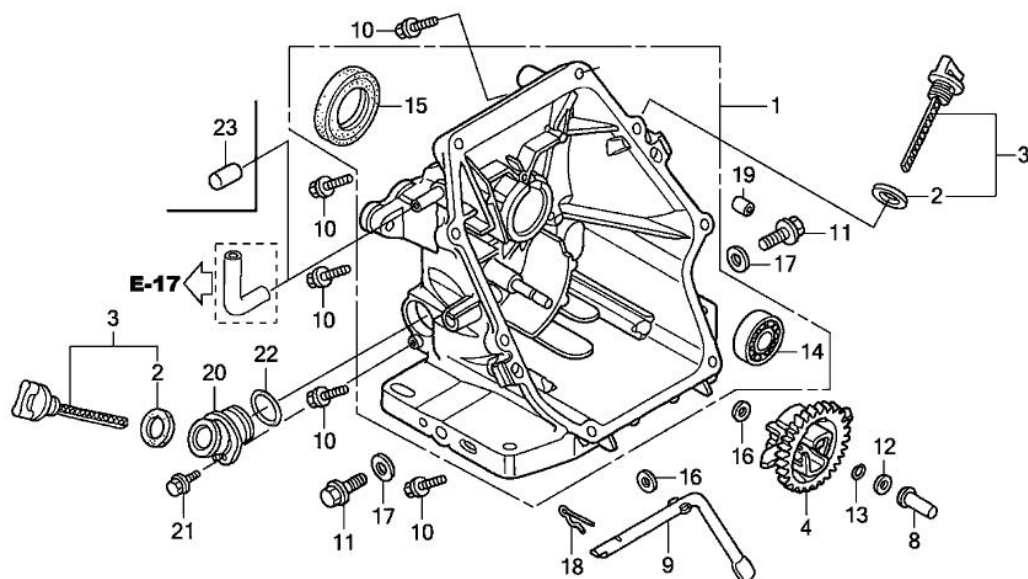

# TRU-POWER, INC.

Model Name	GC160A	Product Line	GENERAL PURPOSE ENGINE
Mfg		Type	VHA
Section	ENGINE	Illustration	CYLINDER

Ref.	Part Number	Part Description	Qty.
003	12310-Z0J-000	COVER, CYLINDER HEAD	001
003	12310-Z8A-000	COVER, CYLINDER HEAD	001
004	12355-ZL8-000	COVER, BREATHER (BREATHER VALVE ASSY.)	001
005	90013-883-000	BOLT, FLANGE (6X12) (CT200)	004
006	90014-952-000	BOLT, FLANGE (6X14) (CT200)	001
007	91201-ZL8-003	OIL SEAL (25.4X62X6)	001
008	98079-56846	SPARK PLUG (BPR6ES) (NGK)	001
010	12000-Z0L-505	BARREL COMP,CYLN	001
011	12209-ZM0-003	SEAL, VALVE STEM	001
012	14711-Z0J-000	VALVE, IN. (ROCKNEL)	001
013	14721-ZL8-000	VALVE, EX. (L8E)	001
013	14721-Z8B-000	VALVE, EX. (C8E)	001
014	14751-ZL8-000	SPRING, VALVE	002
015	14771-Z0J-000	RETAINER, VALVE SPRING	002
015	14771-ZE1-000	RETAINER, IN. VALVE SPRING	002

ZL80E0600B

Ref.	Part Number	Part Description	Qty.
001	11300-ZL8-660	COVER ASSY., CRANKCASE (U-TYPE)	001
002	15625-ZE1-003	GASKET, OIL FILLER CAP	001
003	15650-ZL8-013	GAUGE ASSY., OIL LEVEL	001
004	16510-ZL8-000	GOVERNOR ASSY.	001
008	16531-ZE1-000	SLIDER, GOVERNOR	001
009	16541-ZL8-000	SHAFT, GOVERNOR ARM	001
010	90121-952-000	BOLT, FLANGE (6X25) (CT200)	008
011	90131-896-650	BOLT, DRAIN PLUG (12X15)	002
012	90451-ZE1-000	WASHER, THRUST (6MM)	001
013	90602-ZE1-000	CLIP, GOVERNOR HOLDER	001
014	91001-ZL8-003	BEARING, RADIAL BALL (62/28)	001
015	91202-ZL8-003	OIL SEAL (28X41.25X6)	001
016	94101-06800	WASHER, PLAIN (6MM)	002
017	94109-12000	WASHER, DRAIN PLUG (12MM)	002
018	94251-08000	PIN, LOCK (8MM)	001
019	94301-08200	PIN, DOWEL (8X20)	002