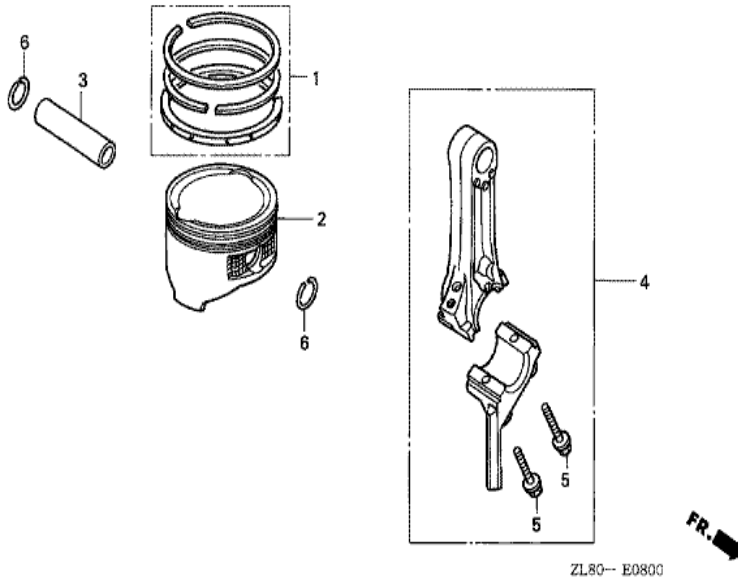

Ref	Partnumber	Description	GC135	Serial Numbers
001	13010-ZL8-003	RING SET, PISTON (RIKEN)	1	1029006
001	13010-ZL8-003	RING SET, PISTON (RIKEN)	1	
001	13010-ZL8-024	RING SET, PISTON (TEIKOKU)	1	
001	13010-ZL8-024	RING SET, PISTON (TEIKOKU)	1	
002	13101-ZL8-000	PISTON	1	1102445
002	13101-ZL8-000	PISTON	1	
002	13101-ZL8-000	PISTON	1	
003	13111-ZE0-000	PIN, PISTON	1	
003	13111-ZE0-000	PIN, PISTON	1	
004	13200-ZL9-000	ROD ASSY., CONNECTING	1	
004	13200-ZL9-000	ROD ASSY., CONNECTING	1	
005	90001-ZE1-000	BOLT, CONNECTING ROD	2	
006	90551-ZE0-000	CLIP, PISTON PIN, 13MM	2