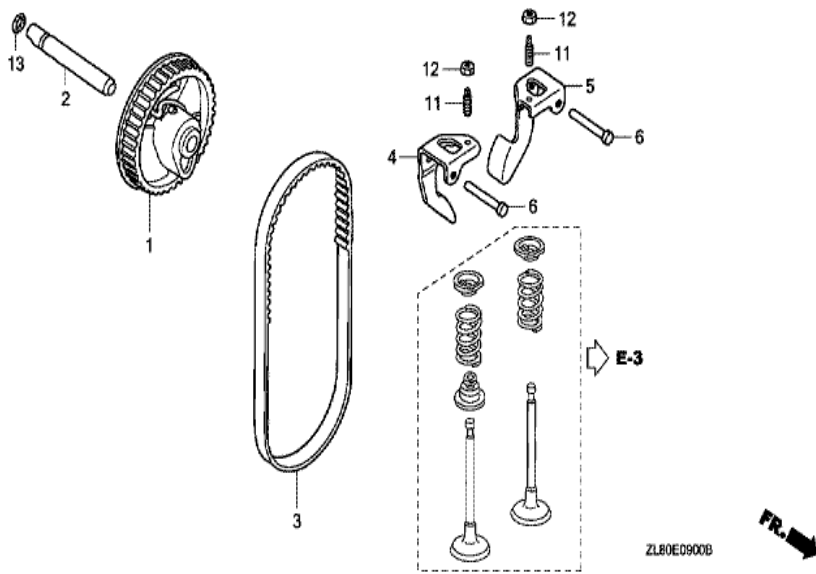

<u>Ref</u>	<u>Partnumber</u>	<u>Description</u>	<u>GC135</u>	<u>Serial Numbers</u>
001	14320-ZL8-010	PULLEY COMP., CAMSHAFT	1	
002	14324-ZL8-000	SHAFT, CAM PULLEY	1	
002	14324-ZL8-000	SHAFT, CAM PULLEY	1	
003	14400-ZL9-013	BELT, TIMING (79HU7 G-200)	1	
003	14400-ZL9-013	BELT, TIMING (79HU7 G-200)	1	
003	14400-ZL9-013	BELT, TIMING (79HU7 G-200)	1	
004	14431-ZL8-000	ARM, IN. VALVE ROCKER	1	
004	14431-ZL8-000	ARM, IN. VALVE ROCKER	1	
005	14441-ZL8-000	ARM, EX. VALVE ROCKER	1	
005	14441-ZL8-000	ARM, EX. VALVE ROCKER	1	
006	14461-ZL8-000	SHAFT, ROCKER ARM	2	
011	90012-333-000	SCREW, TAPPET ADJUSTING	2	
012	90206-001-000	NUT, TAPPET ADJUSTING	2	
<u>Ref</u>	<u>Partnumber</u>	<u>Description</u>	<u>GC135</u>	<u>Serial Numbers</u>
013	91301-ZM0-V31	O-RING, 6.8X1.9 (ARAI)	1