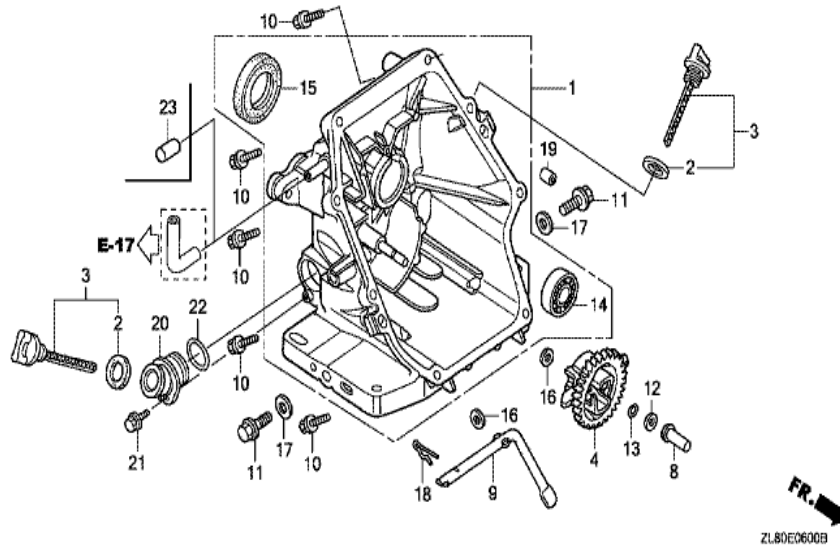

ZL80E0600B

<u>Ref</u>	<u>Partnumber</u>	<u>Description</u>	<u>GC135</u>	<u>Serial Numbers</u>
001	11300-ZL8-Q10	COVER ASSY., CRANKCASE	1	
001	11300-ZL8-Q10	COVER ASSY., CRANKCASE	1	
002	15625-ZE1-003	PACKING, OIL FILLER CAP	2	
002	15625-ZE1-003	PACKING, OIL FILLER CAP	2	
003	15650-ZL8-003	GAUGE ASSY., OIL LEVEL	1	1805025
003	15650-ZL8-003	GAUGE ASSY., OIL LEVEL	2	1245479
003	15650-ZL8-013	GAUGE ASSY., OIL LEVEL	1	1805026
003	15650-ZL8-013	GAUGE ASSY., OIL LEVEL	2	1245480
004	16510-ZL8-000	GOVERNOR ASSY.	1	
008	16531-ZE1-000	SLIDER, GOVERNOR	1	
009	16541-ZL8-000	SHAFT, GOVERNOR ARM	1	
009	16541-ZL8-000	SHAFT, GOVERNOR ARM	1	
010	90121-952-000	BOLT, FLANGE, 6X25 (CT200)	8	
<u>Ref</u>	<u>Partnumber</u>	<u>Description</u>	<u>GC135</u>	<u>Serial Numbers</u>
011	90131-883-000	BOLT, DRAIN PLUG, 12X15	1	1398445
011	90131-883-000	BOLT, DRAIN PLUG, 12X15	2	
012	90451-ZE1-000	WASHER, THRUST, 6MM	1	
013	90602-ZE1-000	CLIP, GOVERNOR HOLDER	1	
014	91001-ZL8-003	BEARING, RADIAL BALL, 62/28	1	
015	91202-ZL8-003	OIL SEAL, 28X41.25X6	1	
016	94101-06800	WASHER, PLAIN, 6MM	2	
017	94109-12000	WASHER, DRAIN PLUG, 12MM	1	1398445
017	94109-12000	WASHER, DRAIN PLUG, 12MM	2	
018	94251-08000	PIN, LOCK, 8MM	1	
019	94301-08200	DOWEL PIN, 8X20	2	
019	94301-08200	DOWEL PIN, 8X20	2	
020	15631-ZL8-000	EXTENSION, OIL FILLER	1	
021	90013-ZL8-000	BOLT, FLANGE, 6X14 (CT200)	1	
022	91301-ZE9-003	O-RING, 22.1X2.2	1