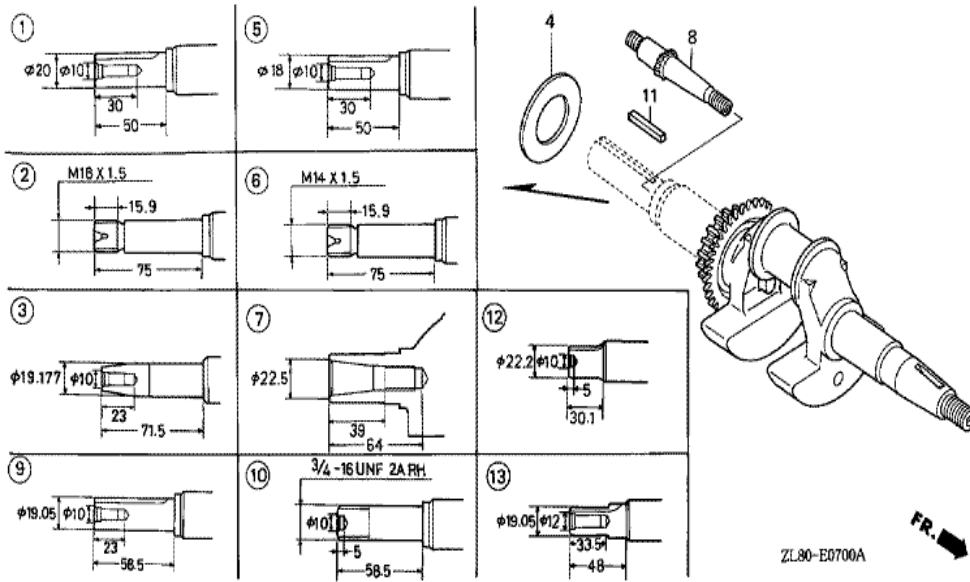

ZL80-E0700A

FR. →

Ref	Partnumber	Description	GC135	Serial Numbers
004	90402-ZL8-000	WASHER, THRUST	1	
006	13310-ZL9-630	CRANKSHAFT COMP.	1