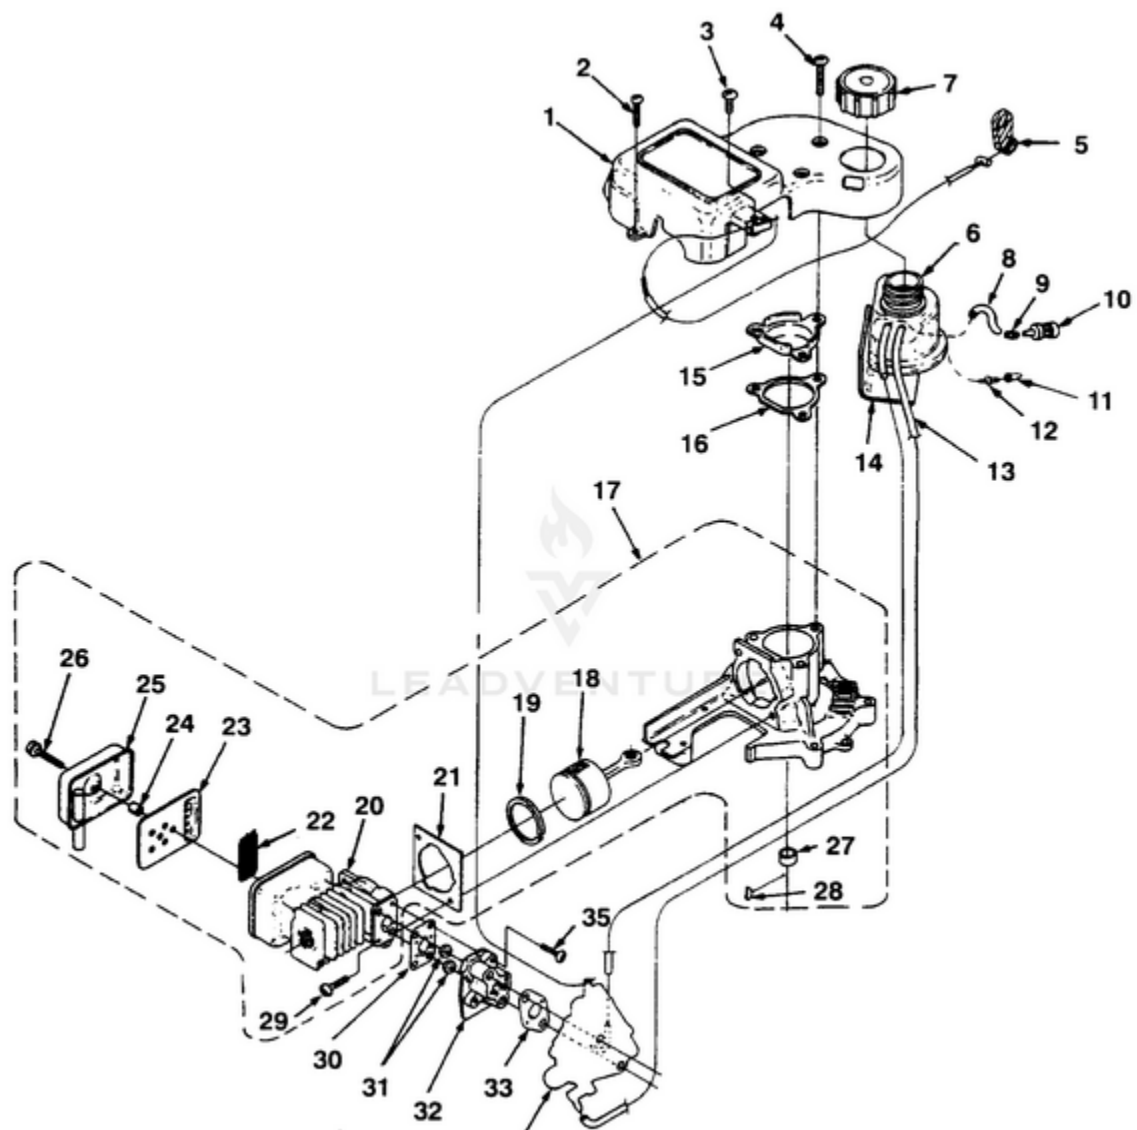

HX16 Hedge Trimmer UT-18022 - Figure A

34 Rendered by LeadVenture, Inc.

Ref #	Part #	Description	Qty	Context Note
1	A02571B	COVER-Engine	1	
2	82536	SCREW-Thread Form. (#8 X 3/4")	2	
3	82541	SCREW-Thread Form. (#10 X 1/2")	1	
4	82538	SCREW-Thread Form. (10-24 X 3/4")	3	
5	00959	LEVER-Trigger	1	
6	A04270A	FUEL TANK ASSEMBLY	1	
7	A00982B	CAP-Fuel	1	
8	9477222	TUBING-Rubber (5 1/2")	1	
9	98268	CLAMP-Wire	1	
10	49422	FILTER-Fuel	1	
11	98819	VALVE- Filter	1	
12	01327	FITTING	A/ R	
13	9477224	TUBING-Rubber (6 1/4")	1	
14	00927A	SPACER-Fuel Tank	1	
15	01836A	COVER-Crankcase	1	
16	00946	GASKET-Crankcase	1	
17	A02069B	SHORT BLOCK	1	When ordering a short block for UT18007 you must order items #4, 15 & 16.
18	A01014D	PISTON & ROD	1	
19	00915	RING-Piston	1	
20	A01523B	CYLINDER & MUFFLER ASSEMBLY	1	
21	02059	GASKET-Cylinder	1	
22	00921	SCREEN-Spark Arrestor	1	
23	00920	BAFFLE-Muffler	1	
24	00931	SPACER-Muffler	1	
25	A01838	COVER-Muffler	1	
26	82540	SCREW-Thread Form. (8-32 X 1")	3	
27	01971	SPACER	1	
28	69250	KEY-Woodruff	1	
29	82568	SCREW-Machine (10-24 X 3/4")	2	
30	00932A	GASKET-Heat Dam	1	