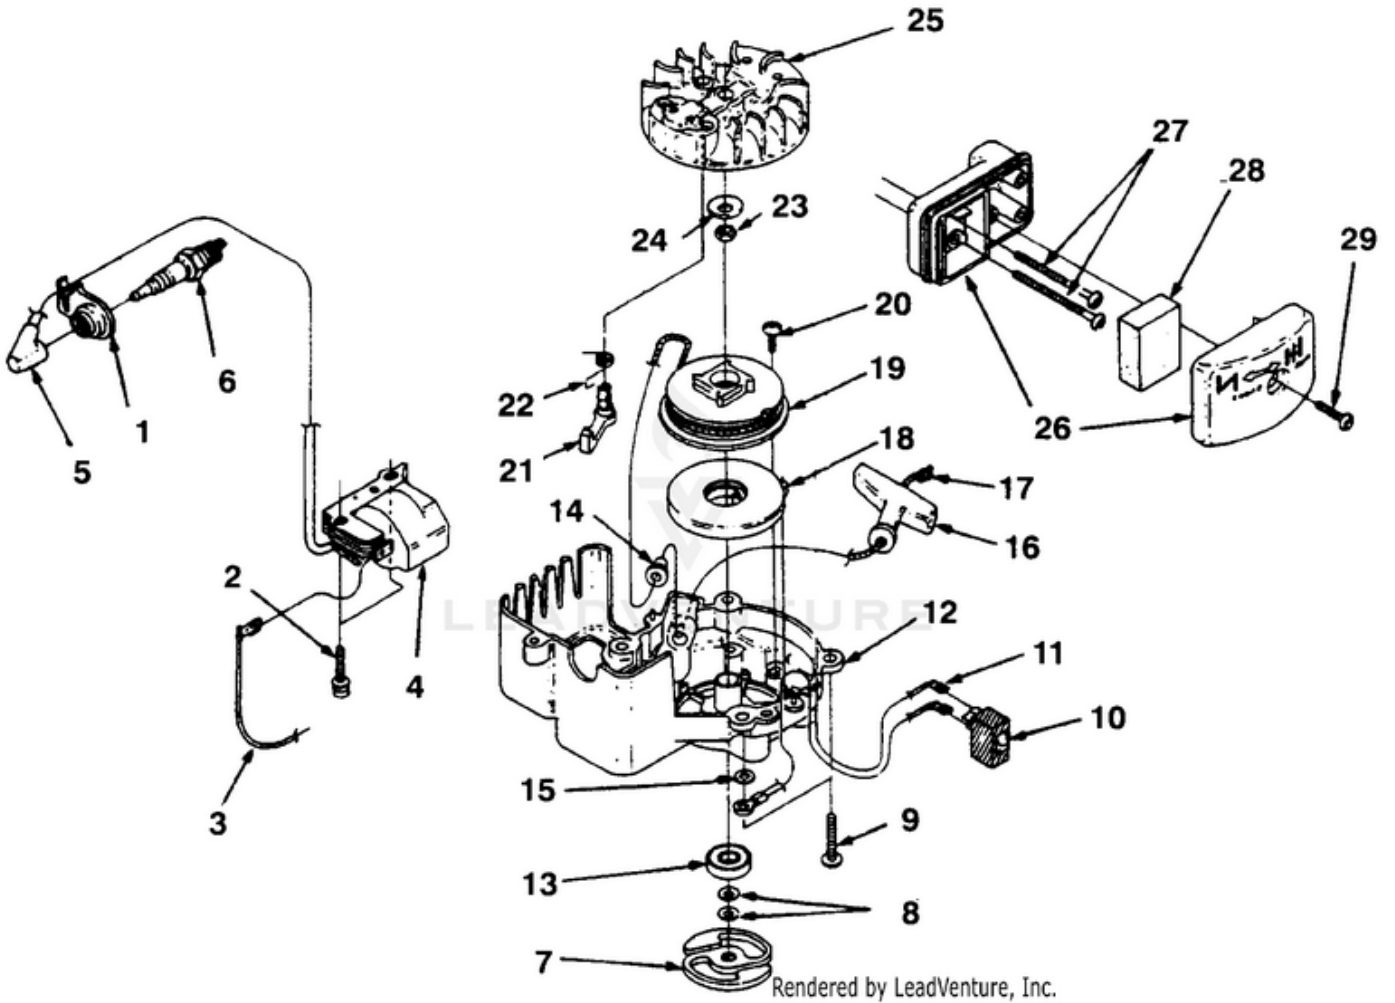

HX16 Hedge Trimmer UT-18022 - Figure B

Ref #	Part #	Description	Qty	Context	Note
1	01010A	SHIELD-Spark Plug	1		
2	82540	SCREW-Thread Form. (8-32 X 1")	2		
3	A00942	LEAD-Electrical	1		
	A04446	IGNITION KIT	1		
4	94711CS	MODULE-Ignition	1		
5	A02597	SPARK PLUG BOOT KIT	1		
6	96169S	SPARK PLUG (DJ-7Y)	1		
	79252	SPARK PLUG (RDJ-7Y) (HT17I, HT19I, HT21I)	1		
7	035881	CLUTCH "S"	1		
8	70788	WASHER-Belleville	2		
9	82538	SCREW-Taptite (10-24 X 3/4")	4		
10	00941	SWITCH	1		
10	02497	SWITCH (HT-17I, HT-19I, HT-21I)	1		
11	A00943	LEAD-Ground	1		
12	A01308B	HOUSING-Engine & Pulley	1		
13	98843	BEARING-Ball	1		
14	969811A	BUSHING-Starter	1		
15	84003	WASHER-Flat (#10)	1		
16	02264	GRIP-Starter Rope	1		
17	9789902	ROPE-Starter (42")	1		
18	A97908	SPRING & CONTAINER	1		
19	00924	PULLEY-Starter	1		
20	82541	SCREW-Thread Form. (#10 X 1/2")	2		
21	00928	PAWL-Starter	1		
22	00929	SPRING-Torsion	1		
23	81191	NUT-Hex (7/16-20)	1		
24	01325	WASHER-Conical	1		
25	00923	ROTOR	1		
26	A00335A	AIR FILTER HOUSING	1		
27	82542	SCREW-Machine (10-24 X 2 1/4")	2		
28	00934	FILTER-Air	1		
29	82368	SCREW-Thread Form. (#8 X .750)	1