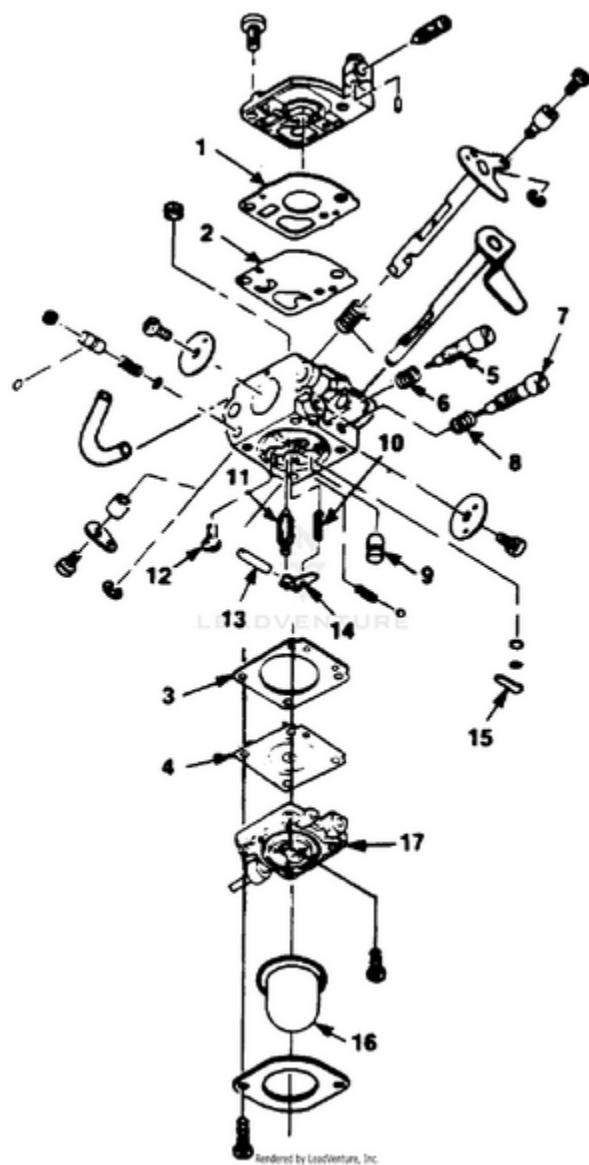

HX16 Hedge Trimmer UT-18022 - Zama Carburetor

Ref #	Part #	Description	Qty	Context Note
1	A03979	REPAIR KIT	1	
	A03980	GASKET/DIAPHRAGM KIT	1	
2	A03979	REPAIR KIT	1	
	A03980	GASKET/DIAPHRAGM KIT	1	
3	A03979	REPAIR KIT	1	
	A03980	GASKET/DIAPHRAGM KIT	1	
4	A03979	REPAIR KIT	1	
	A03980	GASKET/DIAPHRAGM KIT	1	
5	A03979	REPAIR KIT	1	
6	A03979	REPAIR KIT	1	
7	A03979	REPAIR KIT	1	
8	A03979	REPAIR KIT	1	
9	A03979	REPAIR KIT	1	
10	A03979	REPAIR KIT	1	
11	A03979	REPAIR KIT	1	
12	A03979	REPAIR KIT	1	
13	A03979	REPAIR KIT	1	
14	A03979	REPAIR KIT	1	
15	A03979	REPAIR KIT	1	
16	A01195A	PRIMER BULB	1	
17	02934	PRIMER BASE KIT (Plastic)	1	Not Interchangeable