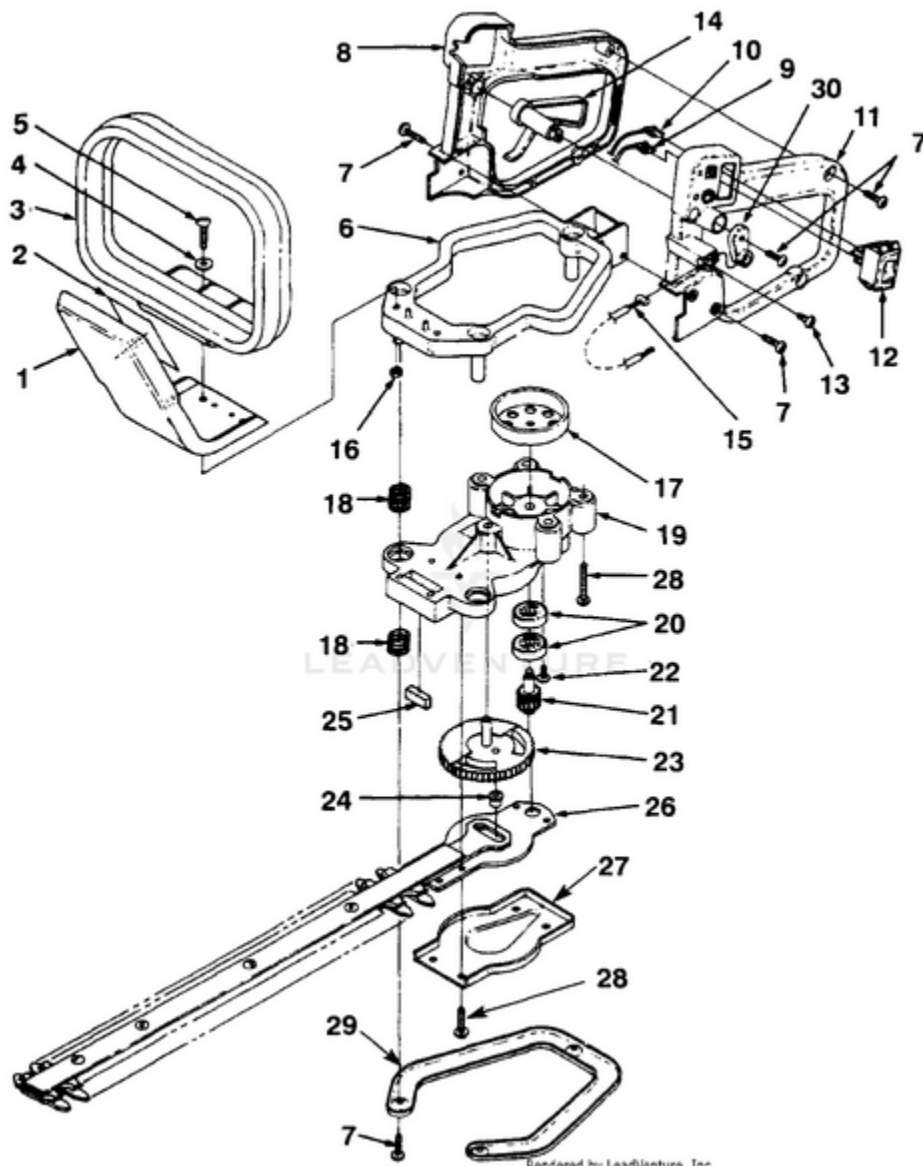

HX16 Hedge Trimmer UT-18022 - Figure C

Rendered by LeadVenture, Inc.

Ref #	Part #	Description	Qty	Context	Note
1	00937	GUARD-Hand (HX16, HT17, HT19)	1		
	01972	GUARD-Hand (HT21, HT17I, HT19I, HT21I, HT22)	1		
2	01317A	DECAL-Caution	1		
2	02916A	DECAL -Warning (HT17I, HT19I, HT21I)	1		
3	00936A	HANDLE-Front	1		
4	95249	WASHER-Flat (10-24)	2		
5	82538	SCREW-Thread Form. (10-24 X 3/4")	2		
6	01007	BASE-Vibration Isolator	1		
7	82536	SCREW-Thread Form. (#8 X 3/4")	7		
8	00938	HANDLE-Rear (Right)	1		
9	A00942	LEAD-Electrical	1		
10	A00943	LEAD-Ground	1		
11	00939	HANDLE-Rear (Left)	1		
12	00941	SWITCH	1		
	02497	SWITCH (HT17I, HT19I, HT21I)	1		
13	82541	SCREW-Thread Form. (#10 X 1/2")	1		
14	00958A	TRIGGER	1		
15	01973	CABLE-Throttle	1		
16	81208	NUT-Hex (10-24)	2		
17	00949B	DRUM-Clutch	1		
18	01009	SPRING-Compression	6		
19	A01526	GEAR BOX ASSEMBLY	1		
20	98843	BEARING-Ball	2		
21	A01313	PINION & SCREW ASSEMBLY	1		
22	82541	SCREW-Thread Form. (#10 X 1/2")	1		
23	A01312	GEAR & PIN ASSEMBLY	1		
24	00955	BUSHING	1		
25	00935	BLADE-Seal	1		
26	A00956A	BLADE ASSY. (HX16, HT17, HT17I)	1		
	02741	BLADE ASSY. (HT19, HT19I)	1		
	A01841A	BLADE ASSY. (HT21, HT21I)	1		
	04898	BLADE ASSY. (HT22)	1		
27	00954	COVER-Gear Box	1		
28	82537	SCREW-Thread Form. (#10 X 7/8")	4		
29	01013	BRACE	1		
30	00959	LEVER-Trigger	1