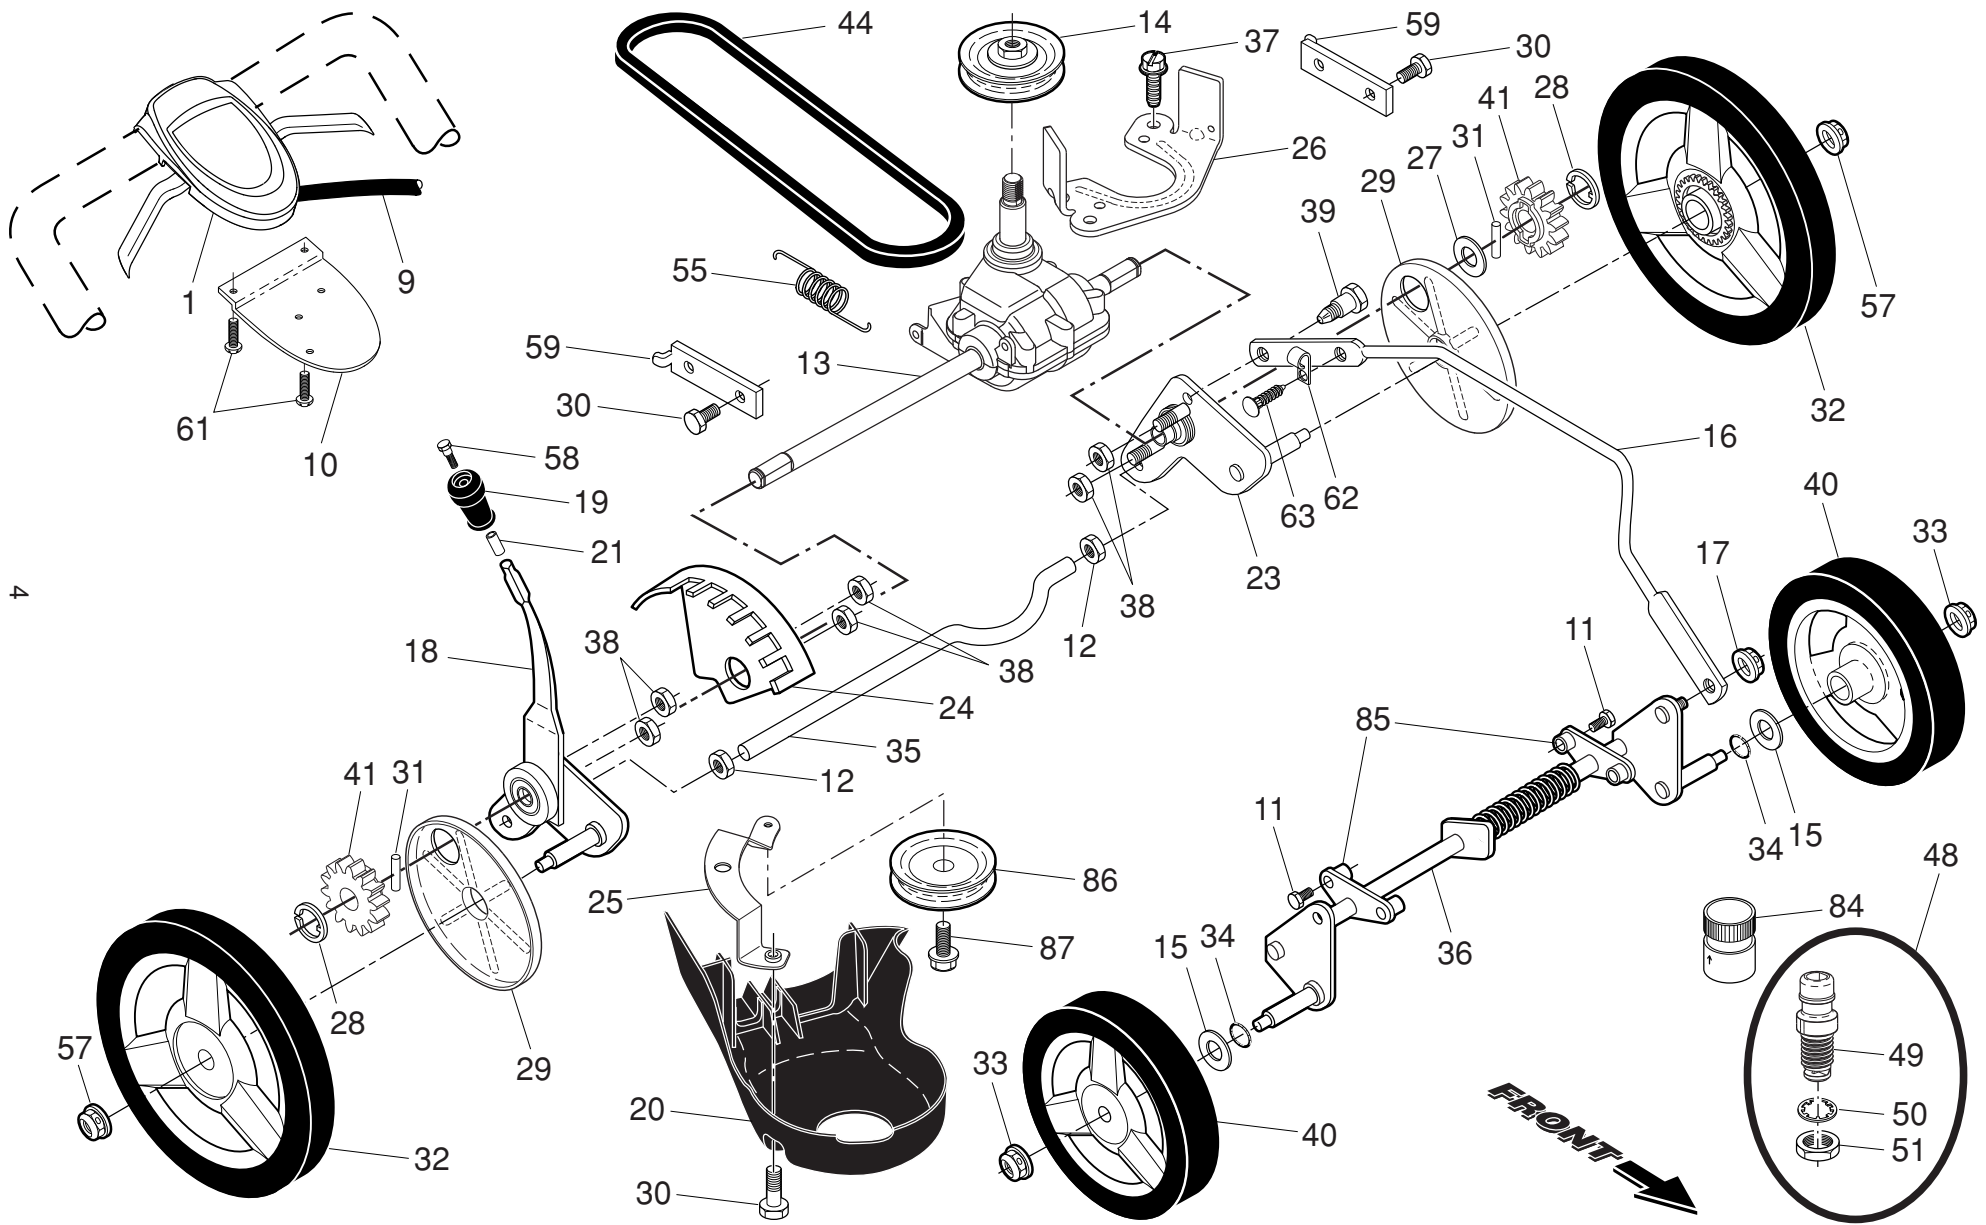

HUSQVARNA LAWN MOWER - MODEL NUMBER HU800H (96143009902) PRODUCT NO. 961 43 00-99

HUSQVARNA LAWN MOWER - MODEL NUMBER HU800H (96143009902) PRODUCT NO. 961 43 00-99

KEY NO.	PART NO.	DESCRIPTION	KEY NO.	PART NO.	DESCRIPTION
1	581 95 05-05	Drive Control Assembly (Includes Cable)	33	532 40 91-48	Nut, Flangelock 3/8-16
9	581 95 21-01	Cable, Drive	34	532 19 74-80	O-Ring
10	532 43 27-90	Mounting Bracket, Drive Control	35	532 43 05-98	Axle, Rear
11	817 41 13-12	Screw	36	532 44 71-89	Axle, Front
12	873 94 08-00	Nut, Hex	37	532 16 34-09	Screw, Hi-Lo Thread, 12 x 5/8
13	581 68 08-01	Gearcase Assembly, Complete	38	532 19 17-30	Nut, Hex
14	532 19 41-28	Pulley, Drive	39	532 40 70-59	Bolt
15	532 08 83-48	Washer, Flat	40	532 41 08-31	Wheel & Tire Assembly, Front
16	532 43 00-30	Rod, Connecting	41	532 42 87-83	Pinion
17	532 75 11-53	Nut, Hex	44	532 40 65-57	Belt, Drive
18	586 69 17-01	Kit, Selector Assembly	48	532 43 84-89	Kit, Water Washout Assembly
19	532 43 39-96	Knob, Wheel Adjuster	49	532 43 49-94	Fitting, Water Washout
20	580 80 69-01	Debris Shield	50	532 41 55-85	Washer, Lock, Internal Tooth
21	532 43 52-42	Anchor	51	532 41 55-86	Locknut, Hex, with O-Ring
23	585 28 19-01	Wheel Axle Assembly, LH	55	581 35 13-01	Spring, Tension
24	532 43 35-11	Bracket, Height Adjustment	57	532 40 91-49	Nut, Flangelock 3/8-16
25	581 31 38-02	Mounting Bracket, Debris Shield	58	532 43 52-41	Bolt, Shoulder
26	532 42 60-66	Belt Keeper	59	532 44 21-13	Support Bracket
27	819 17 12-16	Washer, Flat	61	532 18 16-98	Screw
28	812 00 00-58	E-Ring 7/16	62	532 19 79-91	Clip, Cable
29	585 27 07-01	Cover, Dust, Wheel	63	532 42 81-24	Fastener, Push
30	817 00 05-10	Screw, Hex Head	84	532 41 64-05	Adapter, Quick-Connect Coupler
31	532 40 48-45	Pawl, Drive	85	532 43 90-77	Support Bracket, Front Axle
32	585 26 56-01	Wheel & Tire Assembly, Rear	86	580 36 43-01	Pulley, Idler
			87	581 12 76-01	Screw

NOTE: All component dimensions given in U.S. inches. 1 inch = 25.4 mm. **IMPORTANT:** Use only Original Equipment Manufacturer (O.E.M.) replacement parts. Failure to do so could be hazardous, damage your lawn mower and void your warranty.