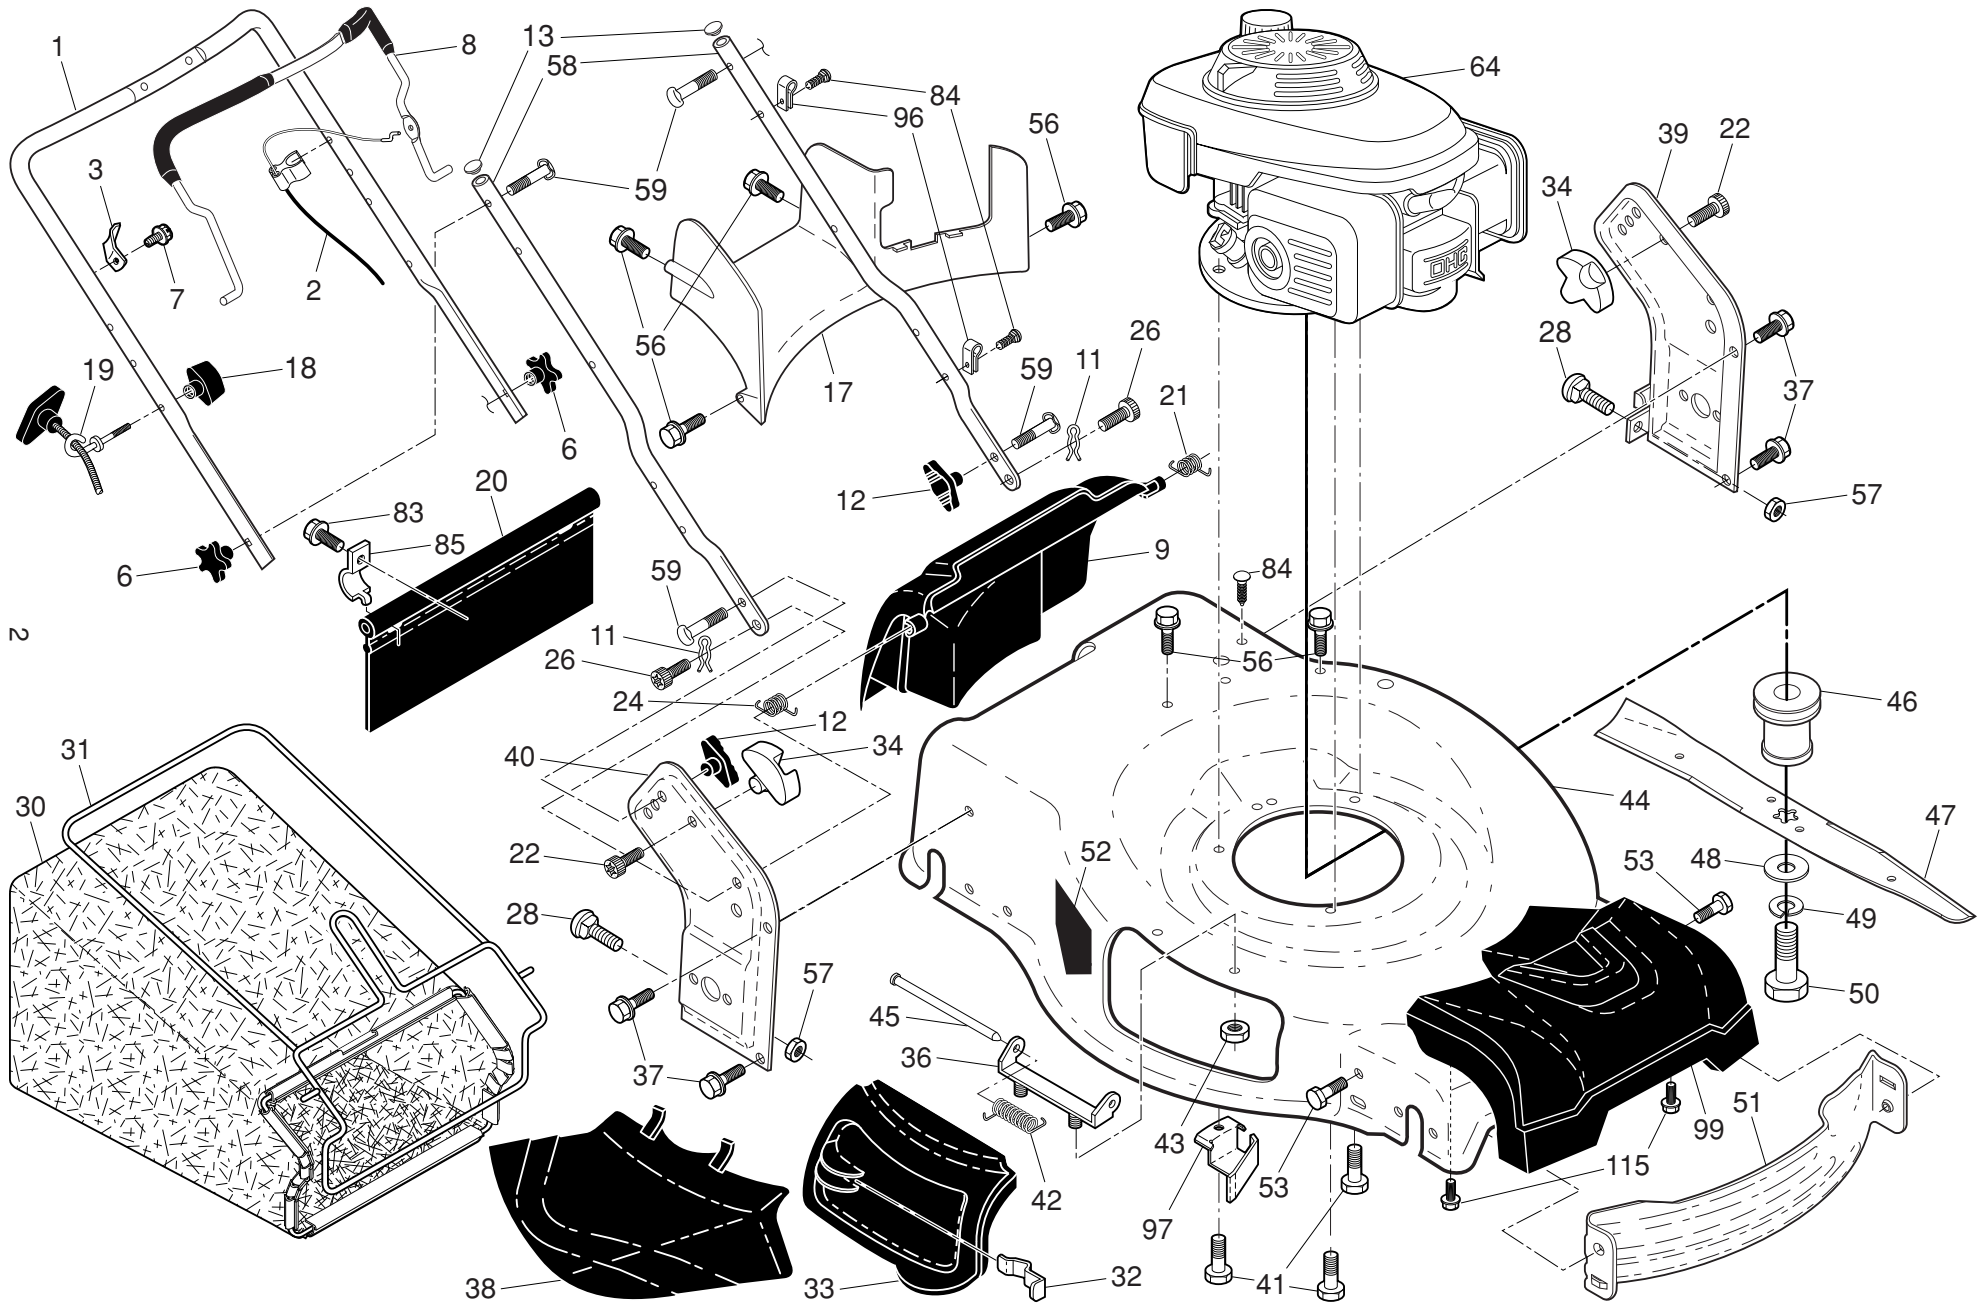

HUSQVARNA LAWN MOWER - MODEL NUMBER HU800H (96143009902) PRODUCT NO. 961 43 00-99

HUSQVARNA LAWN MOWER - MODEL NUMBER HU800H (96143009902) PRODUCT NO. 961 43 00-99

KEY NO.	PART NO.	DESCRIPTION	KEY NO.	PART NO.	DESCRIPTION
1	580 63 87-06	Upper Handle Assembly	42	532 19 30-00	Spring, Torsion
2	532 42 74-97	Cable, Engine Zone Control	43	532 19 17-30	Nut, Hex
3	532 43 00-34	Bracket, Upstop	44	581 70 83-27	Kit, Lawn Mower Housing
6	532 18 23-98	Handle Knob, Star	45	532 17 56-50	Rod, Hinge
7	532 17 88-48	Screw, Hex Washer Head #10-16 x 5/8	46	581 85 15-01	Blade Adapter
8	580 84 91-02	Control Bar, Molded	47	580 24 40-01	Blade, 22"
9	532 43 13-90	Rear Door Assembly	48	532 85 10-74	Washer, Hardened
11	532 42 55-75	Hairpin, Door/Handle Pivot	49	532 85 02-63	Washer, Helical
12	532 19 19-38	Handle Knob, Standard	50	532 85 10-84	Screw, Machine, Hex Head 3/8-24 x 1-3/8 Grade 8
13	532 43 75-16	Plug, Lower Handle Bar	51	532 43 05-99	Front Baffle
17	581 78 21-01	Rear Baffle	52	532 40 47-63	Decal, Warning
18	581 91 26-01	T-Knob	53	817 00 05-10	Screw
19	581 90 21-01	Rope Guide	56	817 41 13-12	Screw, Hex Washer Head #13 x 3/4
20	532 44 45-01	Rear Skirt	57	532 15 53-77	Nut, Hex
21	532 41 99-49	Spring, Rear Door, LH, Black	58	532 44 11-97	Lower Handle
22	532 14 18-41	Screw, Panhead, Torx #20	59	532 19 15-74	Handle Bolt
24	532 41 99-48	Spring, Rear Door, RH, Grey	64	- - -	Engine, Honda, Model Number GCV160-LAOS3B (For engine service and replacement parts, call Honda Engines at 1-800-426-7701)
26	532 41 99-45	Screw, Rear Door/Handle Pivot			
28	586 21 25-01	Bolt, Carriage 5/16-18 x 5/8			
30	580 94 73-15	Grassbag			
31	585 05 47-02	Frame, Grass Catcher			
32	532 44 11-92	Latch, Mulcher Door	83	532 75 00-97	Screw, Hex Washer Head
33	532 41 99-27	Mulcher Door	84	532 42 81-24	Fastener, Push
34	532 43 81-34	Bracket, Grassbag	85	532 43 45-30	Mounting Bracket, Rear Skirt
36	532 17 57-35	Hinge Bracket Assembly			
37	817 00 05-10	Screw, Hex Head 1/4-20	96	532 19 79-91	Clip, Cable
38	532 42 61-29	Discharge Guard	97	581 11 53-02	Belt Keeper
39	585 90 07-03	Handle Bracket, LH	99	585 66 87-02	Front Shroud Assembly
40	585 90 08-03	Handle Bracket, RH	115	584 29 94-01	Screw
41	532 15 04-06	Screw, Dogpoint 3/8-16 x 1-1/8	--	586 38 16-32	Operator's Manual, English / French
			--	586 38 16-96	Operator's Manual, Spanish

NOTE: All component dimensions given in U.S. inches. 1 inch = 25.4 mm. **IMPORTANT:** Use only Original Equipment Manufacturer (O.E.M.) replacement parts. Failure to do so could be hazardous, damage your lawn mower and void your warranty.