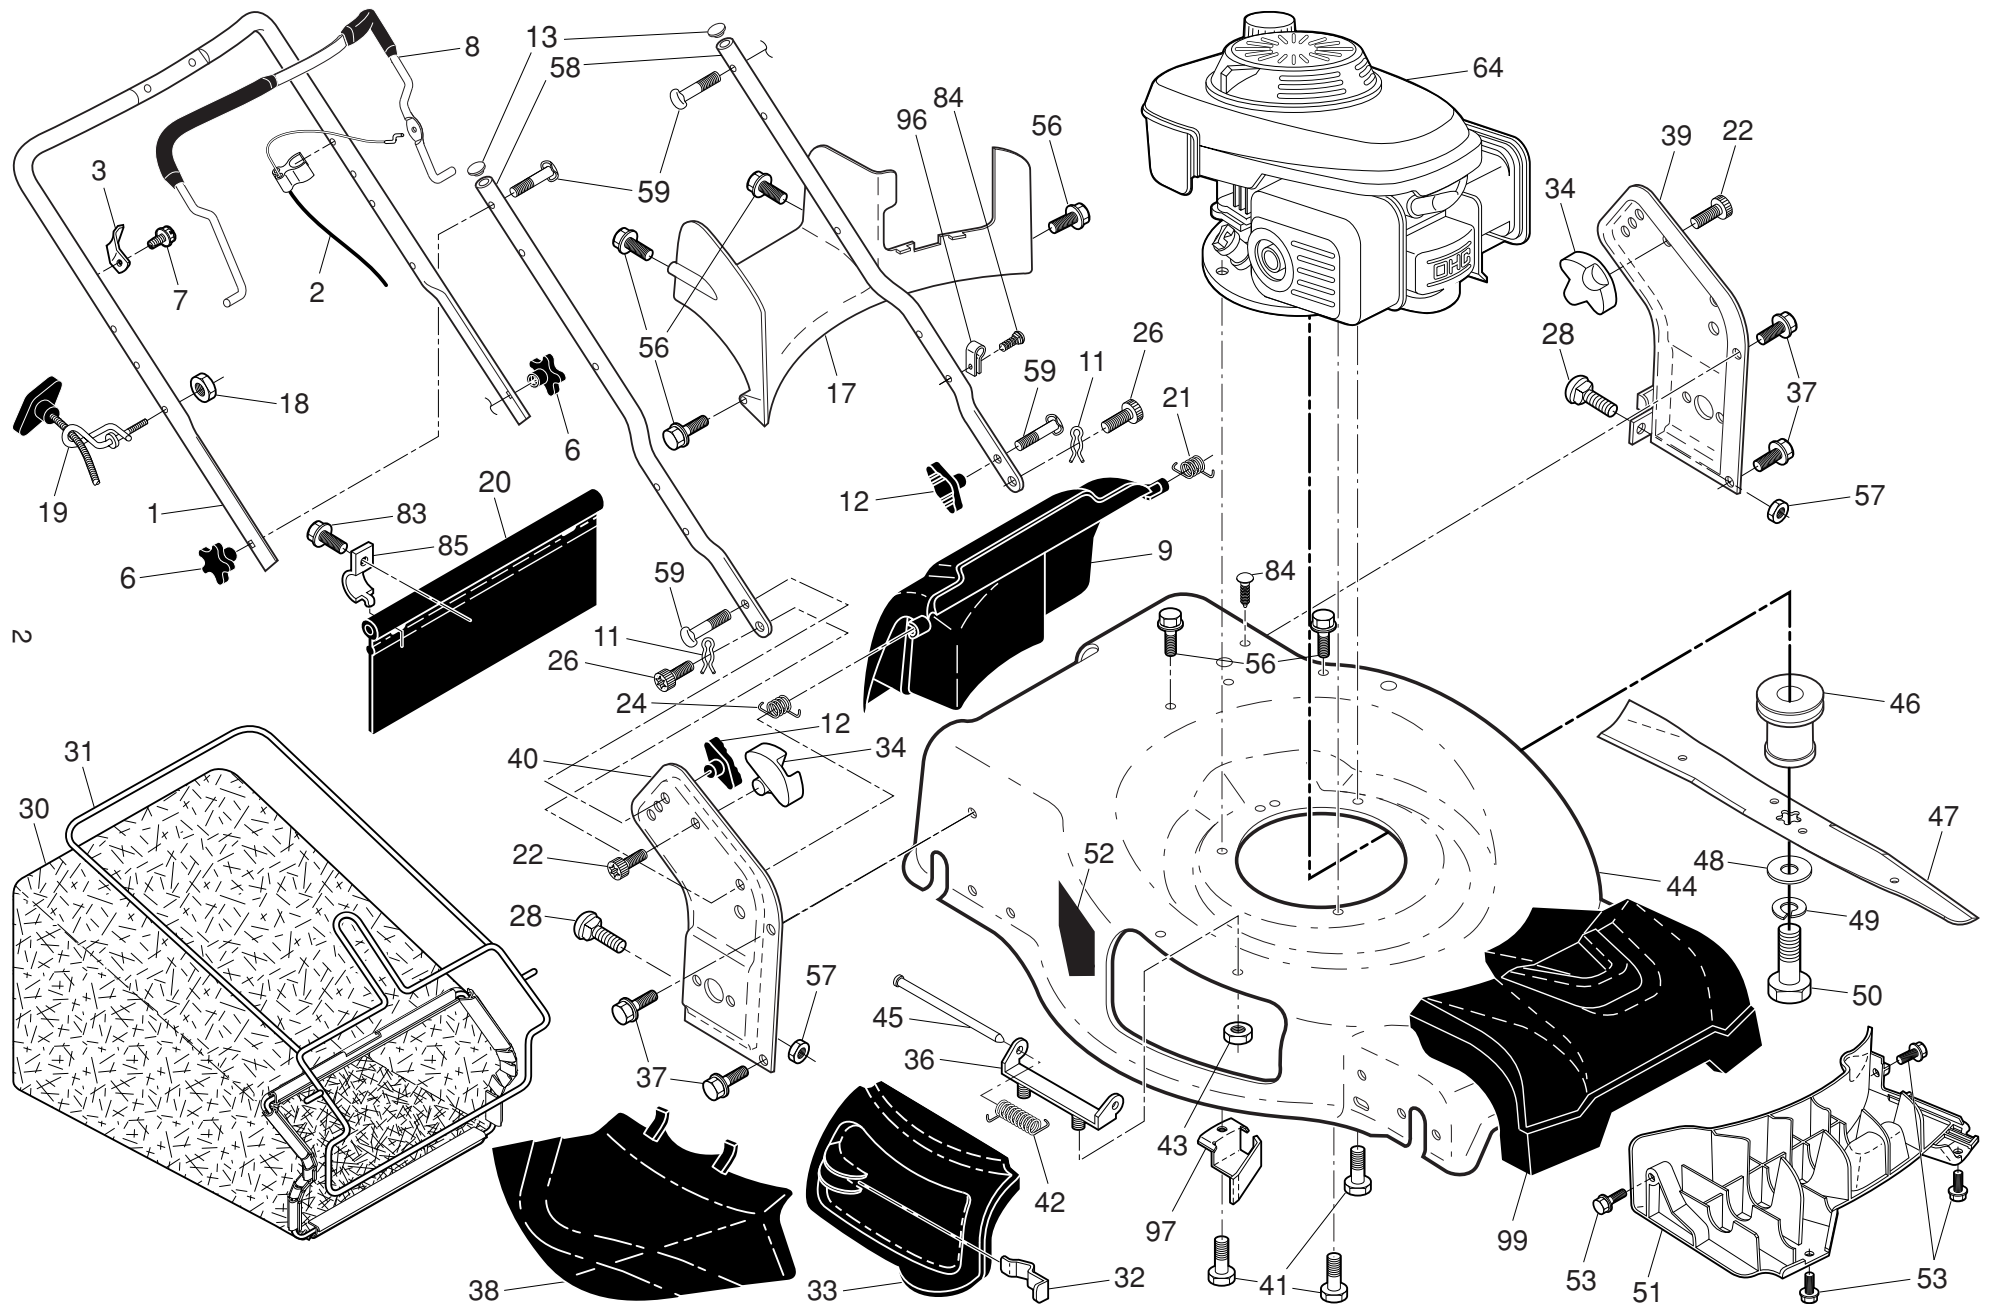

HUSQVARNA ROTARY LAWN MOWER - MODEL NO. HU800H (96143009901) PRODUCT NO. 961 43 00-99

HUSQVARNA ROTARY LAWN MOWER - MODEL NO. **HU800H** (96143009901) PRODUCT NO. 961 43 00-99

KEY NO.	PART NO.	DESCRIPTION	KEY NO.	PART NO.	DESCRIPTION
1	580 63 87-06	Upper Handle Assembly	42	532 19 30-00	Spring, Torsion
2	532 42 74-97	Cable, Engine Zone Control	43	532 19 17-30	Nut, Hex
3	532 43 00-34	Bracket, Upstop	44	532 44 62-61	Kit, Lawn Mower Housing
6	532 18 23-98	Handle Knob, Star	45	532 17 56-50	Rod, Hinge
7	532 17 88-48	Screw, Hex Washer Head #10-16 x 5/8	46	581 85 15-01	Blade Adapter
8	580 84 91-02	Control Bar, Molded	47	580 24 40-01	Blade, 22"
9	532 43 13-90	Rear Door Assembly	48	532 85 10-74	Washer, Hardened
11	532 42 55-75	Hairpin, Door/Handle Pivot	49	532 85 02-63	Washer, Helical
12	532 19 19-38	Handle Knob, Standard	50	532 85 10-84	Screw, Machine, Hex Head 3/8-24 x 1-3/8 Grade 8
13	532 43 75-16	Plug, Lower Handle Bar	51	581 23 89-01	Front Baffle
17	581 78 21-01	Rear Baffle	52	532 40 47-63	Decal, Warning
18	532 13 20-04	Keys Locknut 1/4-20	53	532 43 73-45	Screw
19	532 19 47-88	Rope Guide	56	817 41 13-12	Screw, Hex Washer Head #13 x 3/4
20	532 44 45-37	Rear Skirt	57	532 15 53-77	Nut, Hex
21	532 41 99-49	Spring, Rear Door, LH, Black	58	532 44 11-97	Lower Handle
22	532 14 18-41	Screw, Panhead, Torx #20	59	532 19 15-74	Handle Bolt
24	532 41 99-48	Spring, Rear Door, RH, Grey	64	- - -	Engine, Honda, Model Number GCV160-LAOS3B (For engine service and replacement parts, call Honda Engines at 1-800-426-7701)
26	532 41 99-45	Screw, Rear Door/Handle Pivot			
28	872 25 05-05	Bolt, Carriage 5/16-18 x 5/8			
30	580 94 73-07	Grassbag			
31	532 41 99-51	Frame, Grass Catcher	83	532 75 00-97	Screw, Hex Washer Head
32	532 44 11-92	Latch, Mulcher Door	84	532 42 81-24	Fastener, Push
33	532 41 99-27	Mulcher Door	85	532 43 45-30	Mounting Bracket, Rear Skirt
34	532 43 81-34	Bracket, Grassbag			
36	532 17 57-35	Hinge Bracket Assembly	96	532 19 79-91	Clip, Cable
37	817 00 05-10	Screw, Hex Head 1/4-20	97	581 11 53-02	Belt Keeper
38	532 42 61-29	Discharge Guard	99	532 43 73-89	Front Shroud Assembly
39	581 35 37-02	Handle Bracket, LH	--	581 70 85-49	Operator's Manual, English / French
40	581 35 36-02	Handle Bracket, RH	--	581 70 85-31	Operator's Manual, Spanish
41	532 15 04-06	Screw, Dogpoint 3/8-16 x 1-1/8			

NOTE: All component dimensions given in U.S. inches. 1 inch = 25.4 mm. **IMPORTANT:** Use only Original Equipment Manufacturer (O.E.M.) replacement parts. Failure to do so could be hazardous, damage your lawn mower and void your warranty.