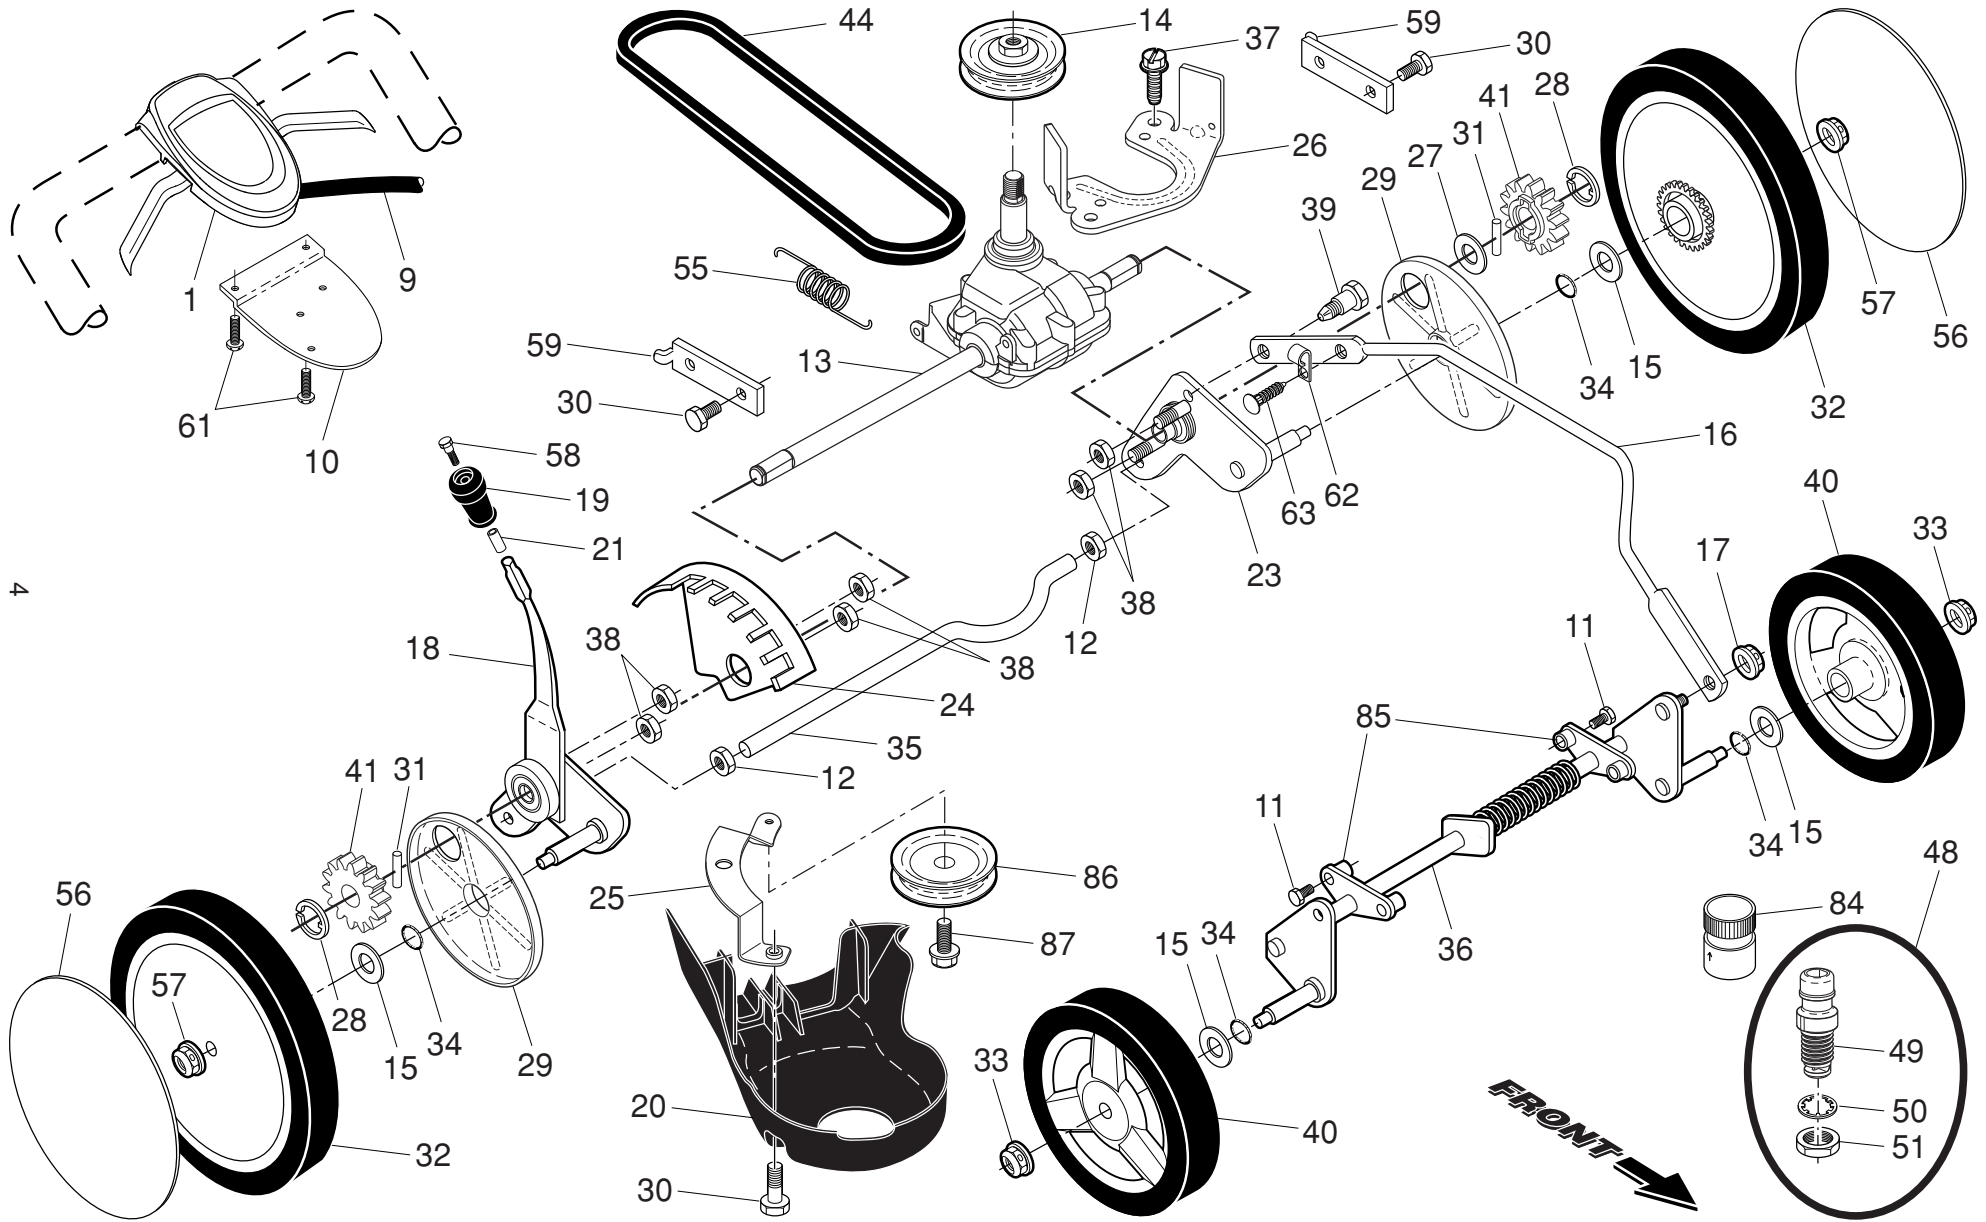

HUSQVARNA ROTARY LAWN MOWER - MODEL NO. HU800H (9614300990) PRODUCT NO. 961 43 00-99

HUSQVARNA ROTARY LAWN MOWER - MODEL NO. **HU800H** (96143009900) PRODUCT NO. 961 43 00-99

KEY NO.	PART NO.	DESCRIPTION	KEY NO.	PART NO.	DESCRIPTION
1	583 43 09-95	Drive Control Assembly (Includes Cable)	33	532 40 91-48	Nut, Flangelock 3/8-16
9	532 43 16-50	Cable, Drive	34	532 19 74-80	O-Ring
10	532 43 27-90	Mounting Bracket, Drive Control	35	532 43 05-98	Axle, Rear
11	817 41 13-12	Screw	36	532 44 71-89	Axle, Front
12	873 94 08-00	Nut, Hex	37	532 16 34-09	Screw, Hi-Lo Thread, 12 x 5/8
13	581 68 08-01	Gearcase Assembly, Complete	38	532 19 17-30	Nut, Hex
14	532 19 41-28	Pulley, Drive	39	532 40 70-59	Bolt
15	532 08 83-48	Washer, Flat	40	532 41 08-31	Wheel & Tire Assembly, Front
16	532 43 00-30	Rod, Connecting	41	532 42 87-83	Pinion
17	532 75 11-53	Nut, Hex	44	532 40 65-57	Belt, Drive
18	532 43 64-59	Kit, Selector Assembly	48	532 43 84-89	Kit, Water Washout Assembly
19	532 43 39-96	Knob, Wheel Adjuster	49	532 43 49-94	Fitting, Water Washout
20	580 80 69-01	Debris Shield	50	532 41 55-85	Washer, Lock, Internal Tooth
21	532 43 52-42	Anchor	51	532 41 55-86	Locknut, Hex, with O-Ring
23	532 42 89-90	Wheel Axle Assembly, LH	55	581 35 13-01	Spring, Tension
24	532 43 35-11	Bracket, Height Adjustment	56	532 44 13-33	Hubcap
25	581 31 38-02	Mounting Bracket, Debris Shield	57	532 40 91-49	Nut, Flangelock 3/8-16
26	532 42 60-66	Belt Keeper	58	532 43 52-41	Bolt, Shoulder
27	819 17 12-16	Washer, Flat	59	532 44 21-13	Support Bracket
28	812 00 00-58	E-Ring 7/16	61	532 18 16-98	Screw
29	532 42 87-81	Cover, Dust, Wheel	62	532 19 79-91	Clip, Cable
30	817 00 05-10	Screw, Hex Head	63	532 42 81-24	Fastener, Push
31	532 40 48-45	Pawl, Drive	84	532 41 64-05	Adapter, Quick-Connect Coupler
32	581 33 67-01	Wheel & Tire Assembly, Rear	85	532 43 90-77	Support Bracket, Front Axle
			86	580 36 43-01	Pulley, Idler
			87	581 12 76-01	Screw

NOTE: All component dimensions given in U.S. inches. 1 inch = 25.4 mm. **IMPORTANT:** Use only Original Equipment Manufacturer (O.E.M.) replacement parts. Failure to do so could be hazardous, damage your lawn mower and void your warranty.