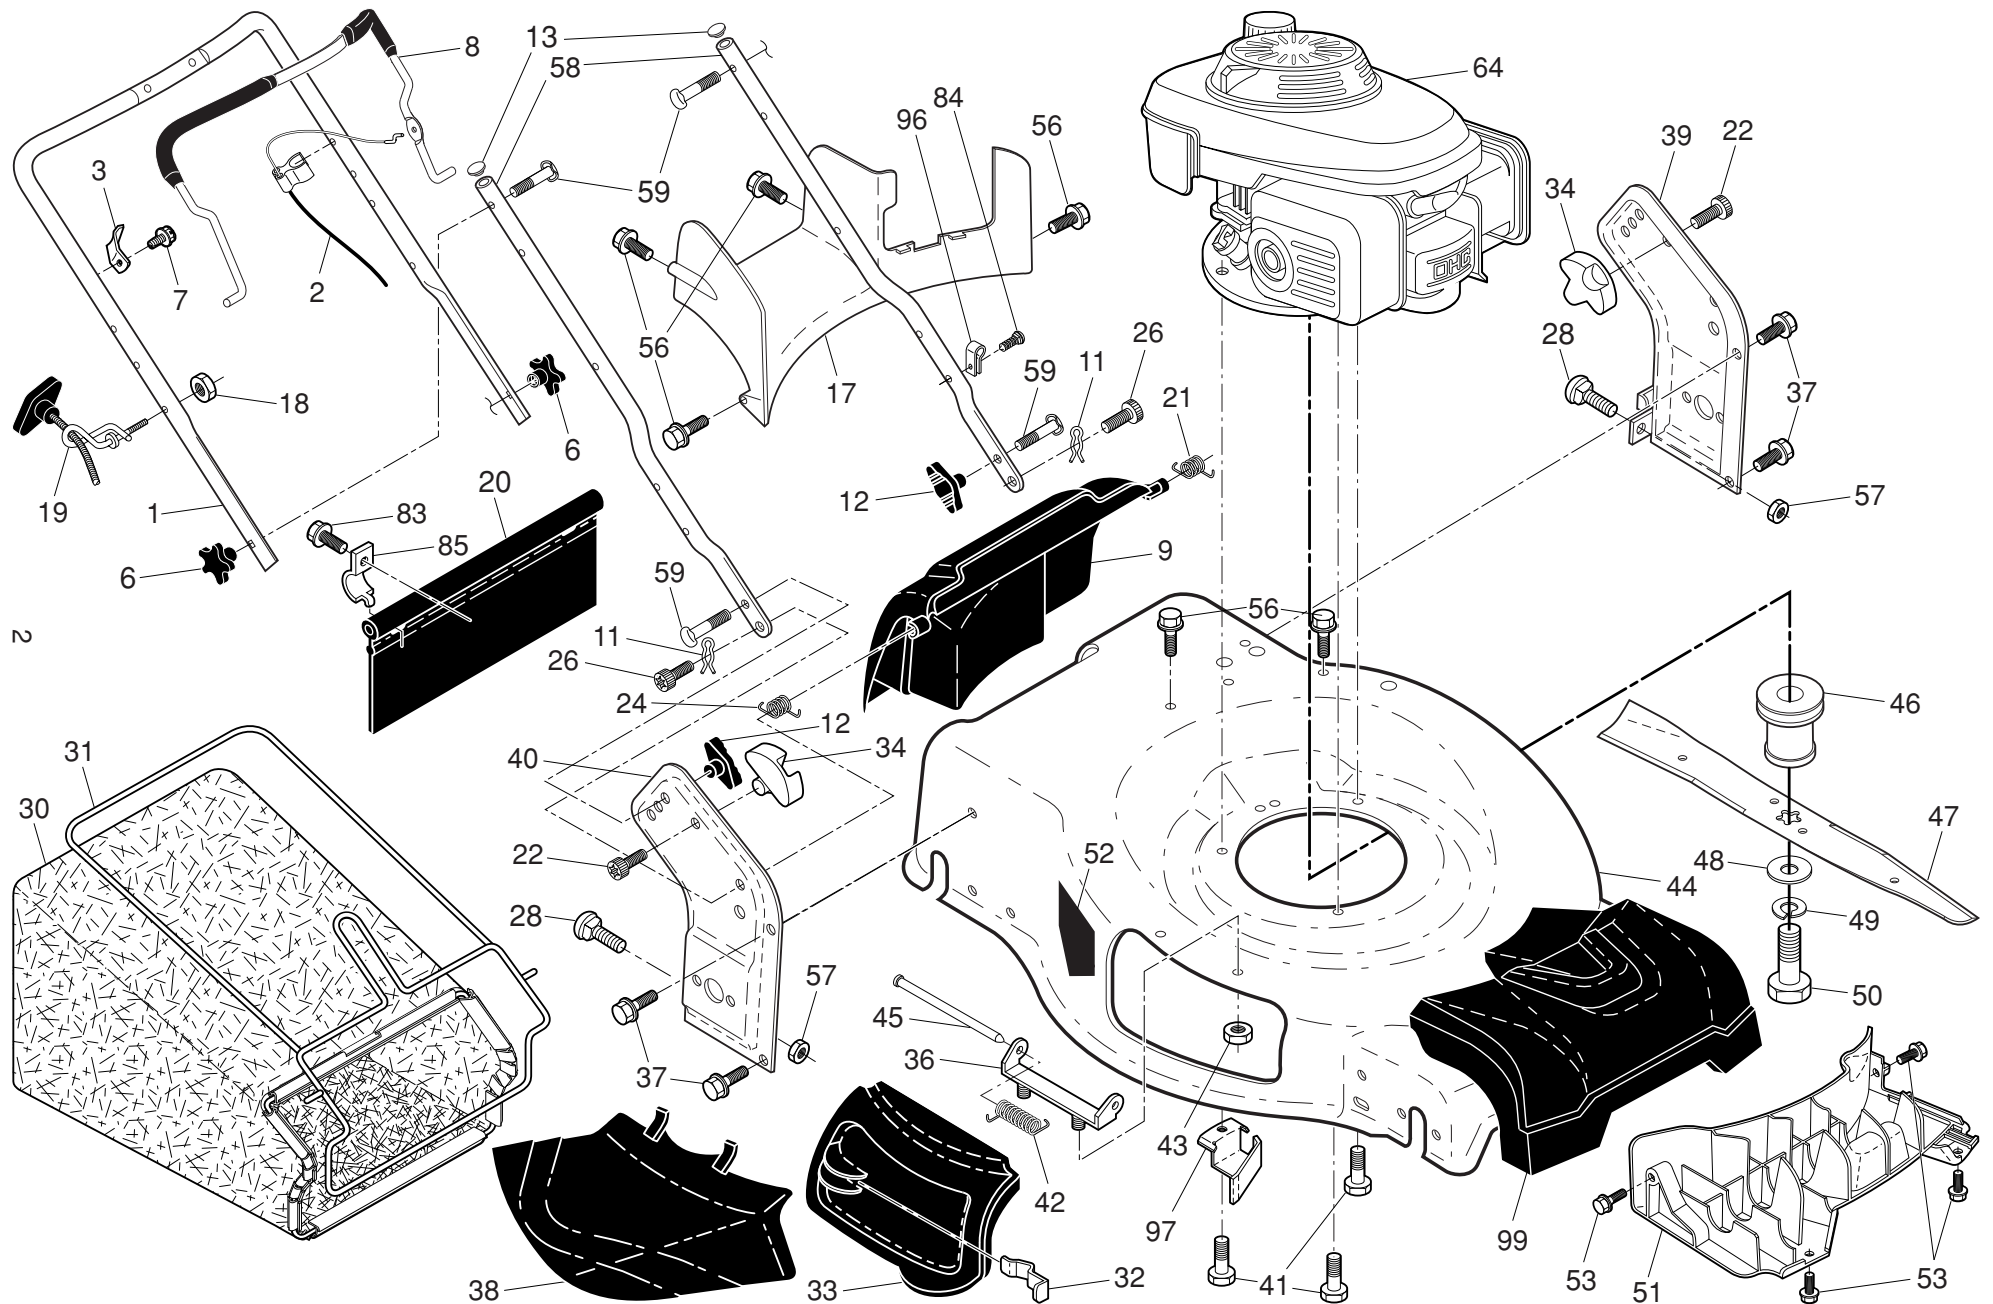

HUSQVARNA ROTARY LAWN MOWER - MODEL NO. HU800H (9614300990) PRODUCT NO. 961 43 00-99

HUSQVARNA ROTARY LAWN MOWER - MODEL NO. HU800H (96143009900) PRODUCT NO. 961 43 00-99

KEY NO.	PART NO.	DESCRIPTION	KEY NO.	PART NO.	DESCRIPTION
1	580 63 87-06	Upper Handle Assembly	42	532 19 30-00	Spring, Torsion
2	532 42 74-97	Cable, Engine Zone Control	43	532 19 17-30	Nut, Hex
3	532 43 00-34	Bracket, Upstop	44	532 44 62-61	Kit, Lawn Mower Housing
6	532 18 23-98	Handle Knob, Star	45	532 17 56-50	Rod, Hinge
7	532 17 88-48	Screw, Hex Washer Head #10-16 x 5/8	46	581 85 15-01	Blade Adapter
8	580 84 91-02	Control Bar, Molded	47	580 24 40-01	Blade, 22"
9	532 43 13-90	Rear Door Assembly	48	532 85 10-74	Washer, Hardened
11	532 42 55-75	Hairpin, Door/Handle Pivot	49	532 85 02-63	Washer, Helical
12	532 19 19-38	Handle Knob, Standard	50	532 85 10-84	Screw, Machine, Hex Head 3/8-24 x 1-3/8 Grade 8
13	532 43 75-16	Plug, Lower Handle Bar	51	581 23 89-01	Front Baffle
17	581 78 21-01	Rear Baffle	52	532 40 47-63	Decal, Warning
18	532 13 20-04	Keys Locknut 1/4-20	53	532 43 73-45	Screw
19	532 19 47-88	Rope Guide	56	817 41 13-12	Screw, Hex Washer Head #13 x 3/4
20	532 44 45-37	Rear Skirt	57	532 15 53-77	Nut, Hex
21	532 41 99-49	Spring, Rear Door, LH, Black	58	532 44 11-97	Lower Handle
22	532 14 18-41	Screw, Panhead, Torx #20	59	532 19 15-74	Handle Bolt
24	532 41 99-48	Spring, Rear Door, RH, Grey	64	- - -	Engine, Honda, Model Number GCV160-LAOS3A (For engine service and replacement parts, call Honda Engines at 1-800-426-7701)
26	532 41 99-45	Screw, Rear Door/Handle Pivot			
28	872 25 05-05	Bolt, Carriage 5/16-18 x 5/8			
30	580 94 73-07	Grassbag			
31	532 41 99-51	Frame, Grass Catcher			
32	532 44 11-92	Latch, Mulcher Door	83	532 75 00-97	Screw, Hex Washer Head
33	532 41 99-27	Mulcher Door	84	532 42 81-24	Fastener, Push
34	532 43 81-34	Bracket, Grassbag	85	532 43 45-30	Mounting Bracket, Rear Skirt
36	532 17 57-35	Hinge Bracket Assembly			
37	817 00 05-10	Screw, Hex Head 1/4-20	96	532 19 79-91	Clip, Cable
38	532 42 61-29	Discharge Guard	97	581 11 53-02	Belt Keeper
39	581 35 37-02	Handle Bracket, LH	99	532 43 73-89	Front Shroud Assembly
40	581 35 36-02	Handle Bracket, RH	--	581 70 85-49	Operator's Manual, English / French
41	532 15 04-06	Screw, Dogpoint 3/8-16 x 1-1/8	--	581 70 85-31	Operator's Manual, Spanish

NOTE: All component dimensions given in U.S. inches. 1 inch = 25.4 mm. **IMPORTANT:** Use only Original Equipment Manufacturer (O.E.M.) replacement parts. Failure to do so could be hazardous, damage your lawn mower and void your warranty.