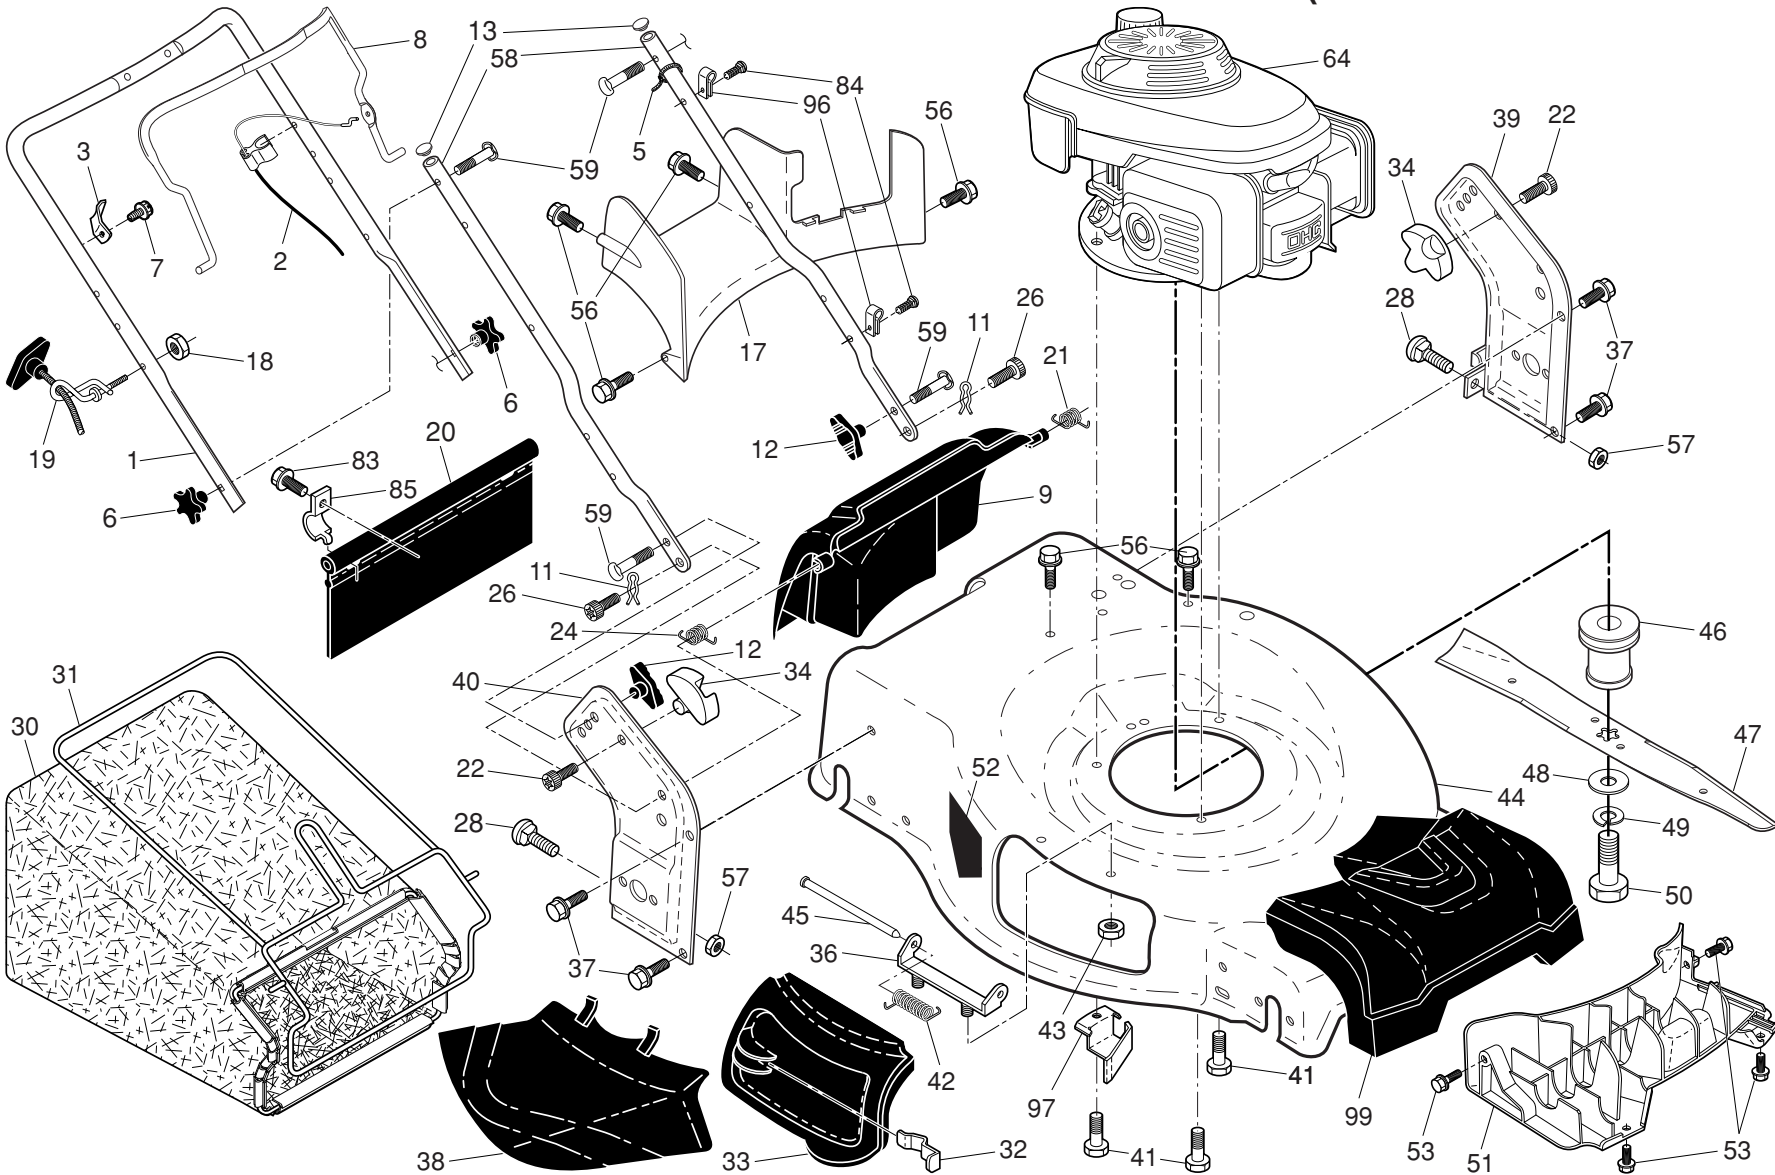

HUSQVARNA ROTARY LAWN MOWER - MODEL NUMBER HU700L (MFG. ID. NO. 96143009701)

2

HUSQVARNA ROTARY LAWN MOWER - MODEL NUMBER HU700L (MFG. ID. NO. 96143009701)

KEY NO.	PART NO.	DESCRIPTION	KEY NO.	PART NO.	DESCRIPTION	KEY NO.	PART NO.	DESCRIPTION
1	580 63 87-06	Upper Handle Assembly	31	532 41 99-51	Frame, Grass Catcher	52	532 40 47-63	Decal, Danger
2	532 42 74-97	Cable, Engine Zone Control	32	532 44 11-92	Latch, Mulcher Door	53	532 43 73-45	Screw
3	532 43 00-34	Bracket, Upstop	33	532 41 99-27	Mulcher Door	56	817 41 13-12	Screw, Hex Washer Head #13 x 3/4
5	532 06 64-26	Wire Tie	34	532 43 81-34	Pivot Bracket			
6	532 18 23-98	Handle Knob, Star	36	532 17 57-35	Hinge Bracket Assembly	57	532 15 53-77	Nut, Hex
7	532 17 88-48	Screw #10-16 x 5/8	37	817 00 05-10	Screw, Hex Head 1/4-20	58	532 44 11-97	Lower Handle
8	580 84 91-02	Control Bar	38	532 42 61-29	Discharge Deflector	59	532 19 15-74	Handle Bolt
9	532 43 13-90	Rear Door Assembly	39	581 35 37-02	Handle Bracket, LH	64	- - -	Engine, Honda, Model Number GCV160-LAOS3B
11	532 42 55-75	Hairpin, Door/Handle Pivot	40	581 35 36-02	Handle Bracket, RH			(For engine service and replacement parts, call Honda at 1-800-426-7701)
12	532 19 19-38	Handle Knob, Standard	41	532 15 04-06	Screw, Dogpoint 3/8-16 x 1-1/8			
3	13	532 43 75-16	Plug, Lower Handle Bar					
17	581 78 21-01	Rear Baffle	42	532 19 30-00	Spring, Torsion	83	532 75 00-97	Screw, Hex Washer Head
18	532 13 20-04	Keps Locknut 1/4-20	43	532 19 17-30	Nut, Hex, Nylock	85	532 43 45-30	Mounting Bracket, Rear Skirt
19	532 19 47-88	Rope Guide	44	532 44 62-61	Kit, Lawn Mower Housing			
20	532 44 45-01	Rear Skirt	45	532 17 56-50	Rod, Hinge	84	532 42 81-24	Fastener, Push
21	532 41 99-49	Spring, Rear Door, LH, Black	46	581 85 15-01	Blade Adapter / Pulley	96	532 19 79-91	Clip, Cable
22	532 14 18-41	Screw, Panhead, Torx #20	47	580 24 40-02	Blade, 22"	97	581 11 53-02	Belt Keeper
24	532 41 99-48	Spring, Rear Door, RH, Grey	48	532 85 10-74	Washer, Hardened	99	532 43 73-89	Front Shroud Assembly
26	532 41 99-45	Screw, Rear Door / Handle Pivot	49	532 85 02-63	Washer, Helical	--	115 54 03-49	Operator's Manual, English / French
28	872 25 05-05	Bolt, Carriage 5/16-18 x 5/8	50	532 85 10-84	Screw, Machine, Hex Head 3/8-24 x 1-3/8 Grade 8	--	115 54 03-31	Operator's Manual, Spanish
30	580 94 34-04	Grassbag	51	581 23 89-01	Front Baffle			

NOTE: All component dimensions given in U.S. inches. 1 inch = 25.4 mm. **IMPORTANT:** Use only Original Equipment Manufacturer (O.E.M.) replacement parts. Failure to do so could be hazardous, damage your lawn mower and void your warranty.