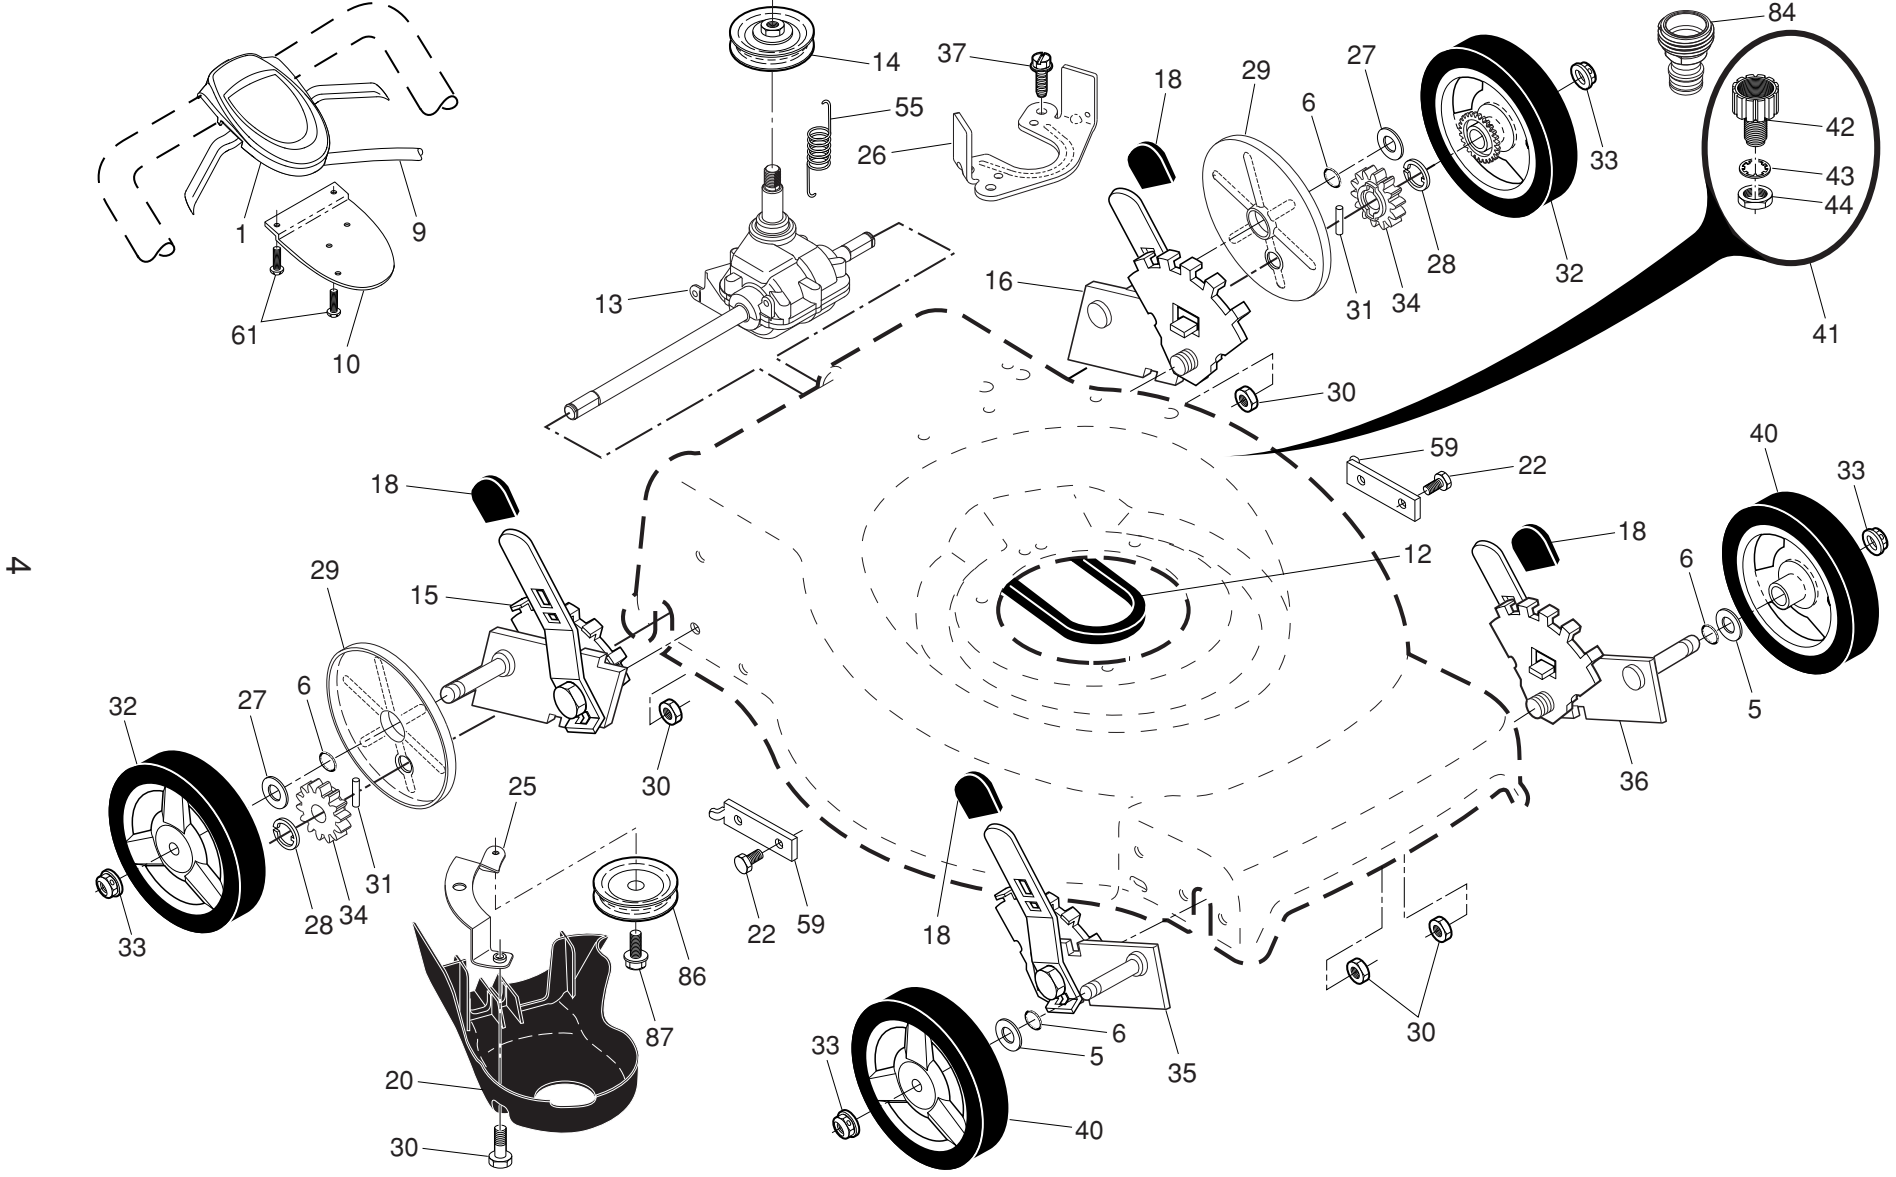

HUSQVARNA ROTARY LAWN MOWER - MODEL NUMBER HU700L (MFG. ID. NO. 96143009701)

HUSQVARNA ROTARY LAWN MOWER - MODEL NUMBER HU700L (MFG. ID. NO. 96143009701)

KEY NO.	PART NO.	DESCRIPTION	KEY NO.	PART NO.	DESCRIPTION
1	581 95 05-01	Drive Control Assembly (Includes Cable)	30	817 00 05-10	Nut, Hex
5	532 08 83-48	Washer, Flat	31	532 40 48-45	Pawl, Drive
6	532 19 74-80	O-Ring	32	581 68 51-01	Wheel & Tire Assembly, Rear
9	581 95 21-01	Cable, Drive	33	532 40 91-48	Nut, Flangelock 3/8-16
10	532 43 27-90	Mounting Bracket, Drive Control	34	532 40 48-35	Pinion
12	532 40 65-57	Belt, Drive	35	532 43 11-38	Kit, Wheel Adjuster, Front, RH
13	581 97 55-03	Gear Case Assembly, Complete	36	532 43 11-39	Kit, Wheel Adjuster, Front, LH
14	532 19 41-28	Pulley, Drive	37	532 16 34-09	Screw, Hi-Lo Thread
15	581 49 79-03	Wheel Adjuster, Rear, RH	40	532 41 08-31	Wheel & Tire Assembly, Front
16	581 49 79-04	Wheel Adjuster, Rear, LH	41	532 43 84-89	Kit, Water Washout Assembly
18	532 70 10-37	Selector Knob	42	532 43 49-94	Fitting, Water Washout
20	580 80 69-01	Debris Shield	43	532 41 55-85	Washer, Lock, Internal Tooth
22	817 00 05-10	Bolt, Hex Head 5/16-18	44	532 41 55-86	Locknut, Hex, with O-Ring
25	581 31 38-02	Mounting Bracket, Debris Shield	55	581 35 13-01	Spring, Return
26	532 42 60-66	Belt Keeper	59	532 44 21-13	Support Bracket, Front Axle
27	532 06 77-25	Washer	61	532 18 16-98	Screw
28	812 00 00-58	E-Ring 7/16	84	532 41 64-05	Adapter, Quick-Connect
29	581 84 04-01	Cover, Dust, Wheel	86	580 36 43-01	Pulley, Idler
			87	581 12 76-01	Screw

NOTE: All component dimensions given in U.S. inches. 1 inch = 25.4 mm. **IMPORTANT:** Use only Original Equipment Manufacturer (O.E.M.) replacement parts. Failure to do so could be hazardous, damage your lawn mower and void your warranty.