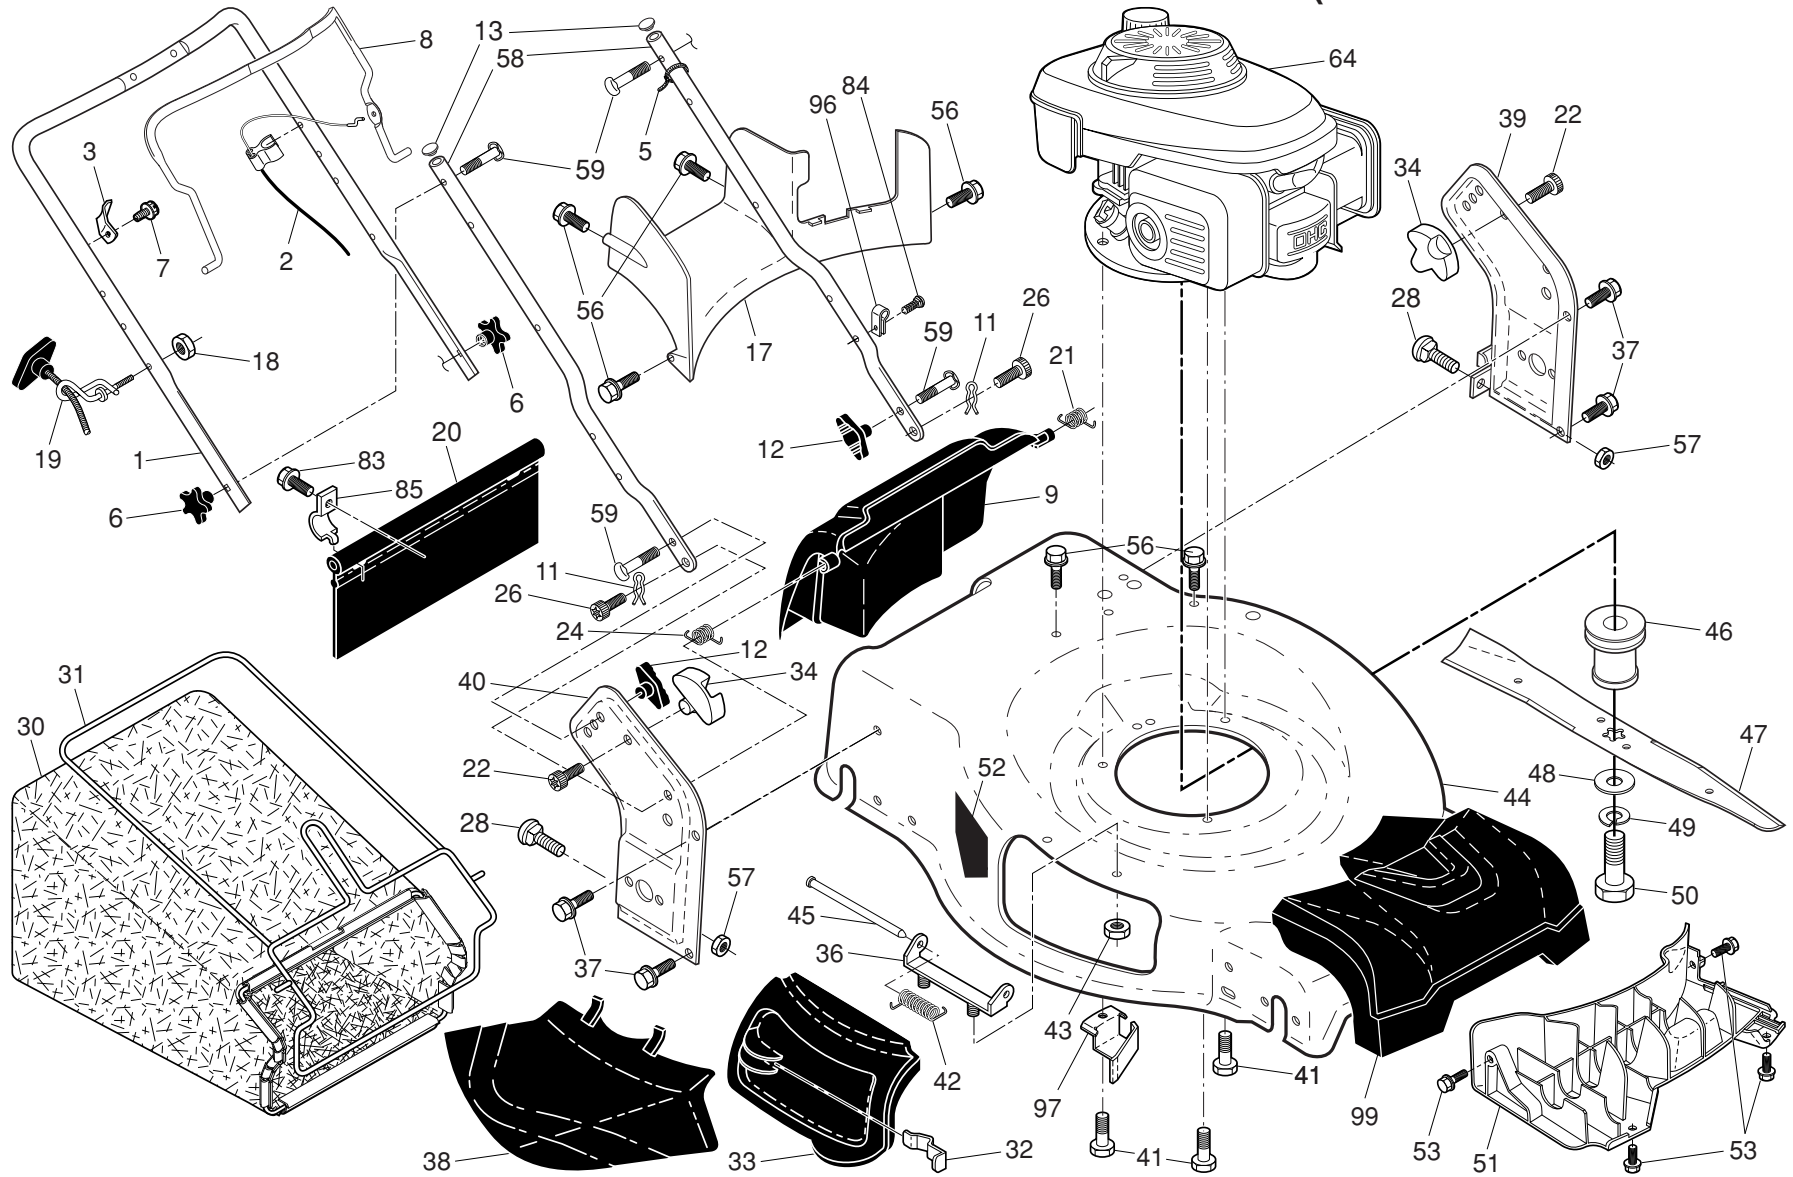

HUSQVARNA ROTARY LAWN MOWER - MODEL NUMBER HU700L (MFG. ID. NO. 96143009700)

2

HUSQVARNA ROTARY LAWN MOWER - MODEL NUMBER HU700L (MFG. ID. NO. 96143009700)

KEY NO.	PART NO.	DESCRIPTION	KEY NO.	PART NO.	DESCRIPTION	KEY NO.	PART NO.	DESCRIPTION
1	580 63 87-06	Upper Handle Assembly	32	532 44 11-92	Latch, Mulcher Door	53	532 43 73-45	Screw
2	532 42 74-97	Cable, Engine Zone Control	33	532 41 99-27	Mulcher Door	56	817 41 13-12	Screw, Hex Washer Head #13 x 3/4
3	532 43 00-34	Bracket, Upstop	34	532 43 81-34	Pivot Bracket			
6	532 18 23-98	Handle Knob, Star	36	532 17 57-35	Hinge Bracket Assembly	57	532 15 53-77	Nut, Hex
7	532 17 88-48	Screw #10-16 x 5/8	37	817 00 05-10	Screw, Hex Head 1/4-20	58	532 44 11-97	Lower Handle
8	580 84 91-02	Control Bar	38	532 42 61-29	Discharge Deflector	59	532 19 15-74	Handle Bolt
9	532 43 19-90	Rear Door Assembly	39	581 35 37-02	Handle Bracket, LH	64	- - -	Engine, Honda, Model Number GCV160-LAOS3A (For engine service and replacement parts, call Honda at 1-800-426-7701)
11	532 42 55-75	Hairpin, Door/Handle Pivot	40	581 35 36-02	Handle Bracket, RH			
12	532 19 19-38	Handle Knob, Standard	41	532 15 04-06	Screw, Dogpoint 3/8-16 x 1-1/8			
13	532 43 75-16	Plug, Lower Handle Bar						
3	17	581 78 21-01	Rear Baffle	42	532 19 30-00	Spring, Torsion		
18	532 13 20-04	Keps Locknut 1/4-20	43	532 19 17-30	Nut, Hex, Nylock	83	532 75 00-97	Screw, Hex Washer Head
19	532 19 47-88	Rope Guide	44	532 44 62-61	Kit, Lawn Mower Housing	85	532 43 45-30	Mounting Bracket, Rear Skirt
20	532 44 45-01	Rear Skirt	45	532 17 56-50	Rod, Hinge			
21	532 41 99-49	Spring, Rear Door, LH, Black	46	581 09 85-01	Blade Adapter / Pulley	84	532 42 81-24	Fastener, Push
22	532 14 18-41	Screw, Panhead, Torx #20	47	580 24 40-02	Blade, 22"	96	532 19 79-91	Clip, Cable
24	532 41 99-48	Spring, Rear Door, RH, Grey	48	532 85 10-74	Washer, Hardened	97	581 11 53-02	Belt Keeper
26	532 41 99-45	Screw, Rear Door / Handle Pivot	49	532 85 02-63	Washer, Helical	99	532 43 73-89	Front Shroud Assembly
			50	532 85 10-84	Screw, Machine, Hex Head 3/8-24 x 1-3/8 Grade 8	- -	115 54 03-49	Operator's Manual, English / French
28	872 25 05-05	Bolt, Carriage 5/16-18 x 5/8						
30	580 94 34-04	Grassbag	51	581 23 89-01	Front Baffle	- -	115 54 03-31	Operator's Manual, Spanish
31	532 41 99-51	Frame, Grass Catcher	52	532 40 47-63	Decal, Danger			

NOTE: All component dimensions given in U.S. inches. 1 inch = 25.4 mm. **IMPORTANT:** Use only Original Equipment Manufacturer (O.E.M.) replacement parts. Failure to do so could be hazardous, damage your lawn mower and void your warranty.