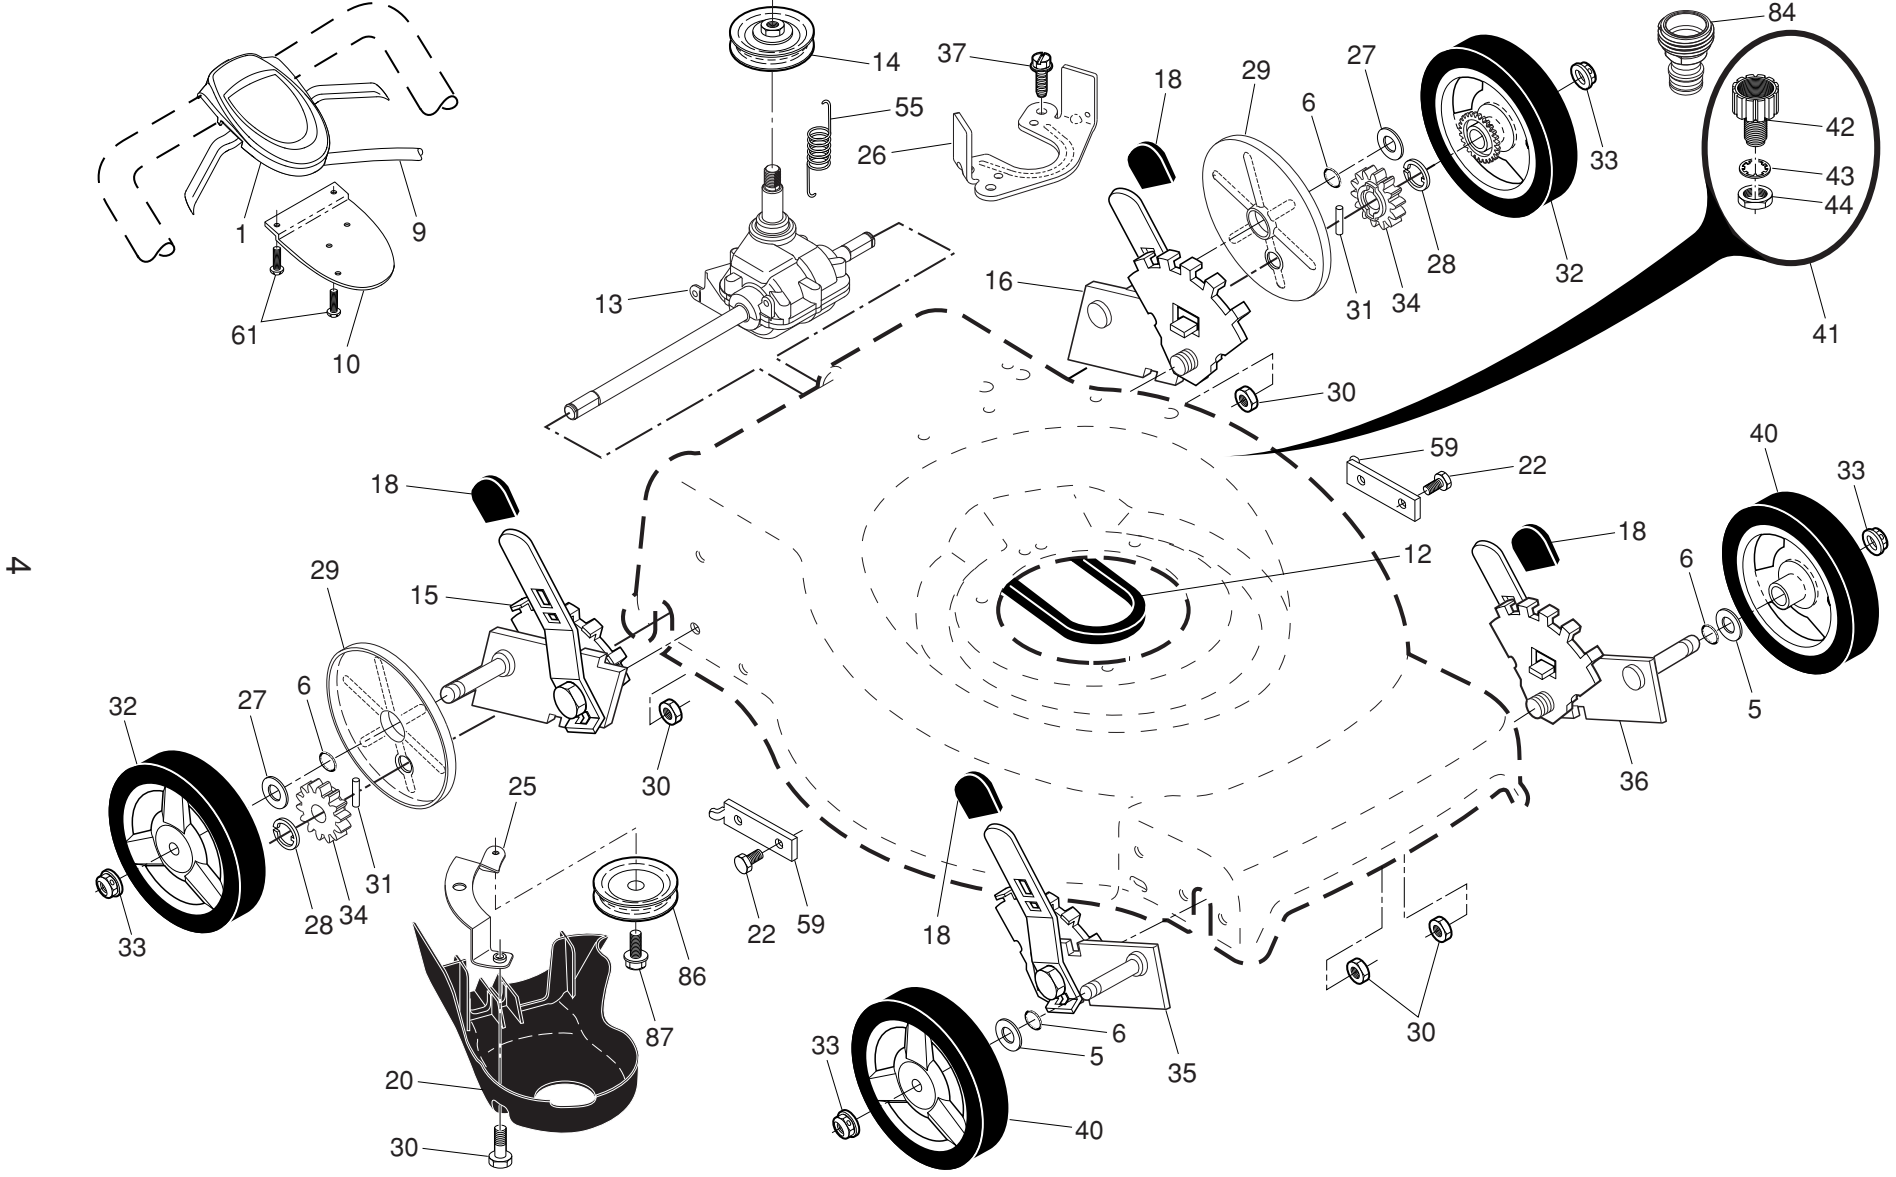

HUSQVARNA ROTARY LAWN MOWER - MODEL NUMBER HU700L (MFG. ID. NO. 96143009700)

HUSQVARNA ROTARY LAWN MOWER - MODEL NUMBER HU700L (MFG. ID. NO. 96143009700)

KEY NO.	PART NO.	DESCRIPTION	KEY NO.	PART NO.	DESCRIPTION
1	532 43 09-95	Drive Control Assembly (Includes Cable)	30	532 19 17-30	Nut, Hex
5	532 08 83-48	Washer, Flat	31	532 40 48-45	Pawl, Drive
6	532 19 74-80	O-Ring	32	581 68 51-01	Wheel & Tire Assembly, Rear
9	532 43 16-50	Cable, Drive	33	532 40 91-48	Nut, Flangelock 3/8-16
10	532 43 27-90	Mounting Bracket, Drive Control	34	532 40 48-35	Pinion
12	532 40 65-57	Belt, Drive	35	532 43 11-38	Kit, Wheel Adjuster, Front, RH
13	581 68 08-01	Gear Case Assembly, Complete	36	532 43 11-39	Kit, Wheel Adjuster, Front, LH
14	532 19 41-28	Pulley, Drive	37	532 16 34-09	Screw, Hi-Lo Thread
15	581 49 79-03	Wheel Adjuster, Rear, RH	40	532 41 08-31	Wheel & Tire Assembly, Front
16	581 49 79-04	Wheel Adjuster, Rear, LH	41	532 43 84-89	Kit, Water Washout Assembly
18	532 70 10-37	Selector Knob	42	532 43 49-94	Fitting, Water Washout
20	580 80 69-01	Debris Shield	43	532 41 55-85	Washer, Lock, Internal Tooth
22	817 00 05-10	Bolt, Hex Head 5/16-18	44	532 41 55-86	Locknut, Hex, with O-Ring
25	581 31 38-02	Mounting Bracket, Debris Shield	55	581 35 13-01	Spring, Return
26	532 42 60-66	Belt Keeper	59	532 44 21-13	Support Bracket, Front Axle
27	532 06 77-25	Washer	61	532 18 16-98	Screw
28	812 00 00-58	E-Ring 7/16	84	532 41 64-05	Adapter, Quick-Connect
29	581 84 04-01	Cover, Dust, Wheel	86	580 36 43-01	Pulley, Idler
			87	581 12 76-01	Screw

5

NOTE: All component dimensions given in U.S. inches. 1 inch = 25.4 mm. **IMPORTANT:** Use only Original Equipment Manufacturer (O.E.M.) replacement parts. Failure to do so could be hazardous, damage your lawn mower and void your warranty.