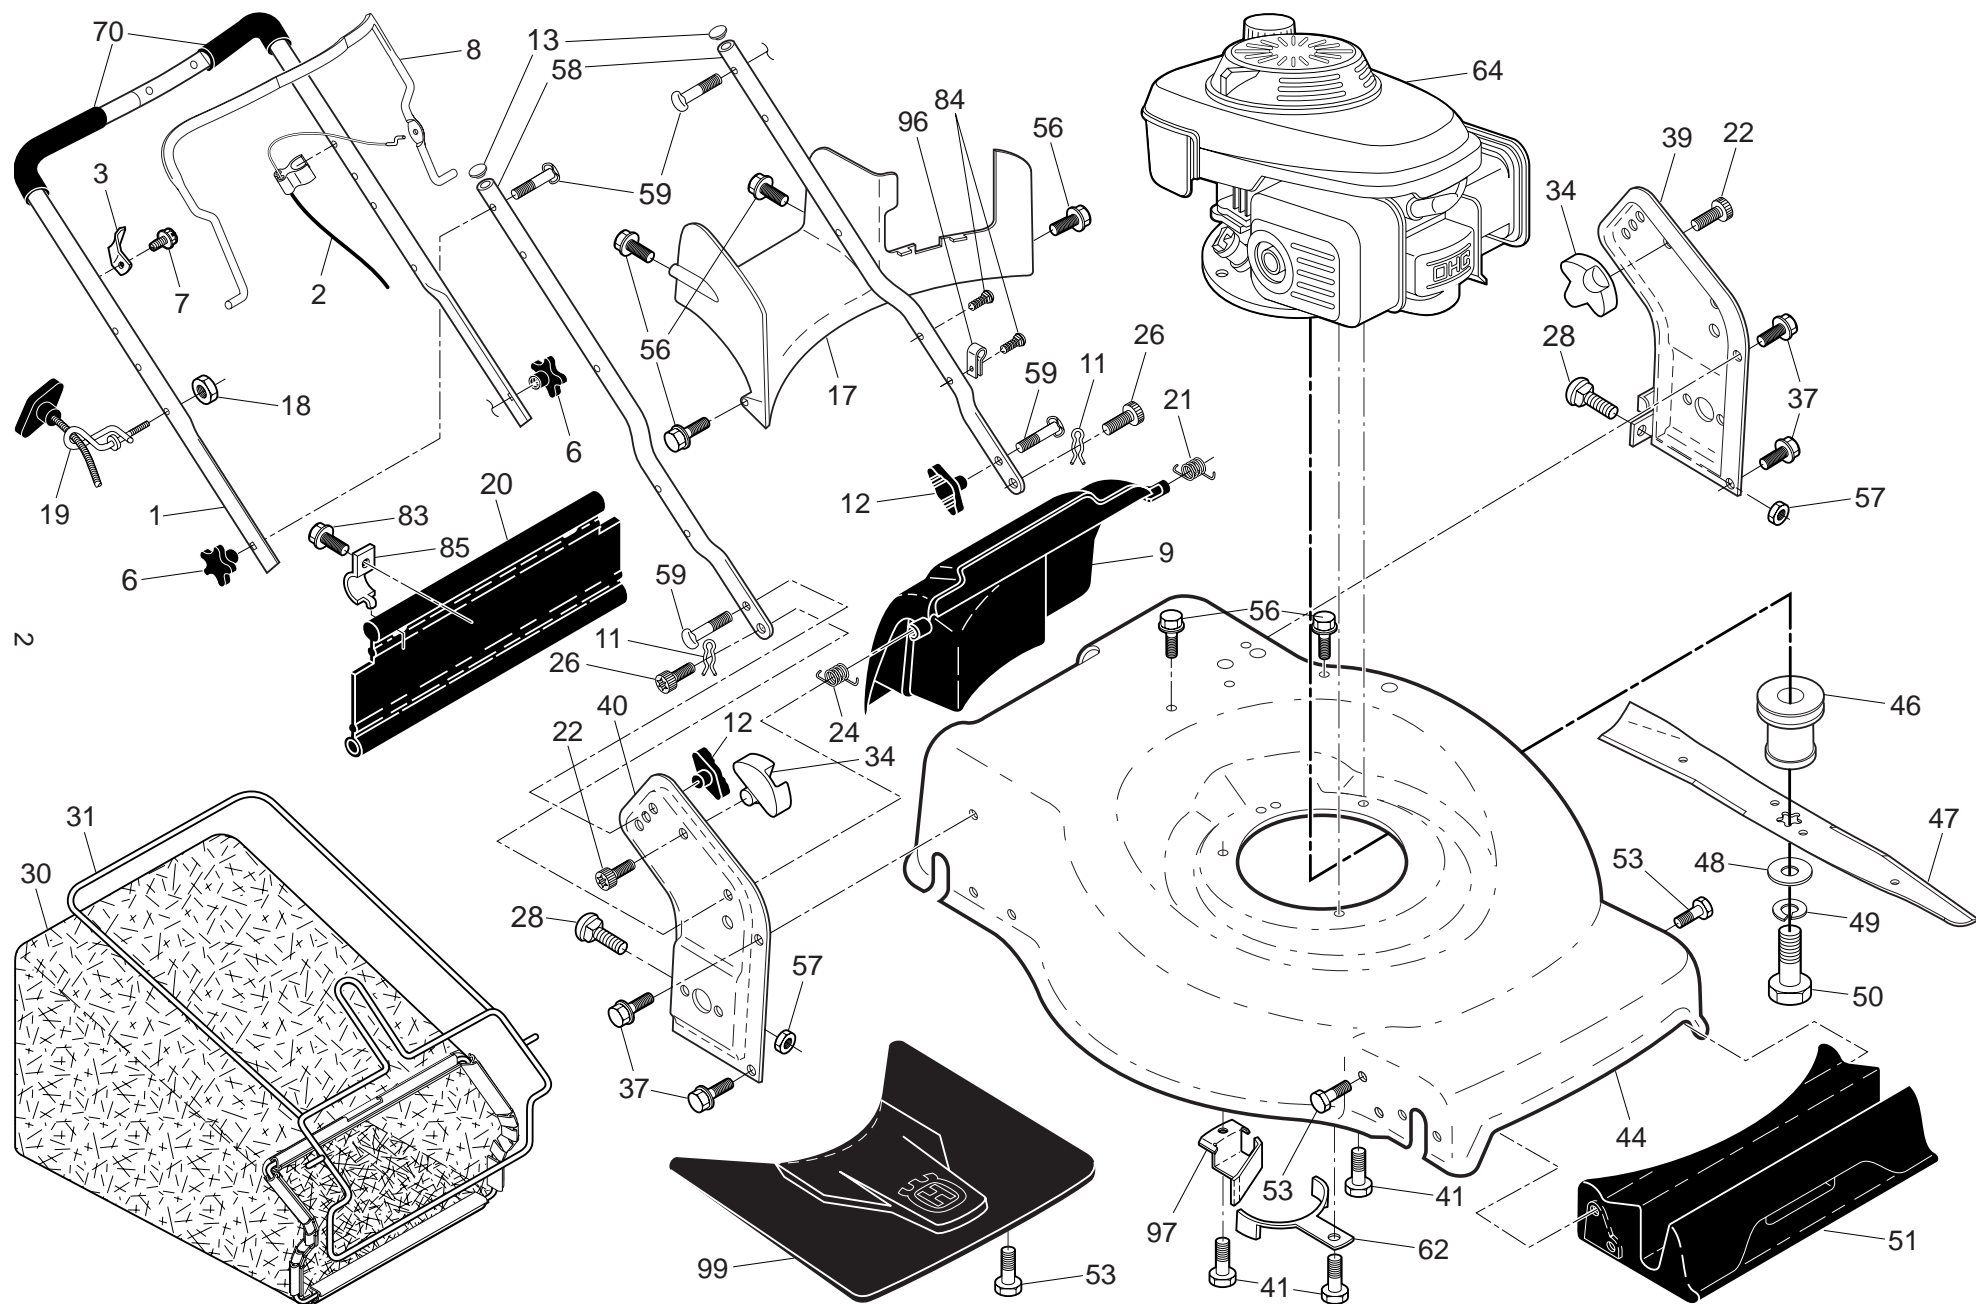

ROTARY LAWN MOWER - - MODEL NUMBER HU700L (96143006900) PRODUCT NUMBER 961 43 00-69

ROTARY LAWN MOWER - - MODEL NUMBER HU700L (96143006900) PRODUCT NUMBER 961 43 00-69

KEY NO.	PART NO.	DESCRIPTION	KEY NO.	PART NO.	DESCRIPTION
1	532 18 62-96	Upper Handle Assembly (Includes Foam Grip)	46	532 42 17-82	Blade Adapter / Pulley
2	532 44 03-86	Cable, Engine Zone Control	47	532 43 76-01	Blade, 22"
3	532 43 00-34	Bracket, Upstop	48	532 85 10-74	Washer, Hardened
6	532 18 23-98	Handle Knob, Star	49	532 85 02-63	Washer, Helical
7	532 75 06-34	Screw #10-24 x 1/2	50	532 85 10-84	Screw, Machine, Hex Head 3/8-24 x 1-3/8 Grade 8
8	532 42 68-12	Control Bar	51	532 43 71-31	Front Baffle
9	532 43 13-90	Rear Door Assembly	53	532 43 73-45	Screw
11	532 42 55-75	Hairpin, Door/Handle Pivot	56	817 41 13-12	Screw, Hex Washer Head #13 x 3/4
12	532 19 19-38	Handle Knob, Standard			
13	532 43 75-16	Plug, Lower Handle Bar	57	532 15 53-77	Nut, Hex
17	532 43 12-38	Rear Baffle	58	532 44 11-97	Lower Handle
18	532 13 20-04	Keys Locknut 1/4-20	59	532 19 15-74	Handle Bolt
19	532 19 47-88	Rope Guide	62	532 43 50-59	Belt Retainer
20	532 42 91-57	Rear Skirt	64	- - -	Engine, Honda, Model Number GCV160-LAS3A (For engine service and replacement parts, call Honda Engines at 1-800-426-7701
21	532 41 99-49	Spring, Rear Door, LH, Black			
22	532 14 18-41	Screw, Panhead, Torx #20			
24	532 41 99-48	Spring, Rear Door, RH, Grey			
26	532 41 99-45	Screw, Rear Door/Handle Pivot	70	532 18 27-48	Grip, Foam
28	872 25 05-05	Bolt, Carriage 5/16-18 x 5/8	83	532 75 00-97	Screw, Hex Washer Head
30	532 43 85-84	Grassbag	84	532 42 81-24	Fastener, Push
31	532 41 99-51	Frame, Grass Catcher	85	532 43 45-30	Mounting Bracket, Rear Skirt
34	532 43 81-34	Bracket, Grassbag			
37	817 00 05-10	Screw, Hex Head 1/4-20	96	532 19 79-91	Clip, Cable
39	532 44 05-25	Handle Bracket, LH	97	532 43 48-93	Belt Keeper
40	532 44 05-26	Handle Bracket, RH	99	532 43 73-89	Front Shroud Assembly
41	532 15 04-06	Screw, Dogpoint 3/8-16 x 1-1/8	--	532 43 81-57	Operator's Manual, English / French
44	532 43 84-84	Kit, Lawn Mower Housing	--	532 44 15-77	Clipping Deflector (available accessory, not shown)

NOTE: All component dimensions given in U.S. inches. 1 inch = 25.4 mm. **IMPORTANT:** Use only Original Equipment Manufacturer (O.E.M.) replacement parts. Failure to do so could be hazardous, damage your lawn mower and void your warranty.