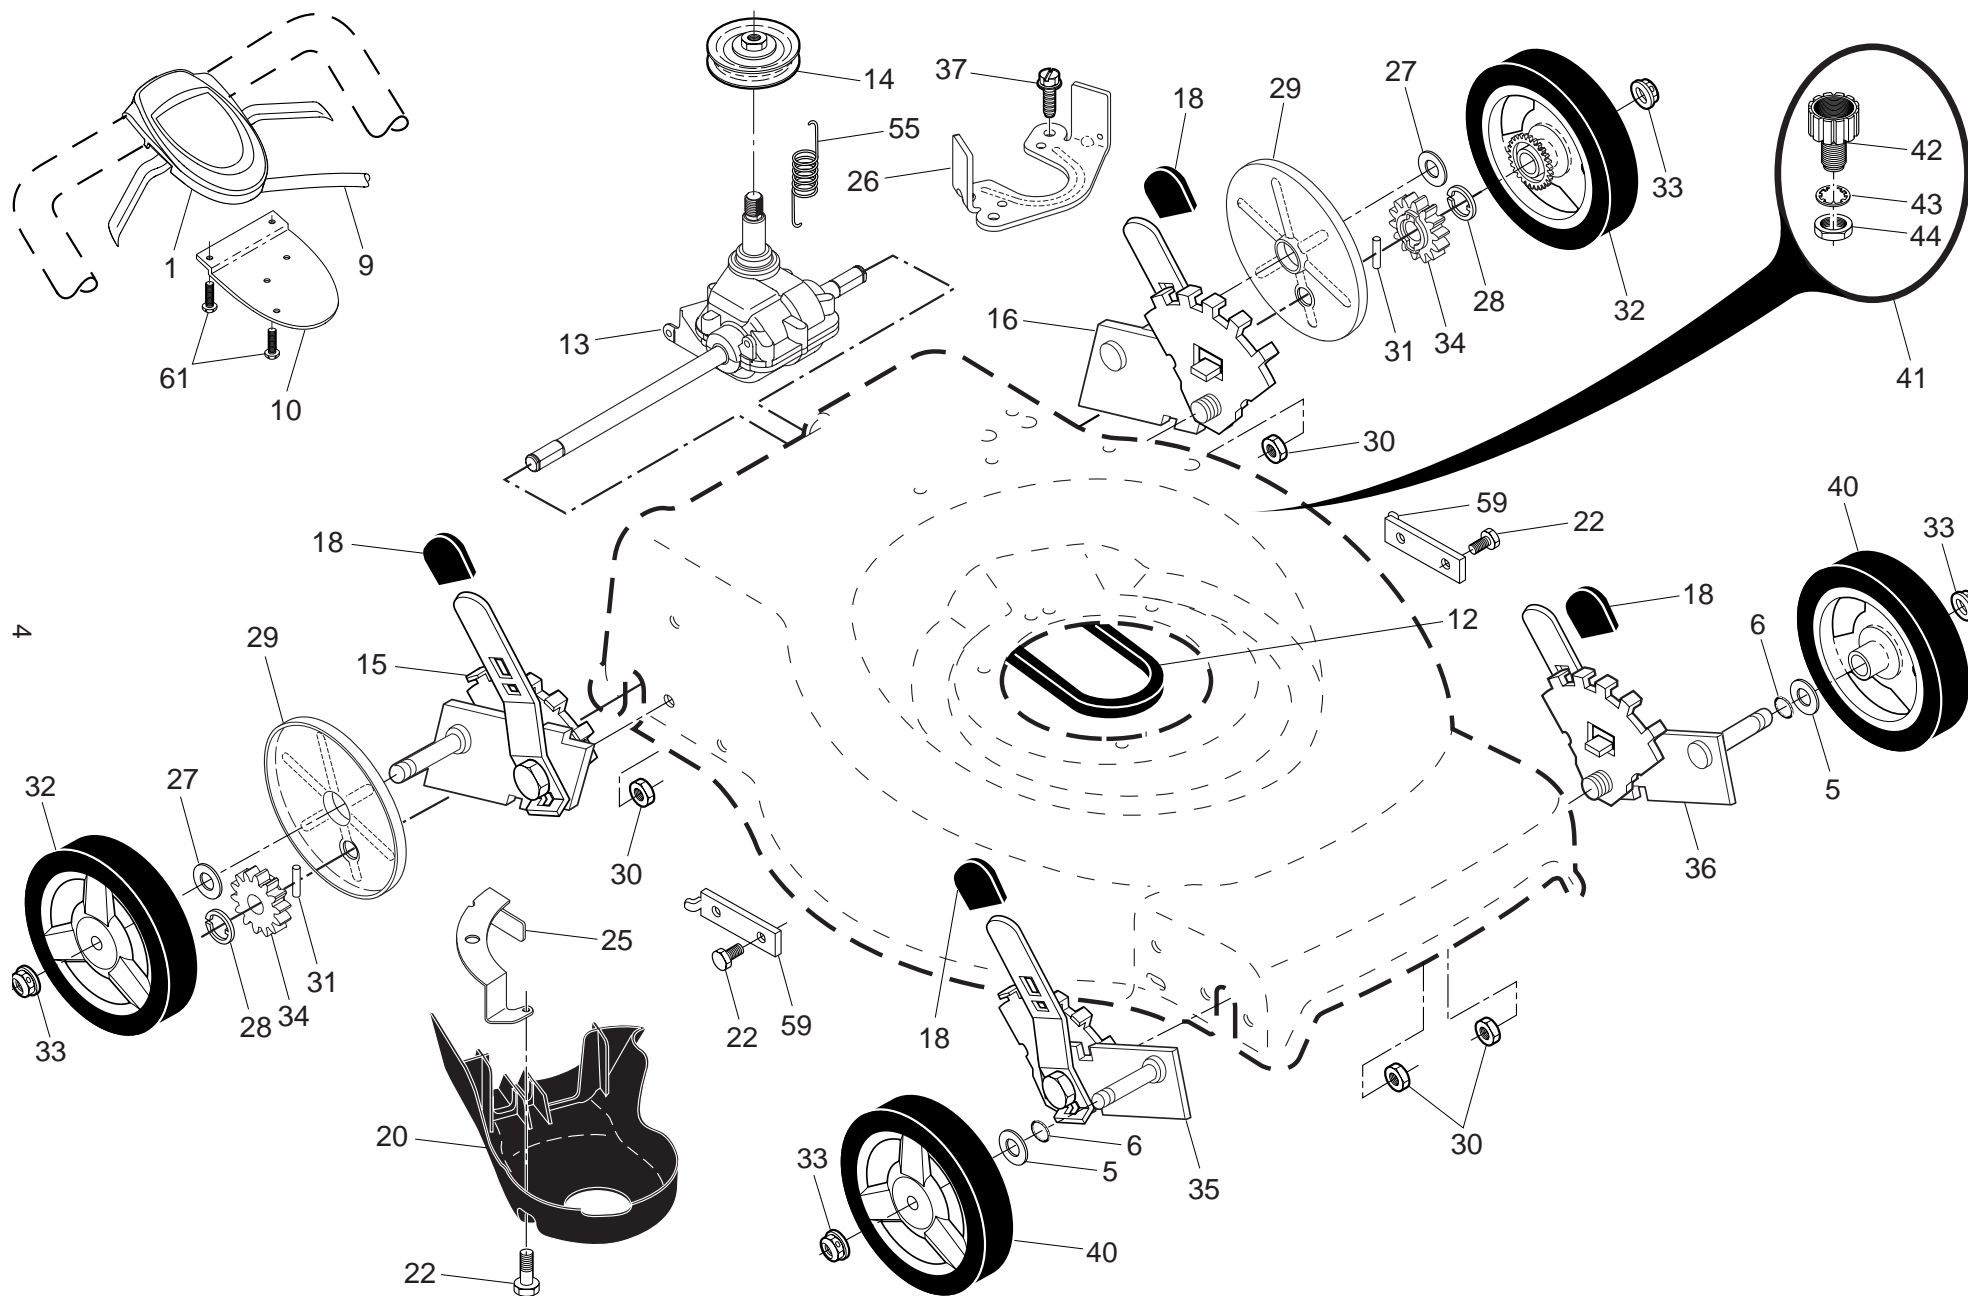

NOTE: All component dimensions given in U.S. inches. 1 inch = 25.4 mm. **IMPORTANT:** Use only Original Equipment Manufacturer (O.E.M.) replacement parts. Failure to do so could be hazardous, damage your lawn mower and void your warranty.

ROTARY LAWN MOWER -- MODEL NUMBER HU700L (96143006900) PRODUCT NUMBER 961 43 00-69

ROTARY LAWN MOWER - - MODEL NUMBER HU700L (96143006900) PRODUCT NUMBER 961 43 00-69

KEY NO.	PART NO.	DESCRIPTION	KEY NO.	PART NO.	DESCRIPTION
1	532 43 09-95	Drive Control Assembly (Includes Cable)	28	812 00 00-58	E-Ring 7/16
5	532 08 83-48	Washer, Flat	29	532 18 94-03	Cover, Dust, Wheel
6	532 19 74-80	O-Ring	30	532 19 17-30	Nut, Hex
9	532 43 16-50	Cable, Drive	31	532 40 48-45	Pawl, Drive
10	532 43 27-90	Mounting Bracket, Drive Control	32	532 44 14-08	Wheel & Tire Assembly, Rear
12	532 42 15-27	Belt, Drive	33	532 40 91-48	Nut, Flangelock 3/8-16
13	532 43 45-64	Gearcase Assembly, Complete	34	532 40 48-35	Pinion
14	532 19 41-28	Pulley, Drive	35	532 43 78-72	Wheel Adjuster, Front, RH
15	532 43 78-73	Wheel Adjuster, Rear, RH	36	532 43 78-71	Wheel Adjuster, Front, LH
16	532 43 78-74	Wheel Adjuster, Rear, LH	37	532 16 34-09	Screw, Hi-Lo Thread, 12 x 5/8
18	532 70 10-37	Knob, Selector	40	532 44 12-98	Wheel & Tire Assembly, Front
20	532 42 70-23	Debris Shield	41	532 42 11-14	Kit, Water Washout Assembly
22	817 00 05-10	Screw, Hex Head 1/4-20	42	532 41 97-35	Fitting, Water Washout
25	532 42 60-65	Mounting Bracket, Debris Shield	43	532 41 55-85	Washer, Lock, Internal Tooth
26	532 42 60-66	Belt Keeper	44	532 41 55-86	Locknut, Hex, with O-Ring
27	532 06 77-25	Washer, Flat	55	532 40 65-58	Spring, Tension
			59	532 44 21-13	Support Bracket
			61	532 18 16-98	Screw